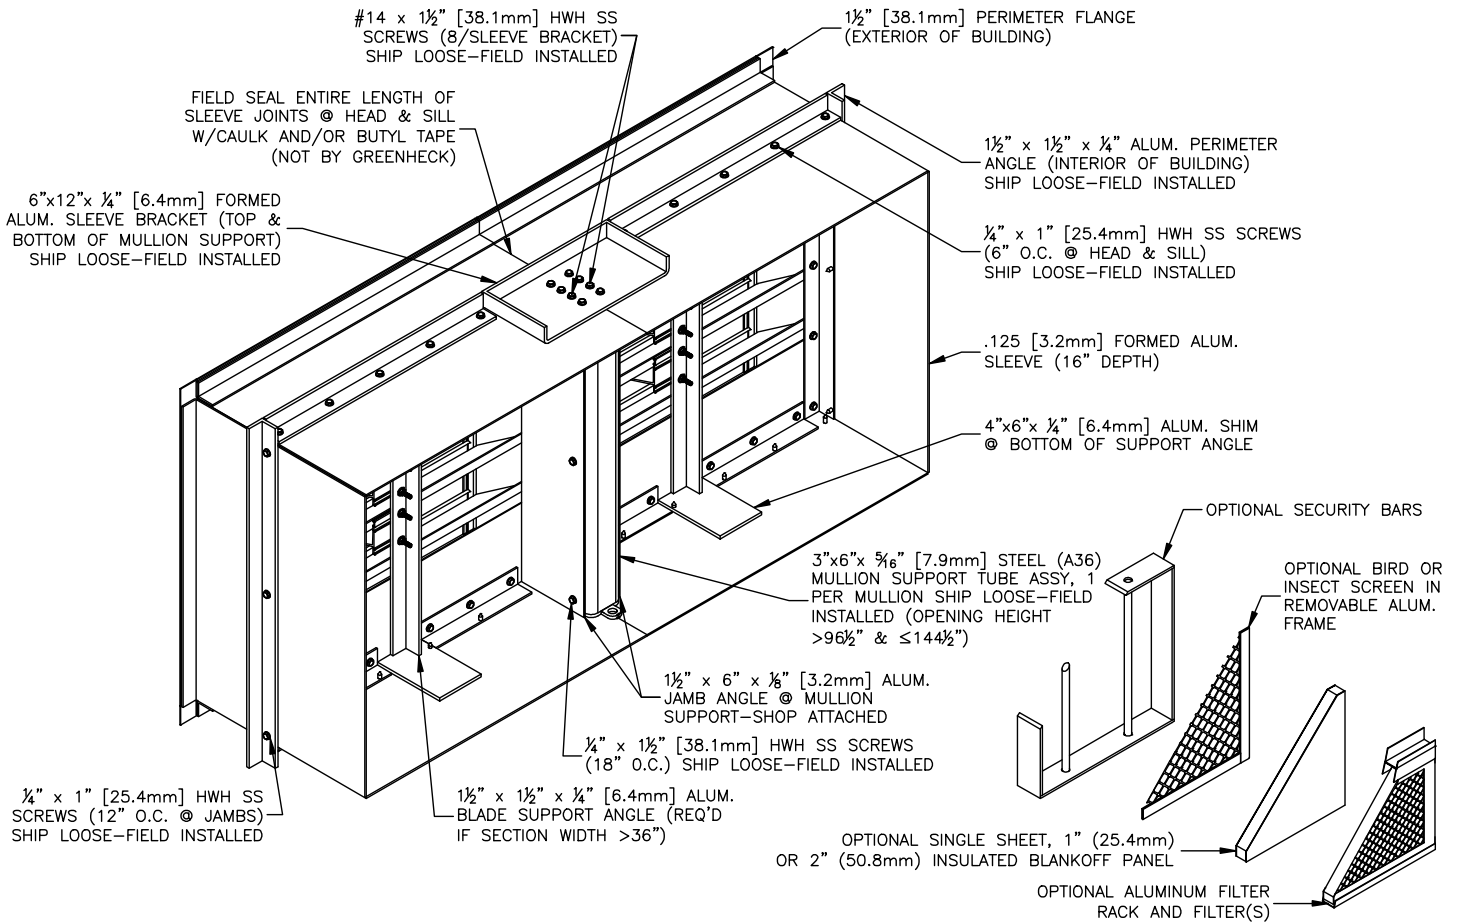

### Structure Depth

- Min. structure depth 4 in.
- Max. structure depth 10.5 in. (12 in. sleeve)
- Max. structure depth 14.5 in. (16 in. sleeve)

# Multiple Sections

Height ≤ 96 1/2

**Structure Depth**

- Min. structure depth 4 in.
- Max. structure depth 11.5 in.

## Multiple Sections

Height > 96 1/2 ≤ 144 1/2

### Structure Depth

- Min. structure depth 4 in.
- Max. structure depth 13.25 in.