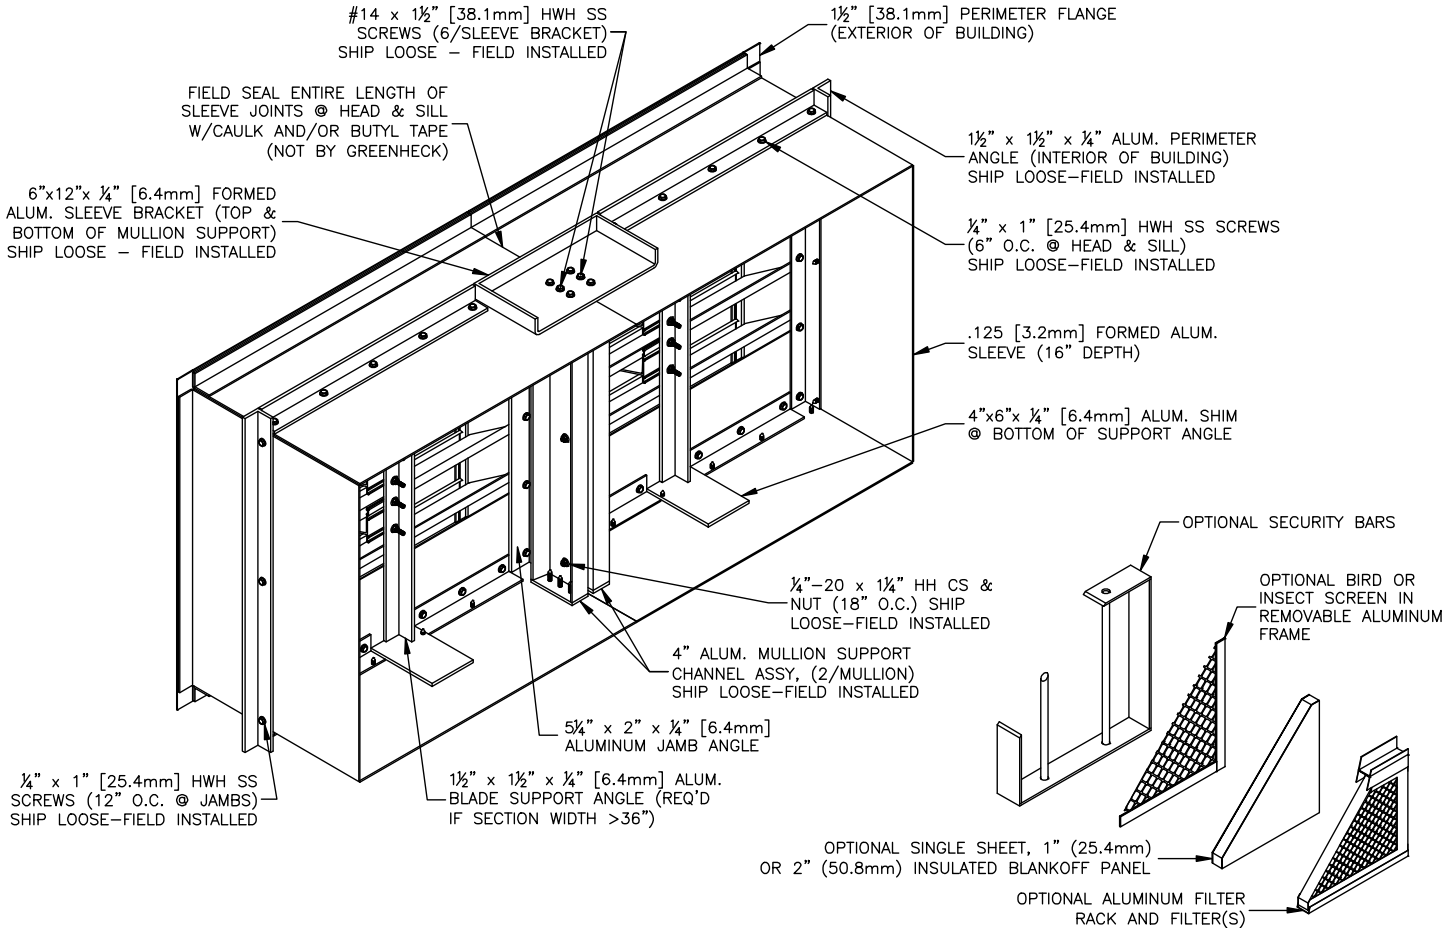

## Single Section

### Structure Depth

- Min. structure depth 4 in.
- Max. structure depth 10.5 in. (12 in. sleeve)
- Max. structure depth 14.5 in. (16 in. sleeve)

# Multiple Sections

Height ≤ 96 1/2

**Structure Depth**

- Min. structure depth 4 in.
- Max. structure depth 11.5 in.

### Structure Depth

- Min. structure depth 4 in.
- Max. structure depth 13.25 in.