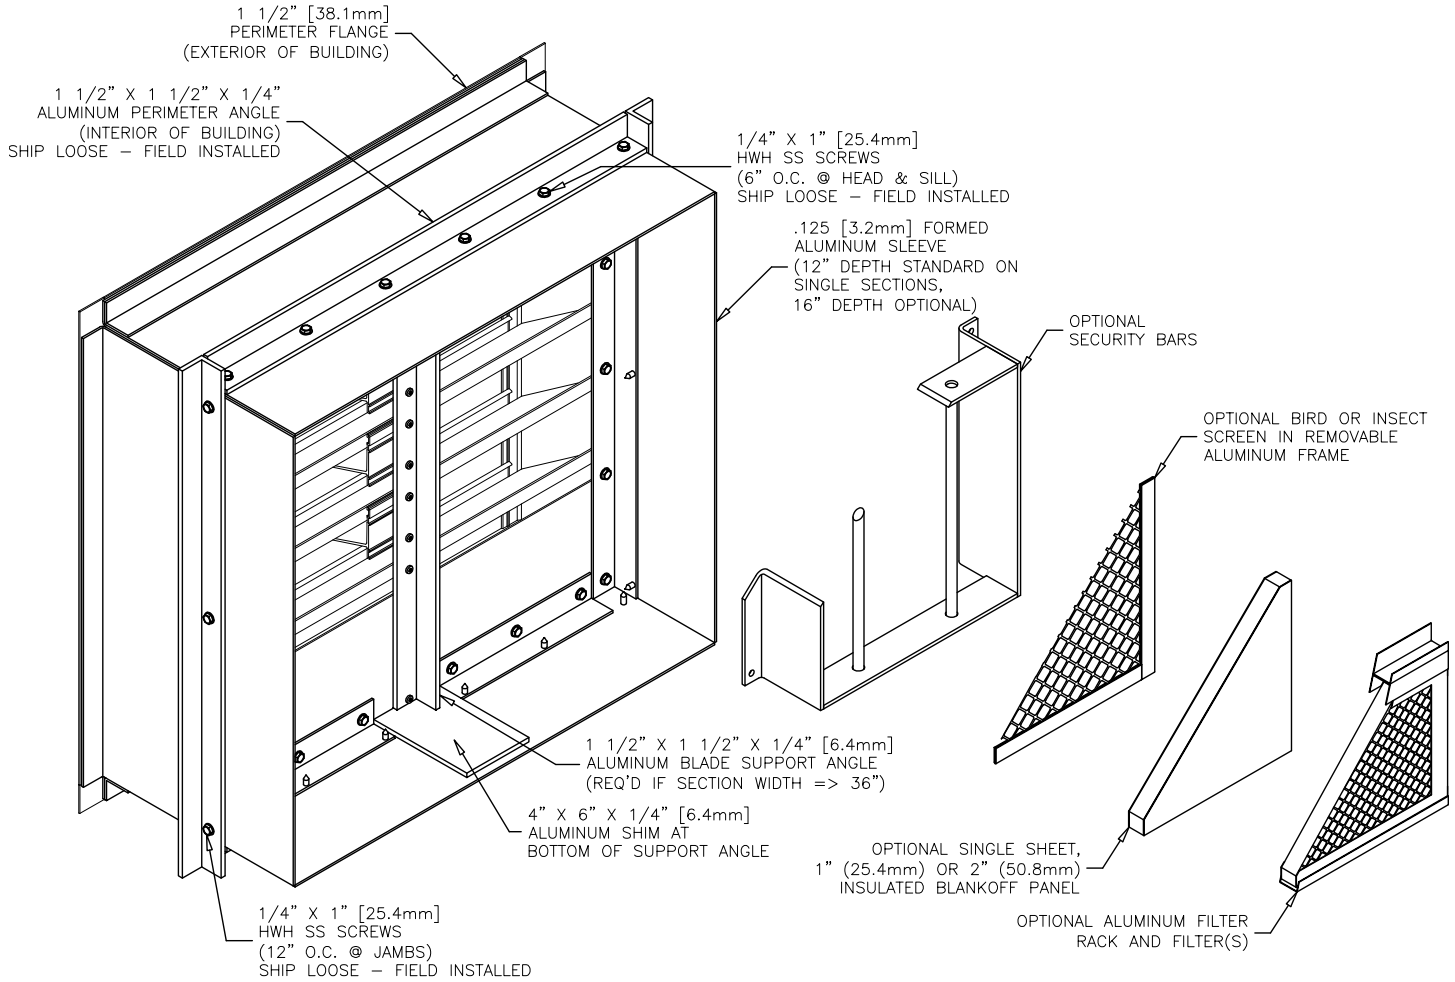

## Single Section

### Structure Depth

- Min. structure depth 4 in.
- Max. structure depth 10.5 in. (12 in. sleeve)
- Max. structure depth 14.5 in. (16 in. sleeve)

# Multiple Sections

Height ≤ 96 1/2

**Structure Depth**

- Min. structure depth 4 in.
- Max. structure depth 11.5 in.

### Structure Depth

- Min. structure depth 4 in.
- Max. structure depth 13.25 in.