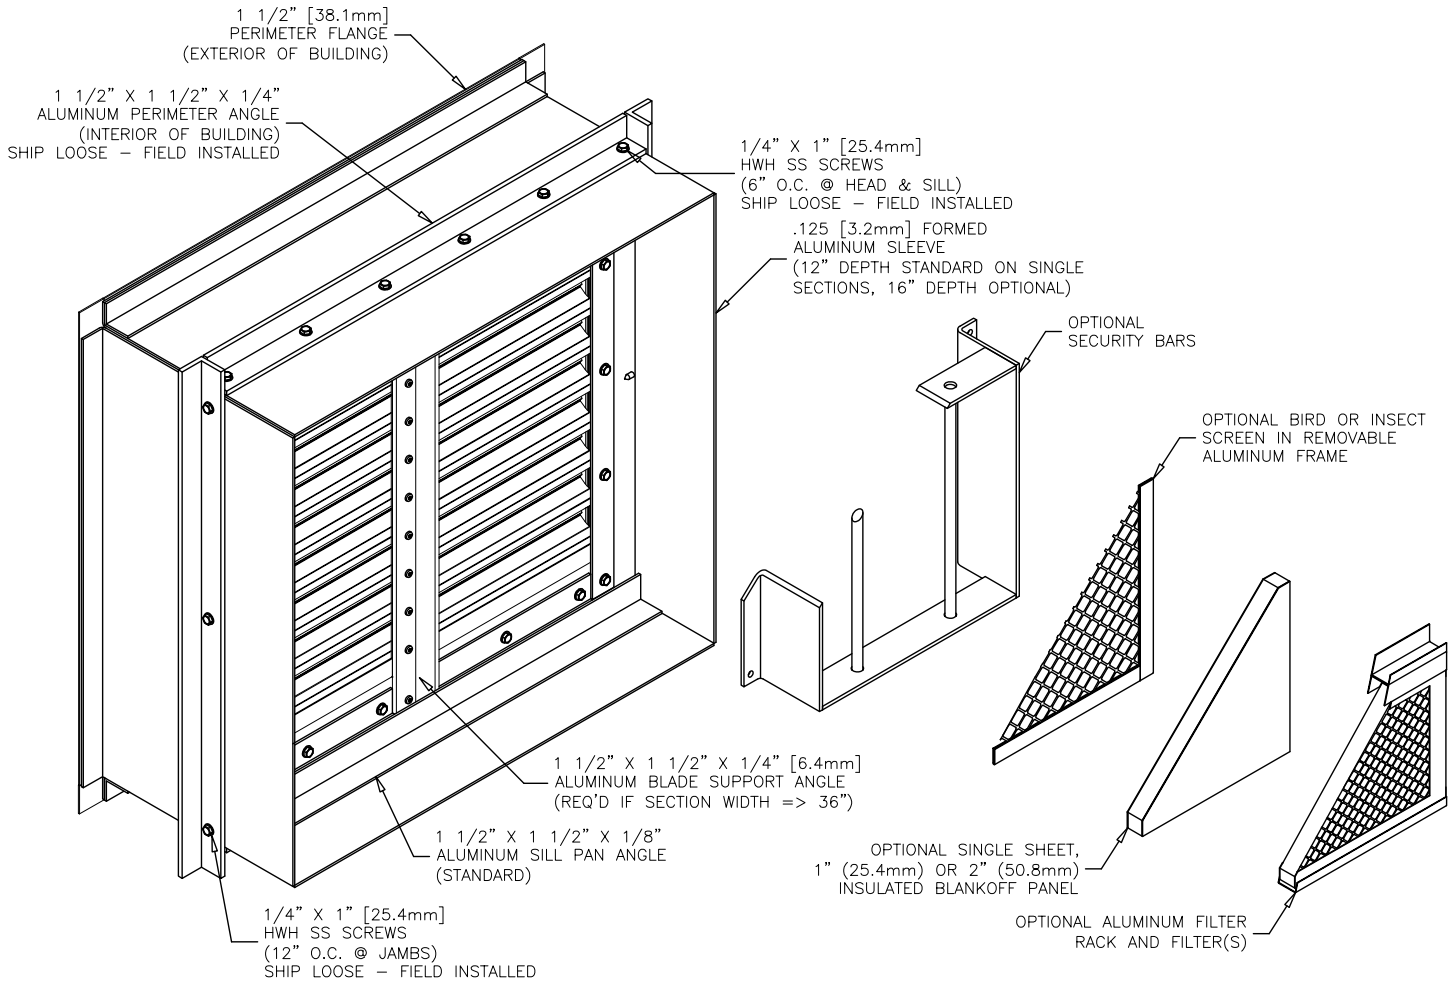

**Multiple Sections**

Height > 96 1/2 ≤ 144 1/2

## Single Section

### Structure Depth

- Min. structure depth 4 in.
- Max. structure depth 10.5 in. (12 in. sleeve)
- Max. structure depth 14.5 in. (16 in. sleeve)

### Structure Depth

- Min. structure depth 4 in.
- Max. structure depth 13.25 in.