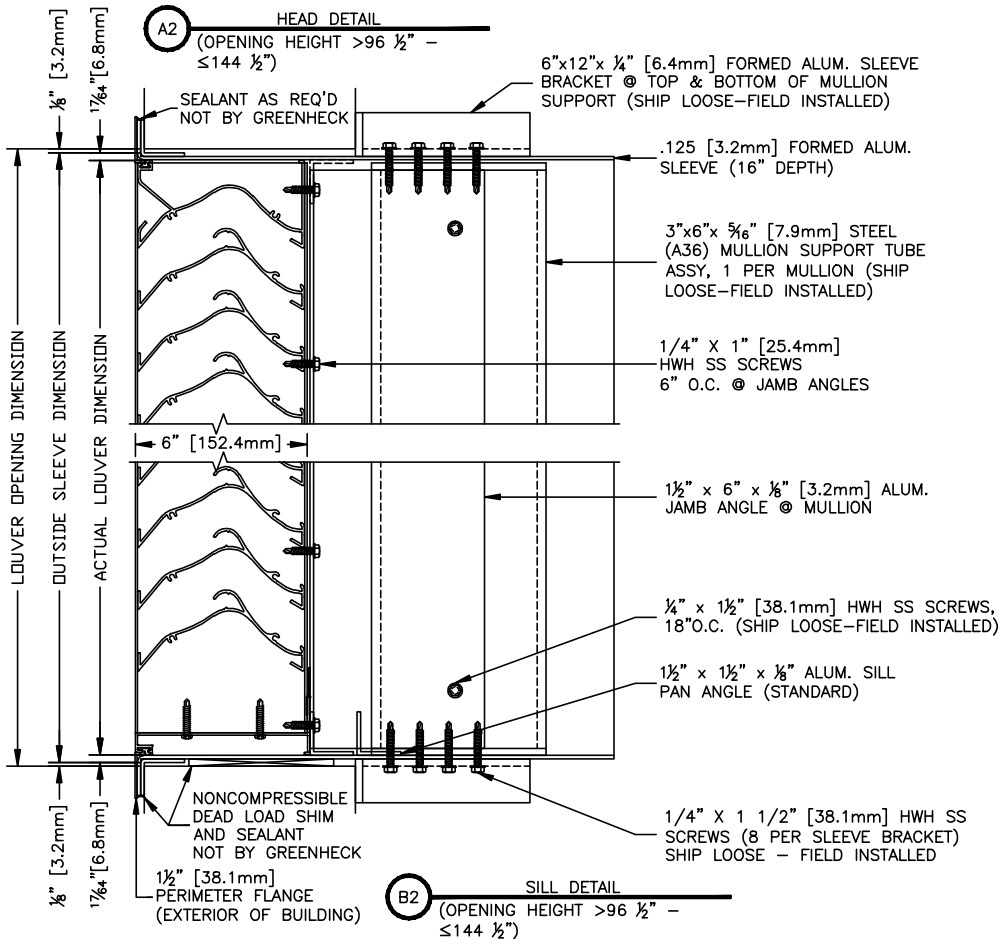

**Multiple Sections**

Height > 96 1/2 ≤ 144 1/2

## Single Section

### Structure Depth

- Min. structure depth 4 in.
- Max. structure depth 10.5 in. (12 in. sleeve)
- Max. structure depth 14.5 in. (16 in. sleeve)

### Structure Depth

- Min. structure depth 4 in.
- Max. structure depth 13.25 in.