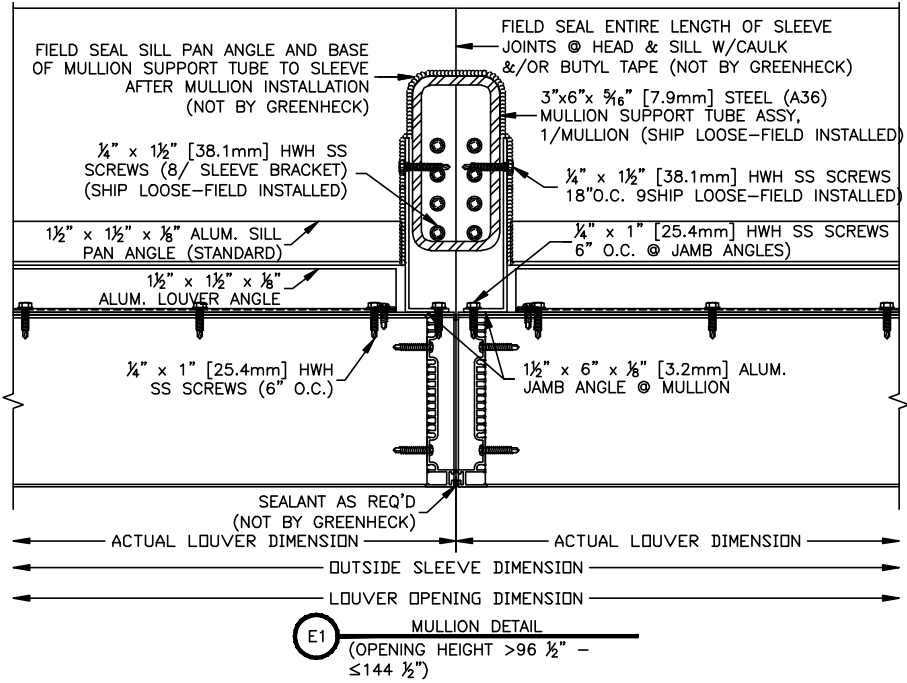

**Multiple Sections**

Height > 96 1/2 ≤ 144 1/2

## Single Section

### Structure Depth

- Min. structure depth 4 in.
- Max. structure depth 10.5 in. (12 in. sleeve)
- Max. structure depth 14.5 in. (16 in. sleeve)

### Structure Depth

- Min. structure depth 4 in.
- Max. structure depth 13.25 in.