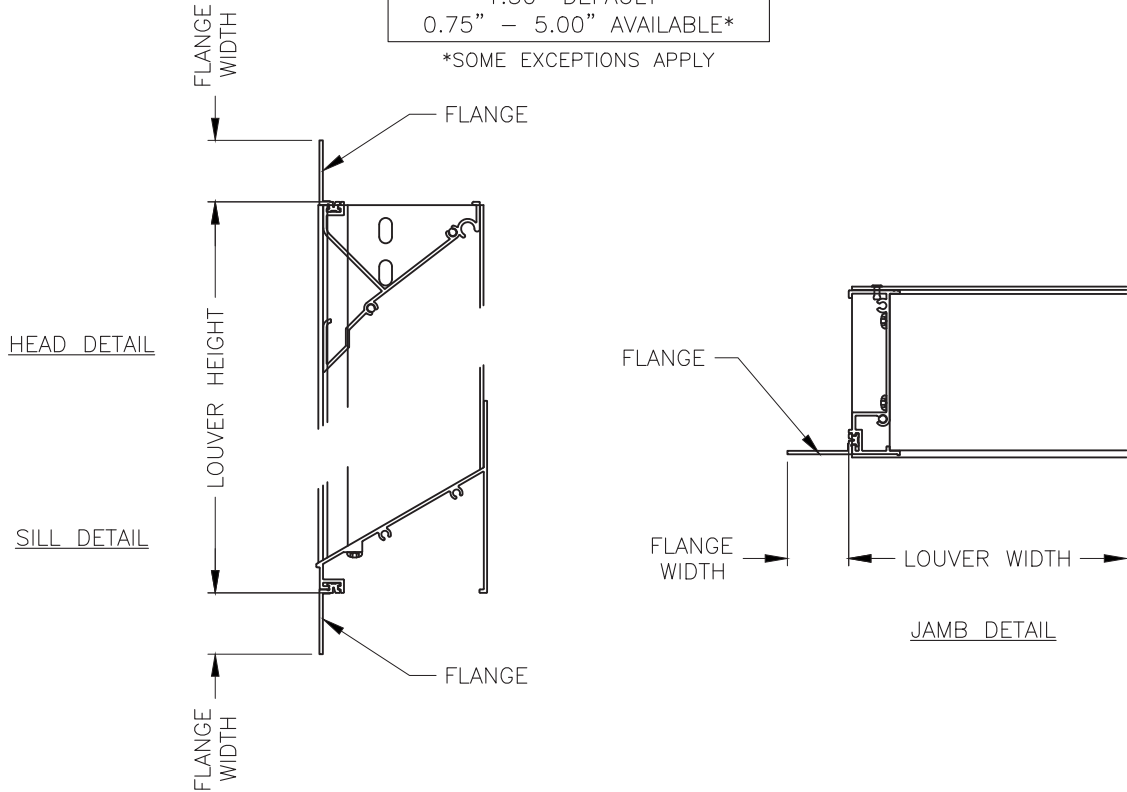

FLANGE WIDTH OPTIONS  
 1.50" DEFAULT\*  
 0.75" - 5.00" AVAILABLE\*  
 \*SOME EXCEPTIONS APPLY

AS A RESULT OF OUR COMMITMENT TO CONTINUOUS IMPROVEMENT,  
 THIS SUPPLIER RESERVES THE RIGHT TO CHANGE SPECIFICATIONS WITHOUT NOTICE