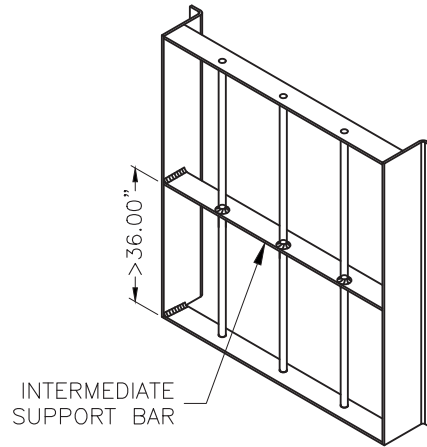

HORIZONTAL BAR ASSEMBLY

VERTICAL BAR ASSEMBLY

HORIZONTAL & VERTICAL BAR ASSEMBLY

SECURITY BARS WILL BE FINISHED PERMATECTOR (GREY)

Security bars finished
Super Durable Polyester,
Concrete Gray.

AS A RESULT OF OUR COMMITMENT TO CONTINUOUS IMPROVEMENT,
THIS SUPPLIER RESERVES THE RIGHT TO CHANGE SPECIFICATIONS WITHOUT NOTICE