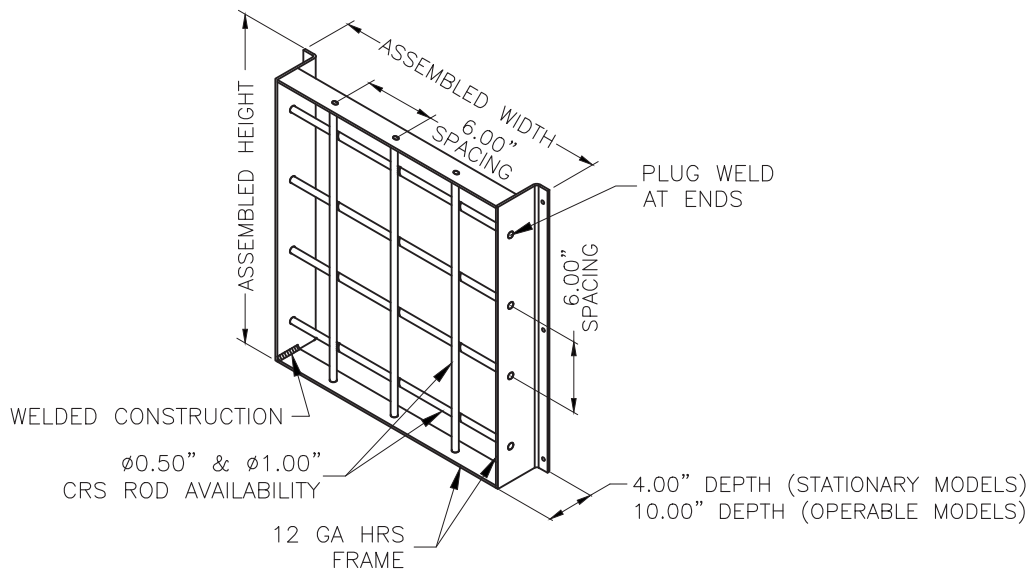

HORIZONTAL BAR ASSEMBLY

VERTICAL BAR ASSEMBLY

HORIZONTAL & VERTICAL BAR ASSEMBLY

SECURITY BARS WILL BE FINISHED PERMATECTOR (GREY)

Security bars finished
Super Durable Polyester,
Concrete Gray.

AS A RESULT OF OUR COMMITMENT TO CONTINUOUS IMPROVEMENT,
THIS SUPPLIER RESERVES THE RIGHT TO CHANGE SPECIFICATIONS WITHOUT NOTICE