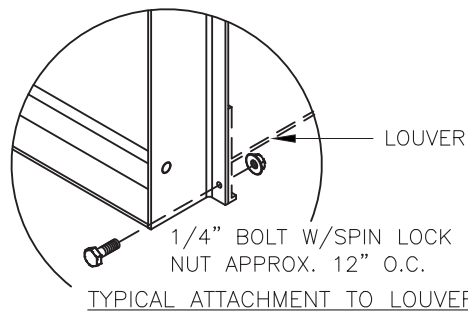

HORIZONTAL BAR ASSEMBLY

VERTICAL BAR ASSEMBLY

HORIZONTAL & VERTICAL BAR ASSEMBLY

SECURITY BARS WILL BE FINISHED PERMATECTOR (GREY)

Security bars finished
Super Durable Polyester,
Concrete Gray.

AS A RESULT OF OUR COMMITMENT TO CONTINUOUS IMPROVEMENT,
THIS SUPPLIER RESERVES THE RIGHT TO CHANGE SPECIFICATIONS WITHOUT NOTICE