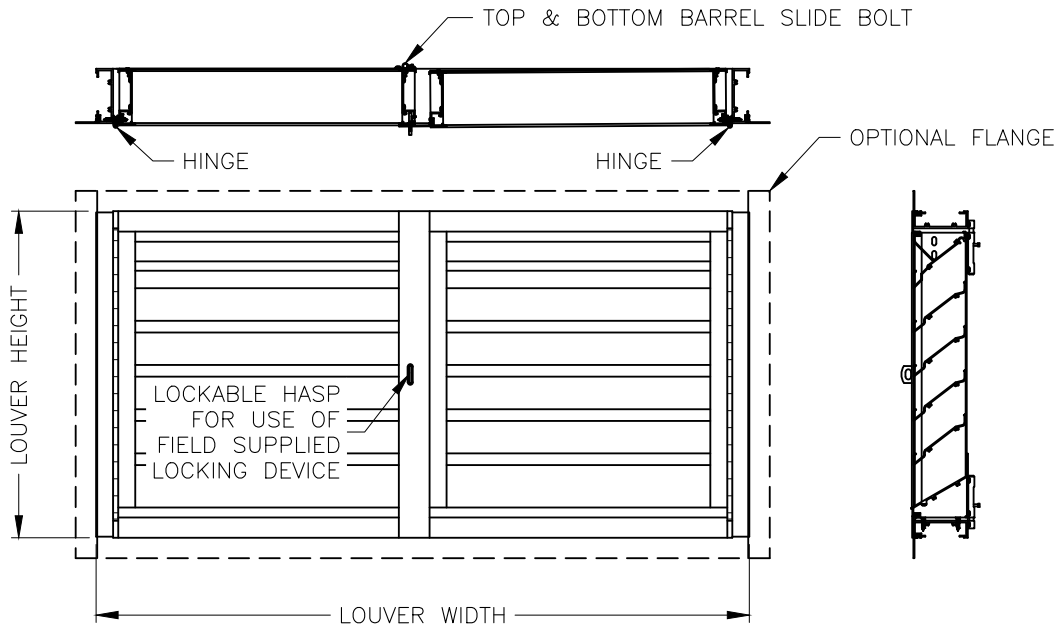

SINGLE DOOR IS AVAILABLE ON UNITS <51" WIDE

HINGE IS AVAILABLE ON  
LEFT OR RIGHT SIDE (LEFT SHOWN)

FRENCH DOOR IS AVAILABLE ON  
UNITS >51" & <100" WIDE

AS A RESULT OF OUR COMMITMENT TO CONTINUOUS IMPROVEMENT,  
THIS SUPPLIER RESERVES THE RIGHT TO CHANGE SPECIFICATIONS WITHOUT NOTICE