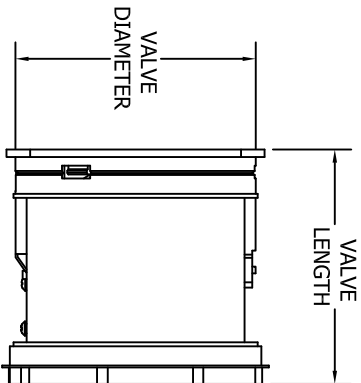

4" INCH MODEL SHOWN

NOMINAL VALVE DIAMETER	ACTUAL VALVE DIA.	VALVE LENGTH
4"	3.66	3.48
5"	4.81	3.72
6"	5.66	5.29