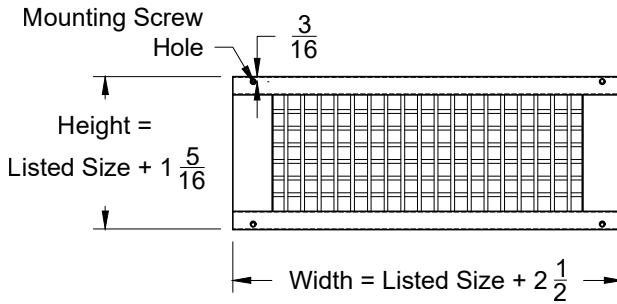

Model: XG-4004P-1 Double Deflection - Universal Frame - Vertical Front Blades - Flush Mount

XG-4004P-1 - Flush Mount

Isometric View

Height	Width														
	10"	12"	14"	16"	18"	20"	24"	30"	36"	38"	40"	42"	44"	46"	48"
	Minimum / Maximum Duct Diameter														
3"	6/24	6/24	6/24	6/24	6/24	6/24	6/24	6/24	6/24	6/24	6/24	6/24	6/24	6/24	6/24
4"	8/24	8/24	8/24	8/24	8/24	8/24	8/24	8/24	8/24	8/24	8/24	8/24	8/24	8/24	8/24
6"	12/24	12/24	12/24	12/24	12/24	12/24	12/24	12/24	12/24	12/24	12/24	12/24	12/24	12/24	12/24
8"	N/A	N/A	20/36	20/36	20/36	20/36	20/36	20/36	20/36	20/36	20/36	20/36	20/36	20/36	20/36
10"	N/A	N/A	N/A	N/A	30/48	30/48	30/48	30/48	30/48	30/48	30/48	30/48	30/48	30/48	30/48
12"	N/A	N/A	N/A	N/A	42/48	42/48	42/48	42/48	42/48	42/48	42/48	42/48	42/48	42/48	42/48

All Dimensions ±1/16"