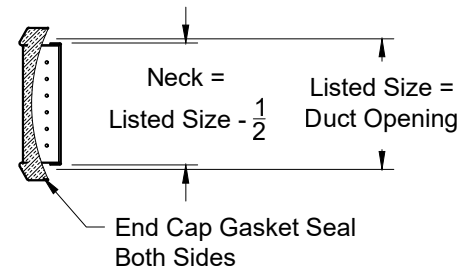

Model: XG-4004P-1 Double Deflection - Universal Frame - Vertical Front Blades - Flush Mount

XG-4004P-1 - Flush Mount

Isometric View

Height	Width														
	10"	12"	14"	16"	18"	20"	24"	30"	36"	38"	40"	42"	44"	46"	48"
	Minimum / Maximum Duct Diameter														
3"	6/24	6/24	6/24	6/24	6/24	6/24	6/24	6/24	6/24	6/24	6/24	6/24	6/24	6/24	6/24
4"	8/24	8/24	8/24	8/24	8/24	8/24	8/24	8/24	8/24	8/24	8/24	8/24	8/24	8/24	8/24
6"	12/24	12/24	12/24	12/24	12/24	12/24	12/24	12/24	12/24	12/24	12/24	12/24	12/24	12/24	12/24
8"	N/A	N/A	20/36	20/36	20/36	20/36	20/36	20/36	20/36	20/36	20/36	20/36	20/36	20/36	20/36
10"	N/A	N/A	N/A	N/A	30/48	30/48	30/48	30/48	30/48	30/48	30/48	30/48	30/48	30/48	30/48
12"	N/A	N/A	N/A	N/A	42/48	42/48	42/48	42/48	42/48	42/48	42/48	42/48	42/48	42/48	42/48

1. Available Finishes	2. Available Accessories	3. Available Options	4. Construction Details
Standard Finish: 01 White		AS - Air Scoop NAS - No Air Scoop	<ul style="list-style-type: none"> • Air Scoop includes wire handle for operation • Ends are supplied with foam gasket to seal around duct • Units are surface mount, provided with screw template to mount into duct • Available in Listed Sizes Only

All Dimensions ±1/16"