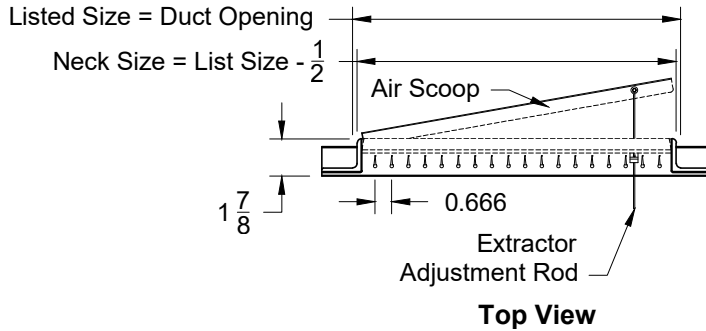

Model: XG-4004P-1 Double Deflection - Universal Frame - Vertical Front Blades - Flush Mount

XG-4004P-1 - Flush Mount

Isometric View

Height	Width														
	10"	12"	14"	16"	18"	20"	24"	30"	36"	38"	40"	42"	44"	46"	48"
	Minimum / Maximum Duct Diameter														
3"	6/24	6/24	6/24	6/24	6/24	6/24	6/24	6/24	6/24	6/24	6/24	6/24	6/24	6/24	6/24
4"	8/24	8/24	8/24	8/24	8/24	8/24	8/24	8/24	8/24	8/24	8/24	8/24	8/24	8/24	8/24
6"	12/24	12/24	12/24	12/24	12/24	12/24	12/24	12/24	12/24	12/24	12/24	12/24	12/24	12/24	12/24
8"	N/A	N/A	20/36	20/36	20/36	20/36	20/36	20/36	20/36	20/36	20/36	20/36	20/36	20/36	20/36
10"	N/A	N/A	N/A	N/A	30/48	30/48	30/48	30/48	30/48	30/48	30/48	30/48	30/48	30/48	30/48
12"	N/A	N/A	N/A	N/A	42/48	42/48	42/48	42/48	42/48	42/48	42/48	42/48	42/48	42/48	42/48

All Dimensions ±1/16"