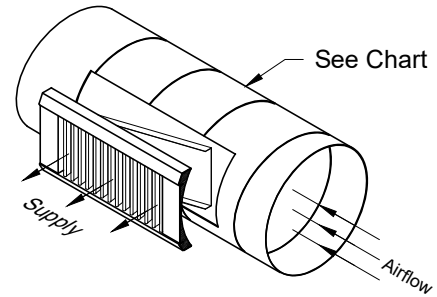

Model: XG-4004P-1 Double Deflection - Universal Frame - Vertical Front Blades - Flush Mount

XG-4004P-1 - Flush Mount

Isometric View

Height	Width														
	10"	12"	14"	16"	18"	20"	24"	30"	36"	38"	40"	42"	44"	46"	48"
	Minimum / Maximum Duct Diameter														
3"	6/24	6/24	6/24	6/24	6/24	6/24	6/24	6/24	6/24	6/24	6/24	6/24	6/24	6/24	6/24
4"	8/24	8/24	8/24	8/24	8/24	8/24	8/24	8/24	8/24	8/24	8/24	8/24	8/24	8/24	8/24
6"	12/24	12/24	12/24	12/24	12/24	12/24	12/24	12/24	12/24	12/24	12/24	12/24	12/24	12/24	12/24
8"	N/A	N/A	20/36	20/36	20/36	20/36	20/36	20/36	20/36	20/36	20/36	20/36	20/36	20/36	20/36
10"	N/A	N/A	N/A	N/A	30/48	30/48	30/48	30/48	30/48	30/48	30/48	30/48	30/48	30/48	30/48
12"	N/A	N/A	N/A	N/A	42/48	42/48	42/48	42/48	42/48	42/48	42/48	42/48	42/48	42/48	42/48

1. Available Finishes	2. Available Accessories	3. Available Options	4. Construction Details
Standard Finish: 01 White		AS - Air Scoop NAS - No Air Scoop	<ul style="list-style-type: none"> • Air Scoop includes wire handle for operation • Ends are supplied with foam gasket to seal around duct • Units are surface mount, provided with screw template to mount into duct • Available in Listed Sizes Only

All Dimensions ±1/16"