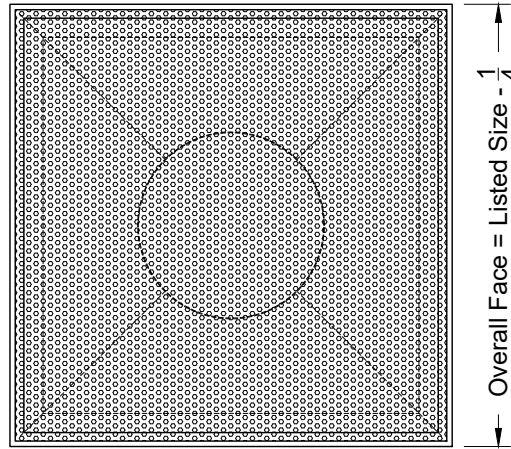

All Dimensions $\pm 1/16"$

Model: XG-7500-8

Perforated Hinged Face with Face Mounted Pattern Controller - Tegular T-Bar

XG-7500-8 - Tegular T-Bar

Side View

Face View

Listed Size
Nominal
Face
24 x 24
12 x 12

All Dimensions ±1/16"