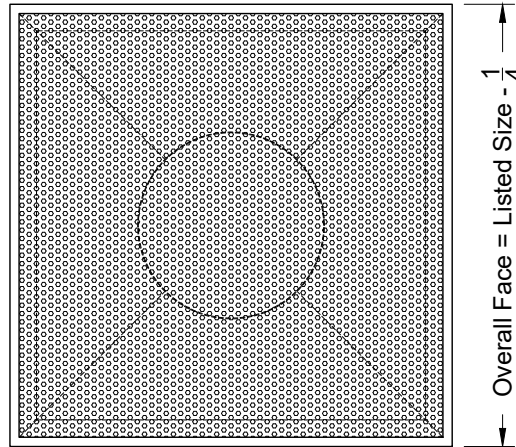

All Dimensions $\pm 1/16"$

Model: XG-7500-6

Perforated Hinged Face with Face Mounted Pattern Controller - Lay In T-Bar

XG-7500-6 - Lay in T-Bar

Side View

Face View

Listed Size
Nominal
Face
24 x 24
12 x 12

Air Pattern Options					Fixed 360° Radial Round Air Controller
1 Way	2 Way Corner	2 Way	3 Way	4 Way	
					

All Dimensions $\pm 1/16"$

Model: XG-7500-8

Perforated Hinged Face with Face Mounted Pattern Controller - Tegular T-Bar

XG-7500-8 - Tegular T-Bar

Side View

Face View

Listed Size
Nominal
Face
24 x 24
12 x 12

All Dimensions ±1/16"