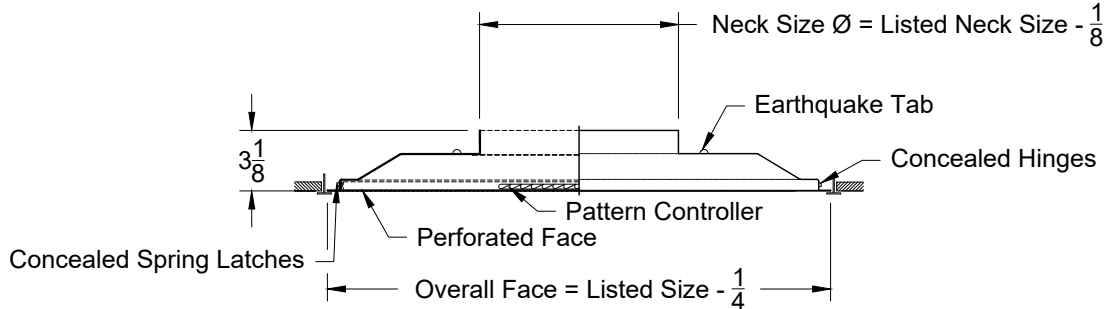

Model: XG-7500-1 Perforated Hinged Face with Face Mounted Pattern Controller - Flush Surface Mount

XG-7500-1 - Flush Surface Mount

Listed Size
Nominal
Face
24 x 24
12 x 12

Air Pattern Options					Fixed 360° Radial Round Air Controller
1 Way	2 Way Corner	2 Way	3 Way	4 Way	
					

All Dimensions $\pm 1/16"$

Model: XG-7500-6

Perforated Hinged Face with Face Mounted Pattern Controller - Lay In T-Bar

XG-7500-6 - Lay in T-Bar

Side View

Face View

Listed Size
Nominal
Face
24 x 24
12 x 12

Air Pattern Options					Fixed 360° Radial Round Air Controller
1 Way	2 Way Corner	2 Way	3 Way	4 Way	
					

All Dimensions $\pm 1/16"$

Model: XG-7500-8

Perforated Hinged Face with Face Mounted Pattern Controller - Tegular T-Bar

XG-7500-8 - Tegular T-Bar

Side View

Face View

Listed Size
Nominal
Face
24 x 24
12 x 12

All Dimensions ±1/16"