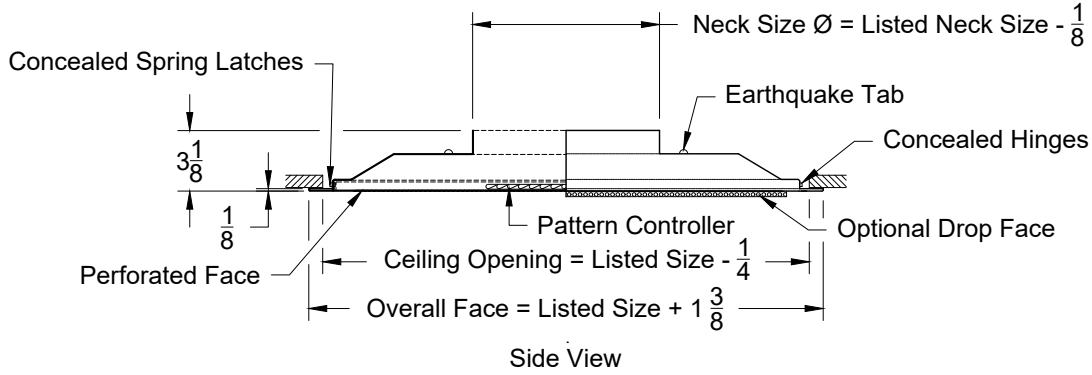

Model: XG-7500-1 Perforated Hinged Face with Face Mounted Pattern Controller - Flush Surface Mount

XG-7500-1 - Flush Surface Mount

Listed Size
Nominal
Face
24 x 24
12 x 12

Air Pattern Options					Fixed 360° Radial Round Air Controller
1 Way	2 Way Corner	2 Way	3 Way	4 Way	
					

All Dimensions $\pm 1/16"$

Model: XG-7500-6

Perforated Hinged Face with Face Mounted Pattern Controller - Lay In T-Bar

XG-7500-6 - Lay in T-Bar

Side View

Face View

Listed Size
Nominal
Face
24 x 24
12 x 12

Air Pattern Options					Fixed 360° Radial Round Air Controller
1 Way	2 Way Corner	2 Way	3 Way	4 Way	
					

All Dimensions $\pm 1/16"$

Model: XG-7500-8

Perforated Hinged Face with Face Mounted Pattern Controller - Tegular T-Bar

XG-7500-8 - Tegular T-Bar

Side View

Face View

Listed Size
Nominal
Face
24 x 24
12 x 12

All Dimensions ±1/16"