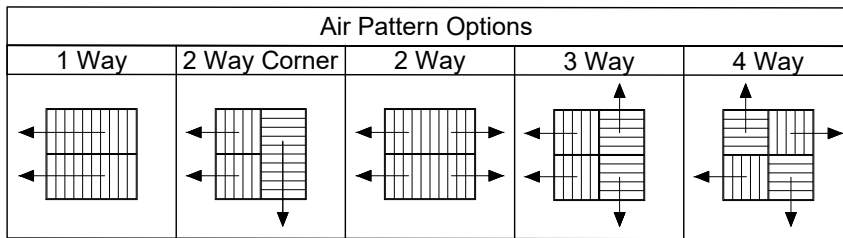

Air Pattern Options					Fixed 360° Radial Round Air Controller
1 Way	2 Way Corner	2 Way	3 Way	4 Way	

1. Available Finishes	2. Available Accessories	3. Available Options	4. Construction Details
Standard Finish: 01 White Finish 02 Satin Silver 03 Black 22 BBP - Black Backpan - White Face Optional Finish 28 Custom Color	XG-BDS - Butterfly Damper XG-RDS - Steel Radial Shutter Damper XG-G3 - Equalizing Grid (Round)	AF - Aluminum Face DF - Drop Face AL - Aluminum Face and Backpan	<ul style="list-style-type: none"> Steel Construction (Standard) Sizes Available only as listed Neck sizes available: 6, 8, 10, 12, 14 & 16 Face is Hinged

All Dimensions $\pm 1/16"$

Model: XG-7500-9

Perforated Hinged Face with Face Mounted Pattern Controller - Bolt Slot/Donn Finline

XG-7500-9 - Bolt Slot

Side View

Face View

Listed Size
Nominal
Face
24 x 24
12 x 12