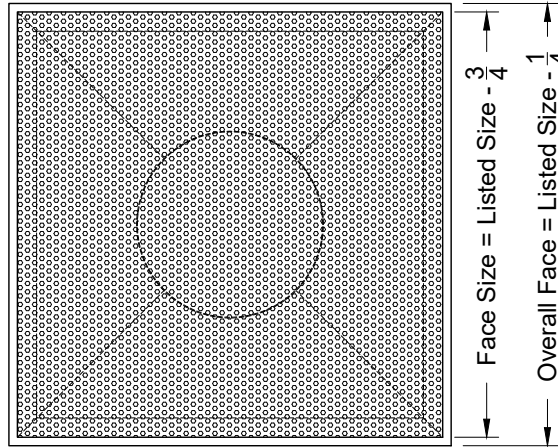

All Dimensions $\pm 1/16"$

Model: XG-7500-9

Perforated Hinged Face with Face Mounted Pattern Controller - Bolt Slot/Donn Finline

XG-7500-9 - Bolt Slot

Side View

Face View

Listed Size
Nominal
Face
24 x 24
12 x 12

All Dimensions ±1/16"