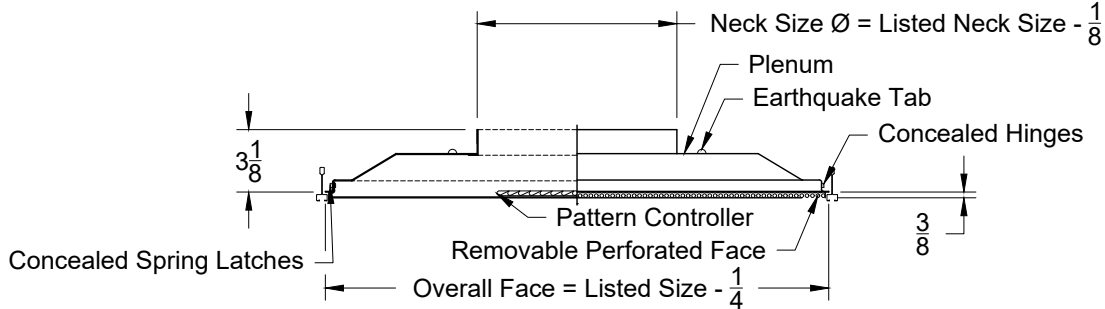

All Dimensions $\pm 1/16"$

Model: XG-7500-9

Perforated Hinged Face with Face Mounted Pattern Controller - Bolt Slot/Donn Finline

XG-7500-9 - Bolt Slot

Side View

Face View

Listed Size
Nominal
Face
24 x 24
12 x 12

All Dimensions ±1/16"