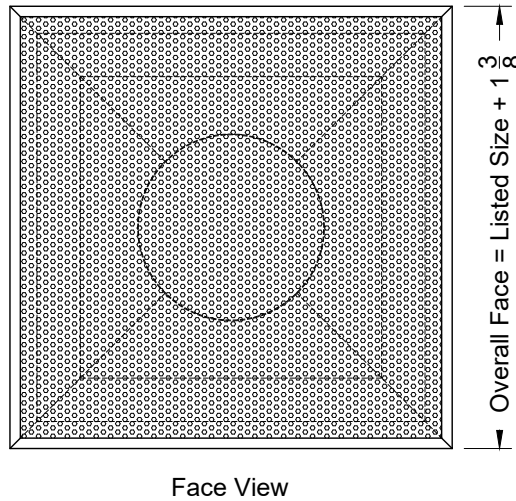

Model: XG-7500-1 Perforated Hinged Face with Face Mounted Pattern Controller - Flush Surface Mount

XG-7500-1 - Flush Surface Mount

Listed Size
Nominal
Face
24 x 24
12 x 12

Air Pattern Options					Fixed 360° Radial Round Air Controller
1 Way	2 Way Corner	2 Way	3 Way	4 Way	
					

All Dimensions $\pm 1/16"$

Model: XG-7500-6

Perforated Hinged Face with Face Mounted Pattern Controller - Lay In T-Bar

XG-7500-6 - Lay in T-Bar

Side View

Face View

Listed Size
Nominal
Face
24 x 24
12 x 12

Air Pattern Options					Fixed 360° Radial Round Air Controller
1 Way	2 Way Corner	2 Way	3 Way	4 Way	
					

All Dimensions $\pm 1/16"$

Model: XG-7500-8

Perforated Hinged Face with Face Mounted Pattern Controller - Tegular T-Bar

XG-7500-8 - Tegular T-Bar

Side View

Face View

Listed Size
Nominal
Face
24 x 24
12 x 12

All Dimensions ±1/16"