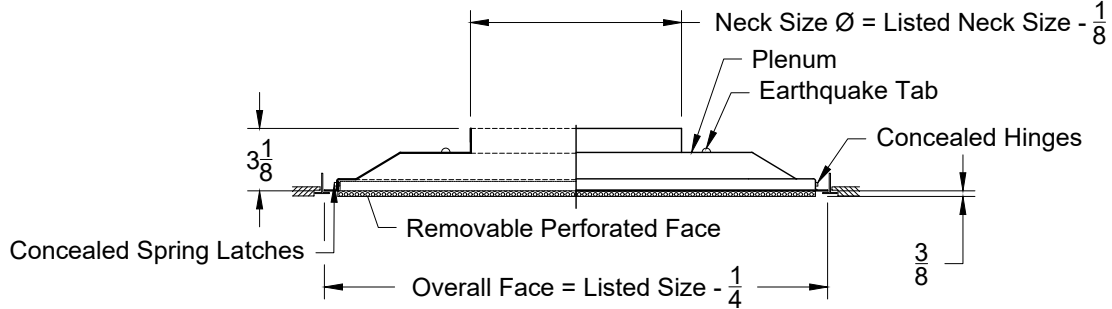

All Dimensions $\pm 1/16"$

Model: XG-7500-6

Perforated Hinged Face with Face Mounted Pattern Controller - Lay In T-Bar

XG-7500-6 - Lay in T-Bar

Side View

Face View

Listed Size
Nominal
Face
24 x 24
12 x 12

Air Pattern Options					Fixed 360° Radial Round Air Controller
1 Way	2 Way Corner	2 Way	3 Way	4 Way	
					

All Dimensions $\pm 1/16"$

Model: XG-7500-8

Perforated Hinged Face with Face Mounted Pattern Controller - Tegular T-Bar

XG-7500-8 - Tegular T-Bar

Side View

Face View

Listed Size
Nominal
Face
24 x 24
12 x 12

All Dimensions ±1/16"