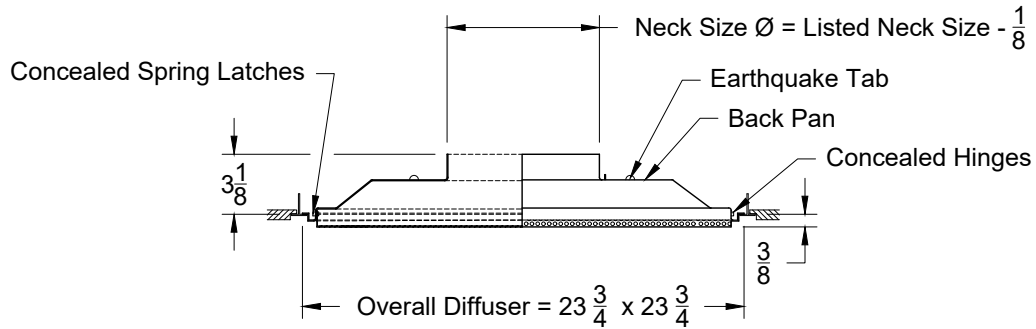

Model: XG-7600R-6 Perforated Hinged Face - Lay In T-Bar

XG-7600R-6 - Lay in T-Bar

Side View

Face View

1. Available Finishes	2. Available Accessories	3. Available Options	4. Construction Details
Standard Finish: 01 White Finish 02 Satin Silver 03 Black 22 BBP - Black Backpan - White Face Optional Finish 28 Custom Color	XG-BDS - Butterfly Damper XG-RDS - Steel Radial Shutter Damper XG-TBPF - T-Bar Plaster Frame XG-EQ - Earthquake Straps	AF - Aluminum Face AL - Aluminum Face and Backpan	<ul style="list-style-type: none"> ● Steel Construction (Standard) ● Sizes Available only as listed ● Neck sizes available: 6, 8, 10, 12, 14 & 16 ● Face is Hinged <p style="text-align: right;">All Dimensions $\pm 1/16"$</p>

Model: XG-7600R-8 Perforated Hinged Face - Tegular T-Bar

XG-7600R-8 - Tegular T-Bar

Side View

Face View

1. Available Finishes	2. Available Accessories	3. Available Options	4. Construction Details
Standard Finish: 01 White Finish 02 Satin Silver 03 Black 22 BBP - Black Backpan - White Face Optional Finish 28 Custom Color	XG-BDS - Butterfly Damper XG-RDS - Steel Radial Shutter Damper	AF - Aluminum Face AL - Aluminum Face and Backpan	<ul style="list-style-type: none"> ● Steel Construction (Standard) ● Sizes Available only as listed ● Neck sizes available: 6, 8, 10, 12, 14 & 16 ● Face is Hinged <p style="text-align: right;">All Dimensions $\pm 1/16"$</p>