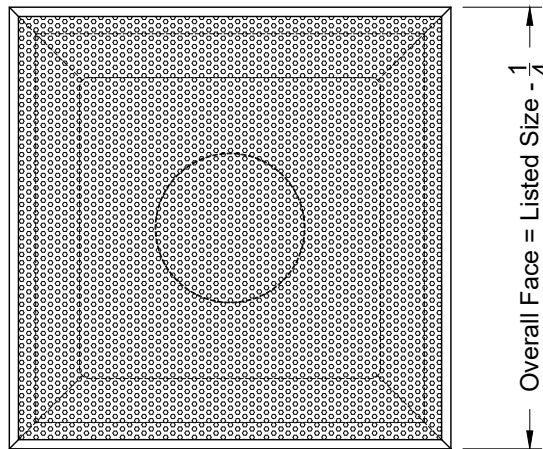

Model: XG-7600R-1 Perforated Hinged Face - Flush Surface Mount

XG-7600R-1 - Flush Surface Mount

1. Available Finishes	2. Available Accessories	3. Available Options	4. Construction Details
Standard Finish: 01 White Finish 02 Satin Silver 03 Black 22 BBP - Black Backpan - White Face Optional Finish 28 Custom Color	XG-BDS - Butterfly Damper XG-RDS - Steel Radial Shutter Damper XG-FGBP - Fiberglass Backpan	AF - Aluminum Face AL - Aluminum Face and Backpan	<ul style="list-style-type: none"> ● Steel Construction (Standard) ● Sizes Available only as listed ● Neck sizes available: 6, 8, 10, 12, 14 & 16 ● Face is Hinged
			All Dimensions $\pm 1/16"$

Model: XG-7600R-6 Perforated Hinged Face - Lay In T-Bar

XG-7600R-6 - Lay in T-Bar

Side View

Face View

1. Available Finishes	2. Available Accessories	3. Available Options	4. Construction Details
Standard Finish: 01 White Finish 02 Satin Silver 03 Black 22 BBP - Black Backpan - White Face Optional Finish 28 Custom Color	XG-BDS - Butterfly Damper XG-RDS - Steel Radial Shutter Damper XG-TBPF - T-Bar Plaster Frame XG-EQ - Earthquake Straps	AF - Aluminum Face AL - Aluminum Face and Backpan	<ul style="list-style-type: none"> ● Steel Construction (Standard) ● Sizes Available only as listed ● Neck sizes available: 6, 8, 10, 12, 14 & 16 ● Face is Hinged <p style="text-align: right;">All Dimensions $\pm 1/16"$</p>