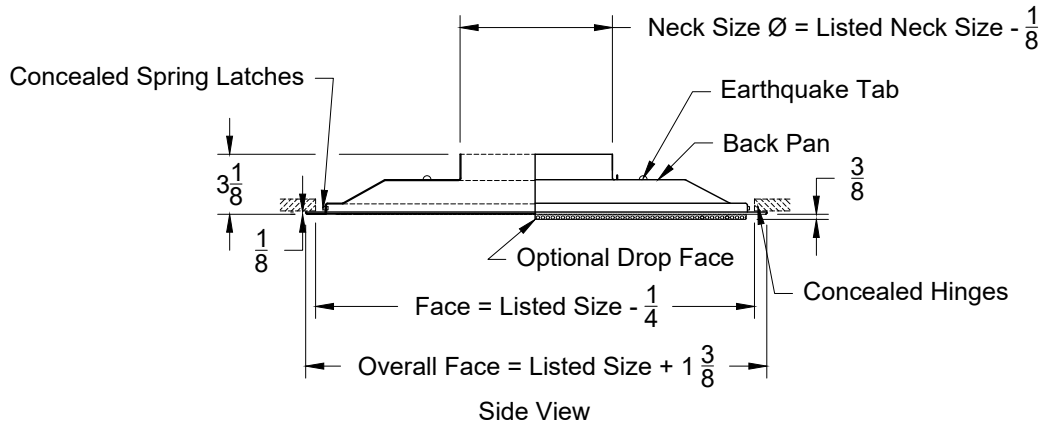

Model: XG-7600R-1 Perforated Hinged Face - Flush Surface Mount

XG-7600R-1 - Flush Surface Mount

1. Available Finishes	2. Available Accessories	3. Available Options	4. Construction Details
Standard Finish: 01 White Finish 02 Satin Silver 03 Black 22 BBP - Black Backpan - White Face Optional Finish 28 Custom Color	XG-BDS - Butterfly Damper XG-RDS - Steel Radial Shutter Damper XG-FGBP - Fiberglass Backpan	AF - Aluminum Face AL - Aluminum Face and Backpan	<ul style="list-style-type: none"> ● Steel Construction (Standard) ● Sizes Available only as listed ● Neck sizes available: 6, 8, 10, 12, 14 & 16 ● Face is Hinged
			All Dimensions $\pm 1/16"$

Model: XG-7600R-6 Perforated Hinged Face - Lay In T-Bar

XG-7600R-6 - Lay in T-Bar

Side View

Face View

1. Available Finishes	2. Available Accessories	3. Available Options	4. Construction Details
Standard Finish: 01 White Finish 02 Satin Silver 03 Black 22 BBP - Black Backpan - White Face Optional Finish 28 Custom Color	XG-BDS - Butterfly Damper XG-RDS - Steel Radial Shutter Damper XG-TBPF - T-Bar Plaster Frame XG-EQ - Earthquake Straps	AF - Aluminum Face AL - Aluminum Face and Backpan	<ul style="list-style-type: none"> ● Steel Construction (Standard) ● Sizes Available only as listed ● Neck sizes available: 6, 8, 10, 12, 14 & 16 ● Face is Hinged <p style="text-align: right;">All Dimensions $\pm 1/16"$</p>