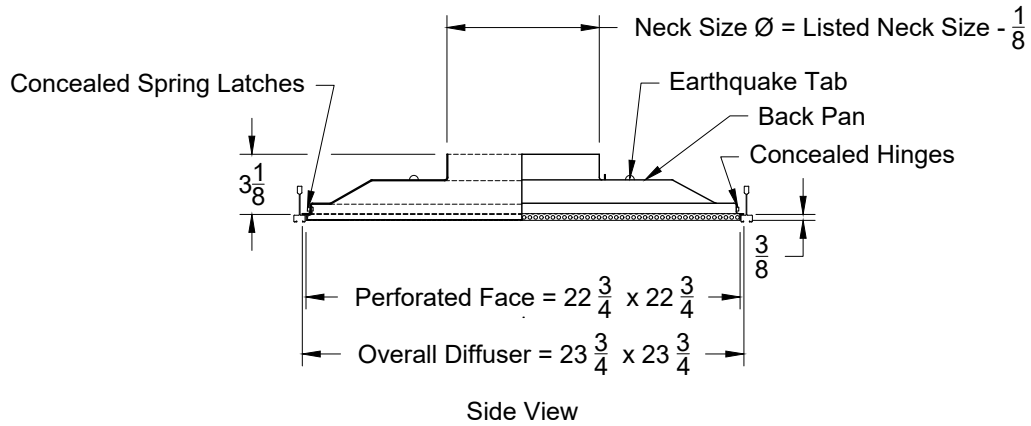

Model: XG-7600R-9 Perforated Hinged Face - Bolt Slot/Donn Finline

XG-7600R-9 - Bolt Slot

1. Available Finishes	2. Available Accessories	3. Available Options	4. Construction Details
Standard Finish: 01 White Finish 02 Satin Silver 03 Black 22 BBP - Black Backpan - White Face Optional Finish 28 Custom Color	XG-BDS - Butterfly Damper XG-RDS - Steel Radial Shutter Damper XG-EQ - Earthquake Straps		- Steel Construction (Standard) - Sizes Available only as listed - Neck sizes available: 6, 8, 10, 12, 14 & 16 - Face is Hinged
			All Dimensions $\pm 1/16"$