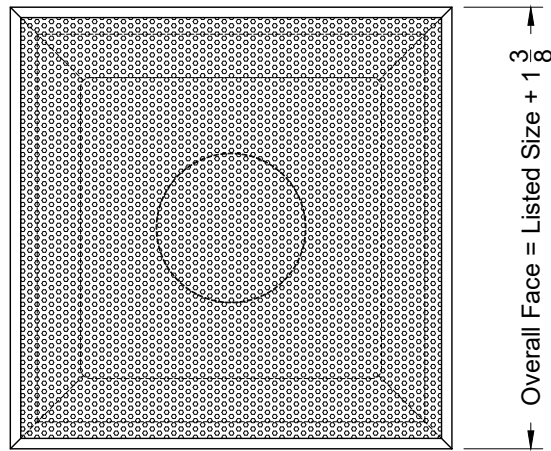

Model: XG-7600R-1 Perforated Hinged Face - Flush Surface Mount

XG-7600R-1 - Flush Surface Mount

1. Available Finishes	2. Available Accessories	3. Available Options	4. Construction Details
Standard Finish: 01 White Finish 02 Satin Silver 03 Black 22 BBP - Black Backpan - White Face Optional Finish 28 Custom Color	XG-BDS - Butterfly Damper XG-RDS - Steel Radial Shutter Damper XG-FGBP - Fiberglass Backpan	AF - Aluminum Face AL - Aluminum Face and Backpan	<ul style="list-style-type: none"> ● Steel Construction (Standard) ● Sizes Available only as listed ● Neck sizes available: 6, 8, 10, 12, 14 & 16 ● Face is Hinged
			All Dimensions $\pm 1/16"$

Model: XG-7600R-6 Perforated Hinged Face - Lay In T-Bar

XG-7600R-6 - Lay in T-Bar

Side View

Face View

1. Available Finishes	2. Available Accessories	3. Available Options	4. Construction Details
Standard Finish: 01 White Finish 02 Satin Silver 03 Black 22 BBP - Black Backpan - White Face Optional Finish 28 Custom Color	XG-BDS - Butterfly Damper XG-RDS - Steel Radial Shutter Damper XG-TBPF - T-Bar Plaster Frame XG-EQ - Earthquake Straps	AF - Aluminum Face AL - Aluminum Face and Backpan	<ul style="list-style-type: none"> ● Steel Construction (Standard) ● Sizes Available only as listed ● Neck sizes available: 6, 8, 10, 12, 14 & 16 ● Face is Hinged <p style="text-align: right;">All Dimensions $\pm 1/16"$</p>