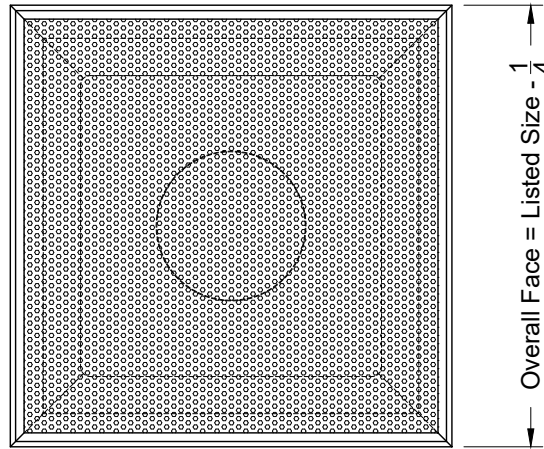

Model: XG-7600R-6 Perforated Hinged Face - Lay In T-Bar

XG-7600R-6 - Lay in T-Bar

Side View

Face View

1. Available Finishes	2. Available Accessories	3. Available Options	4. Construction Details
Standard Finish: 01 White Finish 02 Satin Silver 03 Black 22 BBP - Black Backpan - White Face Optional Finish 28 Custom Color	XG-BDS - Butterfly Damper XG-RDS - Steel Radial Shutter Damper XG-TBPF - T-Bar Plaster Frame XG-EQ - Earthquake Straps	AF - Aluminum Face AL - Aluminum Face and Backpan	<ul style="list-style-type: none"> ● Steel Construction (Standard) ● Sizes Available only as listed ● Neck sizes available: 6, 8, 10, 12, 14 & 16 ● Face is Hinged <p style="text-align: right;">All Dimensions $\pm 1/16"$</p>

Model: XG-7600R-8 Perforated Hinged Face - Tegular T-Bar

XG-7600R-8 - Tegular T-Bar

Side View

Face View

1. Available Finishes	2. Available Accessories	3. Available Options	4. Construction Details
Standard Finish: 01 White Finish 02 Satin Silver 03 Black 22 BBP - Black Backpan - White Face Optional Finish 28 Custom Color	XG-BDS - Butterfly Damper XG-RDS - Steel Radial Shutter Damper	AF - Aluminum Face AL - Aluminum Face and Backpan	<ul style="list-style-type: none"> ● Steel Construction (Standard) ● Sizes Available only as listed ● Neck sizes available: 6, 8, 10, 12, 14 & 16 ● Face is Hinged <p style="text-align: right;">All Dimensions $\pm 1/16"$</p>