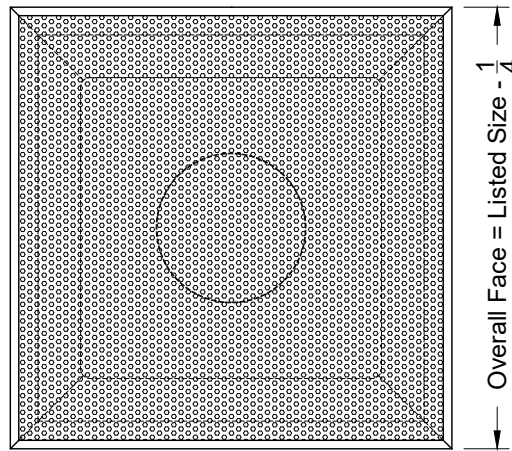

Model: XG-7600R-9 Perforated Hinged Face - Bolt Slot/Donn Finline

XG-7600R-9 - Bolt Slot

1. Available Finishes	2. Available Accessories	3. Available Options	4. Construction Details
Standard Finish: 01 White Finish 02 Satin Silver 03 Black 22 BBP - Black Backpan - White Face Optional Finish 28 Custom Color	XG-BDS - Butterfly Damper XG-RDS - Steel Radial Shutter Damper XG-EQ - Earthquake Straps		- Steel Construction (Standard) - Sizes Available only as listed - Neck sizes available: 6, 8, 10, 12, 14 & 16 - Face is Hinged
			All Dimensions $\pm 1/16"$