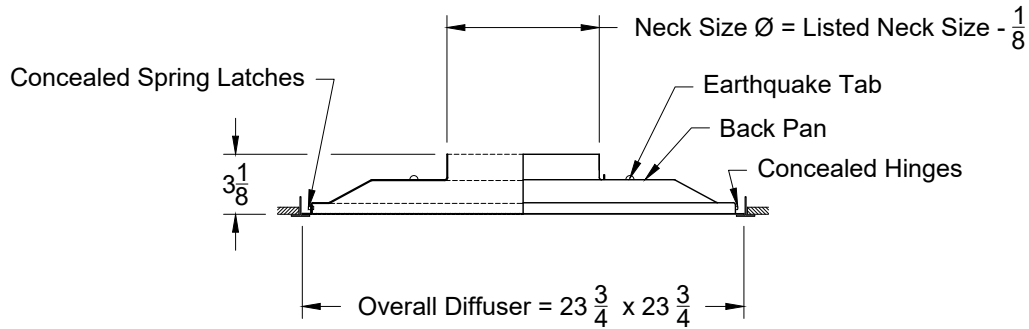

Model: XG-7600R-1 Perforated Hinged Face - Flush Surface Mount

XG-7600R-1 - Flush Surface Mount

1. Available Finishes	2. Available Accessories	3. Available Options	4. Construction Details
Standard Finish: 01 White Finish 02 Satin Silver 03 Black 22 BBP - Black Backpan - White Face Optional Finish 28 Custom Color	XG-BDS - Butterfly Damper XG-RDS - Steel Radial Shutter Damper XG-FGBP - Fiberglass Backpan	AF - Aluminum Face AL - Aluminum Face and Backpan	<ul style="list-style-type: none"> ● Steel Construction (Standard) ● Sizes Available only as listed ● Neck sizes available: 6, 8, 10, 12, 14 & 16 ● Face is Hinged
			All Dimensions $\pm 1/16"$

Model: XG-7600R-6 Perforated Hinged Face - Lay In T-Bar

XG-7600R-6 - Lay in T-Bar

Side View

Face View

1. Available Finishes	2. Available Accessories	3. Available Options	4. Construction Details
Standard Finish: 01 White Finish 02 Satin Silver 03 Black 22 BBP - Black Backpan - White Face Optional Finish 28 Custom Color	XG-BDS - Butterfly Damper XG-RDS - Steel Radial Shutter Damper XG-TBPF - T-Bar Plaster Frame XG-EQ - Earthquake Straps	AF - Aluminum Face AL - Aluminum Face and Backpan	<ul style="list-style-type: none"> ● Steel Construction (Standard) ● Sizes Available only as listed ● Neck sizes available: 6, 8, 10, 12, 14 & 16 ● Face is Hinged <p style="text-align: right;">All Dimensions $\pm 1/16"$</p>