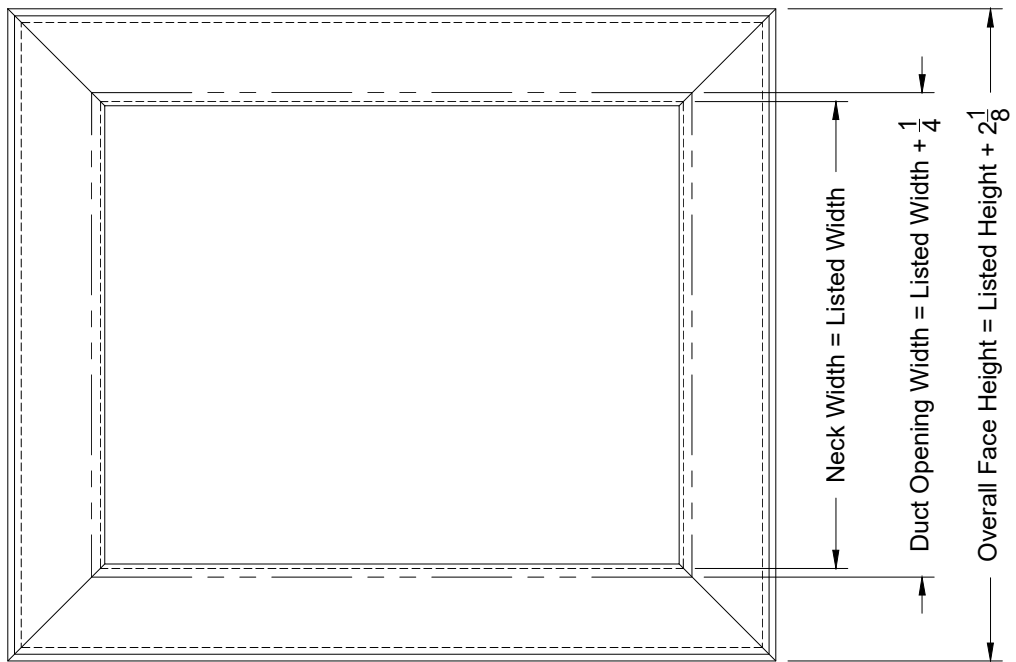

Model: XG-PFSS      Plaster Frame - Side Wall Mounted

### XG-PFSS - Side Wall Mounted

Side View

Face View

1. Available Finishes	2. Available Accessories	3. Available Options	4. Construction Details
Standard Finish: 01 White Finish 24 Mill Finish Optional Finish 02 Satin Silver 03 Black 28 Custom Color			<ul style="list-style-type: none"> <li>• Stainless Steel Construction</li> <li>• Only available in Listed Sizes</li> <li>• All are shipped unattached</li> <li>• Mounting Holes located on the Frame</li> </ul>

All Dimensions ±1/16"