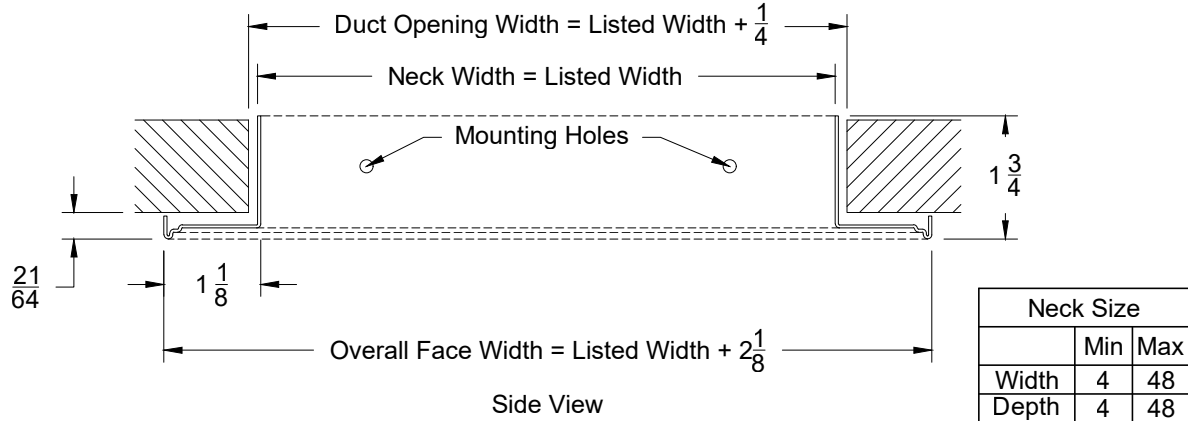

Model: XG-PFSS      Plaster Frame - Side Wall Mounted

### XG-PFSS - Side Wall Mounted

Side View

Face View

1. Available Finishes	2. Available Accessories	3. Available Options	4. Construction Details
Standard Finish: 01 White Finish 24 Mill Finish Optional Finish 02 Satin Silver 03 Black 28 Custom Color			<ul style="list-style-type: none"> <li>• Stainless Steel Construction</li> <li>• Only available in Listed Sizes</li> <li>• All are shipped unattached</li> <li>• Mounting Holes located on the Frame</li> </ul>

All Dimensions ±1/16"