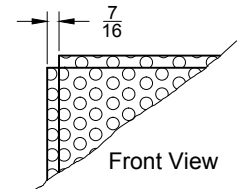

## Perforated Screen - Non Ducted - Return Aluminum or Steel

- Models: **XG-PRTB-6** Aluminum - Lay in T-Bar  
**XG-PRTB-8** Aluminum - Tegular T-Bar  
**XG-PRTB-9** Aluminum - Donn Finline (USG) Ceiling Grid.  
**XG-SPRTB-6** Steel - Lay in T-Bar  
**XG-SPRTB-8** Steel - Tegular T-Bar  
**XG-SPRTB-9** Steel - Donn Finline (USG) Ceiling Grid

### Models: XG-PRTB-6 and XG-SPRTB-6 ( Lay in T-Bar )

### Models: XG-PRTB-8 and XG-SPRTB-8 ( Tegular T-Bar )

Perforated Face Return  
3/16 Diameter Holes ON  
1/4 Staggered Centers

### Models: XG-PRTB-9 and XG-SPRTB-9 ( Donn Finline Ceiling Grid )

Available Sizes (Width x Height)

Perimeter Style	T-Bar Spacing	Actual Face Size		
		- 6	- 8	- 9
- 6	12 x 12	11 3/4 x 11 3/4		
- 6, - 8, - 9	24 x 12	23 3/4 x 11 3/4	22 7/8 x 10 7/8	23 3/8 x 11 3/8
- 6, - 8, - 9	24 x 24	23 3/4 x 23 3/4	22 7/8 x 22 7/8	23 3/8 x 23 3/8
- 6	36 x 24	35 3/4 x 23 3/4		
- 6	48 x 12	47 3/4 x 11 3/4		
- 6	48 x 24	47 3/4 x 23 3/4		