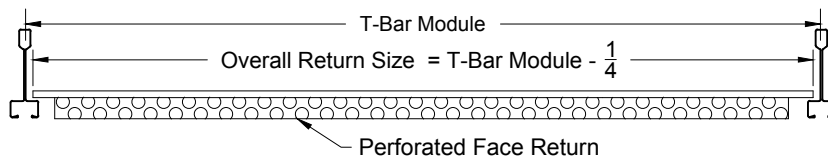

## Perforated Screen - Non Ducted - Return Aluminum or Steel

- Models: **XG-PRTB-6** Aluminum - Lay in T-Bar  
**XG-PRTB-8** Aluminum - Tegular T-Bar  
**XG-PRTB-9** Aluminum - Donn Finline (USG) Ceiling Grid.  
**XG-SPRTB-6** Steel - Lay in T-Bar  
**XG-SPRTB-8** Steel - Tegular T-Bar  
**XG-SPRTB-9** Steel - Donn Finline (USG) Ceiling Grid

### Models: XG-PRTB-6 and XG-SPRTB-6 ( Lay in T-Bar )

### Models: XG-PRTB-8 and XG-SPRTB-8 ( Tegular T-Bar )

Perforated Face Return  
3/16 Diameter Holes ON  
1/4 Staggered Centers

### Models: XG-PRTB-9 and XG-SPRTB-9 ( Donn Finline Ceiling Grid )

Available Sizes (Width x Height)

Perimeter Style	T-Bar Spacing	Actual Face Size		
		- 6	- 8	- 9
- 6	12 x 12	11 3/4 x 11 3/4		
- 6, - 8, - 9	24 x 12	23 3/4 x 11 3/4	22 7/8 x 10 7/8	23 3/8 x 11 3/8
- 6, - 8, - 9	24 x 24	23 3/4 x 23 3/4	22 7/8 x 22 7/8	23 3/8 x 23 3/8
- 6	36 x 24	35 3/4 x 23 3/4		
- 6	48 x 12	47 3/4 x 11 3/4		
- 6	48 x 24	47 3/4 x 23 3/4		