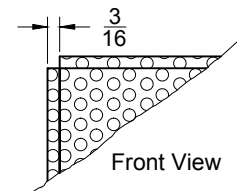

## Perforated Screen - Non Ducted - Return Aluminum or Steel

- Models: **XG-PRTB-6** Aluminum - Lay in T-Bar  
**XG-PRTB-8** Aluminum - Tegular T-Bar  
**XG-PRTB-9** Aluminum - Donn Finline (USG) Ceiling Grid.  
**XG-SPRTB-6** Steel - Lay in T-Bar  
**XG-SPRTB-8** Steel - Tegular T-Bar  
**XG-SPRTB-9** Steel - Donn Finline (USG) Ceiling Grid

### Models: XG-PRTB-6 and XG-SPRTB-6 ( Lay in T-Bar )

### Models: XG-PRTB-8 and XG-SPRTB-8 ( Tegular T-Bar )

Perforated Face Return  
3/16 Diameter Holes ON  
1/4 Staggered Centers

### Models: XG-PRTB-9 and XG-SPRTB-9 ( Donn Finline Ceiling Grid )

Available Sizes (Width x Height)

Perimeter Style	T-Bar Spacing	Actual Face Size		
		- 6	- 8	- 9
- 6	12 x 12	11 3/4 x 11 3/4		
- 6, - 8, - 9	24 x 12	23 3/4 x 11 3/4	22 7/8 x 10 7/8	23 3/8 x 11 3/8
- 6, - 8, - 9	24 x 24	23 3/4 x 23 3/4	22 7/8 x 22 7/8	23 3/8 x 23 3/8
- 6	36 x 24	35 3/4 x 23 3/4		
- 6	48 x 12	47 3/4 x 11 3/4		
- 6	48 x 24	47 3/4 x 23 3/4		