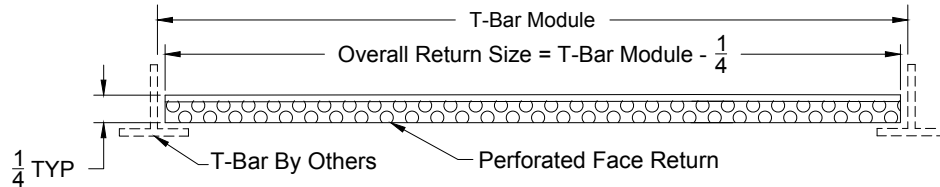

## Perforated Screen - Non Ducted - Return Aluminum or Steel

- Models: **XG-PRTB-6** Aluminum - Lay in T-Bar  
**XG-PRTB-8** Aluminum - Tegular T-Bar  
**XG-PRTB-9** Aluminum - Donn Finline (USG) Ceiling Grid.  
**XG-SPRTB-6** Steel - Lay in T-Bar  
**XG-SPRTB-8** Steel - Tegular T-Bar  
**XG-SPRTB-9** Steel - Donn Finline (USG) Ceiling Grid

### Models: XG-PRTB-6 and XG-SPRTB-6 ( Lay in T-Bar )

### Models: XG-PRTB-8 and XG-SPRTB-8 ( Tegular T-Bar )

Perforated Face Return  
3/16 Diameter Holes ON  
1/4 Staggered Centers

### Models: XG-PRTB-9 and XG-SPRTB-9 ( Donn Finline Ceiling Grid )

Available Sizes (Width x Height)

Perimeter Style	T-Bar Spacing	Actual Face Size		
		- 6	- 8	- 9
- 6	12 x 12	11 3/4 x 11 3/4		
- 6, - 8, - 9	24 x 12	23 3/4 x 11 3/4	22 7/8 x 10 7/8	23 3/8 x 11 3/8
- 6, - 8, - 9	24 x 24	23 3/4 x 23 3/4	22 7/8 x 22 7/8	23 3/8 x 23 3/8
- 6	36 x 24	35 3/4 x 23 3/4		
- 6	48 x 12	47 3/4 x 11 3/4		
- 6	48 x 24	47 3/4 x 23 3/4		