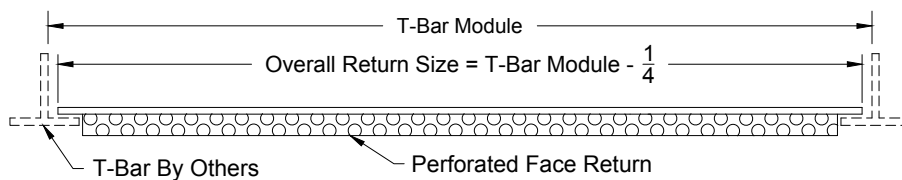

## Perforated Screen - Non Ducted - Return Aluminum or Steel

- Models: **XG-PRTB-6** Aluminum - Lay in T-Bar  
**XG-PRTB-8** Aluminum - Tegular T-Bar  
**XG-PRTB-9** Aluminum - Donn Finline (USG) Ceiling Grid.  
**XG-SPRTB-6** Steel - Lay in T-Bar  
**XG-SPRTB-8** Steel - Tegular T-Bar  
**XG-SPRTB-9** Steel - Donn Finline (USG) Ceiling Grid

### Models: XG-PRTB-6 and XG-SPRTB-6 ( Lay in T-Bar )

### Models: XG-PRTB-8 and XG-SPRTB-8 ( Tegular T-Bar )

Perforated Face Return  
3/16 Diameter Holes ON  
1/4 Staggered Centers

### Models: XG-PRTB-9 and XG-SPRTB-9 ( Donn Finline Ceiling Grid )

Available Sizes (Width x Height)

Perimeter Style	T-Bar Spacing	Actual Face Size		
		- 6	- 8	- 9
- 6	12 x 12	11 3/4 x 11 3/4		
- 6, - 8, - 9	24 x 12	23 3/4 x 11 3/4	22 7/8 x 10 7/8	23 3/8 x 11 3/8
- 6, - 8, - 9	24 x 24	23 3/4 x 23 3/4	22 7/8 x 22 7/8	23 3/8 x 23 3/8
- 6	36 x 24	35 3/4 x 23 3/4		
- 6	48 x 12	47 3/4 x 11 3/4		
- 6	48 x 24	47 3/4 x 23 3/4		