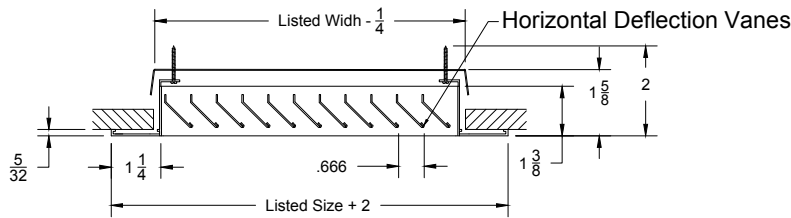

Return Grilles and Registers
Steel - 45° Louvered Face

Models: **XG-SRH-1-CM** Steel Return Grille - Concealed Mount

Model: XG-SRH-1 CM (Steel Return Grille - Surface Mount)

Face View (XG-SRH-1 Model)

Model: XG-SRH-1 CM -XG-OBD (Steel Return Grille - Concealed Mounting)

Face View (XG-SRH-1 Model)

Notes: (check if provided)

1. Available Finishes	2. Available Accessories	3. Available Options	4. Construction Details
Standard Finish: 01 White. Optional Finish (additional Charge): 02 Satin Silver 03 Black. 28 Custom Color / Setup Charge	XG-OBD - Steel Opposed Blade	IS - Insect Screen.	