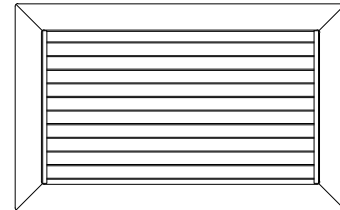

Return Grilles and Registers
Steel - 45° Louvered Face

Models: **XG-SRH-1-CM** Steel Return Grille - Concealed Mount

Model: XG-SRH-1 CM (Steel Return Grille - Surface Mount)

Face View (XG-SRH-1 Model)

Model: XG-SRH-1 CM -XG-OBD (Steel Return Grille - Concealed Mounting)

Face View (XG-SRH-1 Model)

Notes: (check if provided)

1. Available Finishes	2. Available Accessories	3. Available Options	4. Construction Details
Standard Finish: 01 White. Optional Finish (additional Charge): 02 Satin Silver 03 Black. 28 Custom Color / Setup Charge	XG-OBD - Steel Opposed Blade	IS - Insect Screen.	