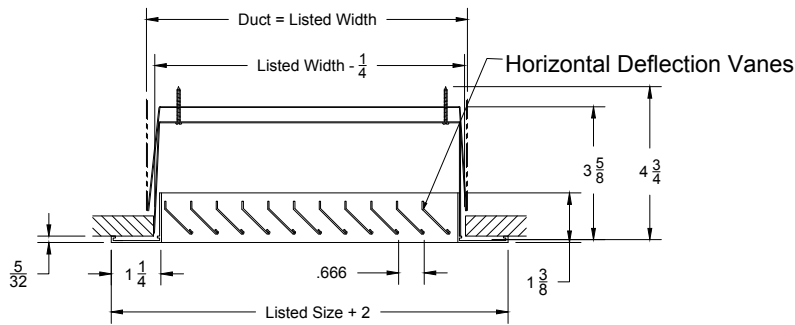

Return Grilles and Registers
Steel - 45° Louvered Face

Models: **XG-SRH-1-CM** Steel Return Grille - Concealed Mount

Model: XG-SRH-1 CM (Steel Return Grille - Surface Mount)

Face View (XG-SRH-1 Model)

Model: XG-SRH-1 CM -XG-OBD (Steel Return Grille - Concealed Mounting)

Face View (XG-SRH-1 Model)

Notes: (check if provided)

1. Available Finishes	2. Available Accessories	3. Available Options	4. Construction Details
Standard Finish: 01 White. Optional Finish (additional Charge): 02 Satin Silver 03 Black. 28 Custom Color / Setup Charge	XG-OBD - Steel Opposed Blade	IS - Insect Screen.	