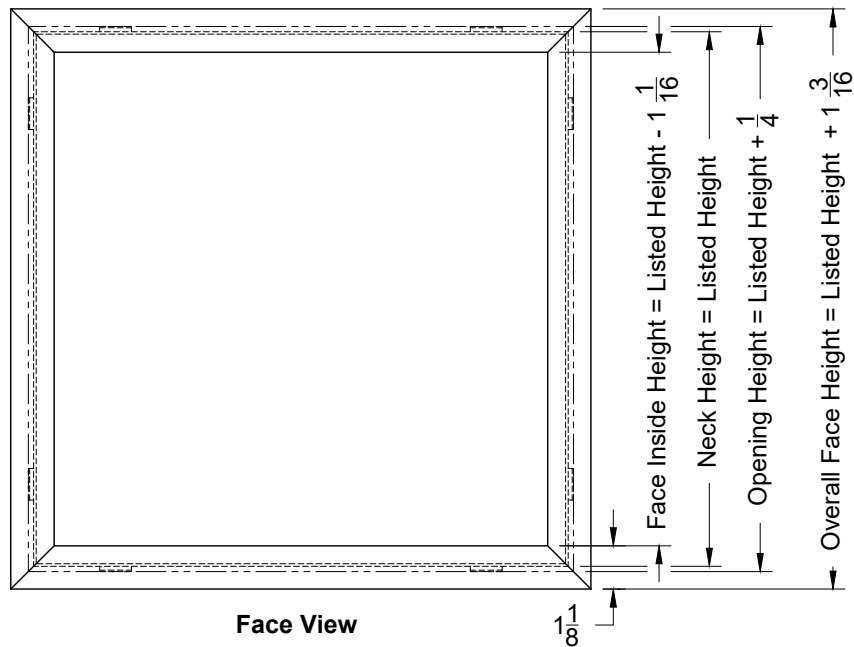

Model: XG-TBPF T-Bar Plaster Frame

XG-TBPF - T-Bar Lay-In

Optional TBPF Mounting Kit - TBPFMK

Listed Size
12 x 12
24 x 12
20 x 20
24 x 24
36 x 24
36 x 36
48 x 24
48 x 48

1. Available Finishes	2. Available Accessories	3. Available Options	4. Construction Details
Standard Finish: 01 White Optional Finish 02 Satin Silver 03 Black		TBPFMK - T-Bar Plaster Frame Mounting Kit	<ul style="list-style-type: none"> Aluminum Construction Only Available in Listed Sizes

All Dimensions $\pm 1/16$ "

Model: XG-STBPF Steel T-Bar Plaster Frame

XG-STBPF- T-Bar Lay-In

Listed Size
12 x 12
24 x 12
24 x 24
36 x 24
36 x 36
48 x 24
48 x 48

1. Available Finishes	2. Available Accessories	3. Available Options	4. Construction Details
Standard Finish: 01 White Optional Finish 02 Satin Silver 03 Black		TBPFMK - T-Bar Plaster Frame Mounting Kit	<ul style="list-style-type: none"> Steel Construction Only Available in Listed Sizes

All Dimensions $\pm 1/16$ "