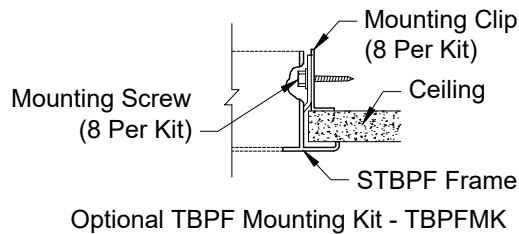

Model: XG-TBPF T-Bar Plaster Frame

XG-TBPF - T-Bar Lay-In

Optional TBPF Mounting Kit - TBPFMK

Listed Size
12 x 12
24 x 12
20 x 20
24 x 24
36 x 24
36 x 36
48 x 24
48 x 48

1. Available Finishes	2. Available Accessories	3. Available Options	4. Construction Details
Standard Finish: 01 White Optional Finish 02 Satin Silver 03 Black		TBPFMK - T-Bar Plaster Frame Mounting Kit	<ul style="list-style-type: none"> Aluminum Construction Only Available in Listed Sizes

All Dimensions $\pm 1/16$ "

Model: XG-STBPF Steel T-Bar Plaster Frame

XG-STBPF- T-Bar Lay-In

Listed Size
12 x 12
24 x 12
24 x 24
36 x 24
36 x 36
48 x 24
48 x 48

1. Available Finishes	2. Available Accessories	3. Available Options	4. Construction Details
Standard Finish: 01 White Optional Finish 02 Satin Silver 03 Black		TBPFMK - T-Bar Plaster Frame Mounting Kit	<ul style="list-style-type: none"> Steel Construction Only Available in Listed Sizes