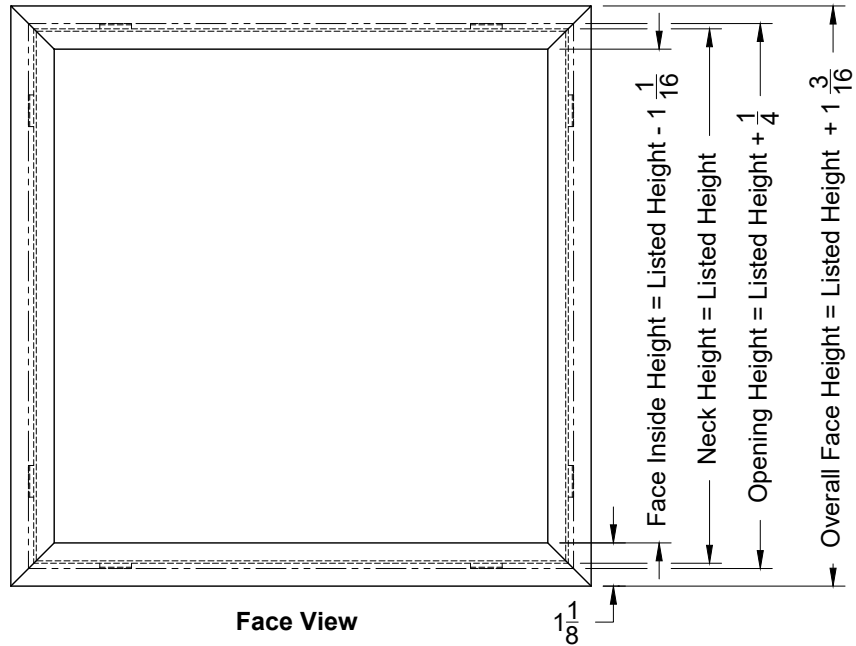

Model: XG-TBPF T-Bar Plaster Frame

XG-TBPF - T-Bar Lay-In

Optional TBPF Mounting Kit - TBPFMK

Listed Size
12 x 12
24 x 12
20 x 20
24 x 24
36 x 24
36 x 36
48 x 24
48 x 48

1. Available Finishes	2. Available Accessories	3. Available Options	4. Construction Details
Standard Finish: 01 White Optional Finish 02 Satin Silver 03 Black		TBPFMK - T-Bar Plaster Frame Mounting Kit	<ul style="list-style-type: none"> Aluminum Construction Only Available in Listed Sizes

All Dimensions $\pm 1/16$ "

Model: XG-STBPF Steel T-Bar Plaster Frame

XG-STBPF- T-Bar Lay-In

Listed Size
12 x 12
24 x 12
24 x 24
36 x 24
36 x 36
48 x 24
48 x 48

1. Available Finishes	2. Available Accessories	3. Available Options	4. Construction Details
Standard Finish: 01 White Optional Finish 02 Satin Silver 03 Black		TBPFMK - T-Bar Plaster Frame Mounting Kit	<ul style="list-style-type: none"> Steel Construction Only Available in Listed Sizes

All Dimensions $\pm 1/16$ "