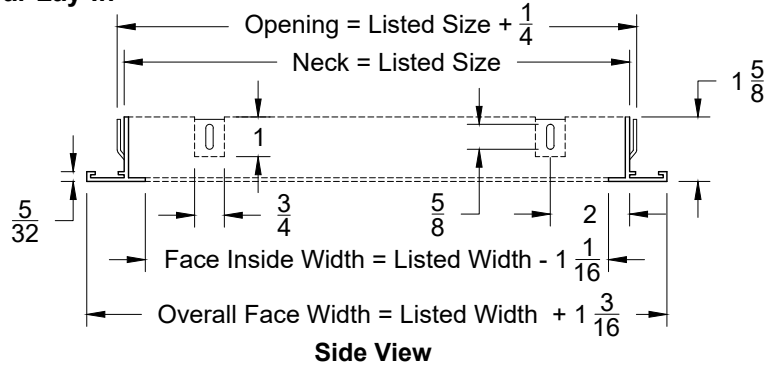

Model: XG-TBPF T-Bar Plaster Frame

XG-TBPF - T-Bar Lay-In

Optional TBPF Mounting Kit - TBPFMK

Listed Size
12 x 12
24 x 12
20 x 20
24 x 24
36 x 24
36 x 36
48 x 24
48 x 48

1. Available Finishes	2. Available Accessories	3. Available Options	4. Construction Details
Standard Finish: 01 White Optional Finish 02 Satin Silver 03 Black		TBPFMK - T-Bar Plaster Frame Mounting Kit	<ul style="list-style-type: none"> Aluminum Construction Only Available in Listed Sizes

All Dimensions $\pm 1/16$ "

Model: XG-STBPF Steel T-Bar Plaster Frame

XG-STBPF- T-Bar Lay-In

Listed Size
12 x 12
24 x 12
24 x 24
36 x 24
36 x 36
48 x 24
48 x 48

1. Available Finishes	2. Available Accessories	3. Available Options	4. Construction Details
Standard Finish: 01 White Optional Finish 02 Satin Silver 03 Black		TBPFMK - T-Bar Plaster Frame Mounting Kit	<ul style="list-style-type: none"> Steel Construction Only Available in Listed Sizes

All Dimensions $\pm 1/16$ "