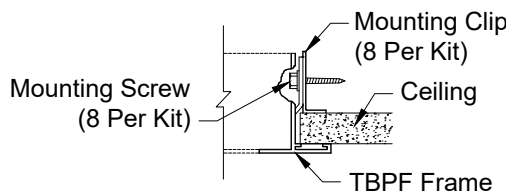

Model: XG-TBPF T-Bar Plaster Frame

XG-TBPF - T-Bar Lay-In

Optional TBPF Mounting Kit - TBPFMK

Listed Size
12 x 12
24 x 12
20 x 20
24 x 24
36 x 24
36 x 36
48 x 24
48 x 48

1. Available Finishes	2. Available Accessories	3. Available Options	4. Construction Details
Standard Finish: 01 White Optional Finish 02 Satin Silver 03 Black		TBPFMK - T-Bar Plaster Frame Mounting Kit	<ul style="list-style-type: none"> Aluminum Construction Only Available in Listed Sizes

All Dimensions $\pm 1/16$ "

Model: XG-STBPF Steel T-Bar Plaster Frame

XG-STBPF- T-Bar Lay-In

Listed Size
12 x 12
24 x 12
24 x 24
36 x 24
36 x 36
48 x 24
48 x 48

1. Available Finishes	2. Available Accessories	3. Available Options	4. Construction Details
Standard Finish: 01 White Optional Finish 02 Satin Silver 03 Black		TBPFMK - T-Bar Plaster Frame Mounting Kit	<ul style="list-style-type: none"> Steel Construction Only Available in Listed Sizes