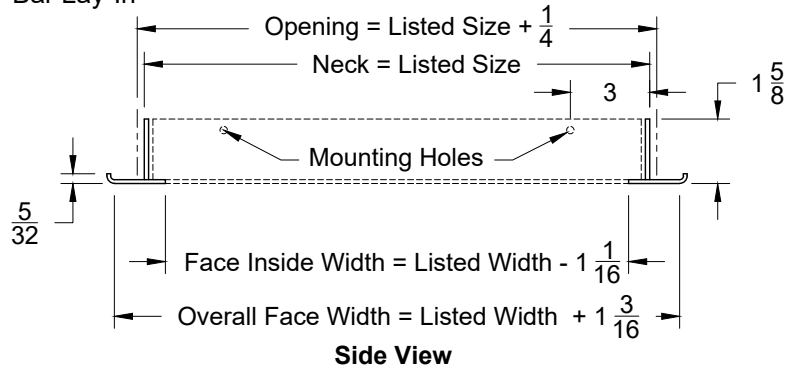

Model: XG-TBPF T-Bar Plaster Frame

XG-TBPF - T-Bar Lay-In

Optional TBPF Mounting Kit - TBPFMK

Listed Size
12 x 12
24 x 12
20 x 20
24 x 24
36 x 24
36 x 36
48 x 24
48 x 48

1. Available Finishes	2. Available Accessories	3. Available Options	4. Construction Details
Standard Finish: 01 White Optional Finish 02 Satin Silver 03 Black		TBPFMK - T-Bar Plaster Frame Mounting Kit	<ul style="list-style-type: none"> Aluminum Construction Only Available in Listed Sizes

All Dimensions $\pm 1/16$ "

Model: XG-STBPF Steel T-Bar Plaster Frame

XG-STBPF- T-Bar Lay-In

Listed Size
12 x 12
24 x 12
24 x 24
36 x 24
36 x 36
48 x 24
48 x 48

1. Available Finishes	2. Available Accessories	3. Available Options	4. Construction Details
Standard Finish: 01 White Optional Finish 02 Satin Silver 03 Black		TBPFMK - T-Bar Plaster Frame Mounting Kit	<ul style="list-style-type: none"> Steel Construction Only Available in Listed Sizes

All Dimensions $\pm 1/16$ "