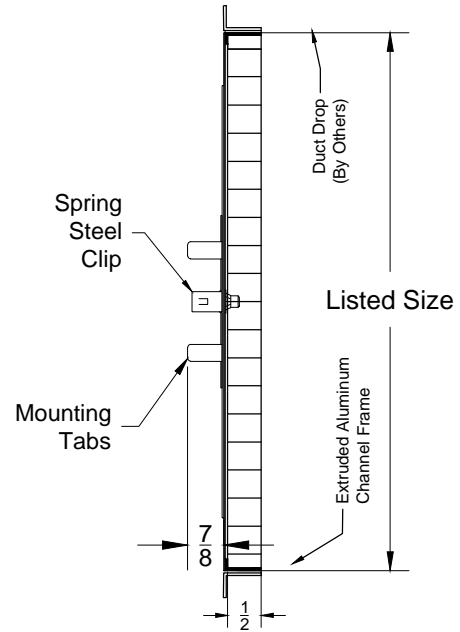

GRD Accessories

Equalizing Grid with Radial Shutter Damper

Models: **XG-G3-RSD** Equalizing Grid with Radial Shutter Damper

Model: XG-G3-RSD

Available Sizes
06"
08"
10"
12"

Notes: (check if provided)

<p>1. Available Finishes 24 - MILL FINISH</p>	<p>2. Construction Details</p> <ul style="list-style-type: none"> • Available in sizes only as listed. • All are shipped unattached. • Galvanized Steel Construction.
--	---