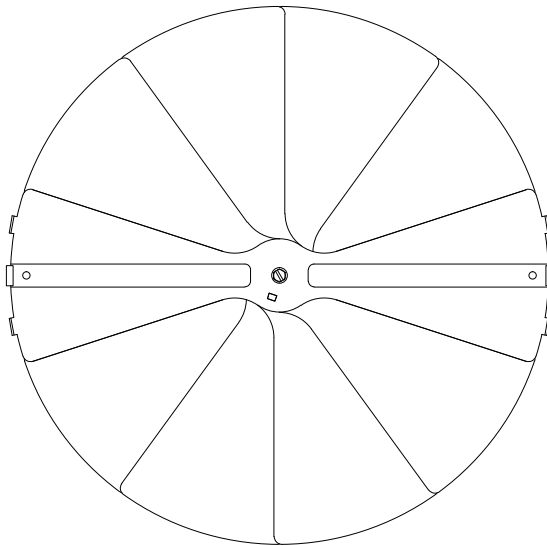

GRD Accessories

Equalizing Grid with Radial Shutter Damper

Models: **XG-G3-RSD** Equalizing Grid with Radial Shutter Damper

Model: XG-G3-RSD

Available Sizes
06"
08"
10"
12"

Notes: (check if provided)

<p>1. Available Finishes 24 - MILL FINISH</p>	<p>2. Construction Details</p> <ul style="list-style-type: none"> • Available in sizes only as listed. • All are shipped unattached. • Galvanized Steel Construction.
--	---