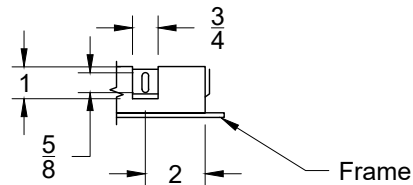

Model: XG-LIPF Lay In Plaster Frame

XG-LIPF - Lay-In Plaster Frame

1. Available Finishes	2. Available Accessories	3. Available Options	4. Construction Details
Standard Finish: 01 White Optional Finish 02 Satin Silver 03 Black 28 Custom Color		TBPFMK - T-Bar Plaster Frame Mounting Kit	<ul style="list-style-type: none"> Aluminum Construction <p style="text-align: right;">All Dimensions ±1/16"</p>

Model: XG-SLIPF Steel Lay-in Plaster Frame

XG-SLIPF - Lay-In Plaster Frame

1. Available Finishes	2. Available Accessories	3. Available Options	4. Construction Details
Standard Finish: 01 White Optional Finish 02 Satin Silver 03 Black 28 Custom Color		TBPFMK - T-Bar Plaster Frame Mounting Kit	<ul style="list-style-type: none"> Aluminum Construction <p style="text-align: right;">All Dimensions ±1/16"</p>