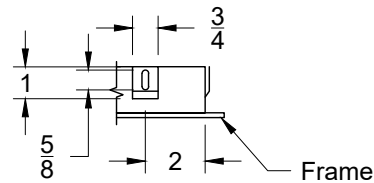

Model: XG-LIPF Lay In Plaster Frame

XG-LIPF - Lay-In Plaster Frame

1. Available Finishes	2. Available Accessories	3. Available Options	4. Construction Details
Standard Finish: 01 White Optional Finish 02 Satin Silver 03 Black 28 Custom Color		TBPFMK - T-Bar Plaster Frame Mounting Kit	<ul style="list-style-type: none"> Aluminum Construction <p style="text-align: right;">All Dimensions ±1/16"</p>

Model: XG-SLIPF Steel Lay-in Plaster Frame

XG-SLIPF - Lay-In Plaster Frame

1. Available Finishes	2. Available Accessories	3. Available Options	4. Construction Details
Standard Finish: 01 White Optional Finish 02 Satin Silver 03 Black 28 Custom Color		TBPFMK - T-Bar Plaster Frame Mounting Kit	<ul style="list-style-type: none"> Aluminum Construction <p style="text-align: right;">All Dimensions ±1/16"</p>