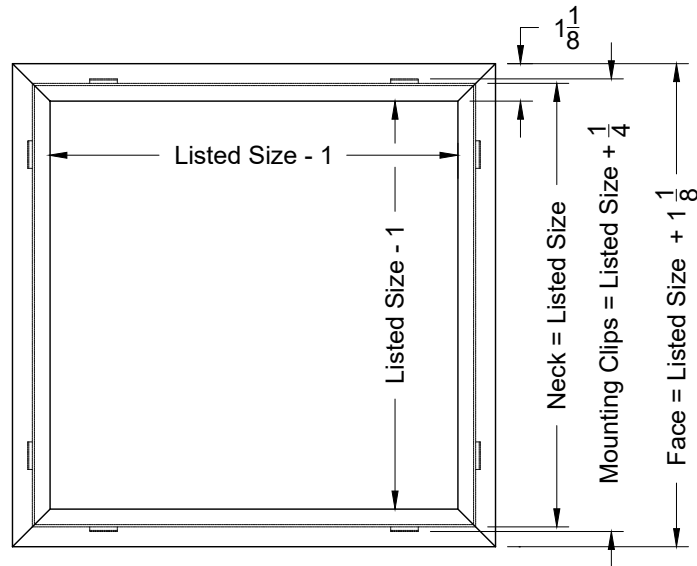

Model: XG-LIPF Lay In Plaster Frame

XG-LIPF - Lay-In Plaster Frame

1. Available Finishes	2. Available Accessories	3. Available Options	4. Construction Details
Standard Finish: 01 White Optional Finish 02 Satin Silver 03 Black 28 Custom Color		TBPFMK - T-Bar Plaster Frame Mounting Kit	<ul style="list-style-type: none"> Aluminum Construction <p style="text-align: right;">All Dimensions ±1/16"</p>

Model: XG-SLIPF Steel Lay-in Plaster Frame

XG-SLIPF - Lay-In Plaster Frame

1. Available Finishes	2. Available Accessories	3. Available Options	4. Construction Details
Standard Finish: 01 White Optional Finish 02 Satin Silver 03 Black 28 Custom Color		TBPFMK - T-Bar Plaster Frame Mounting Kit	<ul style="list-style-type: none"> Aluminum Construction <p style="text-align: right;">All Dimensions ±1/16"</p>