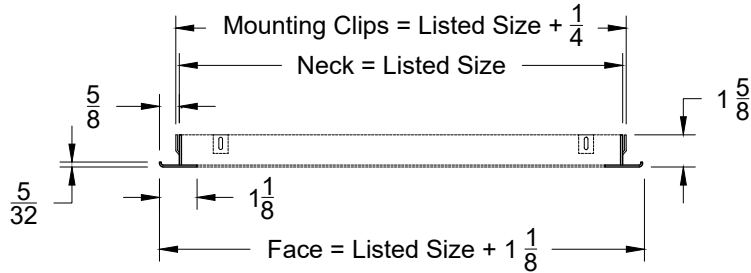

Model: XG-LIPF Lay In Plaster Frame

XG-LIPF - Lay-In Plaster Frame

1. Available Finishes	2. Available Accessories	3. Available Options	4. Construction Details
Standard Finish: 01 White Optional Finish 02 Satin Silver 03 Black 28 Custom Color		TBPFMK - T-Bar Plaster Frame Mounting Kit	<ul style="list-style-type: none"> Aluminum Construction <p style="text-align: right;">All Dimensions ±1/16"</p>

Model: XG-SLIPF Steel Lay-in Plaster Frame

XG-SLIPF - Lay-In Plaster Frame

1. Available Finishes	2. Available Accessories	3. Available Options	4. Construction Details
Standard Finish: 01 White Optional Finish 02 Satin Silver 03 Black 28 Custom Color		TBPFMK - T-Bar Plaster Frame Mounting Kit	<ul style="list-style-type: none"> Aluminum Construction <p style="text-align: right;">All Dimensions ±1/16"</p>