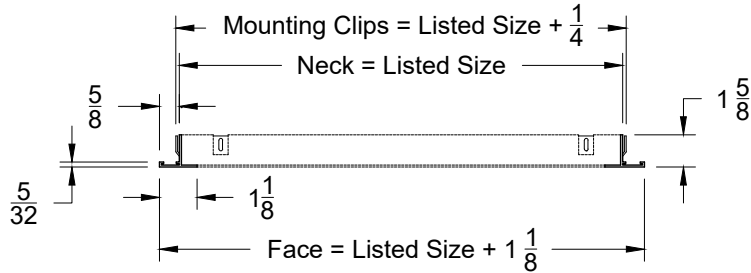

Model: XG-LIPF Lay In Plaster Frame

XG-LIPF - Lay-In Plaster Frame

1. Available Finishes	2. Available Accessories	3. Available Options	4. Construction Details
Standard Finish: 01 White Optional Finish 02 Satin Silver 03 Black 28 Custom Color		TBPFMK - T-Bar Plaster Frame Mounting Kit	<ul style="list-style-type: none"> Aluminum Construction <p style="text-align: right;">All Dimensions ±1/16"</p>

Model: XG-SLIPF Steel Lay-in Plaster Frame

XG-SLIPF - Lay-In Plaster Frame

1. Available Finishes	2. Available Accessories	3. Available Options	4. Construction Details
Standard Finish: 01 White Optional Finish 02 Satin Silver 03 Black 28 Custom Color		TBPFMK - T-Bar Plaster Frame Mounting Kit	<ul style="list-style-type: none"> Aluminum Construction <p style="text-align: right;">All Dimensions ±1/16"</p>