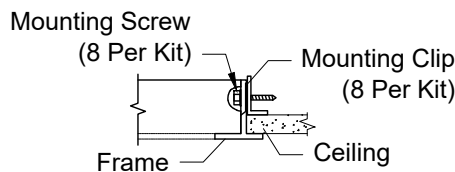

Model: XG-LIPF Lay In Plaster Frame

XG-LIPF - Lay-In Plaster Frame

1. Available Finishes	2. Available Accessories	3. Available Options	4. Construction Details
Standard Finish: 01 White Optional Finish 02 Satin Silver 03 Black 28 Custom Color		TBPFMK - T-Bar Plaster Frame Mounting Kit	<ul style="list-style-type: none"> Aluminum Construction <p style="text-align: right;">All Dimensions ±1/16"</p>

Model: XG-SLIPF Steel Lay-in Plaster Frame

XG-SLIPF - Lay-In Plaster Frame

1. Available Finishes	2. Available Accessories	3. Available Options	4. Construction Details
Standard Finish: 01 White Optional Finish 02 Satin Silver 03 Black 28 Custom Color		TBPFMK - T-Bar Plaster Frame Mounting Kit	<ul style="list-style-type: none"> Aluminum Construction <p style="text-align: right;">All Dimensions ±1/16"</p>