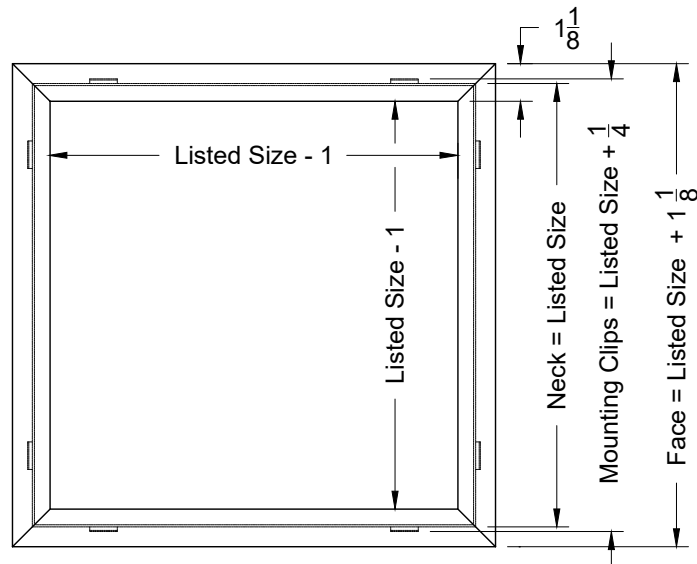

Model: XG-LIPF Lay In Plaster Frame

XG-LIPF - Lay-In Plaster Frame

1. Available Finishes	2. Available Accessories	3. Available Options	4. Construction Details
Standard Finish: 01 White Optional Finish 02 Satin Silver 03 Black 28 Custom Color		TBPFMK - T-Bar Plaster Frame Mounting Kit	<ul style="list-style-type: none"> Aluminum Construction <p style="text-align: right;">All Dimensions ±1/16"</p>

Model: XG-SLIPF Steel Lay-in Plaster Frame

XG-SLIPF - Lay-In Plaster Frame

1. Available Finishes	2. Available Accessories	3. Available Options	4. Construction Details
Standard Finish: 01 White Optional Finish 02 Satin Silver 03 Black 28 Custom Color		TBPFMK - T-Bar Plaster Frame Mounting Kit	<ul style="list-style-type: none"> Aluminum Construction <p style="text-align: right;">All Dimensions ±1/16"</p>