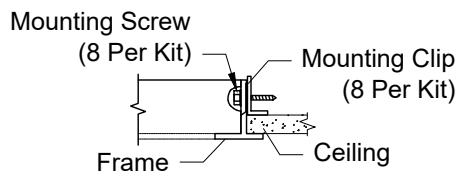

Model: XG-LIPF Lay In Plaster Frame

XG-LIPF - Lay-In Plaster Frame

1. Available Finishes	2. Available Accessories	3. Available Options	4. Construction Details
Standard Finish: 01 White Optional Finish 02 Satin Silver 03 Black 28 Custom Color		TBPFMK - T-Bar Plaster Frame Mounting Kit	<ul style="list-style-type: none"> Aluminum Construction <p style="text-align: right;">All Dimensions ±1/16"</p>

Model: XG-SLIPF Steel Lay-in Plaster Frame

XG-SLIPF - Lay-In Plaster Frame

1. Available Finishes	2. Available Accessories	3. Available Options	4. Construction Details
Standard Finish: 01 White Optional Finish 02 Satin Silver 03 Black 28 Custom Color		TBPFMK - T-Bar Plaster Frame Mounting Kit	<ul style="list-style-type: none"> Aluminum Construction <p style="text-align: right;">All Dimensions ±1/16"</p>