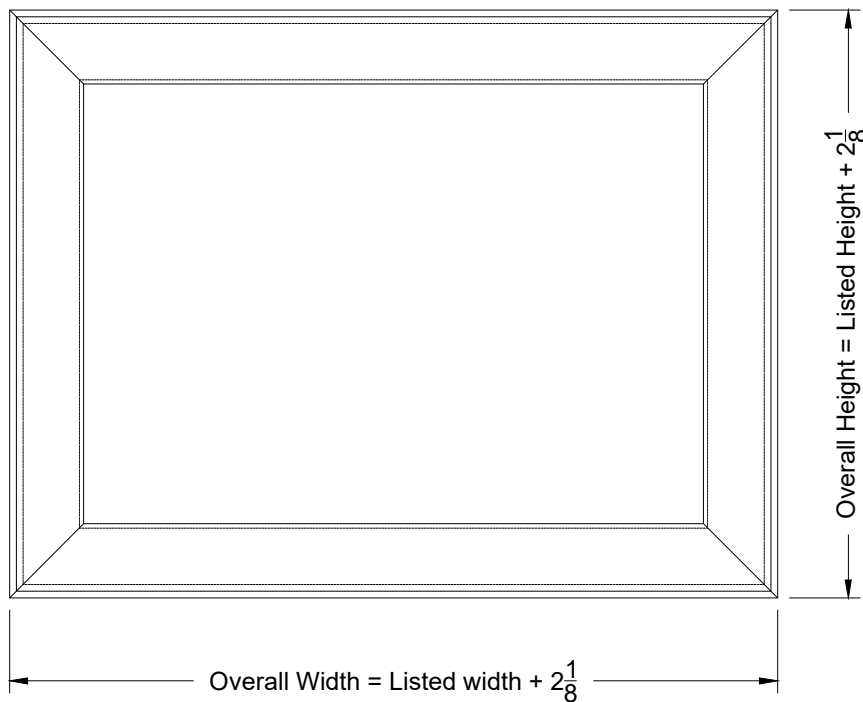

Model: XG-PF

Plaster Frame - Side Wall Mounted

XG-PF - Side Wall Mounted

Side View

Face View

1. Available Finishes	2. Available Accessories	3. Available Options	4. Construction Details
Standard Finish: 01 White Finish 24 Mill Finish Optional Finish 02 Satin Silver 03 Black			<ul style="list-style-type: none"> • Aluminum Construction • Available in one piece size up to 48" x 48" odd sizes multiplier applies • All are shipped unattached <p style="text-align: right;">All Dimensions $\pm 1/16"$</p>