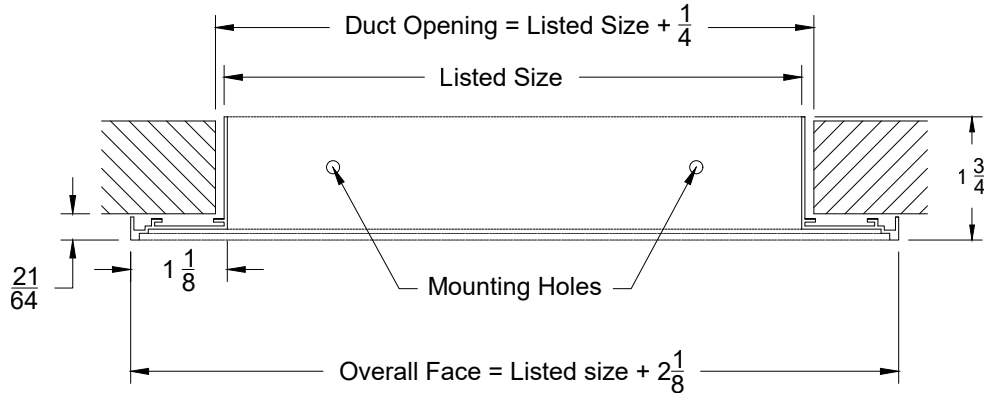

Model: XG-PF

Plaster Frame - Side Wall Mounted

XG-PF - Side Wall Mounted

Side View

Face View

1. Available Finishes	2. Available Accessories	3. Available Options	4. Construction Details
Standard Finish: 01 White Finish 24 Mill Finish Optional Finish 02 Satin Silver 03 Black			<ul style="list-style-type: none"> • Aluminum Construction • Available in one piece size up to 48" x 48" odd sizes multiplier applies • All are shipped unattached <p style="text-align: right;">All Dimensions $\pm 1/16"$</p>