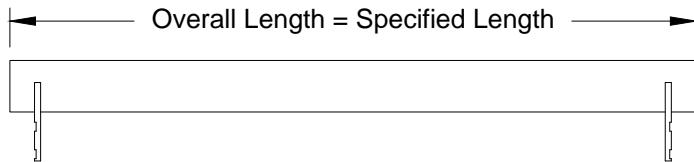

Linear Bar Grilles - Core Only Extruded Aluminum - 1/8" Bars - 1/4" Center

Models: XG-2300/XG-2400 CO 0° Deflection
 XG-2315/XG-2415 CO 15° Deflection
 XG-2330/XG-2430 CO 30° Deflection

Face View (All Models)

Section A-A - All Models

Section B-B - All Models

Models Available		
Grilles	Registers	Deflection
XG-2300 XG-2400	XG-2300	0°
XG-2315 XG-2415	XG-2315	15°
XG-2330 XG-2430	XG-2330	30°

* Available Overall Width (Inches)																					
1 1/2	2	2 1/2	3	3 1/2	4	4 1/2	5	5 1/2	6	6 1/2	7	7 1/2	8	8 1/2	9	9 1/2	10	10 1/2	11	11 1/2	12
Number of Bars																					
3	5	7	9	11	13	15	17	19	21	23	25	27	29	31	33	35	37	39	41	43	45

Notes: (check if provided)

1. Available Finishes	2. Available Accessories	3. Available Options	4. Construction Details
Standard Finish: 01 White. Optional Finish (additional charge): 02 Satin Silver 03 Black 04 Clear Anodized. Optional Finish (extra charge): 24 Mill Finish			<ul style="list-style-type: none"> • Widths available in 1/2" increments from 1" to 12" • for Series XG-2300-CO / XG-2400-CO. • Length available in single pieces up to 72". • Longer sections are available only as separate non-connected sections. For lengths less than 72", round up to the next listed size.