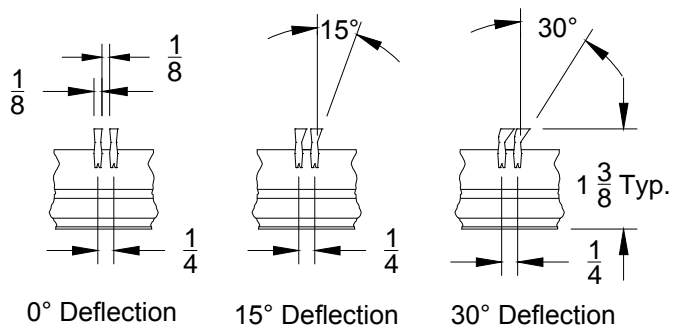

Linear Bar Grilles - Core Only Extruded Aluminum - 1/8" Bars - 1/4" Center

Models: XG-2300/XG-2400 CO 0° Deflection
 XG-2315/XG-2415 CO 15° Deflection
 XG-2330/XG-2430 CO 30° Deflection

Face View (All Models)

Section A-A - All Models

Section B-B - All Models

Models Available		
Grilles	Registers	Deflection
XG-2300 XG-2400	XG-2300	0°
XG-2315 XG-2415	XG-2315	15°
XG-2330 XG-2430	XG-2330	30°

* Available Overall Width (Inches)																					
1 1/2	2	2 1/2	3	3 1/2	4	4 1/2	5	5 1/2	6	6 1/2	7	7 1/2	8	8 1/2	9	9 1/2	10	10 1/2	11	11 1/2	12
Number of Bars																					
3	5	7	9	11	13	15	17	19	21	23	25	27	29	31	33	35	37	39	41	43	45

Notes: (check if provided)

1. Available Finishes	2. Available Accessories	3. Available Options	4. Construction Details
Standard Finish: 01 White. Optional Finish (additional charge): 02 Satin Silver 03 Black 04 Clear Anodized. Optional Finish (extra charge): 24 Mill Finish			<ul style="list-style-type: none"> • Widths available in 1/2" increments from 1" to 12" • for Series XG-2300-CO / XG-2400-CO. • Length available in single pieces up to 72". • Longer sections are available only as separate non-connected sections. For lengths less than 72", round up to the next listed size.