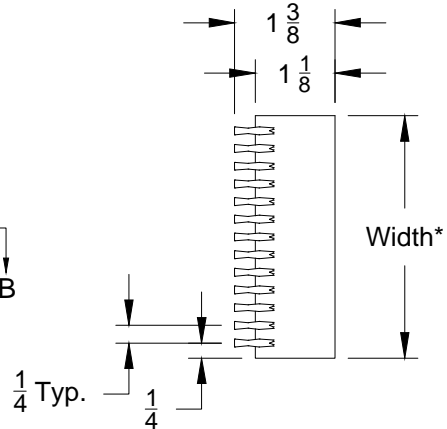

Linear Bar Grilles - Core Only Extruded Aluminum - 1/8" Bars - 1/4" Center

Models: XG-2300/XG-2400 CO 0° Deflection
 XG-2315/XG-2415 CO 15° Deflection
 XG-2330/XG-2430 CO 30° Deflection

Face View (All Models)

Section A-A - All Models

Section B-B - All Models

Models Available		
Grilles	Registers	Deflection
XG-2300 XG-2400	XG-2300	0°
XG-2315 XG-2415	XG-2315	15°
XG-2330 XG-2430	XG-2330	30°

* Available Overall Width (Inches)																					
1 1/2	2	2 1/2	3	3 1/2	4	4 1/2	5	5 1/2	6	6 1/2	7	7 1/2	8	8 1/2	9	9 1/2	10	10 1/2	11	11 1/2	12
Number of Bars																					
3	5	7	9	11	13	15	17	19	21	23	25	27	29	31	33	35	37	39	41	43	45

Notes: (check if provided)

1. Available Finishes	2. Available Accessories	3. Available Options	4. Construction Details
Standard Finish: 01 White. Optional Finish (additional charge): 02 Satin Silver 03 Black 04 Clear Anodized. Optional Finish (extra charge): 24 Mill Finish			<ul style="list-style-type: none"> • Widths available in 1/2" increments from 1" to 12" • for Series XG-2300-CO / XG-2400-CO. • Length available in single pieces up to 72". • Longer sections are available only as separate non-connected sections. For lengths less than 72", round up to the next listed size.