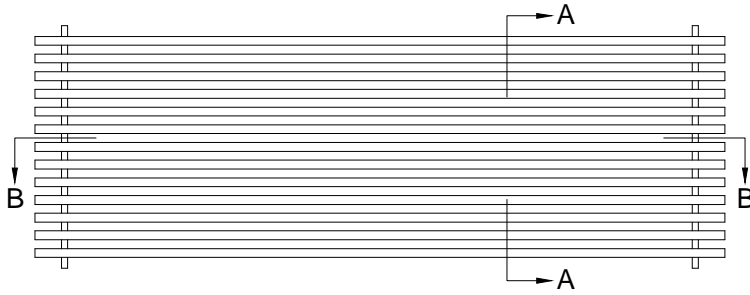

Linear Bar Grilles - Core Only Extruded Aluminum - 1/8" Bars - 1/4" Center

Models: XG-2300/XG-2400 CO 0° Deflection
 XG-2315/XG-2415 CO 15° Deflection
 XG-2330/XG-2430 CO 30° Deflection

Face View (All Models)

Section A-A - All Models

Section B-B - All Models

Models Available		
Grilles	Registers	Deflection
XG-2300 XG-2400	XG-2300	0°
XG-2315 XG-2415	XG-2315	15°
XG-2330 XG-2430	XG-2330	30°

* Available Overall Width (Inches)																					
1 1/2	2	2 1/2	3	3 1/2	4	4 1/2	5	5 1/2	6	6 1/2	7	7 1/2	8	8 1/2	9	9 1/2	10	10 1/2	11	11 1/2	12
Number of Bars																					
3	5	7	9	11	13	15	17	19	21	23	25	27	29	31	33	35	37	39	41	43	45

Notes: (check if provided)

1. Available Finishes	2. Available Accessories	3. Available Options	4. Construction Details
Standard Finish: 01 White. Optional Finish (additional charge): 02 Satin Silver 03 Black 04 Clear Anodized. Optional Finish (extra charge): 24 Mill Finish			<ul style="list-style-type: none"> • Widths available in 1/2" increments from 1" to 12" • for Series XG-2300-CO / XG-2400-CO. • Length available in single pieces up to 72". • Longer sections are available only as separate non-connected sections. For lengths less than 72", round up to the next listed size.