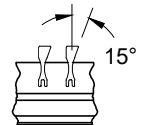

Model: XG-2700H      1/8" Bars on 1/2" Center - 0°, 15° and 30° Deflection - Concealed Mount Ceiling/ Side Wall

**XG-2700H - Concealed Mounting**

**End View**

**Side View**

**Face View**

0° Deflection

15° Deflection

**3. Available Options**

**4. Construction Details**

- Material Extruded Aluminum

All Dimensions  $\pm 1/16$ "