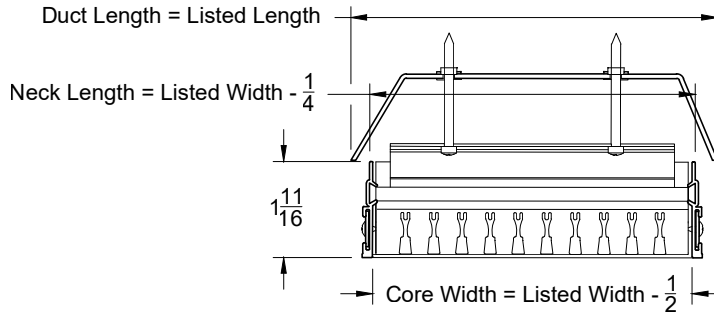

Model: XG-2700H      1/8" Bars on 1/2" Center - 0°, 15° and 30° Deflection - Concealed Mount Ceiling/ Side Wall

**XG-2700H - Concealed Mounting**

**End View**

**Side View**

**Face View**

0° Deflection

15° Deflection

30° Deflection

**1. Available Finishes**

- Standard Finish:  
 01 White  
 Optional Finish(Extra Charge)  
 02 Satin Silver  
 03 Black  
 041 Clear Anodized  
 28 - Special/Setup Charge

**2. Available Accessories**

**3. Available Options**

**4. Construction Details**

- Material Extruded Aluminum

All Dimensions  $\pm 1/16$ "