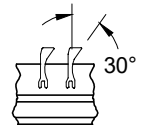

1. Available Finishes

1. Standard Finish:
   01 White
   Optional Finish(Extra Charge)
   02 Satin Silver
   03 Black
   041 Clear Anodized
   28 - Special/Setup Charge

2. Available Accessories

3. Available Options

4. Construction Details

- Material Extruded Aluminum

All Dimensions $\pm 1/16$ "