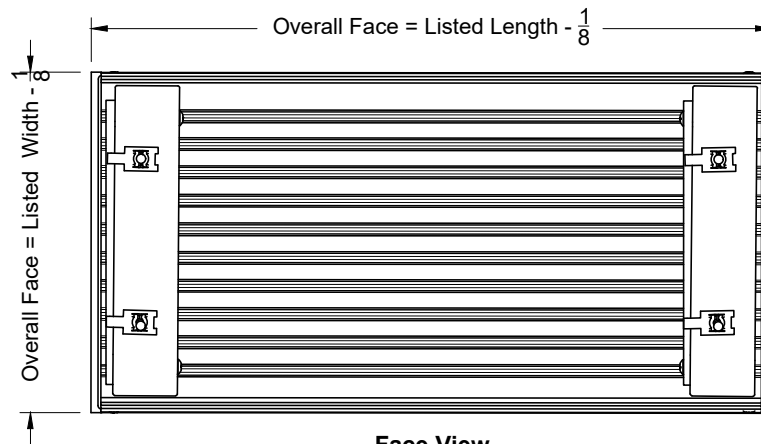

Model: XG-2700H      1/8" Bars on 1/2" Center - 0°, 15° and 30° Deflection - Concealed Mount Ceiling/ Side Wall

**XG-2700H - Concealed Mounting**

**End View**

**Side View**

**Face View**

0° Deflection

15° Deflection

30° Deflection

**1. Available Finishes**

- Standard Finish:  
 01 White  
 Optional Finish(Extra Charge)  
 02 Satin Silver  
 03 Black  
 041 Clear Anodized  
 28 - Special/Setup Charge

**2. Available Accessories**

**3. Available Options**

**4. Construction Details**

- Material Extruded Aluminum

All Dimensions  $\pm 1/16$ "