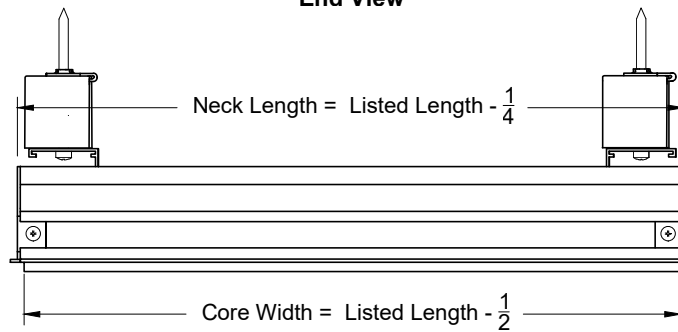

Model: XG-2700H      1/8" Bars on 1/2" Center - 0°, 15° and 30° Deflection - Concealed Mount Ceiling/ Side Wall

**XG-2700H - Concealed Mounting**

**End View**

**Side View**

**Face View**

0° Deflection

15° Deflection

**3. Available Options**

**4. Construction Details**

- Material Extruded Aluminum

All Dimensions  $\pm 1/16$ "