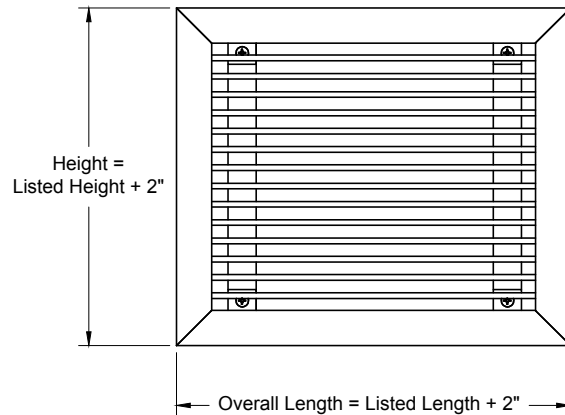

Return Grilles and Registers Steel - Fixed Blades

Models: **XG-H4002RS-1-CM** Sidewall Return Grille - Concealed Mount
XG-H4002RS-1-CM-OBD Sidewall Return Grille - Concealed Mount - With OBD

Series XG-4000, Model: XG-4002RS-CM (Steel Construction - Concealed Mount)

Series XG-4000, Model: XG-4002RS-CM-With OBD (Steel Construction - Concealed Mount)

Notes: (check if provided)

1. Available Finishes	2. Available Accessories	3. Available Options	4. Construction Details
Standard Finish: 01 White. Optional Finish (no extra charge): 24 Mill Finish Optional Finish (extra charge): 02 Satin Silver 03 Black. 28 Custom Color / Setup Charge	XG-OBD - Steel Opposed Blade Damper XG-OBDA - Aluminum Opposed Blade	IS - Insect Screen.	<ul style="list-style-type: none"> Frame and Blades are Steel.