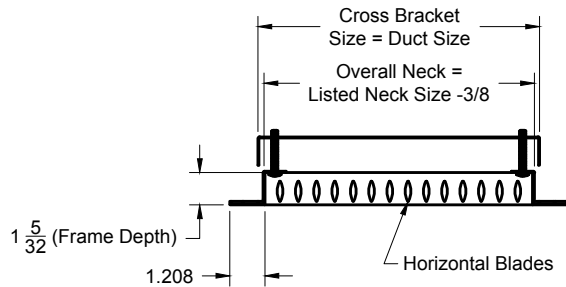

Return Grilles and Registers Steel - Fixed Blades

Models: **XG-H4002RS-1-CM** Sidewall Return Grille - Concealed Mount
XG-H4002RS-1-CM-OBD Sidewall Return Grille - Concealed Mount - With OBD

Series XG-4000, Model: XG-4002RS-CM (Steel Construction - Concealed Mount)

Series XG-4000, Model: XG-4002RS-CM-With OBD (Steel Construction - Concealed Mount)

Notes: (check if provided)

1. Available Finishes	2. Available Accessories	3. Available Options	4. Construction Details
Standard Finish: 01 White. Optional Finish (no extra charge): 24 Mill Finish Optional Finish (extra charge): 02 Satin Silver 03 Black. 28 Custom Color / Setup Charge	XG-OBD - Steel Opposed Blade Damper XG-OBDA - Aluminum Opposed Blade	IS - Insect Screen.	<ul style="list-style-type: none"> Frame and Blades are Steel.