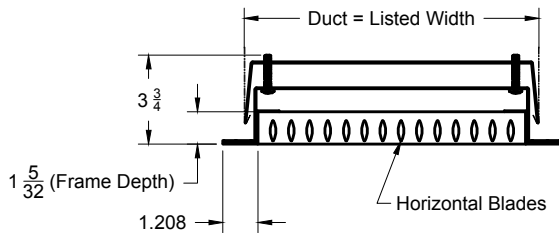

Return Grilles and Registers Steel - Fixed Blades

Models: **XG-H4002RS-1-CM** Sidewall Return Grille - Concealed Mount
XG-H4002RS-1-CM-OBD Sidewall Return Grille - Concealed Mount - With OBD

Series XG-4000, Model: XG-4002RS-CM (Steel Construction - Concealed Mount)

Series XG-4000, Model: XG-4002RS-CM-With OBD (Steel Construction - Concealed Mount)

Notes: (check if provided)

1. Available Finishes	2. Available Accessories	3. Available Options	4. Construction Details
Standard Finish: 01 White. Optional Finish (no extra charge): 24 Mill Finish Optional Finish (extra charge): 02 Satin Silver 03 Black. 28 Custom Color / Setup Charge	XG-OBD - Steel Opposed Blade Damper XG-OBDA - Aluminum Opposed Blade	IS - Insect Screen.	<ul style="list-style-type: none"> Frame and Blades are Steel.