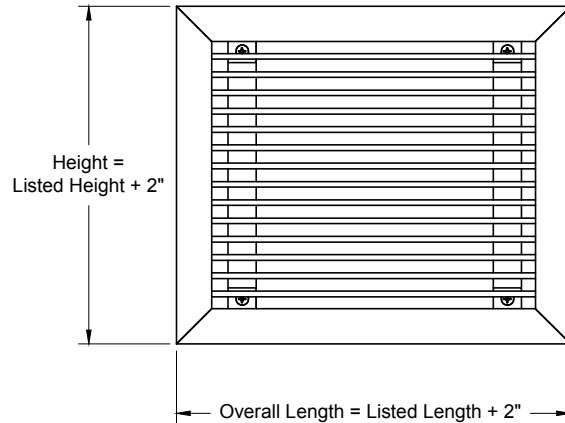

Return Grilles and Registers Steel - Fixed Blades

Models: **XG-H4002RS-1-CM** Sidewall Return Grille - Concealed Mount
XG-H4002RS-1-CM-OBD Sidewall Return Grille - Concealed Mount - With OBD

Series XG-4000, Model: XG-4002RS-CM (Steel Construction - Concealed Mount)

Series XG-4000, Model: XG-4002RS-CM-With OBD (Steel Construction - Concealed Mount)

Notes: (check if provided)

1. Available Finishes	2. Available Accessories	3. Available Options	4. Construction Details
Standard Finish: 01 White. Optional Finish (no extra charge): 24 Mill Finish Optional Finish (extra charge): 02 Satin Silver 03 Black. 28 Custom Color / Setup Charge	XG-OBD - Steel Opposed Blade Damper XG-OBDA - Aluminum Opposed Blade	IS - Insect Screen.	<ul style="list-style-type: none"> Frame and Blades are Steel.