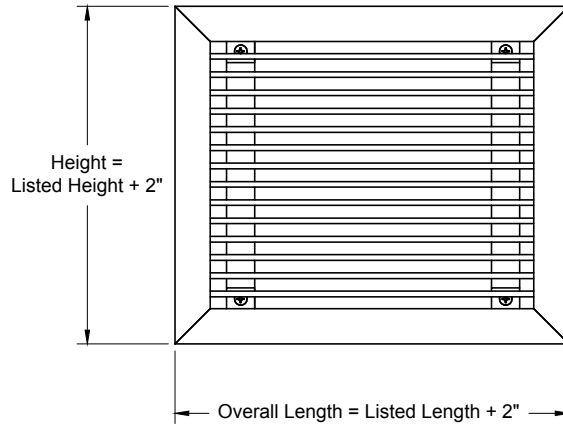

**Return Grilles and Registers
Extruded Aluminum - Fixed Blades**

Models: **XG-4002R-1-CM** Sidewall Return Grille - Concealed Mount
XG-H4002R-1-CM-OBD Sidewall Return Grille - Concealed Mount - With OBD

**Series XG-4000, Model: XG-4002R-CM
(Aluminum Construction - Concealed Mount)**

**Series XG-4000, Model: XG-4002R-CM-With XG-OBD
(Aluminum Construction - Concealed Mount)**

Notes: (check if provided)

1. Available Finishes	2. Available Accessories	3. Available Options	4. Construction Details
Standard Finish: 01 White. Optional Finish(no extra charge): 24 Mill Finish Optional Finish (extra charge): 02 Satin Silver 03 Black. 28 Custom Color / Setup Charge	XG-OBD - Steel Opposed Blade Damper XG-OBDA - Aluminum Opposed Blade	IS - Insect Screen.	<ul style="list-style-type: none"> Frame and Blades are Aluminum.