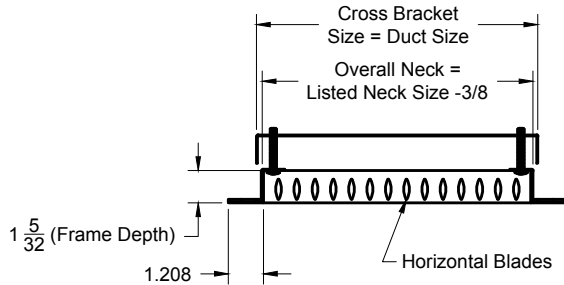

**Return Grilles and Registers
Extruded Aluminum - Fixed Blades**

Models: **XG-4002R-1-CM** Sidewall Return Grille - Concealed Mount
XG-H4002R-1-CM-OBD Sidewall Return Grille - Concealed Mount - With OBD

**Series XG-4000, Model: XG-4002R-CM
(Aluminum Construction - Concealed Mount)**

**Series XG-4000, Model: XG-4002R-CM-With XG-OBD
(Aluminum Construction - Concealed Mount)**

Notes: (check if provided)

1. Available Finishes	2. Available Accessories	3. Available Options	4. Construction Details
Standard Finish: 01 White. Optional Finish(no extra charge): 24 Mill Finish Optional Finish (extra charge): 02 Satin Silver 03 Black. 28 Custom Color / Setup Charge	XG-OBD - Steel Opposed Blade Damper XG-OBDA - Aluminum Opposed Blade	IS - Insect Screen.	<ul style="list-style-type: none"> Frame and Blades are Aluminum.