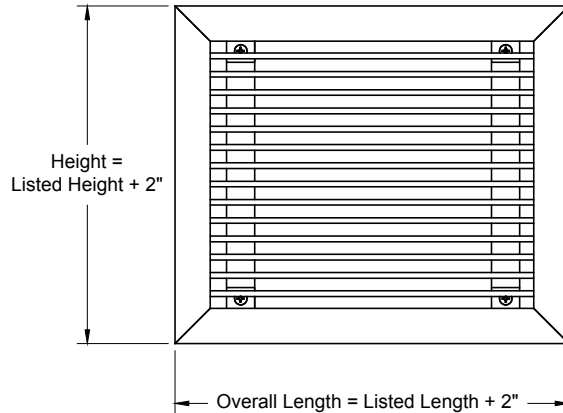

**Return Grilles and Registers
Extruded Aluminum - Fixed Blades**

Models: **XG-4002R-1-CM** Sidewall Return Grille - Concealed Mount
XG-H4002R-1-CM-OBD Sidewall Return Grille - Concealed Mount - With OBD

**Series XG-4000, Model: XG-4002R-CM
(Aluminum Construction - Concealed Mount)**

**Series XG-4000, Model: XG-4002R-CM-With XG-OBD
(Aluminum Construction - Concealed Mount)**

Notes: (check if provided)

1. Available Finishes	2. Available Accessories	3. Available Options	4. Construction Details
Standard Finish: 01 White. Optional Finish(no extra charge): 24 Mill Finish Optional Finish (extra charge): 02 Satin Silver 03 Black. 28 Custom Color / Setup Charge	XG-OBD - Steel Opposed Blade Damper XG-OBDA - Aluminum Opposed Blade	IS - Insect Screen.	<ul style="list-style-type: none"> Frame and Blades are Aluminum.