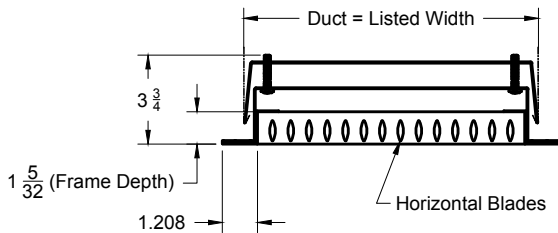

**Return Grilles and Registers
Extruded Aluminum - Fixed Blades**

Models: **XG-4002R-1-CM** Sidewall Return Grille - Concealed Mount
XG-H4002R-1-CM-OBD Sidewall Return Grille - Concealed Mount - With OBD

**Series XG-4000, Model: XG-4002R-CM
(Aluminum Construction - Concealed Mount)**

**Series XG-4000, Model: XG-4002R-CM-With XG-OBD
(Aluminum Construction - Concealed Mount)**

Notes: (check if provided)

1. Available Finishes	2. Available Accessories	3. Available Options	4. Construction Details
Standard Finish: 01 White. Optional Finish(no extra charge): 24 Mill Finish Optional Finish (extra charge): 02 Satin Silver 03 Black. 28 Custom Color / Setup Charge	XG-OBD - Steel Opposed Blade Damper XG-OBDA - Aluminum Opposed Blade	IS - Insect Screen.	<ul style="list-style-type: none"> Frame and Blades are Aluminum.