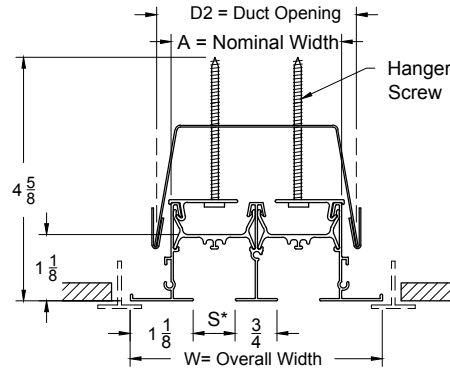

Linear Slot Diffuser - Extruded Aluminum Return - No Pattern Controller Slots: 1/2" (XG-6650), 3/4" (XG-6675), 1" (XG-6610) and 1 1/2" (XG-6615)

Models: **XG-6600R-10-6** Lay in T-Bar - 1 1/8" Border - No Hardware
XG-6600R-12-6 Lay in T-Bar - 1 1/8" Border - With Hardware

Models: **XG-6600R-10-6**
 (Lay in T-Bar - 1 1/8" Border - No Hardware)

(XG-6600R-10-6 & XG-6600R-12-6 Models - End Border)

Option: End Border

(XG-6600R-10-6 & XG-6600R-12-6 Models - End Cap)

Option: End Cap

Model: **XG-6600R-12-6**
 (Lay in T-Bar - 1 1/8" Border - With Hardware)

Model XG-6650 (10-6 & 12-6)								
S=1/2"	Number Of Slots							
Slot	1	2	3	4	5	6	7	8
A	1 5/16	2 9/16	3 13/16	5 1/16	6 5/16	7 9/16	8 13/16	10 1/16
D1	1 3/4	3	4 1/4	5 1/2	6 3/4	8	9 1/4	10 1/2
D2	2 1/4	3 1/2	4 3/4	6	7 1/4	8 1/2	9 3/4	11
W	2 3/4	4	5 1/4	6 1/2	7 3/4	9	10 1/4	11 1/2

Model XG-6610 (10-6 & 12-6)								
S=1"	Number Of Slots							
Slot	1	2	3	4	5	6	7	8
A	1 13/16	3 9/16	5 5/16	7 1/16	8 13/16	10 9/16	12 5/16	14 1/16
D1	2 1/4	4	5 5/8	7 1/2	9 1/4	11	12 3/4	14 1/2
D2	2 3/4	4 1/2	6 1/8	8	9 3/4	11 1/2	13 1/4	15
W	3 1/4	5	6 3/4	8 1/2	10 1/4	12	13 3/4	15 1/2