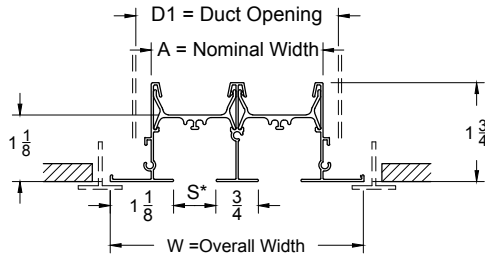

Linear Slot Diffuser - Extruded Aluminum Return - No Pattern Controller Slots: 1/2" (XG-6650), 3/4" (XG-6675), 1" (XG-6610) and 1 1/2" (XG-6615)

Models: **XG-6600R-10-6** Lay in T-Bar - 1 1/8" Border - No Hardware
XG-6600R-12-6 Lay in T-Bar - 1 1/8" Border - With Hardware

Models: **XG-6600R-10-6**
 (Lay in T-Bar - 1 1/8" Border - No Hardware)

(XG-6600R-10-6 & XG-6600R-12-6 Models - End Border)

Option: End Border

(XG-6600R-10-6 & XG-6600R-12-6 Models - End Cap)

Option: End Cap

Model: **XG-6600R-12-6**
 (Lay in T-Bar - 1 1/8" Border - With Hardware)

Model XG-6650 (10-6 & 12-6)								
S=1/2"	Number Of Slots							
Slot	1	2	3	4	5	6	7	8
A	1 5/16	2 9/16	3 13/16	5 1/16	6 5/16	7 9/16	8 13/16	10 1/16
D1	1 3/4	3	4 1/4	5 1/2	6 3/4	8	9 1/4	10 1/2
D2	2 1/4	3 1/2	4 3/4	6	7 1/4	8 1/2	9 3/4	11
W	2 3/4	4	5 1/4	6 1/2	7 3/4	9	10 1/4	11 1/2

Model XG-6610 (10-6 & 12-6)								
S=1"	Number Of Slots							
Slot	1	2	3	4	5	6	7	8
A	1 13/16	3 9/16	5 5/16	7 1/16	8 13/16	10 9/16	12 5/16	14 1/16
D1	2 1/4	4	5 5/8	7 1/2	9 1/4	11	12 3/4	14 1/2
D2	2 3/4	4 1/2	6 1/8	8	9 3/4	11 1/2	13 1/4	15
W	3 1/4	5	6 3/4	8 1/2	10 1/4	12	13 3/4	15 1/2