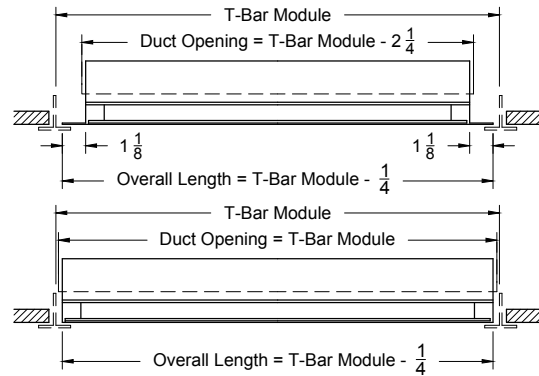

Models: **XG-6600R-10-6**
 (Lay in T-Bar - 1 1/8" Border - No Hardware)

(XG-6600R-10-6 & XG-6600R-12-6 Models - End Border)

Option: End Border

(XG-6600R-10-6 & XG-6600R-12-6 Models - End Cap)

Option: End Cap

Model: **XG-6600R-12-6**
 (Lay in T-Bar - 1 1/8" Border - With Hardware)

Model XG-6650 (10-6 & 12-6)								
S=1/2"	Number Of Slots							
Slot	1	2	3	4	5	6	7	8
A	1 5/16	2 9/16	3 13/16	5 1/16	6 5/16	7 9/16	8 13/16	10 1/16
D1	1 3/4	3	4 1/4	5 1/2	6 3/4	8	9 1/4	10 1/2
D2	2 1/4	3 1/2	4 3/4	6	7 1/4	8 1/2	9 3/4	11
W	2 3/4	4	5 1/4	6 1/2	7 3/4	9	10 1/4	11 1/2