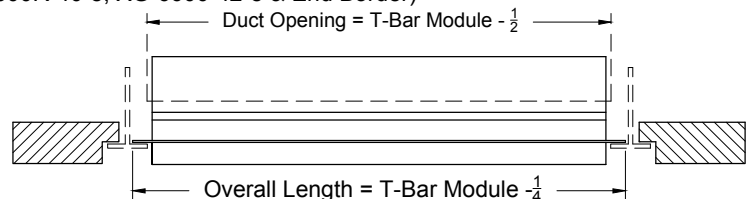

**Linear Slot Diffuser - Extruded Aluminum Return - No Pattern Controller**  
**Slots: 1/2" (XG-6650), 3/4" (XG-6675), 1" (XG-6610), and 1-1/2" (XG-6615)**

Models: **XG-6600R-40-8** Drop Face - No Hardware  
**XG-6600R-42-8** Drop Face - Concealed Mount With Hardware

**Model: XG-6600R-40-8**  
**(Drop Face - No Hardware)**

**Model: XG-6600R-42-8**  
**(Drop Face - With Concealed Mounting Hardware)**

Side View (XG-6600R-40-8, XG-6600-42-8 &amp; End Border)

**End Border**

\* For Slot Sizes Available See Tables

Model XG-6650 (40-8 & 42-8)									
S=1/2"	Number Of Slots								
Slot	1	2	3	4	5	6	7	8	10
A	1 5/16	2 9/16	3 13/16	5 1/16	6 5/16	7 9/16	8 13/16	10 1/16	
D1	1 9/16	2 13/16	4 1/16	5 5/16	6 9/16	7 13/16	9 1/16	10 5/16	
D2	1 7/8	3 1/8	4 3/8	5 5/8	6 7/8	8 1/8	9 3/8	10 5/8	
W	2 1/16	3 5/16	4 9/16	5 13/16	7 1/16	8 5/16	9 9/16	10 13/16	