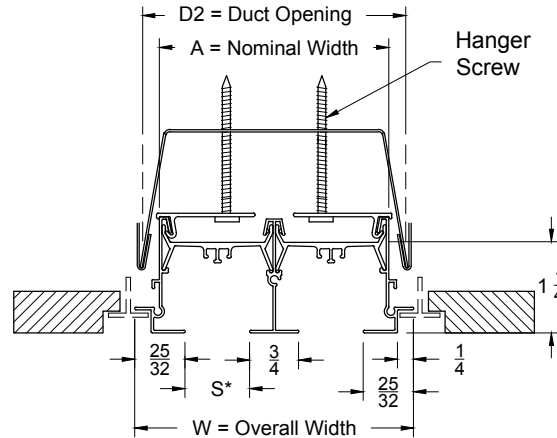

**Linear Slot Diffuser - Extruded Aluminum Return - No Pattern Controller**  
**Slots: 1/2" (XG-6650), 3/4" (XG-6675), 1" (XG-6610), and 1-1/2" (XG-6615)**

Models: **XG-6600R-40-8** Drop Face - No Hardware  
**XG-6600R-42-8** Drop Face - Concealed Mount With Hardware

**Model: XG-6600R-40-8**  
**(Drop Face - No Hardware)**

**Model: XG-6600R-42-8**  
**(Drop Face - With Concealed Mounting Hardware)**

Side View (XG-6600R-40-8, XG-6600-42-8 &amp; End Border)

**End Border**

\* For Slot Sizes Available See Tables

Model XG-6650 (40-8 & 42-8)									
S=1/2"	Number Of Slots								
Slot	1	2	3	4	5	6	7	8	10
A	1 5/16	2 9/16	3 13/16	5 1/16	6 5/16	7 9/16	8 13/16	10 1/16	
D1	1 9/16	2 13/16	4 1/16	5 5/16	6 9/16	7 13/16	9 1/16	10 5/16	
D2	1 7/8	3 1/8	4 3/8	5 5/8	6 7/8	8 1/8	9 3/8	10 5/8	
W	2 1/16	3 5/16	4 9/16	5 13/16	7 1/16	8 5/16	9 9/16	10 13/16	

Model XG-6675 (40-8 & 42-8)									
S=3/4"	Number Of Slots								
Slot	1	2	3	4	5	6	7	8	10
A	1 9/16	3 1/16	4 9/16	6 1/16	7 9/16	9 1/16	10 9/16	12 1/16	
D1	1 13/16	3 5/16	4 13/16	6 5/16	7 13/16	9 5/16	10 13/16	12 5/16	
D2	2 1/8	3 5/8	5 1/8	6 5/8	8 1/8	9 5/8	11 1/8	12 5/8	
W	2 5/16	3 13/16	5 5/16	6 13/16	8 5/16	9 13/16	11 5/16	12 13/16	