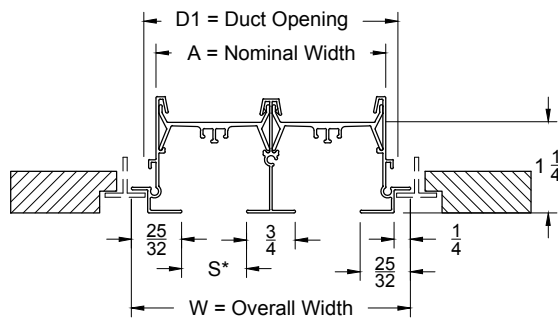

**Linear Slot Diffuser - Extruded Aluminum Return - No Pattern Controller**  
**Slots: 1/2" (XG-6650), 3/4" (XG-6675), 1" (XG-6610), and 1-1/2" (XG-6615)**

Models: **XG-6600R-40-8** Drop Face - No Hardware  
**XG-6600R-42-8** Drop Face - Concealed Mount With Hardware

**Model: XG-6600R-40-8**  
**(Drop Face - No Hardware)**

**Model: XG-6600R-42-8**  
**(Drop Face - With Concealed Mounting Hardware)**

Side View (XG-6600R-40-8, XG-6600-42-8 &amp; End Border)

**End Border**

\* For Slot Sizes Available See Tables

Model XG-6650 (40-8 & 42-8)									
S=1/2"	Number Of Slots								
Slot	1	2	3	4	5	6	7	8	10
A	1 5/16	2 9/16	3 13/16	5 1/16	6 5/16	7 9/16	8 13/16	10 1/16	
D1	1 9/16	2 13/16	4 1/16	5 5/16	6 9/16	7 13/16	9 1/16	10 5/16	
D2	1 7/8	3 1/8	4 3/8	5 5/8	6 7/8	8 1/8	9 3/8	10 5/8	
W	2 1/16	3 5/16	4 9/16	5 13/16	7 1/16	8 5/16	9 9/16	10 13/16	

Model XG-6675 (40-8 & 42-8)									
S=3/4"	Number Of Slots								
Slot	1	2	3	4	5	6	7	8	10
A	1 9/16	3 1/16	4 9/16	6 1/16	7 9/16	9 1/16	10 9/16	12 1/16	
D1	1 13/16	3 5/16	4 13/16	6 5/16	7 13/16	9 5/16	10 13/16	12 5/16	
D2	2 1/8	3 5/8	5 1/8	6 5/8	8 1/8	9 5/8	11 1/8	12 5/8	
W	2 5/16	3 13/16	5 5/16	6 13/16	8 5/16	9 13/16	11 5/16	12 13/16	