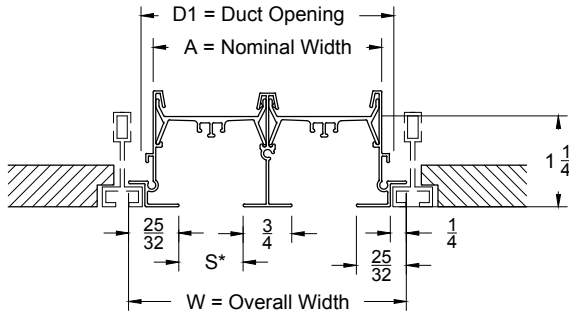

Linear Slot Diffuser - Extruded Aluminum Return - No Pattern Controller
Slots: 1/2" (XG-6650), 3/4" (XG-6675), 1" (XG-6610) and 1-1/2" (XG-6615)

Models: **XG-6600R-40-9** Narrow Tee - No Hardware
XG-6600R-42-9 Narrow Tee / Bolt Slot Grid - Concealed Mount With Hardware

Model: XG-6600R-40-9
(Narrow Tee 9/16 Face - No Hardware)

End Border

Model: XG-6600R-42-9 (Narrow Tee 9/16 Face)
(With Concealed Mount Hardware)

Side View (XG-6600R-40-9, XG-6600R-42-9 & End Border)

XG-6600-40-9 Model shown with Bolt Grid as an alternate application

Model XG-6650 (40-9 & 42-9)									
S=1/2"	Number Of Slots								
Slot	1	2	3	4	5	6	7	8	10
A	1 5/16	2 9/16	3 13/16	5 1/16	6 5/16	7 9/16	8 13/16	10 1/16	
D1	1 9/16	2 13/16	4 1/16	5 5/16	6 9/16	7 13/16	9 1/16	10 5/16	
D2	1 7/8	3 1/8	4 3/8	5 5/8	6 7/8	8 1/8	9 3/8	10 5/8	
W	2 1/16	3 5/16	4 9/16	5 13/16	7 1/16	8 5/16	9 9/16	10 13/16	

Model XG-6675 (40-9 & 42-9)										
S=3/4"	Number Of Slots									
Slot	1	2	3	4	5	6	7	8	10	12
A	1 9/16	3 1/16	4 9/16	6 1/16	7 9/16	9 1/16	10 9/16	12 1/16		
D1	1 13/16	3 5/16	4 13/16	6 5/16	7 13/16	9 5/16	10 13/16	12 5/16		
D2	2 1/8	3 5/8	5 1/8	6 5/8	8 1/8	9 5/8	11 1/8	12 5/8		
W	2 5/16	3 13/16	5 5/16	6 13/16	8 5/16	9 13/16	11 5/16	12 13/16		