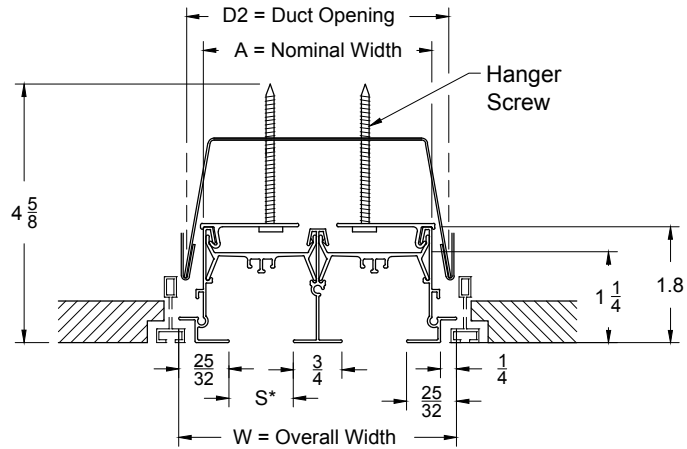

Linear Slot Diffuser - Extruded Aluminum Return - No Pattern Controller
Slots: 1/2" (XG-6650), 3/4" (XG-6675), 1" (XG-6610) and 1-1/2" (XG-6615)

Models: **XG-6600R-40-9** Narrow Tee - No Hardware
XG-6600R-42-9 Narrow Tee / Bolt Slot Grid - Concealed Mount With Hardware

Model: XG-6600R-40-9
(Narrow Tee 9/16 Face - No Hardware)

End Border

Model: XG-6600R-42-9 (Narrow Tee 9/16 Face)
(With Concealed Mount Hardware)

Side View (XG-6600R-40-9, XG-6600R-42-9 & End Border)

XG-6600-40-9 Model shown with Bolt Grid as an alternate application

Model XG-6650 (40-9 & 42-9)									
S=1/2"	Number Of Slots								
Slot	1	2	3	4	5	6	7	8	10
A	1 5/16	2 9/16	3 13/16	5 1/16	6 5/16	7 9/16	8 13/16	10 1/16	
D1	1 9/16	2 13/16	4 1/16	5 5/16	6 9/16	7 13/16	9 1/16	10 5/16	
D2	1 7/8	3 1/8	4 3/8	5 5/8	6 7/8	8 1/8	9 3/8	10 5/8	
W	2 1/16	3 5/16	4 9/16	5 13/16	7 1/16	8 5/16	9 9/16	10 13/16	

Model XG-6675 (40-9 & 42-9)										
S=3/4"	Number Of Slots									
Slot	1	2	3	4	5	6	7	8	10	12
A	1 9/16	3 1/16	4 9/16	6 1/16	7 9/16	9 1/16	10 9/16	12 1/16		
D1	1 13/16	3 5/16	4 13/16	6 5/16	7 13/16	9 5/16	10 13/16	12 5/16		
D2	2 1/8	3 5/8	5 1/8	6 5/8	8 1/8	9 5/8	11 1/8	12 5/8		
W	2 5/16	3 13/16	5 5/16	6 13/16	8 5/16	9 13/16	11 5/16	12 13/16		