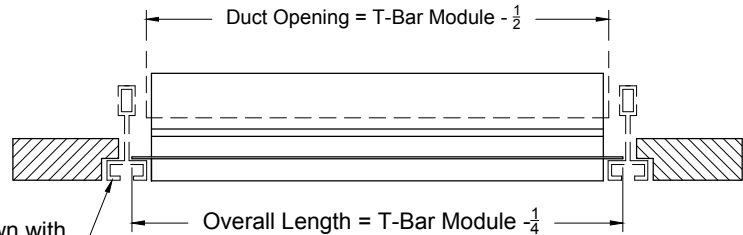

Model: XG-6600R-40-9
(Narrow Tee 9/16 Face - No Hardware)

End Border

Model: XG-6600R-42-9 (Narrow Tee 9/16 Face)
(With Concealed Mount Hardware)

Side View (XG-6600R-40-9, XG-6600R-42-9 & End Border)

XG-6600-40-9 Model shown with Bolt Grid as an alternate application

Model XG-6650 (40-9 & 42-9)									
S=1/2"	Number Of Slots								
Slot	1	2	3	4	5	6	7	8	10
A	1 5/16	2 9/16	3 13/16	5 1/16	6 5/16	7 9/16	8 13/16	10 1/16	
D1	1 9/16	2 13/16	4 1/16	5 5/16	6 9/16	7 13/16	9 1/16	10 5/16	
D2	1 7/8	3 1/8	4 3/8	5 5/8	6 7/8	8 1/8	9 3/8	10 5/8	
W	2 1/16	3 5/16	4 9/16	5 13/16	7 1/16	8 5/16	9 9/16	10 13/16	