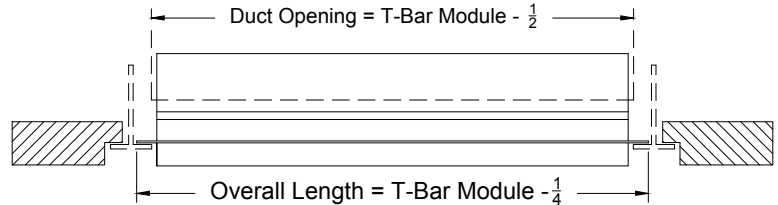

Model: XG-6600-40-8
(Drop Face - No Hardware)

Model: XG-6600-42-8
(Drop Face - With Concealed Mounting Hardware)

Side View (XG-6600-40-8, XG-6600-42-8 & End Border)

End Border

Air Deflection Patterns

* For Slot Sizes Available See Tables

Model 6650 (40-8 & 42-8)								
S=1/2"	Number Of Slots							
Slot	1	2	3	4	5	6	7	8
A	1 5/16	2 9/16	3 13/16	5 1/16	6 5/16	7 9/16	8 13/16	10 1/16
D1	1 9/16	2 13/16	4 1/16	5 5/16	6 9/16	7 13/16	9 1/16	10 5/16
D2	1 7/8	3 1/8	4 3/8	5 5/8	6 7/8	8 1/8	9 3/8	10 5/8
W	2 1/16	3 5/16	4 9/16	5 13/16	7 1/16	8 5/16	9 9/16	10 13/16