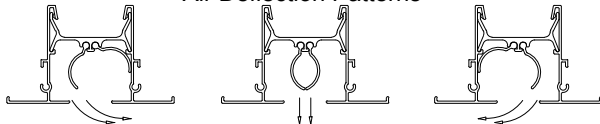

Model: XG-6600-40-8
(Drop Face - No Hardware)

Model: XG-6600-42-8
(Drop Face - With Concealed Mounting Hardware)

Side View (XG-6600-40-8, XG-6600-42-8 & End Border)

End Border

Air Deflection Patterns

* For Slot Sizes Available See Tables

Model 6650 (40-8 & 42-8)								
S=1/2"	Number Of Slots							
Slot	1	2	3	4	5	6	7	8
A	1 5/16	2 9/16	3 13/16	5 1/16	6 5/16	7 9/16	8 13/16	10 1/16
D1	1 9/16	2 13/16	4 1/16	5 5/16	6 9/16	7 13/16	9 1/16	10 5/16
D2	1 7/8	3 1/8	4 3/8	5 5/8	6 7/8	8 1/8	9 3/8	10 5/8
W	2 1/16	3 5/16	4 9/16	5 13/16	7 1/16	8 5/16	9 9/16	10 13/16