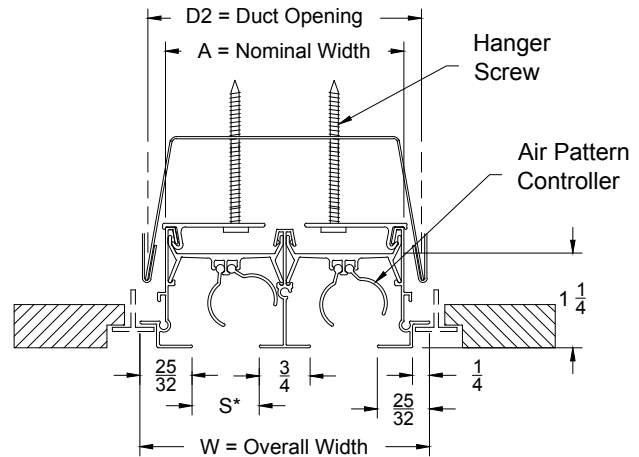

**Adjustable Linear Slot Diffuser -
Extruded Aluminum Pattern Controller**
Slots: 1/2" (6650), 3/4" (6675), 1" (6610), and 1-1/2" (6615)

Models: XG-6600-40-8 Drop Face - No Hardware
XG-6600-42-8 Drop Face - Concealed Mount With Hardware

Model: XG-6600-40-8
(Drop Face - No Hardware)

Model: XG-6600-42-8
(Drop Face - With Concealed Mounting Hardware)

Side View (XG-6600-40-8, XG-6600-42-8 & End Border)

End Border

Air Deflection Patterns

* For Slot Sizes Available See Tables

Model 6650 (40-8 & 42-8)								
S=1/2"	Number Of Slots							
Slot	1	2	3	4	5	6	7	8
A	1 5/16	2 9/16	3 13/16	5 1/16	6 5/16	7 9/16	8 13/16	10 1/16
D1	1 9/16	2 13/16	4 1/16	5 5/16	6 9/16	7 13/16	9 1/16	10 5/16
D2	1 7/8	3 1/8	4 3/8	5 5/8	6 7/8	8 1/8	9 3/8	10 5/8
W	2 1/16	3 5/16	4 9/16	5 13/16	7 1/16	8 5/16	9 9/16	10 13/16

Model 6675 (40-8 & 42-8)								
S=3/4"	Number Of Slots							
Slot	1	2	3	4	5	6	7	8
A	1 9/16	3 1/16	4 9/16	6 1/16	7 9/16	9 1/16	10 9/16	12 1/16
D1	1 13/16	3 5/16	4 13/16	6 5/16	7 13/16	9 5/16	10 13/16	12 5/16
D2	2 1/8	3 5/8	5 1/8	6 5/8	8 1/8	9 5/8	11 1/8	12 5/8
W	2 5/16	3 13/16	5 5/16	6 13/16	8 5/16	9 13/16	11 5/16	12 13/16