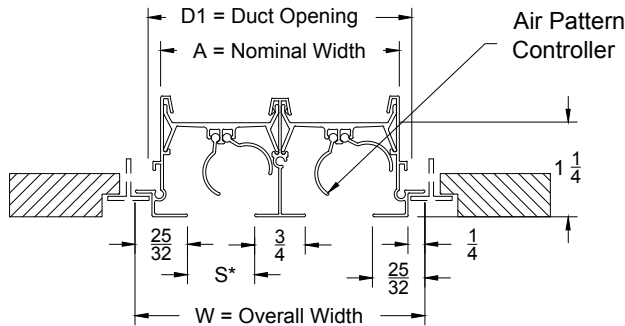

**Adjustable Linear Slot Diffuser -
Extruded Aluminum Pattern Controller**
Slots: 1/2" (6650), 3/4" (6675), 1" (6610), and 1-1/2" (6615)

Models: XG-6600-40-8 Drop Face - No Hardware
XG-6600-42-8 Drop Face - Concealed Mount With Hardware

Model: XG-6600-40-8
(Drop Face - No Hardware)

Model: XG-6600-42-8
(Drop Face - With Concealed Mounting Hardware)

Side View (XG-6600-40-8, XG-6600-42-8 & End Border)

End Border

Air Deflection Patterns

* For Slot Sizes Available See Tables

Model 6650 (40-8 & 42-8)								
S=1/2"	Number Of Slots							
Slot	1	2	3	4	5	6	7	8
A	1 5/16	2 9/16	3 13/16	5 1/16	6 5/16	7 9/16	8 13/16	10 1/16
D1	1 9/16	2 13/16	4 1/16	5 5/16	6 9/16	7 13/16	9 1/16	10 5/16
D2	1 7/8	3 1/8	4 3/8	5 5/8	6 7/8	8 1/8	9 3/8	10 5/8
W	2 1/16	3 5/16	4 9/16	5 13/16	7 1/16	8 5/16	9 9/16	10 13/16

Model 6675 (40-8 & 42-8)								
S=3/4"	Number Of Slots							
Slot	1	2	3	4	5	6	7	8
A	1 9/16	3 1/16	4 9/16	6 1/16	7 9/16	9 1/16	10 9/16	12 1/16
D1	1 13/16	3 5/16	4 13/16	6 5/16	7 13/16	9 5/16	10 13/16	12 5/16
D2	2 1/8	3 5/8	5 1/8	6 5/8	8 1/8	9 5/8	11 1/8	12 5/8
W	2 5/16	3 13/16	5 5/16	6 13/16	8 5/16	9 13/16	11 5/16	12 13/16