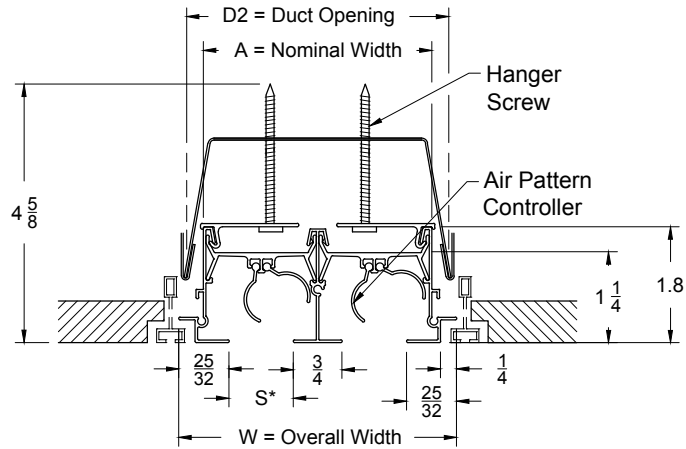

Model: XG-6600-40-9
(Narrow Tee 9/16 Face - No Hardware)

End Border

Air Deflection Patterns

XG-6600-40-9 Model shown with Bolt Grid as an alternate application

Model: XG-6600-42-9 (Narrow Tee 9/16 Face)
(With Concealed Mount Hardware)

Side View (XG-6600-40-9, XG-6600-42-9 & End Border)

Model 6650 (40-9 & 42-9)									
S=1/2"	Number Of Slots								
Slot	1	2	3	4	5	6	7	8	10
A	1 5/16	2 9/16	3 13/16	5 1/16	6 5/16	7 9/16	8 13/16	10 1/16	
D1	1 9/16	2 13/16	4 1/16	5 5/16	6 9/16	7 13/16	9 1/16	10 5/16	
D2	1 7/8	3 1/8	4 3/8	5 5/8	6 7/8	8 1/8	9 3/8	10 5/8	
W	2 1/16	3 5/16	4 9/16	5 13/16	7 1/16	8 5/16	9 9/16	10 13/16	

Model 6675 (40-9 & 42-9)										
S=3/4"	Number Of Slots									
Slot	1	2	3	4	5	6	7	8	10	12
A	1 9/16	3 1/16	4 9/16	6 1/16	7 9/16	9 1/16	10 9/16	12 1/16		
D1	1 13/16	3 5/16	4 13/16	6 5/16	7 13/16	9 5/16	10 13/16	12 5/16		
D2	2 1/8	3 5/8	5 1/8	6 5/8	8 1/8	9 5/8	11 1/8	12 5/8		
W	2 5/16	3 13/16	5 5/16	6 13/16	8 5/16	9 13/16	11 5/16	12 13/16		

Model 6610 (40-9 & 42-9)								
S=1"	Number Of Slots							
Slot	1	2	3	4	5	6	7	8
A	1 13/16	3 9/16	5 5/16	7 1/16	8 13/16	10 9/16	12 5/16	14 1/16
D1	2 1/16	3 13/16	5 9/16	7 5/16	9 1/16	10 13/16	12 9/16	14 5/16
D2	2 3/8	4 1/8	5 7/8	7 5/8	9 3/8	11 1/8	12 7/8	14 5/8
W	2 9/16	4 5/16	6 1/16	7 13/16	9 9/16	11 5/16	13 1/16	14 13/16