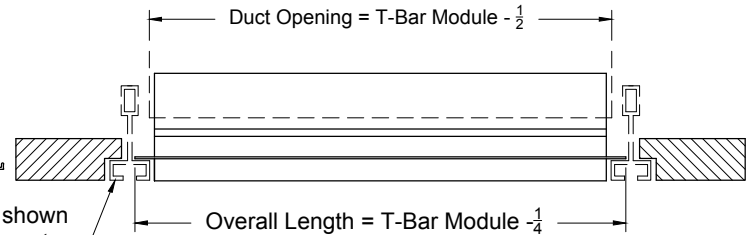

Model: XG-6600-40-9
(Narrow Tee 9/16 Face - No Hardware)

End Border

Air Deflection Patterns

XG-6600-40-9 Model shown with Bolt Grid as an alternate application

Model: XG-6600-42-9 (Narrow Tee 9/16 Face)
(With Concealed Mount Hardware)

Side View (XG-6600-40-9, XG-6600-42-9 & End Border)

Model 6650 (40-9 & 42-9)									
S=1/2"	Number Of Slots								
Slot	1	2	3	4	5	6	7	8	10
A	1 5/16	2 9/16	3 13/16	5 1/16	6 5/16	7 9/16	8 13/16	10 1/16	
D1	1 9/16	2 13/16	4 1/16	5 5/16	6 9/16	7 13/16	9 1/16	10 5/16	
D2	1 7/8	3 1/8	4 3/8	5 5/8	6 7/8	8 1/8	9 3/8	10 5/8	
W	2 1/16	3 5/16	4 9/16	5 13/16	7 1/16	8 5/16	9 9/16	10 13/16	