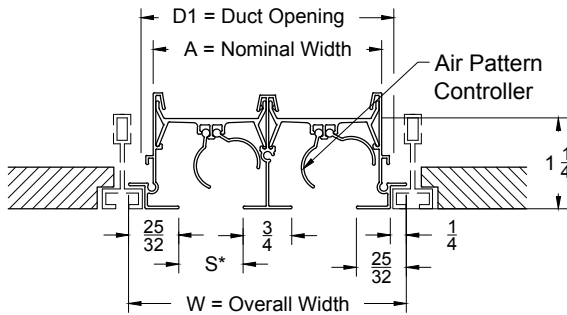

Adjustable Linear Slot Diffuser - Extruded Aluminum Pattern Controller

Slots: 1/2" (6650), 3/4" (6675), 1" (6610) and 1-1/2" (6615)

Models: XG-6600-40-9 Narrow Tee - No Hardware

XG-6600-42-9 Narrow Tee / Bolt Slot Grid - Concealed Mount With Hardware

Model: XG-6600-40-9
(Narrow Tee 9/16 Face - No Hardware)

End Border

Air Deflection Patterns

XG-6600-40-9 Model shown with Bolt Grid as an alternate application

Model: XG-6600-42-9 (Narrow Tee 9/16 Face)
(With Concealed Mount Hardware)

Side View (XG-6600-40-9, XG-6600-42-9 & End Border)

Model 6650 (40-9 & 42-9)									
S=1/2"	Number Of Slots								
Slot	1	2	3	4	5	6	7	8	10
A	1 5/16	2 9/16	3 13/16	5 1/16	6 5/16	7 9/16	8 13/16	10 1/16	
D1	1 9/16	2 13/16	4 1/16	5 5/16	6 9/16	7 13/16	9 1/16	10 5/16	
D2	1 7/8	3 1/8	4 3/8	5 5/8	6 7/8	8 1/8	9 3/8	10 5/8	
W	2 1/16	3 5/16	4 9/16	5 13/16	7 1/16	8 5/16	9 9/16	10 13/16	

Model 6675 (40-9 & 42-9)										
S=3/4"	Number Of Slots									
Slot	1	2	3	4	5	6	7	8	10	12
A	1 9/16	3 1/16	4 9/16	6 1/16	7 9/16	9 1/16	10 9/16	12 1/16		
D1	1 13/16	3 5/16	4 13/16	6 5/16	7 13/16	9 5/16	10 13/16	12 5/16		
D2	2 1/8	3 5/8	5 1/8	6 5/8	8 1/8	9 5/8	11 1/8	12 5/8		
W	2 5/16	3 13/16	5 5/16	6 13/16	8 5/16	9 13/16	11 5/16	12 13/16		