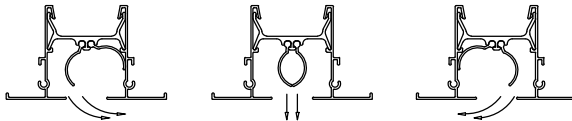

Model: XG-6600-40-9
(Narrow Tee 9/16 Face - No Hardware)

End Border

Air Deflection Patterns

XG-6600-40-9 Model shown with Bolt Grid as an alternate application

Model: XG-6600-42-9 (Narrow Tee 9/16 Face)
(With Concealed Mount Hardware)

Side View (XG-6600-40-9, XG-6600-42-9 & End Border)

Model 6650 (40-9 & 42-9)									
S=1/2"	Number Of Slots								
Slot	1	2	3	4	5	6	7	8	10
A	1 5/16	2 9/16	3 13/16	5 1/16	6 5/16	7 9/16	8 13/16	10 1/16	
D1	1 9/16	2 13/16	4 1/16	5 5/16	6 9/16	7 13/16	9 1/16	10 5/16	
D2	1 7/8	3 1/8	4 3/8	5 5/8	6 7/8	8 1/8	9 3/8	10 5/8	
W	2 1/16	3 5/16	4 9/16	5 13/16	7 1/16	8 5/16	9 9/16	10 13/16	