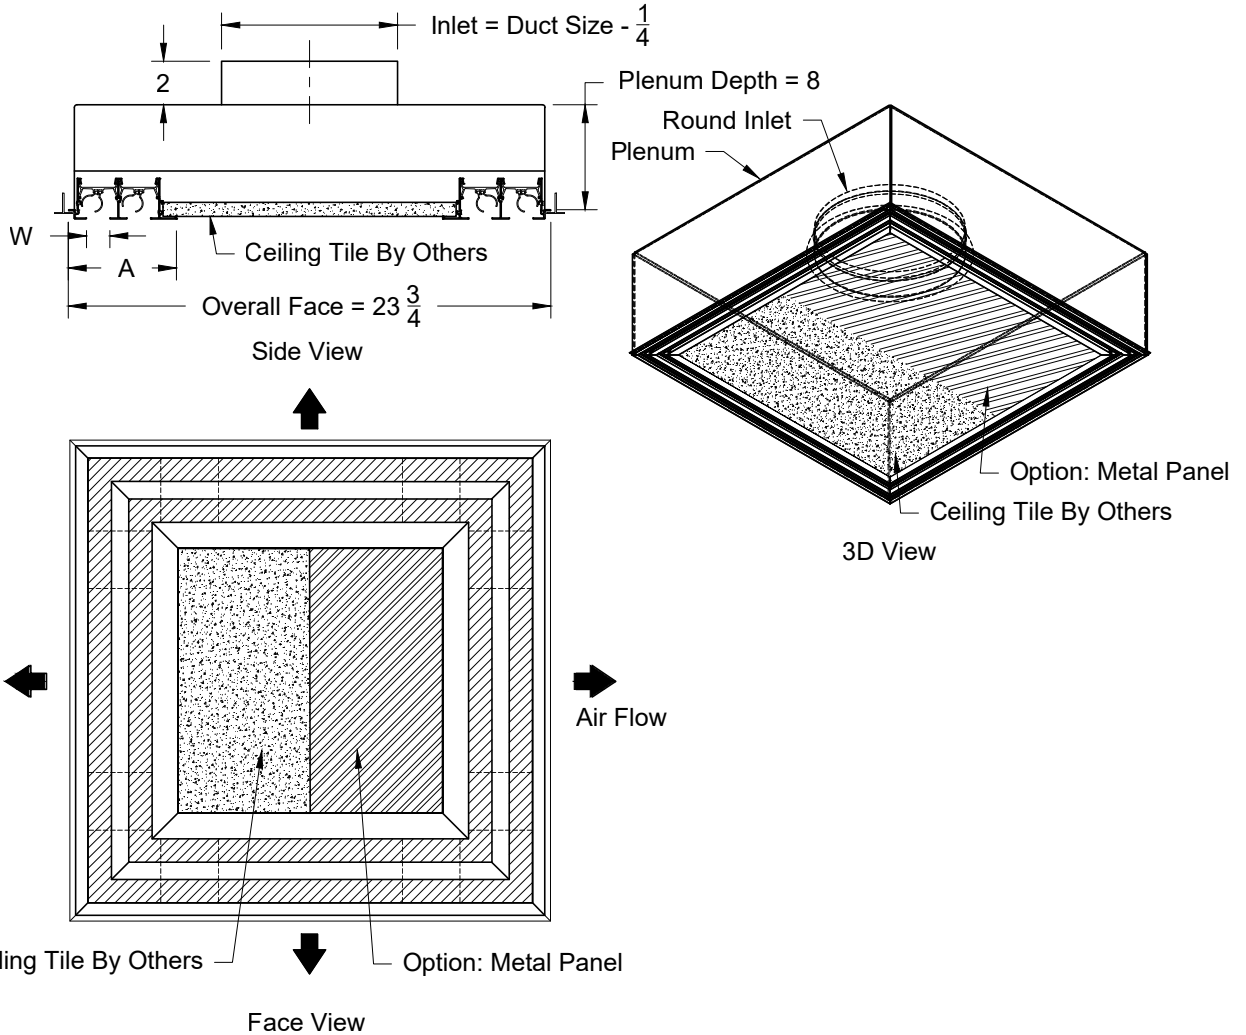

Model: XG-6600SQ-6 Supply - Non Insulated - T-Bar lay In

XG-6600SQ-6 - T-Bar Lay-In

Model	Dim. W	1 Slot	2 Slot	3 Slot	4 Slot
		Dim. A	Dim. A	Dim. A	Dim. A
6650SQ	1/2	2 3/4	4	5 1/4	6 1/2
6675SQ	3/4	3	4 1/2	6	7 1/2
6610SQ	1	3 1/4	5	6 3/4	8 1/2

Round Neck Diameter
6
8
10
12

1. Available Finishes	2. Available Accessories	3. Available Options	4. Construction Details
Standard Finish: 20 - White Face, Black Back 21 - Clear anodized with Black Pattern Controller 03 - Black Optional Finish: 28 - Special/Setup Charge	XG-D3 - Radial Opposed Blade Damper XG-BDS - Butterfly Damper XG-RSD - Steel Radial Shutter Damper XG-EQ - Equalizing Grid XG-TBPF - T-Bar Plaster Frame		<ul style="list-style-type: none"> Only Available in 24 x 24 Sizes available in only 1-8 slots

All Dimensions ±1/16"

Model: XG-6600SQ-8 Supply - Non Insulated - Tegular T-Bar

XG-6600SQ-8 - Tegular T-Bar

Model	Dim. W	1 Slot	2 Slot	3 Slot	4 Slot
		Dim. A	Dim. A	Dim. A	Dim. A
6650SQ	1/2	2 3/4	4	5 1/4	6 1/2
6675SQ	3/4	3	4 1/2	6	7 1/2
6610SQ	1	3 1/4	5	6 3/4	8 1/2

All Dimensions ±1/16"