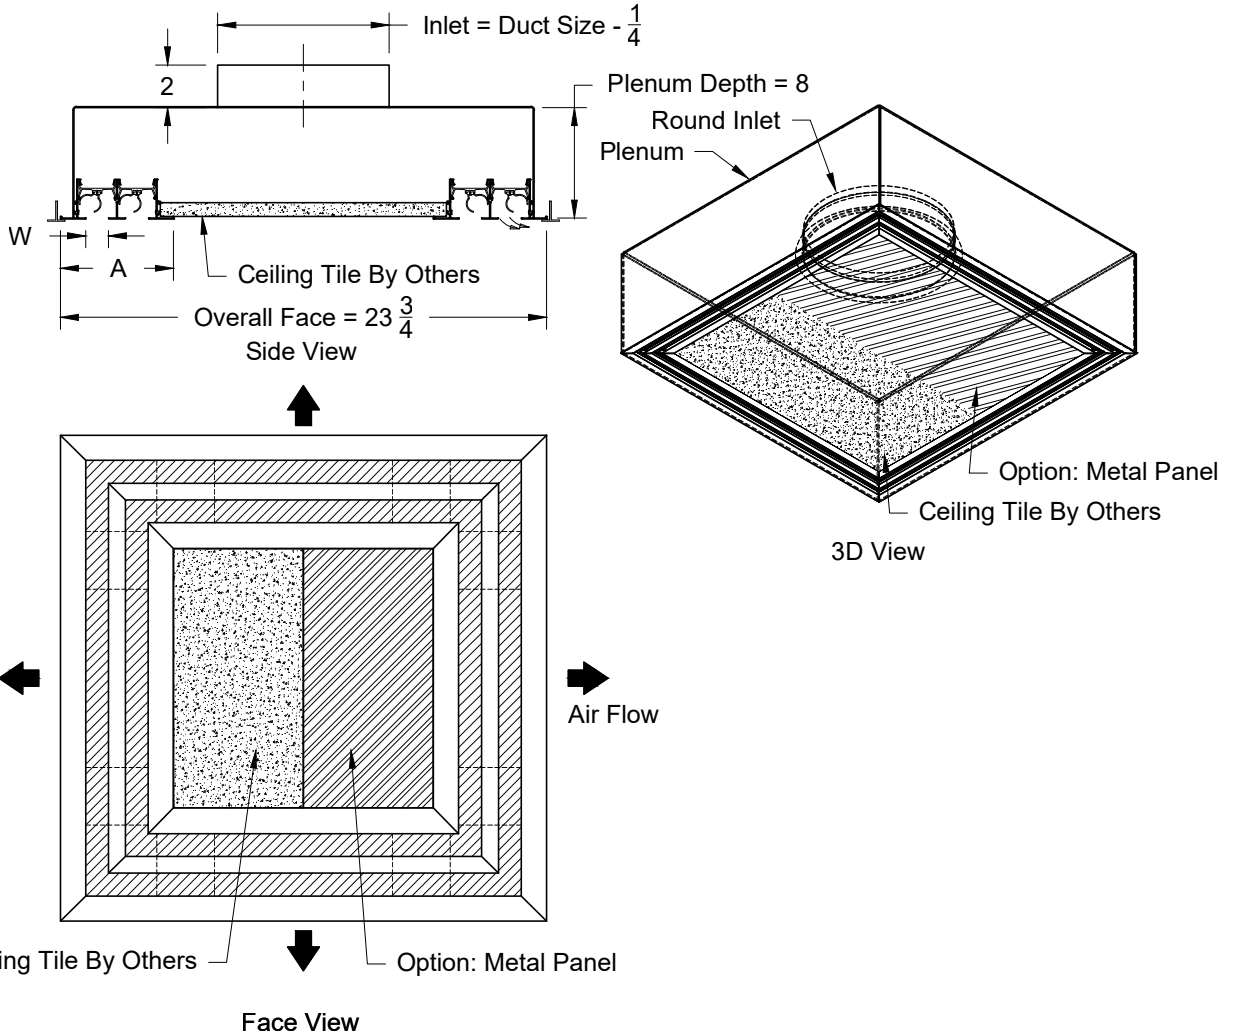

Model: XG-6600SQ-6 Supply - Non Insulated - T-Bar lay In

XG-6600SQ-6 - T-Bar Lay-In

Model	Dim. W	1 Slot	2 Slot	3 Slot	4 Slot
		Dim. A	Dim. A	Dim. A	Dim. A
6650SQ	1/2	2 3/4	4	5 1/4	6 1/2
6675SQ	3/4	3	4 1/2	6	7 1/2
6610SQ	1	3 1/4	5	6 3/4	8 1/2

Round Neck Diameter
6
8
10
12

1. Available Finishes	2. Available Accessories	3. Available Options	4. Construction Details
Standard Finish: 20 - White Face, Black Back 21 - Clear anodized with Black Pattern Controller 03 - Black Optional Finish: 28 - Special/Setup Charge	XG-D3 - Radial Opposed Blade Damper XG-BDS - Butterfly Damper XG-RSD - Steel Radial Shutter Damper XG-EQ - Equalizing Grid XG-TBPF - T-Bar Plaster Frame		<ul style="list-style-type: none"> Only Available in 24 x 24 Sizes available in only 1-8 slots

All Dimensions ±1/16"

Model: XG-6600SQ-8 Supply - Non Insulated - Tegular T-Bar

XG-6600SQ-8 - Tegular T-Bar

Model	Dim. W	1 Slot	2 Slot	3 Slot	4 Slot
		Dim. A	Dim. A	Dim. A	Dim. A
6650SQ	1/2	2 3/4	4	5 1/4	6 1/2
6675SQ	3/4	3	4 1/2	6	7 1/2
6610SQ	1	3 1/4	5	6 3/4	8 1/2

All Dimensions ±1/16"