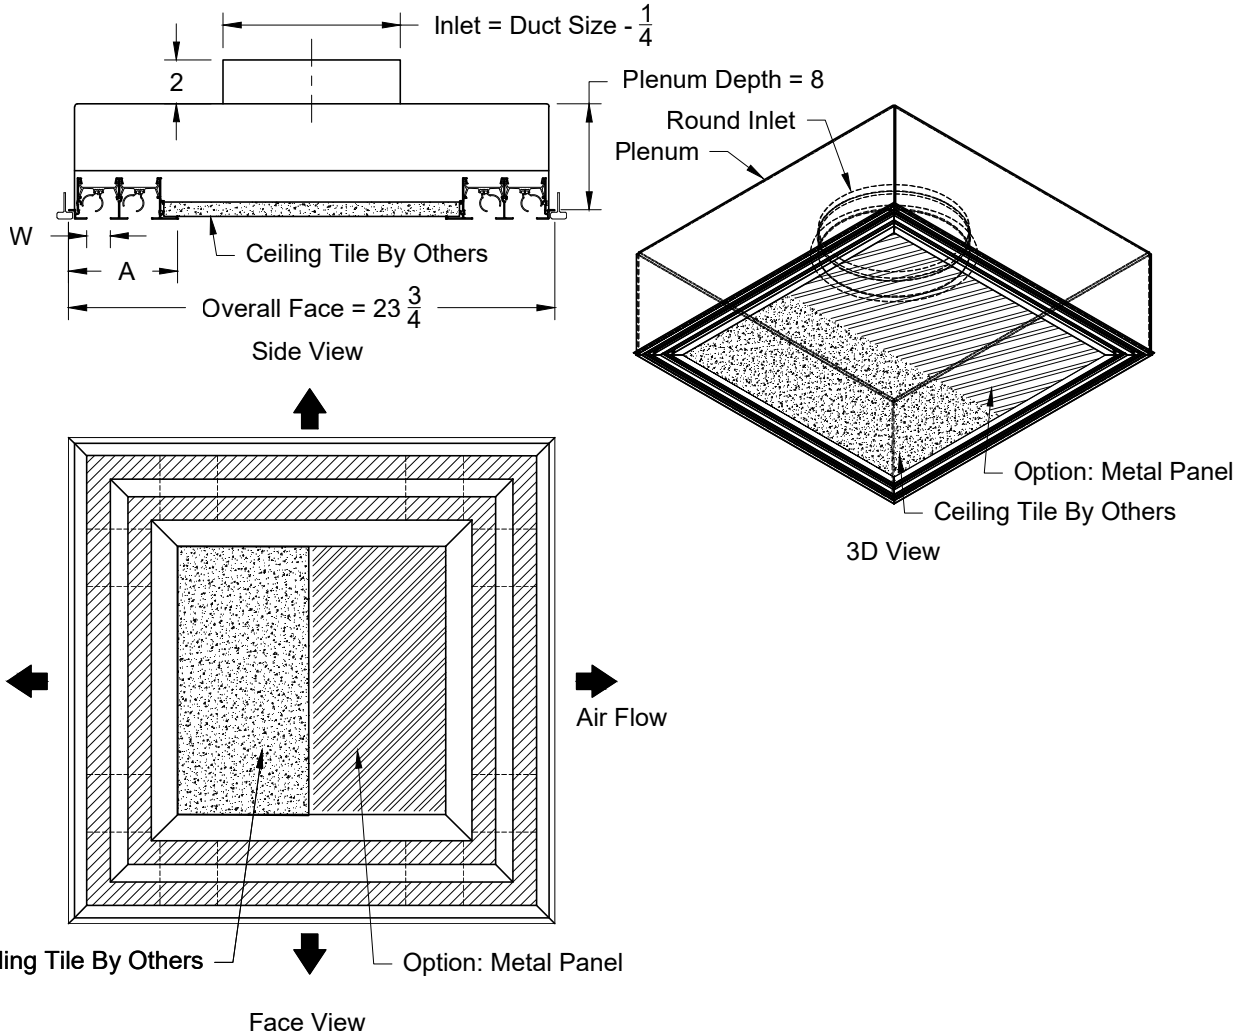

Model: XG-6600SQ-9   Supply - Non Insulated - Bolt Slot / Donn Ceiling Grid

XG-6600SQ-9 - Bolt Slot / Donn Finline Ceiling Grid

Model	Dim. W	1 Slot	2 Slot	3 Slot	4 Slot
		Dim. A	Dim. A	Dim. A	Dim. A
6650SQ	1/2	2 3/4	4	5 1/4	6 1/2
6675SQ	3/4	3	4 1/2	6	7 1/2
6610SQ	1	3 1/4	5	6 3/4	8 1/2

1. Available Finishes	2. Available Accessories	3. Available Options	4. Construction Details
Standard Finish: 20 - White Face, Black Back 21 - Clear anodized with Black Pattern Controller 03 - Black Optional Finish: 28 - Special/Setup Charge	XG-D3 - Radial Opposed Blade Damper XG-BDS - Butterfly Damper XG-RSD - Steel Radial Shutter Damper XG-EQ - Equalizing Grid XG-TBPF - T-Bar Plaster Frame		• Only Available in 24 x 24 • Sizes available in only 1-8 slots

All Dimensions ±1/16"