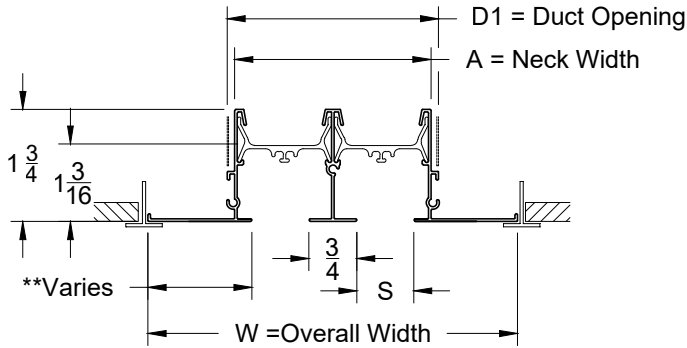

2. Available Accessories

3. Available Options

1EC - (1) End Cap
 2EC - (2) End Caps
 1EB - (1) End Border
 2EB - (2) End Borders
 OO - Open / Open

4. Construction Details

- Longest single section is 96"
- Continuous lengths are made in sections
- Extruded Aluminum

All Dimensions ±1/16"

Model: XG-6675RTZ6-6 TechZone Border - 6" Width - Lay In T-Bar with No Hardware

XG-6675RTZ6-6 - TechZone Lay-In T-Bar

XG-6675RTZ6-6				
S=3/4"	Number of Slots			
Slot	1	2	3	4
A	1 9/16	3 1/16	4 9/16	5 9/16
D1	2	3 1/2	5	6
W	5 3/4	5 3/4	5 3/4	5 3/4