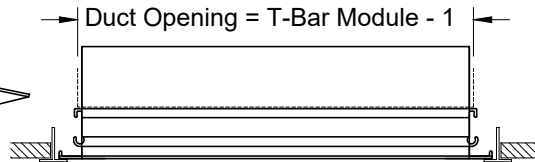

Option: End Border