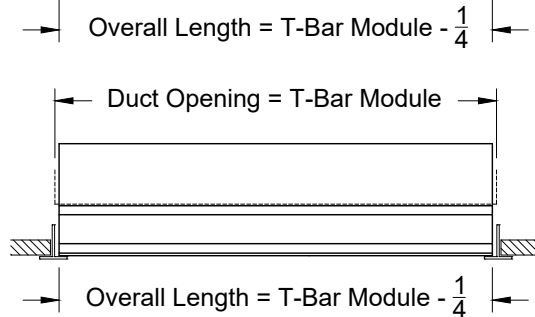

Option: End Cap

1. Available Finishes

Standard Finish:
20 - White Face, Black Back
02 - Satin Silver
03 - Black
Optional Finish:
28 - Special/Setup Charge

2. Available Accessories

3. Available Options

1EC - (1) End Cap
2EC - (2) End Caps
1EB - (1) End Border
2EB - (2) End Borders
OO - Open / Open

4. Construction Details

- Longest single section is 96"
- Continuous lengths are made in sections
- Extruded Aluminum

All Dimensions ±1/16"