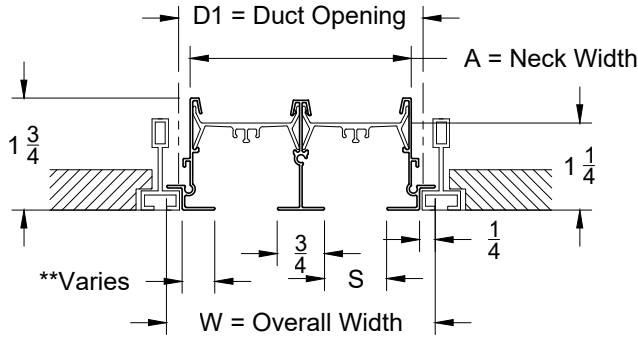

2. Available Accessories

3. Available Options

1EC - (1) End Cap
2EC - (2) End Caps
1EB - (1) End Border
2EB - (2) End Borders
OO - Open / Open

4. Construction Details

- Longest single section is 96"
- Continuous lengths are made in sections
- Extruded Aluminum

All Dimensions $\pm 1/16"$

Model: XG-6675RTZ4-9 TechZone Border - 4" Width - Bolt Slot with No Hardware

XG-6675RTZ4-9 - TechZone Bolt Slot

XG-6675RTZ4-9		
S=3/4"	Number of Slots	
Slot	1	2
A	1 9/16	3 1/16
D1	2	3 1/2
W	3 3/4	3 3/4