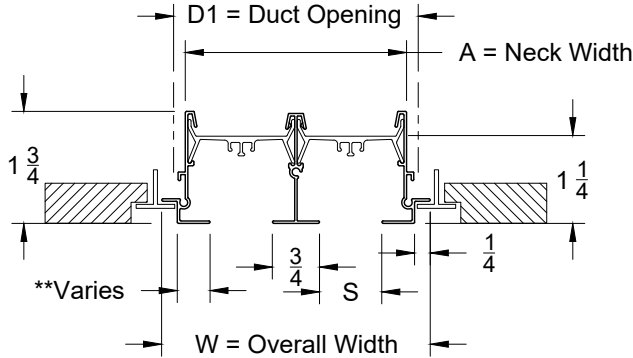

Model: XG-6675RTZ4-NT TechZone Border - 4" Width - Narrow Tee with No Hardware

XG-6675RTZ4-NT - TechZone Narrow Tee

XG-6675RTZ4-NT		
S=3/4"	Number of Slots	
Slot	1	2
A	1 9/16	3 1/16
D1	2	3 1/2
W	3 3/4	3 3/4

** Side Frame Varies per Slots required.
* For Number of Slot Available See Table