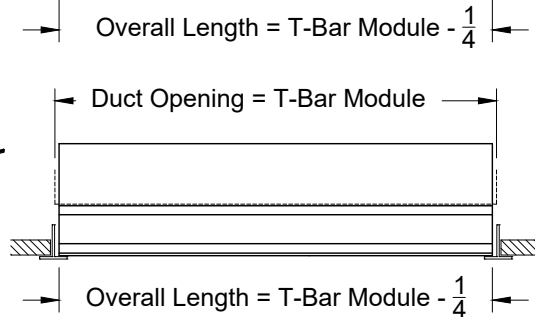

Option: End Cap

1. Available Finishes

Standard Finish:
20 - White Face, Black Back
02 - Satin Silver
03 - Black
Optional Finish:
28 - Special/Setup Charge

2. Available Accessories

3. Available Options

1EC - (1) End Cap
2EC - (2) End Caps
1EB - (1) End Border
2EB - (2) End Borders
OO - Open / Open

4. Construction Details

- Longest single section is 96"
- Continuous lengths are made in sections
- Extruded Aluminum

All Dimensions $\pm 1/16"$