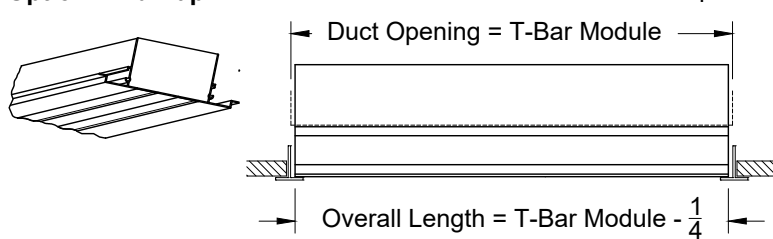

Option: End Cap

1. Available Finishes	2. Available Accessories	3. Available Options	4. Construction Details
Standard Finish: 20 - White Face, Black Back 02 - Satin Silver 03 - Black Optional Finish: 28 - Special/Setup Charge		1EC - (1) End Cap 2EC - (2) End Caps 1EB - (1) End Border 2EB - (2) End Borders OO - Open / Open	- Longest single section is 96" - Continuous lengths are made in sections - Extruded Aluminum

All Dimensions ±1/16"