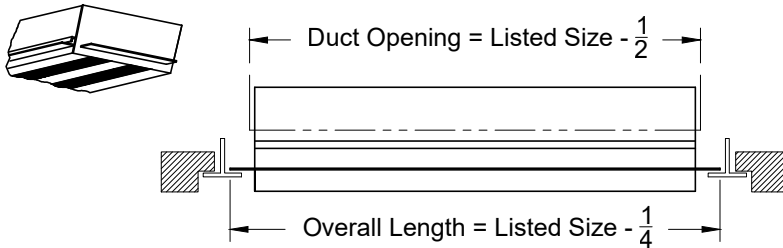

Option: End Border

1. Available Finishes

Standard Finish:
20 - White Face, Black Back
21 - Clear anodized with Black Pattern
Controller
03 - Black
Optional Finish:
28 - Special/Setup Charge

2. Available Accessories

3. Available Options

1EC - (1) End Cap
2EC - (2) End Caps
1EB - (1) End Border
2EB - (2) End Borders
OO - Open / Open

4. Construction Details

- Longest single section is 96"
- Continuous lengths are made in sections
- Extruded Aluminum

All Dimensions ±1/16"