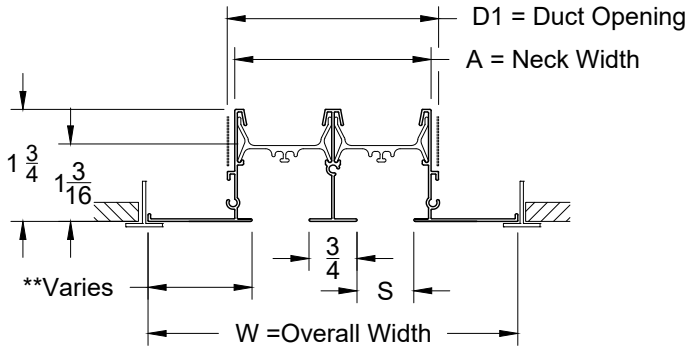

Model: XG-6675RTZ6-6   TechZone Border - 6" Width - Lay In T-Bar with No Hardware

XG-6675RTZ6-6 - TechZone Lay-In T-Bar

XG-6675RTZ6-6				
S=3/4"	Number of Slots			
Slot	1	2	3	4
A	1 9/16	3 1/16	4 9/16	5 9/16
D1	2	3 1/2	5	6
W	5 3/4	5 3/4	5 3/4	5 3/4

* For Number of Slot Available See Table
** Side Frame Varies per Slots required.