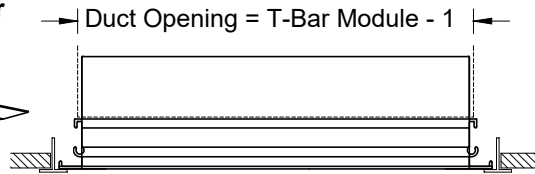

Option: End Border