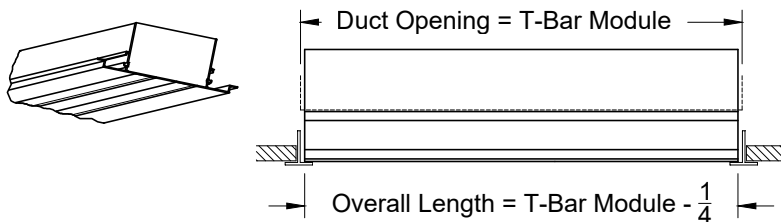

1. Available Finishes

Standard Finish:
20 - White Face, Black Back
21 - Clear anodized with Black Pattern
Controller
03 - Black
Optional Finish:
28 - Special/Setup Charge

2. Available Accessories

3. Available Options

1EC - (1) End Cap
2EC - (2) End Caps
1EB - (1) End Border
2EB - (2) End Borders
OO - Open / Open

4. Construction Details

- Longest single section is 96"
- Continuous lengths are made in sections
- Extruded Aluminum

All Dimensions $\pm 1/16"$