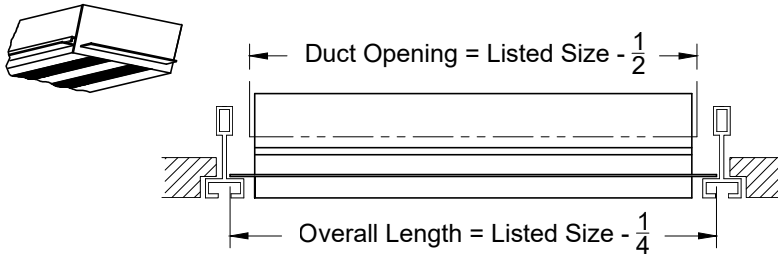

2. Available Accessories

3. Available Options

1EC - (1) End Cap
2EC - (2) End Caps
1EB - (1) End Border
2EB - (2) End Borders
OO - Open / Open

4. Construction Details

- Longest single section is 96"
- Continuous lengths are made in sections
- Extruded Aluminum

All Dimensions $\pm 1/16"$

Model: XG-6675RTZ4-9 TechZone Border - 4" Width - Bolt Slot with No Hardware

XG-6675RTZ4-9 - TechZone Bolt Slot

XG-6675RTZ4-9		
S=3/4"	Number of Slots	
Slot	1	2
A	1 9/16	3 1/16
D1	2	3 1/2
W	3 3/4	3 3/4

** Side Frame Varies per Slots required.
* For Number of Slot Available See Table

Option: End Border

1. Available Finishes	2. Available Accessories	3. Available Options	4. Construction Details
Standard Finish: 20 - White Face, Black Back 21 - Clear anodized with Black Pattern Controller 03 - Black Optional Finish: 28 - Special/Setup Charge		1EC - (1) End Cap 2EC - (2) End Caps 1EB - (1) End Border 2EB - (2) End Borders OO - Open / Open	<ul style="list-style-type: none"> Longest single section is 96" Continuous lengths are made in sections Extruded Aluminum