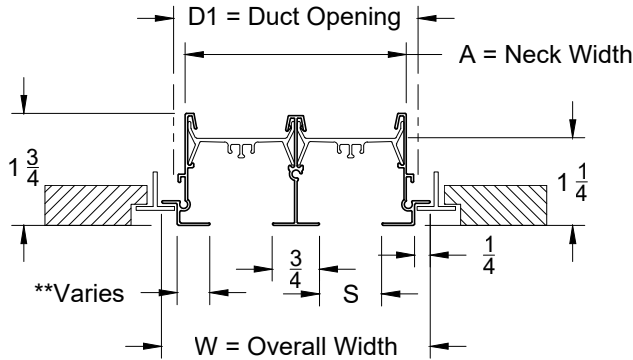

All Dimensions $\pm 1/16"$

Model: XG-6675RTZ4-9 TechZone Border - 4" Width - Bolt Slot with No Hardware

XG-6675RTZ4-9 - TechZone Bolt Slot

XG-6675RTZ4-9		
S=3/4"	Number of Slots	
Slot	1	2
A	1 9/16	3 1/16
D1	2	3 1/2
W	3 3/4	3 3/4

** Side Frame Varies per Slots required.
* For Number of Slot Available See Table

Option: End Border

1. Available Finishes	2. Available Accessories	3. Available Options	4. Construction Details
Standard Finish: 20 - White Face, Black Back 21 - Clear anodized with Black Pattern Controller 03 - Black Optional Finish: 28 - Special/Setup Charge		1EC - (1) End Cap 2EC - (2) End Caps 1EB - (1) End Border 2EB - (2) End Borders OO - Open / Open	<ul style="list-style-type: none"> Longest single section is 96" Continuous lengths are made in sections Extruded Aluminum

All Dimensions ±1/16"

Model: XG-6675RTZ4-NT TechZone Border - 4" Width - Narrow Tee with No Hardware

XG-6675RTZ4-NT - TechZone Narrow Tee

XG-6675RTZ4-NT		
S=3/4"	Number of Slots	
Slot	1	2
A	1 9/16	3 1/16
D1	2	3 1/2
W	3 3/4	3 3/4