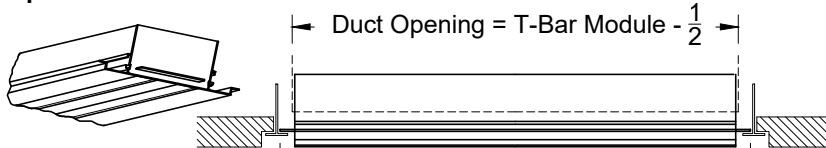

2. Available Accessories

3. Available Options

1EC - (1) End Cap
2EC - (2) End Caps
1EB - (1) End Border
2EB - (2) End Borders
OO - Open / Open

4. Construction Details

- Longest single section is 96"
- Continuous lengths are made in sections
- Extruded Aluminum

All Dimensions ±1/16"

Model: XG-6675RTZ6-9 TechZone Border - 6" Width - Bolt Slot with No Hardware

XG-6675RTZ6-9 - TechZone Bolt Slot

XG-6675RTZ6-9			
S=3/4"	Number of Slots		
Slot	1	2	3
A	1 9/16	3 1/16	4 9/16
D1	2	3 1/2	5
W	5 3/4	5 3/4	5 3/4

* For Number of Slot Available See Table
** Side Frame Varies per Slots required.

Option: End Border

Option: End Cap

1. Available Finishes	2. Available Accessories	3. Available Options	4. Construction Details
Standard Finish: 20 - White Face, Black Back 21 - Clear anodized with Black Pattern Controller 03 - Black Optional Finish: 28 - Special/Setup Charge		1EC - (1) End Cap 2EC - (2) End Caps 1EB - (1) End Border 2EB - (2) End Borders OO - Open / Open	<ul style="list-style-type: none"> • Longest single section is 96" • Continuous lengths are made in sections • Extruded Aluminum