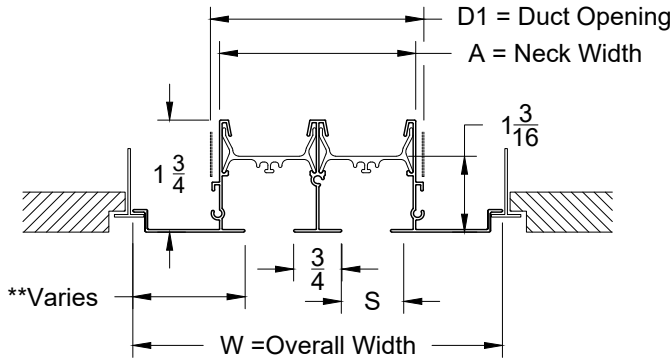

Model: XG-6675RTZ6-NT TechZone Border - 6" Width - Narrow Tee with No Hardware

XG-6675RTZ6-NT - TechZone Narrow Tee

XG-6675RTZ6-NT			
S=3/4"	Number of Slots		
Slot	1	2	3
A	1 9/16	3 1/16	4 9/16
D1	2	3 1/2	5
W	5 3/4	5 3/4	5 3/4

* For Number of Slot Available See Table
** Side Frame Varies per Slots required.