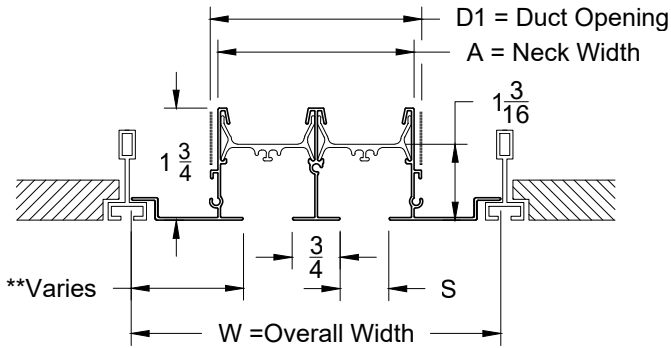

2. Available Accessories

3. Available Options

1EC - (1) End Cap
2EC - (2) End Caps
1EB - (1) End Border
2EB - (2) End Borders
OO - Open / Open

4. Construction Details

- Longest single section is 96"
- Continuous lengths are made in sections
- Extruded Aluminum

All Dimensions ±1/16"

Model: XG-6675RTZ6-9 TechZone Border - 6" Width - Bolt Slot with No Hardware

XG-6675RTZ6-9 - TechZone Bolt Slot

XG-6675RTZ6-9			
S=3/4"	Number of Slots		
Slot	1	2	3
A	1 9/16	3 1/16	4 9/16
D1	2	3 1/2	5
W	5 3/4	5 3/4	5 3/4