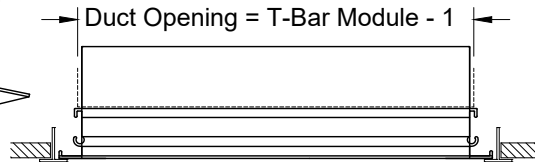

Option: End Border