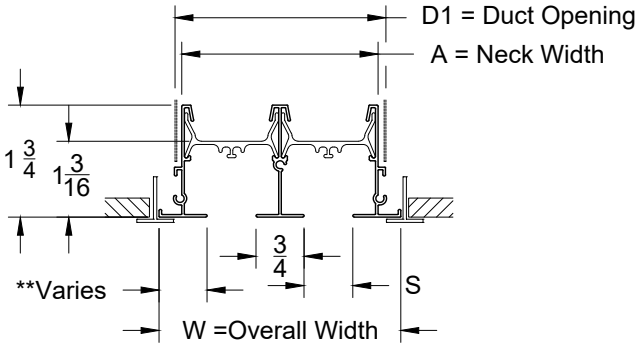

Model: XG-6675RTZ4-6   TechZone Border - 4" Width - Lay In T-Bar with No Hardware

XG-6675RTZ4-6 - TechZone Lay In T-Bar

XG-6675RTZ4-6		
S=3/4"	Number of Slots	
Slot	1	2
A	1 $\frac{9}{16}$	3 $\frac{1}{16}$
D1	2	3 $\frac{1}{2}$
W	3 $\frac{3}{4}$	3 $\frac{3}{4}$

** Side Frame Varies per Slots required.
* For Number of Slot Available See Table