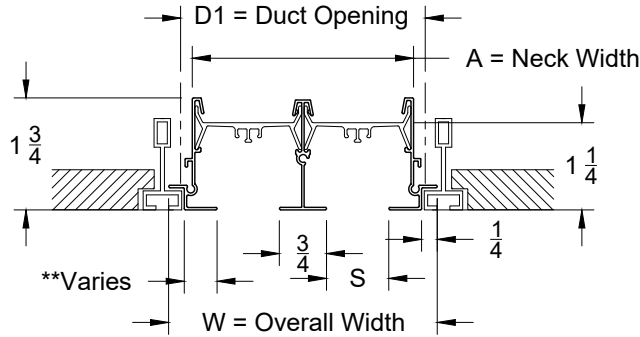

Model: XG-6675RTZ4-9   TechZone Border - 4" Width - Bolt Slot with No Hardware

XG-6675RTZ4-9 - TechZone Bolt Slot

XG-6675RTZ4-9		
S=3/4"	Number of Slots	
Slot	1	2
A	1 9/16	3 1/16
D1	2	3 1/2
W	3 3/4	3 3/4

** Side Frame Varies per Slots required.
* For Number of Slot Available See Table