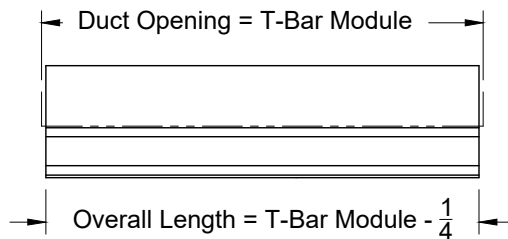

1. Available Finishes

Standard Finish:
20 - White Face, Black Back
02 - Satin Silver
03 - Black
Optional Finish:
28 - Special/Setup Charge

2. Available Accessories

3. Available Options

1EC - (1) End Cap
2EC - (2) End Caps
1EB - (1) End Border
2EB - (2) End Borders
OO - Open / Open

4. Construction Details

- Longest single section is 96"
- Continuous lengths are made in sections
- Extruded Aluminum

All Dimensions ±1/16"