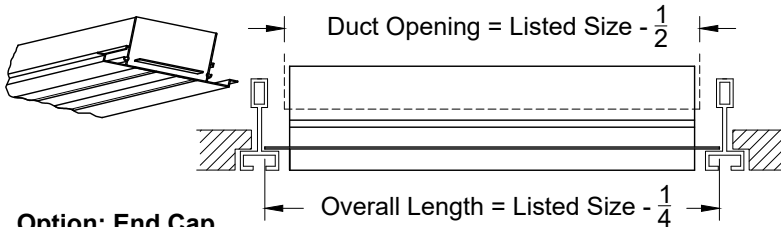

Option: End Border

Option: End Cap