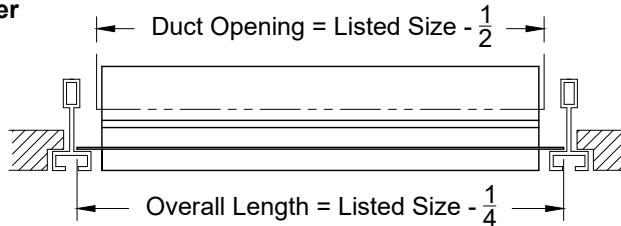

Option: End Border

Option: End Cap