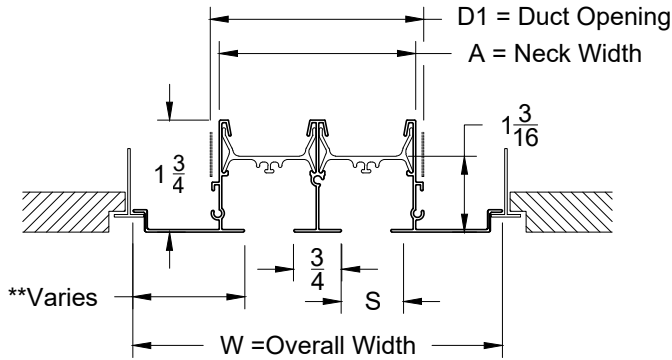

All Dimensions ±1/16"

Model: XG-6675RTZ6-9 TechZone Border - 6" Width - Bolt Slot with No Hardware

XG-6675RTZ6-9 - TechZone Bolt Slot

XG-6675RTZ6-9			
S=3/4"	Number of Slots		
Slot	1	2	3
A	1 9/16	3 1/16	4 9/16
D1	2	3 1/2	5
W	5 3/4	5 3/4	5 3/4

* For Number of Slot Available See Table
** Side Frame Varies per Slots required.

Option: End Border

Option: End Cap

1. Available Finishes	2. Available Accessories	3. Available Options	4. Construction Details
Standard Finish: 20 - White Face, Black Back 21 - Clear anodized with Black Pattern Controller 03 - Black Optional Finish: 28 - Special/Setup Charge		1EC - (1) End Cap 2EC - (2) End Caps 1EB - (1) End Border 2EB - (2) End Borders OO - Open / Open	<ul style="list-style-type: none"> • Longest single section is 96" • Continuous lengths are made in sections • Extruded Aluminum

All Dimensions ±1/16"

Model: XG-6675RTZ6-NT TechZone Border - 6" Width - Narrow Tee with No Hardware

XG-6675RTZ6-NT - TechZone Narrow Tee

XG-6675RTZ6-NT			
S=3/4"	Number of Slots		
Slot	1	2	3
A	1 9/16	3 1/16	4 9/16
D1	2	3 1/2	5
W	5 3/4	5 3/4	5 3/4