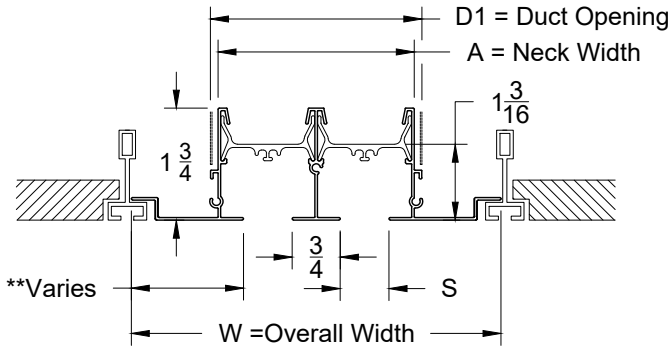

Model: XG-6675RTZ6-9   TechZone Border - 6" Width - Bolt Slot with No Hardware

XG-6675RTZ6-9 - TechZone Bolt Slot

XG-6675RTZ6-9			
S=3/4"	Number of Slots		
Slot	1	2	3
A	1 9/16	3 1/16	4 9/16
D1	2	3 1/2	5
W	5 3/4	5 3/4	5 3/4

* For Number of Slot Available See Table
** Side Frame Varies per Slots required.