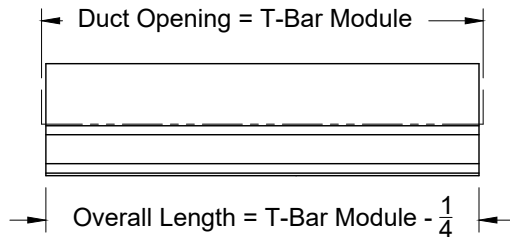

1. Available Finishes

Standard Finish:
20 - White Face, Black Back
02 - Satin Silver
03 - Black
Optional Finish:
28 - Special/Setup Charge

2. Available Accessories

3. Available Options

1EC - (1) End Cap
2EC - (2) End Caps
1EB - (1) End Border
2EB - (2) End Borders
OO - Open / Open

4. Construction Details

- Longest single section is 96"
- Continuous lengths are made in sections
- Extruded Aluminum

All Dimensions ±1/16"