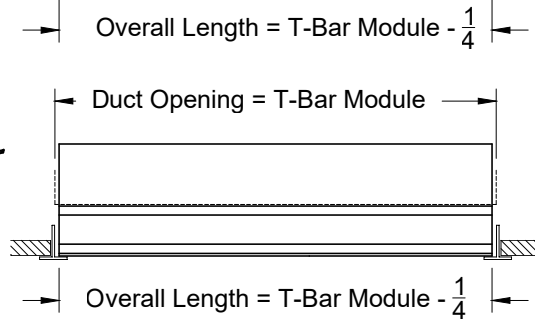

Option: End Cap

1. Available Finishes

Standard Finish:
20 - White Face, Black Back
21 - Clear anodized with Black Pattern
Controller
03 - Black
Optional Finish:
28 - Special/Setup Charge

2. Available Accessories

3. Available Options

1EC - (1) End Cap
2EC - (2) End Caps
1EB - (1) End Border
2EB - (2) End Borders
OO - Open / Open

4. Construction Details

- Longest single section is 96"
- Continuous lengths are made in sections
- Extruded Aluminum

All Dimensions $\pm 1/16"$