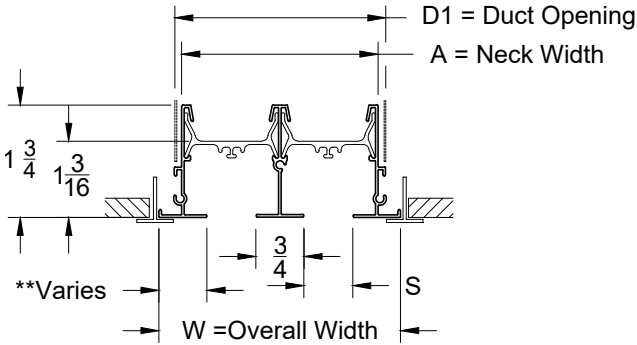

Model: XG-6675RTZ4-6 TechZone Border - 4" Width - Lay In T-Bar with No Hardware

XG-6675RTZ4-6 - TechZone Lay In T-Bar

XG-6675RTZ4-6		
S=3/4"	Number of Slots	
Slot	1	2
A	1 $\frac{9}{16}$	3 $\frac{1}{16}$
D1	2	3 $\frac{1}{2}$
W	3 $\frac{3}{4}$	3 $\frac{3}{4}$

2. Available Accessories

3. Available Options

1EC - (1) End Cap
2EC - (2) End Caps
1EB - (1) End Border
2EB - (2) End Borders
OO - Open / Open

4. Construction Details

- Longest single section is 96"
- Continuous lengths are made in sections
- Extruded Aluminum

All Dimensions $\pm 1/16"$

Model: XG-6675RTZ4-9 TechZone Border - 4" Width - Bolt Slot with No Hardware

XG-6675RTZ4-9 - TechZone Bolt Slot

XG-6675RTZ4-9		
S=3/4"	Number of Slots	
Slot	1	2
A	1 9/16	3 1/16
D1	2	3 1/2
W	3 3/4	3 3/4