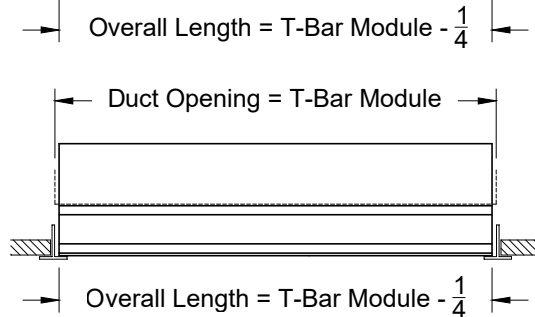

Option: End Cap

1. Available Finishes

Standard Finish:
20 - White Face, Black Back
21 - Clear anodized with Black Pattern
Controller
03 - Black
Optional Finish:
28 - Special/Setup Charge

2. Available Accessories

3. Available Options

1EC - (1) End Cap
2EC - (2) End Caps
1EB - (1) End Border
2EB - (2) End Borders
OO - Open / Open

4. Construction Details

- Longest single section is 96"
- Continuous lengths are made in sections
- Extruded Aluminum

All Dimensions ±1/16"