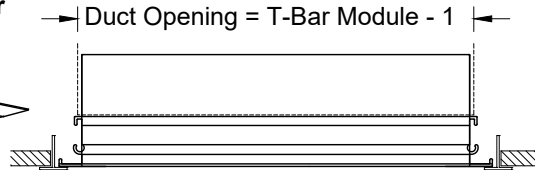

Option: End Border