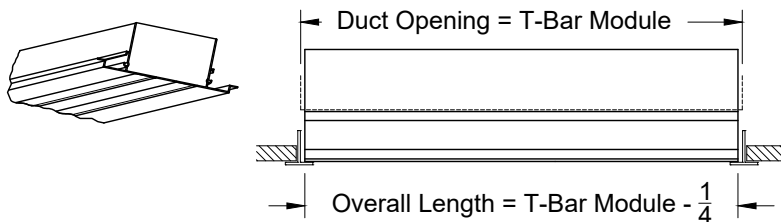

1. Available Finishes

Standard Finish:
20 - White Face, Black Back
02 - Satin Silver
03 - Black
Optional Finish:
28 - Special/Setup Charge

2. Available Accessories

3. Available Options

1EC - (1) End Cap
2EC - (2) End Caps
1EB - (1) End Border
2EB - (2) End Borders
OO - Open / Open

4. Construction Details

- Longest single section is 96"
- Continuous lengths are made in sections
- Extruded Aluminum

All Dimensions $\pm 1/16"$