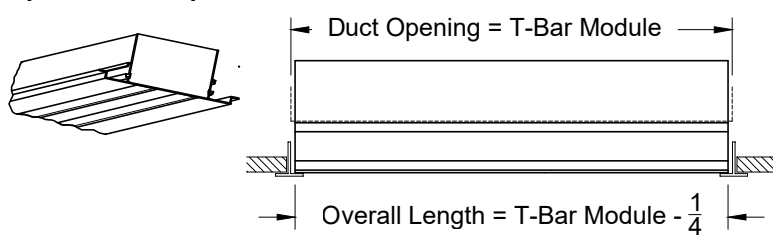

2. Available Accessories

3. Available Options

1EC - (1) End Cap
2EC - (2) End Caps
1EB - (1) End Border
2EB - (2) End Borders
OO - Open / Open

4. Construction Details

- Longest single section is 96"
- Continuous lengths are made in sections
- Extruded Aluminum

All Dimensions ±1/16"

Model: XG-6675RTZ6-9 TechZone Border - 6" Width - Bolt Slot with No Hardware

XG-6675RTZ6-9 - TechZone Bolt Slot

XG-6675RTZ6-9			
S=3/4"	Number of Slots		
Slot	1	2	3
A	1 9/16	3 1/16	4 9/16
D1	2	3 1/2	5
W	5 3/4	5 3/4	5 3/4

* For Number of Slot Available See Table
** Side Frame Varies per Slots required.

Option: End Border

Option: End Cap

1. Available Finishes	2. Available Accessories	3. Available Options	4. Construction Details
Standard Finish: 20 - White Face, Black Back 21 - Clear anodized with Black Pattern Controller 03 - Black Optional Finish: 28 - Special/Setup Charge		1EC - (1) End Cap 2EC - (2) End Caps 1EB - (1) End Border 2EB - (2) End Borders OO - Open / Open	<ul style="list-style-type: none"> • Longest single section is 96" • Continuous lengths are made in sections • Extruded Aluminum