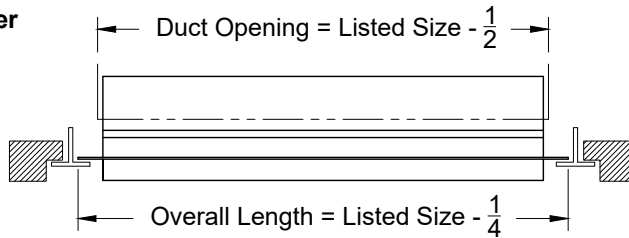

Option: End Border

Option: End Cap