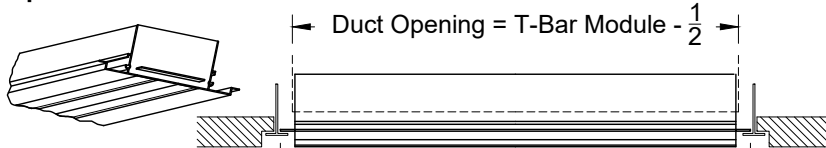

Option: End Border