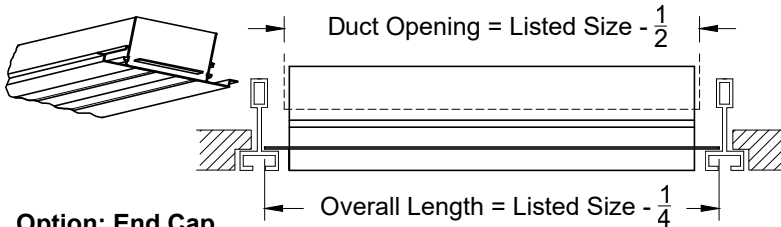

Option: End Border

Option: End Cap