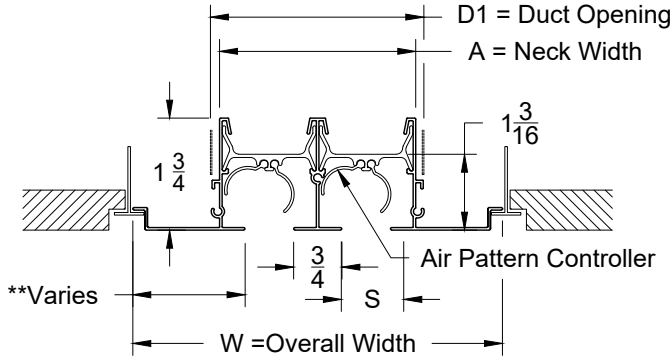

All Dimensions ±1/16"

Model: XG-6675TZ6-9

TechZone Border - 6" Width - Bolt Slot with No Hardware

XG-6675TZ6-9 - TechZone Bolt Slot

**Varies

* For Number of Slot Available See Table
** Side Frame Varies per Slots required.

XG-6675TZ6-9			
S=3/4"	Number of Slots		
Slot	1	2	3
A	1 9/16	3 1/16	4 9/16
D1	2	3 1/2	5
W	5 3/4	5 3/4	5 3/4

Option: End Border

Option: End Cap

Air Deflection Patterns

1. Available Finishes	2. Available Accessories	3. Available Options	4. Construction Details
Standard Finish: 20 - White Face, Black Back 02 - Satin Silver 03 - Black Optional Finish: 28 - Special/Setup Charge		1EC - (1) End Cap 2EC - (2) End Caps 1EB - (1) End Border 2EB - (2) End Borders OO - Open / Open	<ul style="list-style-type: none"> • Longest single section is 96" • Continuous lengths are made in sections • Extruded Aluminum

All Dimensions ±1/16"

Model: XG-6675TZ6-NT TechZone Border - 6" Width - Narrow Tee with No Hardware

XG-6675TZ6-NT - TechZone Narrow Tee

XG-6675TZ6-NT			
S=3/4"	Number of Slots		
Slot	1	2	3
A	1 9/16	3 1/16	4 9/16
D1	2	3 1/2	5
W	5 3/4	5 3/4	5 3/4

All Dimensions ±1/16"