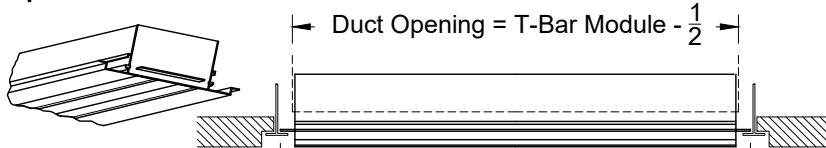

2. Available Accessories

3. Available Options

1EC - (1) End Cap
2EC - (2) End Caps
1EB - (1) End Border
2EB - (2) End Borders
OO - Open / Open

4. Construction Details

- Longest single section is 96"
- Continuous lengths are made in sections
- Extruded Aluminum

All Dimensions ±1/16"

Model: XG-6675TZ6-9

TechZone Border - 6" Width - Bolt Slot with No Hardware

XG-6675TZ6-9 - TechZone Bolt Slot

**Varies

* For Number of Slot Available See Table
** Side Frame Varies per Slots required.

XG-6675TZ6-9			
S=3/4"	Number of Slots		
Slot	1	2	3
A	1 9/16	3 1/16	4 9/16
D1	2	3 1/2	5
W	5 3/4	5 3/4	5 3/4

Option: End Border

Option: End Cap

Air Deflection Patterns

1. Available Finishes	2. Available Accessories	3. Available Options	4. Construction Details
Standard Finish: 20 - White Face, Black Back 02 - Satin Silver 03 - Black Optional Finish: 28 - Special/Setup Charge		1EC - (1) End Cap 2EC - (2) End Caps 1EB - (1) End Border 2EB - (2) End Borders OO - Open / Open	<ul style="list-style-type: none"> • Longest single section is 96" • Continuous lengths are made in sections • Extruded Aluminum