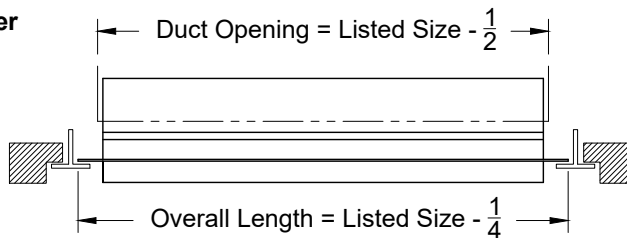

Option: End Border

Option: End Cap