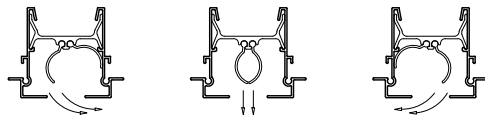

Air Deflection Patterns

1. Available Finishes

Standard Finish:
20 - White Face, Black Back
02 - Satin Silver
03 - Black
Optional Finish:
28 - Special/Setup Charge

2. Available Accessories

3. Available Options

1EC - (1) End Cap
2EC - (2) End Caps
1EB - (1) End Border
2EB - (2) End Borders
OO - Open / Open

4. Construction Details

- Longest single section is 96"
- Continuous lengths are made in sections
- Extruded Aluminum

All Dimensions ±1/16"