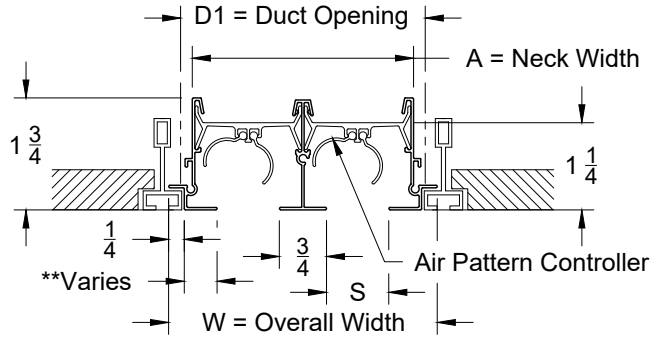

2. Available Accessories

3. Available Options

1EC - (1) End Cap
 2EC - (2) End Caps
 1EB - (1) End Border
 2EB - (2) End Borders
 OO - Open / Open

4. Construction Details

- Longest single section is 96"
- Continuous lengths are made in sections
- Extruded Aluminum

All Dimensions ±1/16"

Model: XG-6675TZ4-9

TechZone Border - 4" Width - Bolt Slot with No Hardware

XG-6675TZ4-9 - TechZone Bolt Slot

XG-6675TZ4-9		
S=3/4"	Number of Slots	
Slot	1	2
A	1 9/16	3 1/16
D1	2	3 1/2
W	3 3/4	3 3/4

All Dimensions ±1/16"