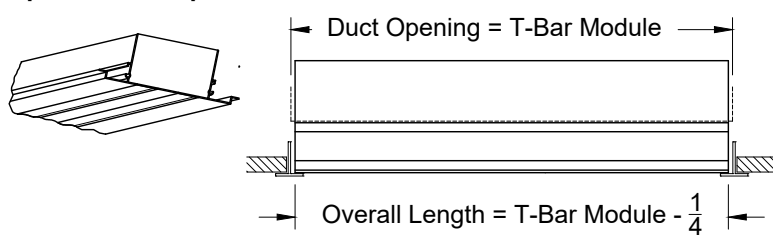

Option: End Cap