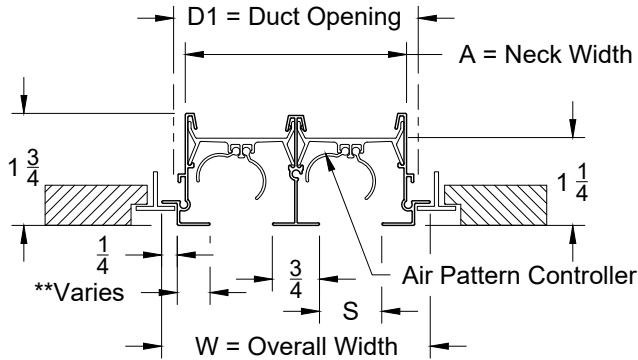

2. Available Accessories

3. Available Options

1EC - (1) End Cap
 2EC - (2) End Caps
 1EB - (1) End Border
 2EB - (2) End Borders
 OO - Open / Open

4. Construction Details

- Longest single section is 96"
- Continuous lengths are made in sections
- Extruded Aluminum

All Dimensions ±1/16"

Model: XG-6675TZ4-NT TechZone Border - 4" Width - Narrow Tee with No Hardware

XG-6675TZ4-NT - TechZone Narrow Tee

XG-6675TZ4-NT		
S=3/4"	Number of Slots	
Slot	1	2
A	1 9/16	3 1/16
D1	2	3 1/2
W	3 3/4	3 3/4