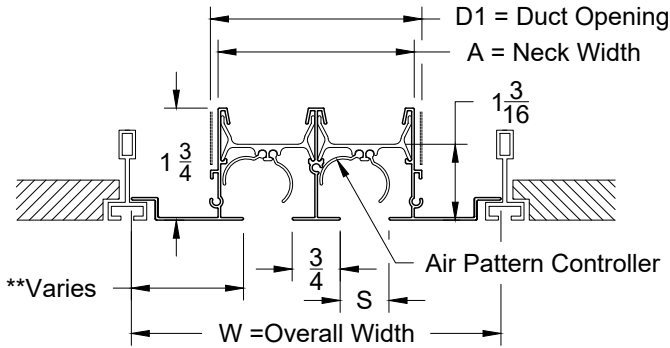

2. Available Accessories

3. Available Options

1EC - (1) End Cap
2EC - (2) End Caps
1EB - (1) End Border
2EB - (2) End Borders
OO - Open / Open

4. Construction Details

- Longest single section is 96"
- Continuous lengths are made in sections
- Extruded Aluminum

All Dimensions ±1/16"

Model: XG-6675TZ6-9

TechZone Border - 6" Width - Bolt Slot with No Hardware

XG-6675TZ6-9 - TechZone Bolt Slot

**Varies

* For Number of Slot Available See Table
** Side Frame Varies per Slots required.

All Dimensions ±1/16"