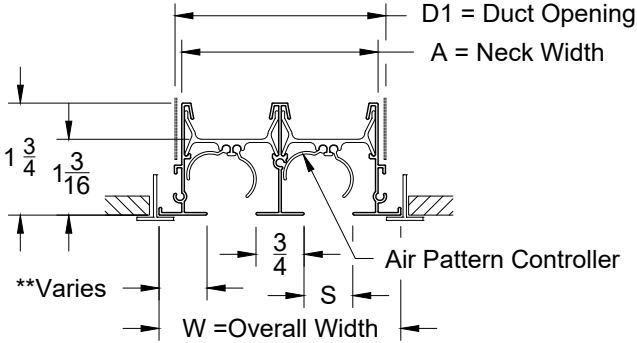

Model: XG-6675TZ4-6

TechZone Border - 4" Width - Lay In T-Bar with No Hardware

XG-6675TZ4-6 - TechZone Lay In T-Bar

XG-6675TZ4-6		
S=3/4"	Number of Slots	
Slot	1	2
A	1 9/16	3 1/16
D1	2	3 1/2
W	3 3/4	3 3/4

2. Available Accessories

3. Available Options

1EC - (1) End Cap
 2EC - (2) End Caps
 1EB - (1) End Border
 2EB - (2) End Borders
 OO - Open / Open

4. Construction Details

- Longest single section is 96"
- Continuous lengths are made in sections
- Extruded Aluminum

All Dimensions ±1/16"

Model: XG-6675TZ4-9

TechZone Border - 4" Width - Bolt Slot with No Hardware

XG-6675TZ4-9 - TechZone Bolt Slot

XG-6675TZ4-9		
S=3/4"	Number of Slots	
Slot	1	2
A	1 9/16	3 1/16
D1	2	3 1/2
W	3 3/4	3 3/4

All Dimensions ±1/16"