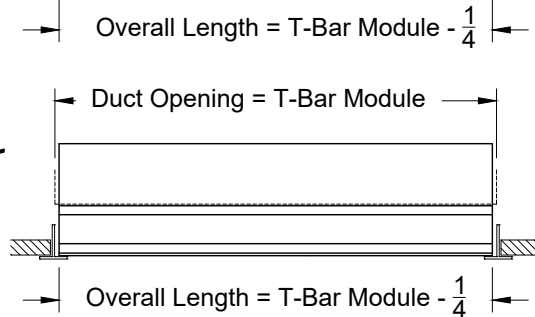

Option: End Cap