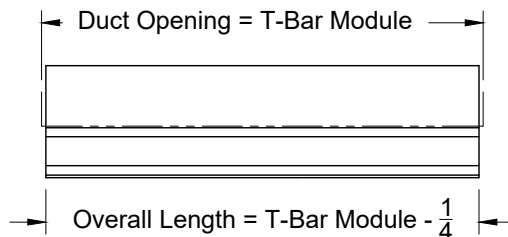

Model: XG-6675TZ4-NT   TechZone Border - 4" Width - Narrow Tee with No Hardware

XG-6675TZ4-NT - TechZone Narrow Tee

XG-6675TZ4-NT		
S=3/4"	Number of Slots	
Slot	1	2
A	1 9/16	3 1/16
D1	2	3 1/2
W	3 3/4	3 3/4

** Side Frame Varies per Slots required.
* For Number of Slot Available See Table

Option: End Border

Option: End Cap

Air Deflection Patterns

1. Available Finishes

Standard Finish:
20 - White Face, Black Back
02 - Satin Silver
03 - Black
Optional Finish:
28 - Special/Setup Charge

2. Available Accessories

3. Available Options

1EC - (1) End Cap
2EC - (2) End Caps
1EB - (1) End Border
2EB - (2) End Borders
OO - Open / Open

4. Construction Details

- Longest single section is 96"
- Continuous lengths are made in sections
- Extruded Aluminum

All Dimensions ±1/16"