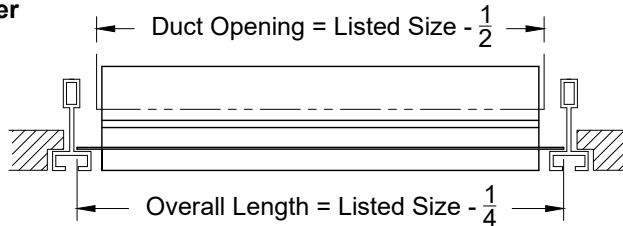

Option: End Border

Option: End Cap