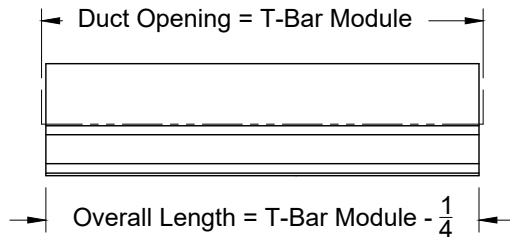

Model: XG-6675TZ4-9

TechZone Border - 4" Width - Bolt Slot with No Hardware

XG-6675TZ4-9 - TechZone Bolt Slot

XG-6675TZ4-9		
S=3/4"	Number of Slots	
Slot	1	2
A	1 9/16	3 1/16
D1	2	3 1/2
W	3 3/4	3 3/4

** Side Frame Varies per Slots required.
* For Number of Slot Available See Table

Option: End Border

Option: End Cap

Air Deflection Patterns

1. Available Finishes

Standard Finish:
20 - White Face, Black Back
02 - Satin Silver
03 - Black
Optional Finish:
28 - Special/Setup Charge

2. Available Accessories

3. Available Options

1EC - (1) End Cap
2EC - (2) End Caps
1EB - (1) End Border
2EB - (2) End Borders
OO - Open / Open

4. Construction Details

- Longest single section is 96"
- Continuous lengths are made in sections
- Extruded Aluminum

All Dimensions ±1/16"