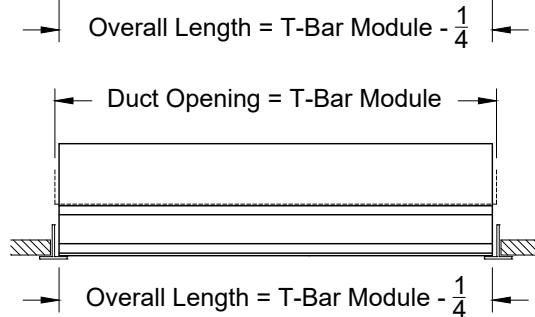

Option: End Cap