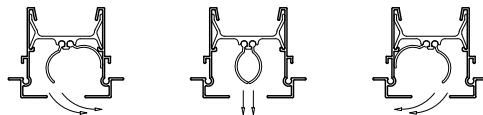

XG-6675TZ6-9			
S=3/4"	Number of Slots		
Slot	1	2	3
A	1 9/16	3 1/16	4 9/16
D1	2	3 1/2	5
W	5 3/4	5 3/4	5 3/4

Option: End Border

Option: End Cap

Air Deflection Patterns

1. Available Finishes	2. Available Accessories	3. Available Options	4. Construction Details
Standard Finish: 20 - White Face, Black Back 02 - Satin Silver 03 - Black Optional Finish: 28 - Special/Setup Charge		1EC - (1) End Cap 2EC - (2) End Caps 1EB - (1) End Border 2EB - (2) End Borders OO - Open / Open	<ul style="list-style-type: none"> • Longest single section is 96" • Continuous lengths are made in sections • Extruded Aluminum

All Dimensions ±1/16"

Model: XG-6675TZ6-NT TechZone Border - 6" Width - Narrow Tee with No Hardware

XG-6675TZ6-NT - TechZone Narrow Tee

XG-6675TZ6-NT			
S=3/4"	Number of Slots		
Slot	1	2	3
A	1 9/16	3 1/16	4 9/16
D1	2	3 1/2	5
W	5 3/4	5 3/4	5 3/4