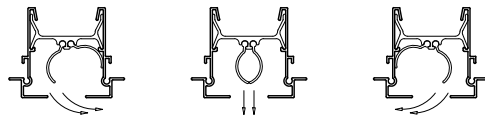

* For Number of Slot Available See Table
** Side Frame Varies per Slots required.

Option: End Border

Option: End Cap

Air Deflection Patterns

1. Available Finishes	2. Available Accessories	3. Available Options	4. Construction Details
Standard Finish: 20 - White Face, Black Back 02 - Satin Silver 03 - Black Optional Finish: 28 - Special/Setup Charge		1EC - (1) End Cap 2EC - (2) End Caps 1EB - (1) End Border 2EB - (2) End Borders OO - Open / Open	<ul style="list-style-type: none"> • Longest single section is 96" • Continuous lengths are made in sections • Extruded Aluminum