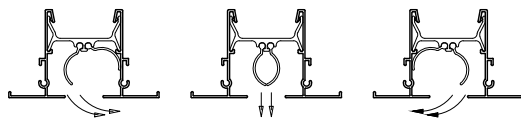

All Dimensions ±1/16"

Model: XG-6675TZ6-6

TechZone Border - 6" Width - Lay-In T-Bar with No Hardware

XG-6675TZ6-6 - TechZone Lay-In T-Bar

XG-6675TZ6-6				
S=3/4"	Number of Slots			
Slot	1	2	3	4
A	1 9/16	3 1/16	4 9/16	5 9/16
D1	2	3 1/2	5	6
W	5 3/4	5 3/4	5 3/4	5 3/4

* For Number of Slot Available See Table
** Side Frame Varies per Slots required.

Option: End Border

Option: End Cap

Air Deflection Patterns

1. Available Finishes

Standard Finish:
20 - White Face, Black Back
02 - Satin Silver
03 - Black
Optional Finish:
28 - Special/Setup Charge

2. Available Accessories

3. Available Options

1EC - (1) End Cap
2EC - (2) End Caps
1EB - (1) End Border
2EB - (2) End Borders
OO - Open / Open

4. Construction Details

- Longest single section is 96"
- Continuous lengths are made in sections
- Extruded Aluminum