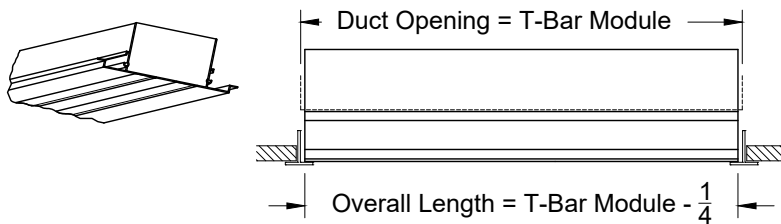

Model: XG-6675TZ6-NT   TechZone Border - 6" Width - Narrow Tee with No Hardware

XG-6675TZ6-NT - TechZone Narrow Tee

XG-6675TZ6-NT			
S=3/4"	Number of Slots		
Slot	1	2	3
A	1 9/16	3 1/16	4 9/16
D1	2	3 1/2	5
W	5 3/4	5 3/4	5 3/4

* For Number of Slot Available See Table
** Side Frame Varies per Slots required.

Option: End Border

Option: End Cap

Air Deflection Patterns

1. Available Finishes	2. Available Accessories	3. Available Options	4. Construction Details
Standard Finish: 20 - White Face, Black Back 02 - Satin Silver 03 - Black Optional Finish: 28 - Special/Setup Charge		1EC - (1) End Cap 2EC - (2) End Caps 1EB - (1) End Border 2EB - (2) End Borders OO - Open / Open	• Longest single section is 96" • Continuous lengths are made in sections • Extruded Aluminum

All Dimensions ±1/16"