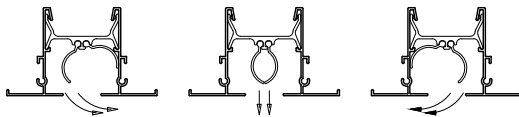

Air Deflection Patterns

1. Available Finishes

Standard Finish:
20 - White Face, Black Back
02 - Satin Silver
03 - Black
Optional Finish:
28 - Special/Setup Charge

2. Available Accessories

3. Available Options

1EC - (1) End Cap
2EC - (2) End Caps
1EB - (1) End Border
2EB - (2) End Borders
OO - Open / Open

4. Construction Details

- Longest single section is 96"
- Continuous lengths are made in sections
- Extruded Aluminum

All Dimensions ±1/16"