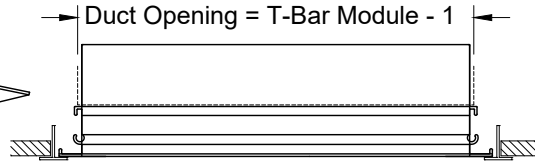

Option: End Border