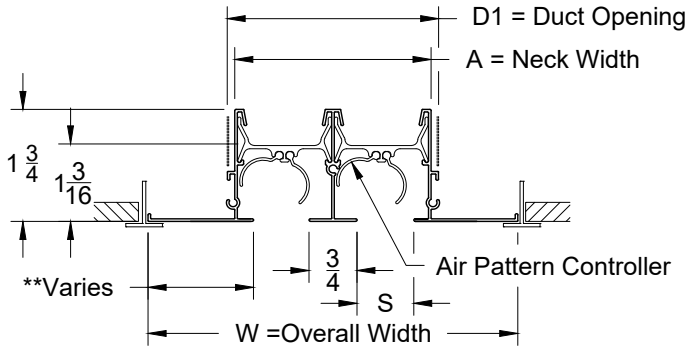

2. Available Accessories

3. Available Options

1EC - (1) End Cap
2EC - (2) End Caps
1EB - (1) End Border
2EB - (2) End Borders
OO - Open / Open

4. Construction Details

- Longest single section is 96"
- Continuous lengths are made in sections
- Extruded Aluminum

All Dimensions ±1/16"

Model: XG-6675TZ6-6

TechZone Border - 6" Width - Lay-In T-Bar with No Hardware

XG-6675TZ6-6 - TechZone Lay-In T-Bar

XG-6675TZ6-6				
S=3/4"	Number of Slots			
Slot	1	2	3	4
A	1 9/16	3 1/16	4 9/16	5 9/16
D1	2	3 1/2	5	6
W	5 3/4	5 3/4	5 3/4	5 3/4