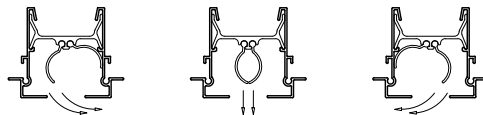

** Side Frame Varies per Slots required.
* For Number of Slot Available See Table

Option: End Border

Option: End Cap

Air Deflection Patterns

1. Available Finishes

Standard Finish:
20 - White Face, Black Back
02 - Satin Silver
03 - Black
Optional Finish:
28 - Special/Setup Charge

2. Available Accessories

3. Available Options

1EC - (1) End Cap
2EC - (2) End Caps
1EB - (1) End Border
2EB - (2) End Borders
OO - Open / Open

4. Construction Details

- Longest single section is 96"
- Continuous lengths are made in sections
- Extruded Aluminum