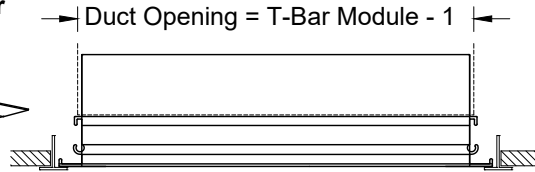

Option: End Border