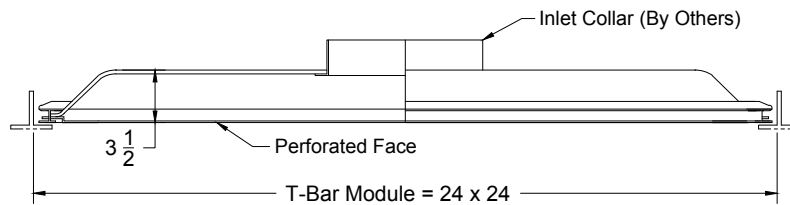

Perforated Supply Diffusers
Foil Lined Fiberglass Back

- Models: XG-7350-6 Hinged Steel Face - Lay in T-Bar
 XG-7350-6 AF Hinged Aluminum Face - Lay in T-Bar
 XG-7350R-6 Hinged Steel Removable Face - Lay in T-Bar
 XG-7350R-6 AF Hinged Aluminum Removable Face - Lay in T-Bar
 XG-7350-8 Hinged Drop Face - Tegular T-Bar
 XG-7350R-8 Hinged Steel Removable Drop Face - Tegular T-Bar

Models: XG-7350-6 (Steel Hinged Face - Lay in T-Bar)
XG-7350-6 AF (Aluminum Hinged Face - Lay in T-Bar)

Models: XG-7350R-6 (Steel Removable Face - Lay in T-Bar)
XG-7350R-6 AF (Aluminum Removable Face - Lay in T-Bar)

Plenum Scored For
5, 6, 7, 8, 9, 10
12, 14 And 15
Inch Diameters

Model: XG-7350-8 (Steel - Tegular T-Bar - Hinged Drop Face)

Model: XG-7350R-8 (Steel - Tegular T-Bar - Hinged Removable Drop Face)

Notes: (check if provided)