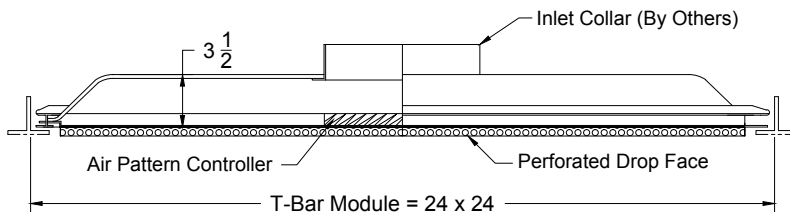

Perforated Supply Diffusers
Foil Lined Fiberglass Back

- Models: XG-7350-6 Hinged Steel Face - Lay in T-Bar
 XG-7350-6 AF Hinged Aluminum Face - Lay in T-Bar
 XG-7350R-6 Hinged Steel Removable Face - Lay in T-Bar
 XG-7350R-6 AF Hinged Aluminum Removable Face - Lay in T-Bar
 XG-7350-8 Hinged Drop Face - Tegular T-Bar
 XG-7350R-8 Hinged Steel Removable Drop Face - Tegular T-Bar

Models: XG-7350-6 (Steel Hinged Face - Lay in T-Bar)
XG-7350-6 AF (Aluminum Hinged Face - Lay in T-Bar)

Models: XG-7350R-6 (Steel Removable Face - Lay in T-Bar)
XG-7350R-6 AF (Aluminum Removable Face - Lay in T-Bar)

Plenum Scored For
5, 6, 7, 8, 9, 10
12, 14 And 15
Inch Diameters

Model: XG-7350-8 (Steel - Tegular T-Bar - Hinged Drop Face)

Model: XG-7350R-8 (Steel - Tegular T-Bar - Hinged Removable Drop Face)

Notes: (check if provided)