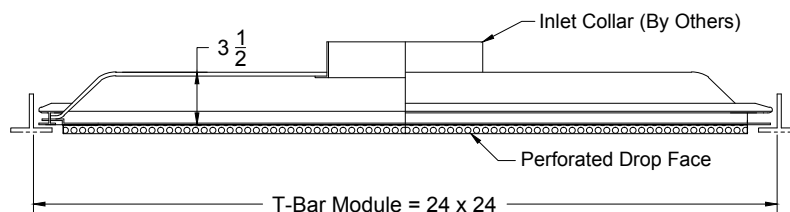

Perforated Supply Diffusers
Foil Lined Fiberglass Back

- Models: XG-7350-6 Hinged Steel Face - Lay in T-Bar
 XG-7350-6 AF Hinged Aluminum Face - Lay in T-Bar
 XG-7350R-6 Hinged Steel Removable Face - Lay in T-Bar
 XG-7350R-6 AF Hinged Aluminum Removable Face - Lay in T-Bar
 XG-7350-8 Hinged Drop Face - Tegular T-Bar
 XG-7350R-8 Hinged Steel Removable Drop Face - Tegular T-Bar

Models: XG-7350-6 (Steel Hinged Face - Lay in T-Bar)
XG-7350-6 AF (Aluminum Hinged Face - Lay in T-Bar)

Models: XG-7350R-6 (Steel Removable Face - Lay in T-Bar)
XG-7350R-6 AF (Aluminum Removable Face - Lay in T-Bar)

Plenum Scored For
5, 6, 7, 8, 9, 10
12, 14 And 15
Inch Diameters

Model: XG-7350-8 (Steel - Tegular T-Bar - Hinged Drop Face)

Model: XG-7350R-8 (Steel - Tegular T-Bar - Hinged Removable Drop Face)

Notes: (check if provided)