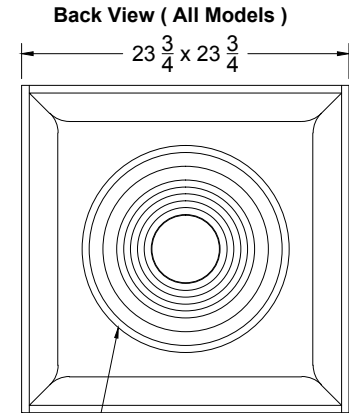

Perforated Supply Diffusers
Foil Lined Fiberglass Back

1. Models: XG-7350-6 Hinged Steel Face - Lay in T-Bar
   XG-7350-6 AF Hinged Aluminum Face - Lay in T-Bar
   XG-7350R-6 Hinged Steel Removable Face - Lay in T-Bar
   XG-7350R-6 AF Hinged Aluminum Removable Face - Lay in T-Bar
   XG-7350-8 Hinged Drop Face - Tegular T-Bar
   XG-7350R-8 Hinged Steel Removable Drop Face - Tegular T-Bar

Models: XG-7350-6 (Steel Hinged Face - Lay in T-Bar)
XG-7350-6 AF (Aluminum Hinged Face - Lay in T-Bar)