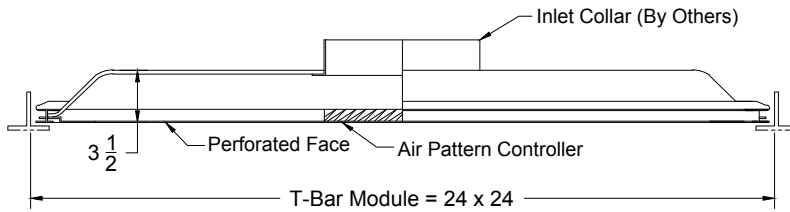

Perforated Supply Diffusers
Foil Lined Fiberglass Back

- Models: XG-7350-6 Hinged Steel Face - Lay in T-Bar
 XG-7350-6 AF Hinged Aluminum Face - Lay in T-Bar
 XG-7350R-6 Hinged Steel Removable Face - Lay in T-Bar
 XG-7350R-6 AF Hinged Aluminum Removable Face - Lay in T-Bar
 XG-7350-8 Hinged Drop Face - Tegular T-Bar
 XG-7350R-8 Hinged Steel Removable Drop Face - Tegular T-Bar

Models: XG-7350-6 (Steel Hinged Face - Lay in T-Bar)
XG-7350-6 AF (Aluminum Hinged Face - Lay in T-Bar)

Models: XG-7350R-6 (Steel Removable Face - Lay in T-Bar)
XG-7350R-6 AF (Aluminum Removable Face - Lay in T-Bar)

Plenum Scored For
5, 6, 7, 8, 9, 10
12, 14 And 15
Inch Diameters

Model: XG-7350-8 (Steel - Tegular T-Bar - Hinged Drop Face)

Model: XG-7350R-8 (Steel - Tegular T-Bar - Hinged Removable Drop Face)

Notes: (check if provided)