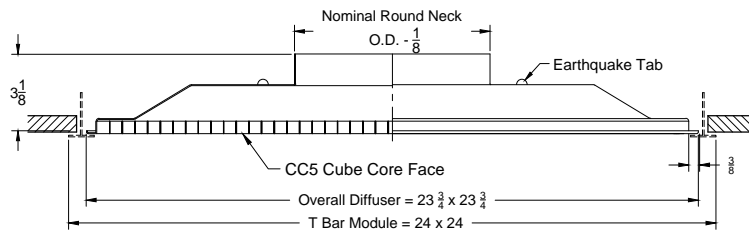

Eggcrate Return Grille with Backpan

Models: **XG-CC5-SBP-6** Return Grille with Steel Backpan
XG-CC5-ABP-6 Return Grille with Aluminum Backpan

Model: **XG-CC5 - SBP-6 (Steel Backpan & CC5 Grid Face - Lay-In T Bar - 24 x 24)**
XG-CC5 - ABP-6 (Aluminum Backpan & CC5 Grid Face - Lay-In T Bar - 24 x 24)

Notes: (check if provided)

1. Available Finishes	2. Available Accessories	3. Available Options	4. Construction Details
<p>Standard Finish:</p> <p>01 White</p> <p>Optional Finish (additional charge):</p> <p>02 Satin Silver</p> <p>03 Black.</p>	<p>Round Necks:</p> <p>XG-G3 - Round Equalizing Grid.</p> <p>XG-BDS - Butterfly Damper.</p> <p>XG-RSD - Radial Shutter Damper.</p> <p>Replacement Parts:</p> <p>Replacement Cube Core.</p> <p>Note: All Accessories Shipped Unattached</p>		<p>Available only in listed sizes:</p> <p>24" X 24" Steel / Aluminum</p> <p>12" X 12" Steel.</p> <p>Available Inlet sizes:</p> <p>6", 8", 10", 12", 14", 16"</p>