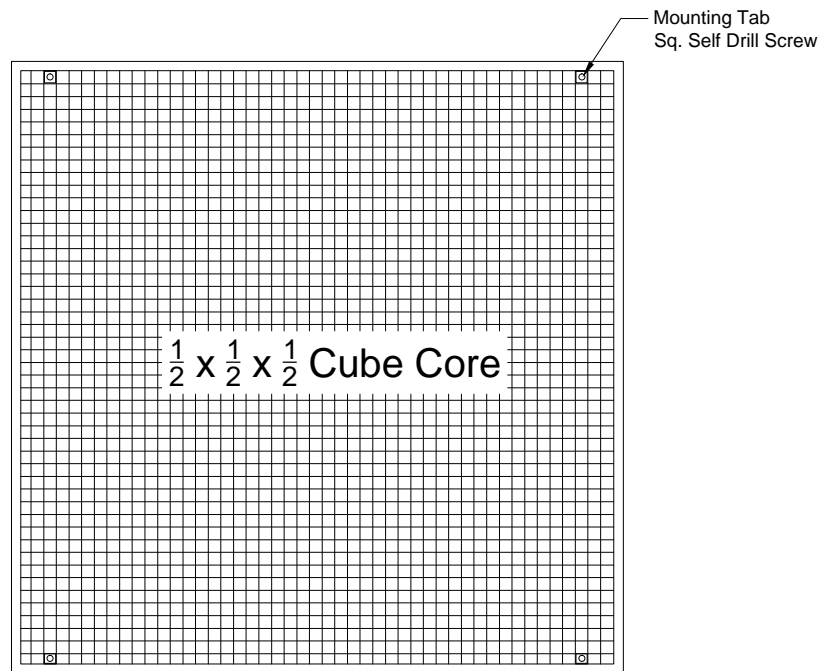

Eggcrate Return Grille with Backpan

Models: **XG-CC5-SBP-6** Return Grille with Steel Backpan
XG-CC5-ABP-6 Return Grille with Aluminum Backpan

Model: **XG-CC5 - SBP-6 (Steel Backpan & CC5 Grid Face - Lay-In T Bar - 24 x 24)**
XG-CC5 - ABP-6 (Aluminum Backpan & CC5 Grid Face - Lay-In T Bar - 24 x 24)

Notes: (check if provided)

1. Available Finishes	2. Available Accessories	3. Available Options	4. Construction Details
<p>Standard Finish:</p> <p>01 White</p> <p>Optional Finish (additional charge):</p> <p>02 Satin Silver</p> <p>03 Black.</p>	<p>Round Necks:</p> <p>XG-G3 - Round Equalizing Grid.</p> <p>XG-BDS - Butterfly Damper.</p> <p>XG-RSD - Radial Shutter Damper.</p> <p>Replacement Parts:</p> <p>Replacement Cube Core.</p> <p>Note: All Accessories Shipped Unattached</p>		<p>Available only in listed sizes:</p> <p>24" X 24" Steel / Aluminum</p> <p>12" X 12" Steel.</p> <p>Available Inlet sizes:</p> <p>6", 8", 10", 12", 14", 16"</p>