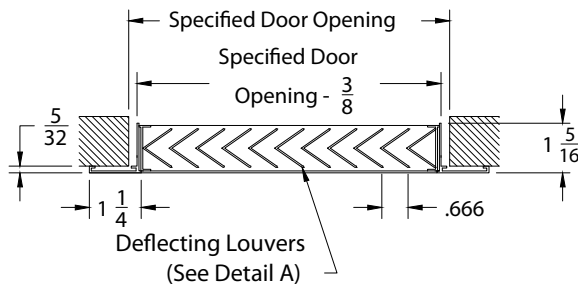

**Door Grille - Exhaust and Return  
Extruded Aluminum**

- Models: **XG-DGCO** Door / Transfer Grille - Core Only  
**XG-DGSF** Door / Transfer Grille - Single Flange Frame  
**XG-DGDF** Door / Transfer Grille - Double Flange Frame  
**XG-DGLP** Door / Transfer Grille - Double Flange Frame - Light Resistant

**Model : XG-DGCO ( Door / Transfer Grille - Core Only )**

Face View  
( Model XG-DGCO )

**Model : XG-DGSF ( Door / Transfer Grille - Single Flange Frame )**

Face View  
( Model XG-DGSF )

**Model : XG-DGDF ( Door / Transfer Grille - Double Flange Frame )**

Face View  
( Models: XG-DGDF &  
XG-DGLP )

**Model : XG-DGLP ( Door / Transfer Grille - Light Resistant )**

Notes:  check if provided)

1. Available Finishes	2. Available Accessories	3. Available Options	4. Construction Details
<b>Standard Finish:</b> 01 White <b>Optional Finish (no extra charge):</b> 24 Mill Finish <b>Optional Finish (extra charge):</b> 02 Satin Silver 03 Black 28 Custom Color / Setup Charge			<ul style="list-style-type: none"> <li>● Frame and Blades are extruded aluminum</li> <li>● Odd sizes / Fractional Sizes: Use list price of next higher inch from chart</li> <li>● Only width can be odd size; height limited to listed sizes</li> <li>● Maximum one piece size as listed</li> </ul>