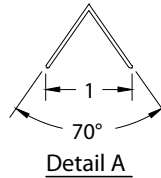

**Door Grille - Exhaust and Return
Extruded Aluminum**

1. Models: **XG-DGCO** Door / Transfer Grille - Core Only
   XG-DGSF Door / Transfer Grille - Single Flange Frame
   XG-DGDF Door / Transfer Grille - Double Flange Frame
   XG-DGLP Door / Transfer Grille - Double Flange Frame - Light Resistant

Model : XG-DGCO (Door / Transfer Grille - Core Only)

Face View
(Model XG-DGCO)

Model : XG-DGSF (Door / Transfer Grille - Single Flange Frame)