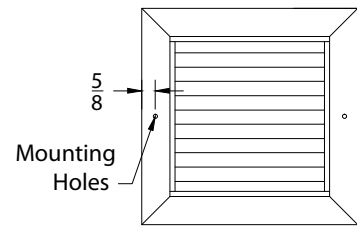

**Door Grille - Exhaust and Return  
Extruded Aluminum**

- Models: **XG-DGCO** Door / Transfer Grille - Core Only  
**XG-DGSF** Door / Transfer Grille - Single Flange Frame  
**XG-DGDF** Door / Transfer Grille - Double Flange Frame  
**XG-DGLP** Door / Transfer Grille - Double Flange Frame - Light Resistant

**Model : XG-DGCO ( Door / Transfer Grille - Core Only )**

Face View  
( Model XG-DGCO )

**Model : XG-DGSF ( Door / Transfer Grille - Single Flange Frame )**

Face View  
( Model XG-DGSF )

**Model : XG-DGDF ( Door / Transfer Grille - Double Flange Frame )**

Face View  
( Models: XG-DGDF &  
XG-DGLP )

**Model : XG-DGLP ( Door / Transfer Grille - Light Resistant )**

Notes:  check if provided)

1. Available Finishes	2. Available Accessories	3. Available Options	4. Construction Details
<b>Standard Finish:</b> 01 White <b>Optional Finish (no extra charge):</b> 24 Mill Finish <b>Optional Finish (extra charge):</b> 02 Satin Silver 03 Black 28 Custom Color / Setup Charge			<ul style="list-style-type: none"> <li>● Frame and Blades are extruded aluminum</li> <li>● Odd sizes / Fractional Sizes: Use list price of next higher inch from chart</li> <li>● Only width can be odd size; height limited to listed sizes</li> <li>● Maximum one piece size as listed</li> </ul>