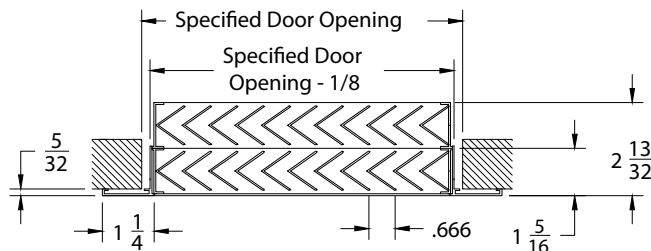

**Model : XG-DGCO ( Door / Transfer Grille - Core Only )**

Face View  
( Model XG-DGCO )

**Model : XG-DGSF ( Door / Transfer Grille - Single Flange Frame )**

Face View  
( Model XG-DGSF )

**Model : XG-DGDF ( Door / Transfer Grille - Double Flange Frame )**

Face View  
( Models: XG-DGDF &  
XG-DGLP )

**Model : XG-DGLP ( Door / Transfer Grille - Light Resistant )**

Notes:  check if provided)

1. Available Finishes	2. Available Accessories	3. Available Options	4. Construction Details
<b>Standard Finish:</b> 01 White <b>Optional Finish (no extra charge):</b> 24 Mill Finish <b>Optional Finish (extra charge):</b> 02 Satin Silver 03 Black 28 Custom Color / Setup Charge			<ul style="list-style-type: none"> <li>● Frame and Blades are extruded aluminum</li> <li>● Odd sizes / Fractional Sizes: Use list price of next higher inch from chart</li> <li>● Only width can be odd size; height limited to listed sizes</li> <li>● Maximum one piece size as listed</li> </ul>