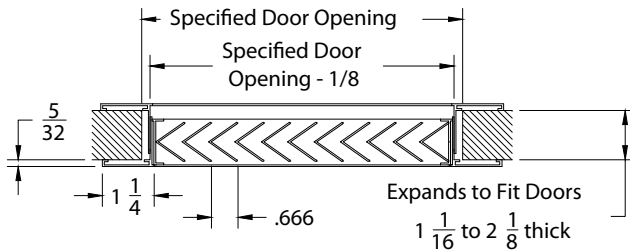

**Model : XG-DGCO ( Door / Transfer Grille - Core Only )**

Face View  
( Model XG-DGCO )

**Model : XG-DGSF ( Door / Transfer Grille - Single Flange Frame )**

Face View  
( Model XG-DGSF )

**Model : XG-DGDF ( Door / Transfer Grille - Double Flange Frame )**

Face View  
( Models: XG-DGDF &  
XG-DGLP )

**Model : XG-DGLP ( Door / Transfer Grille - Light Resistant )**

Notes:  check if provided)

1. Available Finishes	2. Available Accessories	3. Available Options	4. Construction Details
<b>Standard Finish:</b> 01 White <b>Optional Finish (no extra charge):</b> 24 Mill Finish <b>Optional Finish (extra charge):</b> 02 Satin Silver 03 Black 28 Custom Color / Setup Charge			<ul style="list-style-type: none"> <li>● Frame and Blades are extruded aluminum</li> <li>● Odd sizes / Fractional Sizes: Use list price of next higher inch from chart</li> <li>● Only width can be odd size; height limited to listed sizes</li> <li>● Maximum one piece size as listed</li> </ul>