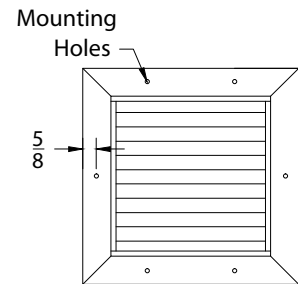

**Door Grille - Exhaust and Return  
Extruded Aluminum**

- Models: **XG-DGCO** Door / Transfer Grille - Core Only  
**XG-DGSF** Door / Transfer Grille - Single Flange Frame  
**XG-DGDF** Door / Transfer Grille - Double Flange Frame  
**XG-DGLP** Door / Transfer Grille - Double Flange Frame - Light Resistant

**Model : XG-DGCO ( Door / Transfer Grille - Core Only )**

Face View  
( Model XG-DGCO )

**Model : XG-DGSF ( Door / Transfer Grille - Single Flange Frame )**

Face View  
( Model XG-DGSF )

**Model : XG-DGDF ( Door / Transfer Grille - Double Flange Frame )**

Face View  
( Models: XG-DGDF &  
XG-DGLP )

**Model : XG-DGLP ( Door / Transfer Grille - Light Resistant )**

Notes:  check if provided)

1. Available Finishes	2. Available Accessories	3. Available Options	4. Construction Details
<b>Standard Finish:</b> 01 White <b>Optional Finish (no extra charge):</b> 24 Mill Finish <b>Optional Finish (extra charge):</b> 02 Satin Silver 03 Black 28 Custom Color / Setup Charge			<ul style="list-style-type: none"> <li>● Frame and Blades are extruded aluminum</li> <li>● Odd sizes / Fractional Sizes: Use list price of next higher inch from chart</li> <li>● Only width can be odd size; height limited to listed sizes</li> <li>● Maximum one piece size as listed</li> </ul>