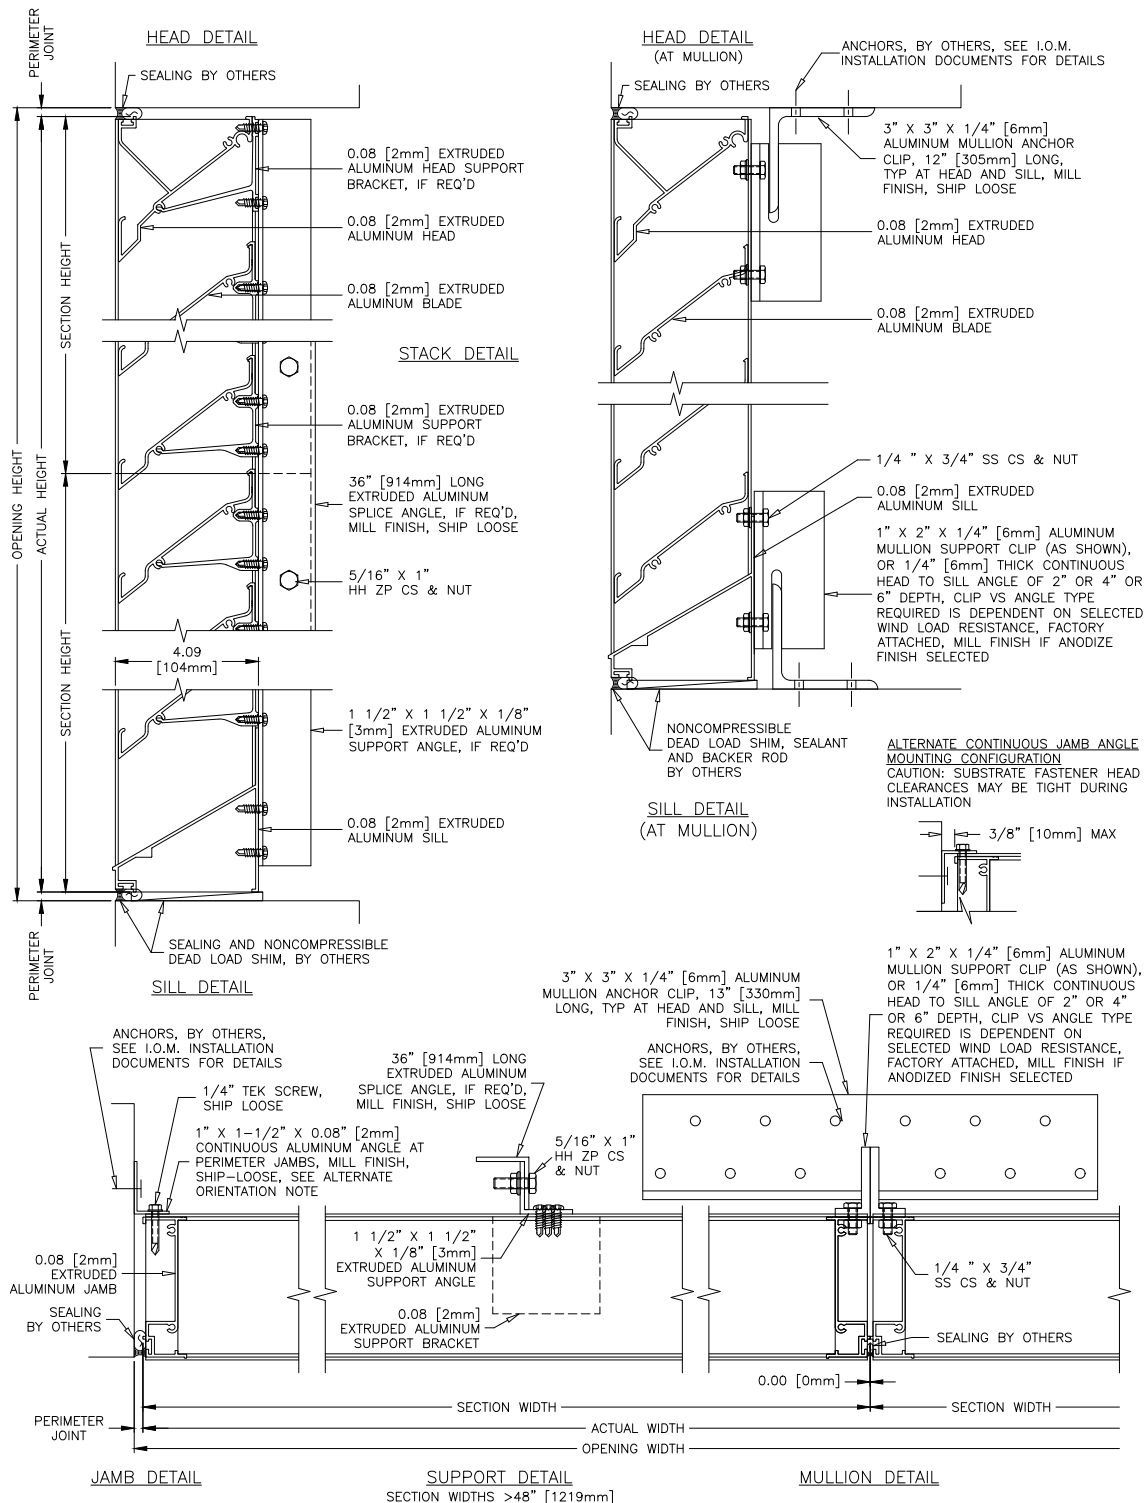

K6744X

AMCA 540* Listed Hurricane Louver
Florida Product Approved
Extruded Aluminum | Storm Class

*AMCA 540 when selected as an option

AIROLITE
The look that works.™