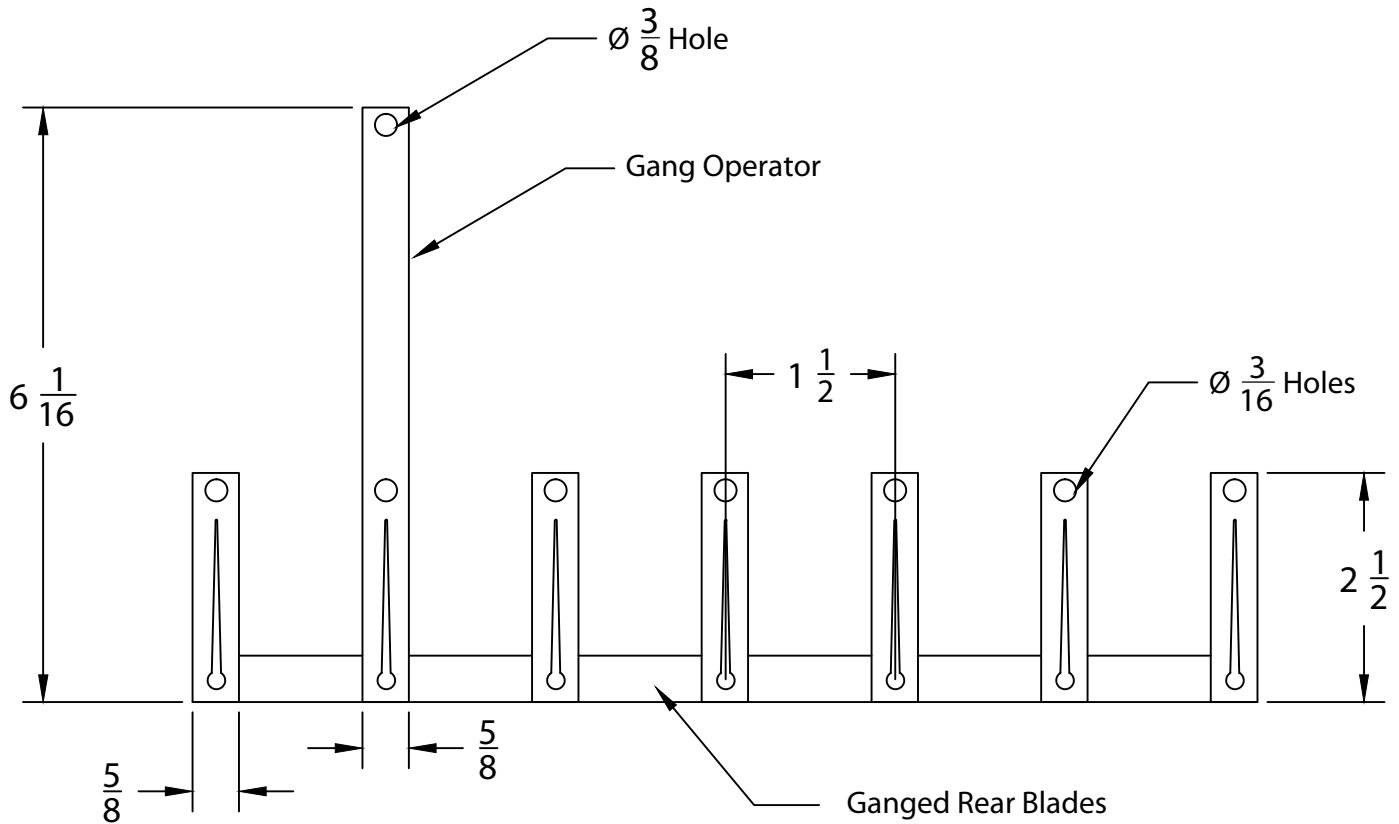

XG-4100 / XG-4200 / XG-4300 Gang Operator For Industrial Grilles - Aluminum

Models: **XG-GOV** Gang Operator For Vertical Blades
XG-GOH Gang Operator For Horizontal Blades

Notes: check if provided)

| 1. Available Finishes | 2. Available Accessories | 3. Available Options | 4. Construction Details |
|-----------------------|--------------------------|----------------------|---|
| | | | <ul style="list-style-type: none"> • Single or Double Deflection grille Blades are linked together with one handle to operate all linked blades. |