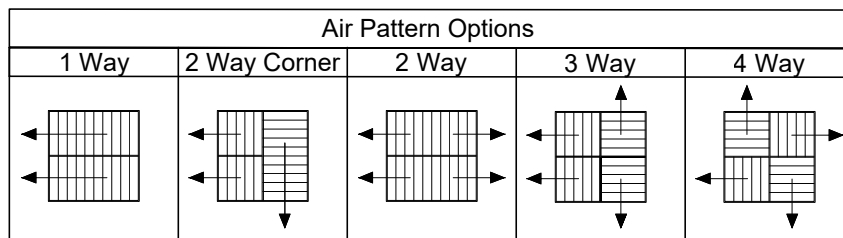

### XG-7500R FRS-6 - Lay in T-Bar

Listed Size
Nominal
Face
24 x 24

Available
Round Inlets
6
8
10
12
14
16

1. Available Finishes	2. Available Accessories	3. Available Options	4. Construction Details
Standard Finish: 01 White Optional Finish: 02 Satin Silver 03 Black 22 BBP - Black Backpan White Face 28 Custom Color			<ul style="list-style-type: none"> <li>Steel Construction (Standard)</li> <li>Sizes Available only as listed</li> <li>Available only in Lay In T-Bar 24" x 24"</li> <li>Face is Hinged</li> <li>Fuse Links 165° Standard</li> </ul>

All Dimensions ±1/16"

Model: XG-7500RDF FRS-6 Without Pattern Controller - Perforated Drop Face - Lay In T-Bar

## XG-7500RDF FRS-6 - Lay in T-Bar

Listed Size
Nominal
Face
24 x 24

Available
Round Inlets
6
8
10
12
14
16

Face View

1. Available Finishes	2. Available Accessories	3. Available Options	4. Construction Details
Standard Finish: 01 White Optional Finish: 02 Satin Silver 03 Black 22 BBP - Black Backpan White Face 28 Custom Color			<ul style="list-style-type: none"> <li>• Steel Construction (Standard)</li> <li>• Sizes Available only as listed</li> <li>• Available only in Lay In T-Bar 24" x 24"</li> <li>• Face is Hinged</li> <li>• Fuse Links 165° Standard</li> </ul>