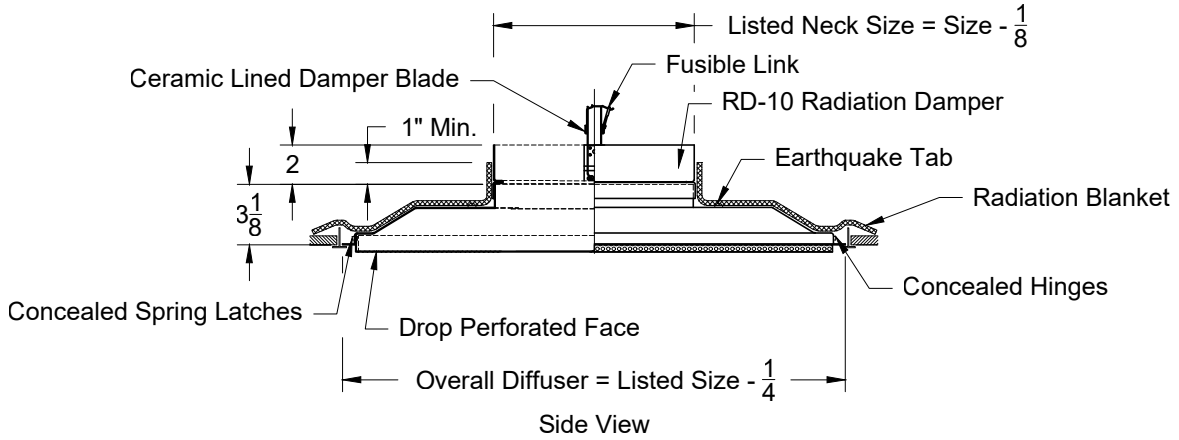

### XG-7500R FRS-6 - Lay in T-Bar

Listed Size
Nominal
Face
24 x 24

Available
Round Inlets
6
8
10
12
14
16

1. Available Finishes	2. Available Accessories	3. Available Options	4. Construction Details
Standard Finish: 01 White Optional Finish: 02 Satin Silver 03 Black 22 BBP - Black Backpan White Face 28 Custom Color			<ul style="list-style-type: none"> <li>Steel Construction (Standard)</li> <li>Sizes Available only as listed</li> <li>Available only in Lay In T-Bar 24" x 24"</li> <li>Face is Hinged</li> <li>Fuse Links 165° Standard</li> </ul>

All Dimensions ±1/16"

Model: XG-7500RDF FRS-6 Without Pattern Controller - Perforated Drop Face - Lay In T-Bar

## XG-7500RDF FRS-6 - Lay in T-Bar

Listed Size
Nominal
Face
24 x 24

Available
Round Inlets
6
8
10
12
14
16

Face View

1. Available Finishes	2. Available Accessories	3. Available Options	4. Construction Details
Standard Finish: 01 White Optional Finish: 02 Satin Silver 03 Black 22 BBP - Black Backpan White Face 28 Custom Color			<ul style="list-style-type: none"> <li>• Steel Construction (Standard)</li> <li>• Sizes Available only as listed</li> <li>• Available only in Lay In T-Bar 24" x 24"</li> <li>• Face is Hinged</li> <li>• Fuse Links 165° Standard</li> </ul>

All Dimensions ±1/16"