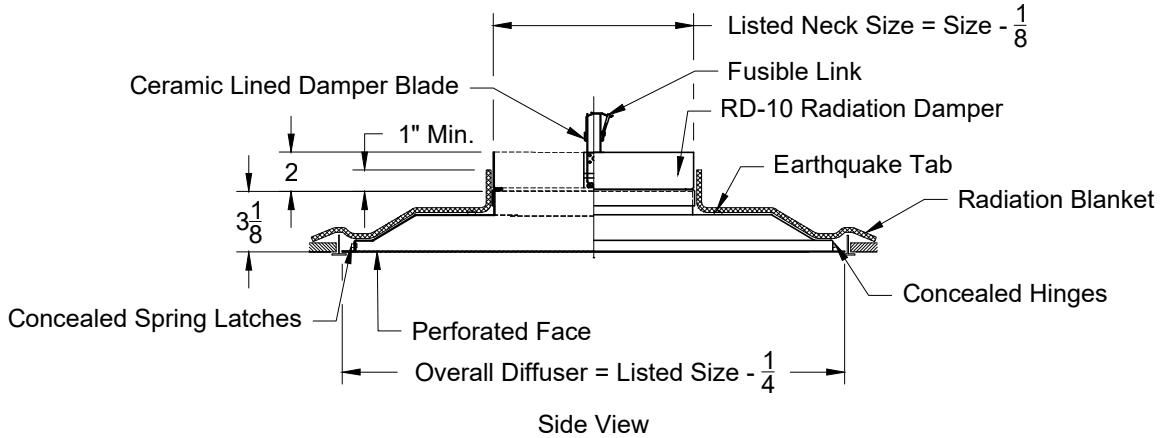

Model: XG-7500R FRS-6 Without Pattern Controller - Perforated Face - Lay In T-Bar

### XG-7500R FRS-6 - Lay in T-Bar

Listed Size
Nominal
Face
24 x 24

Available
Round Inlets
6
8
10
12
14
16

1. Available Finishes	2. Available Accessories	3. Available Options	4. Construction Details
Standard Finish: 01 White Optional Finish: 02 Satin Silver 03 Black 22 BBP - Black Backpan White Face 28 Custom Color			<ul style="list-style-type: none"> <li>Steel Construction (Standard)</li> <li>Sizes Available only as listed</li> <li>Available only in Lay In T-Bar 24" x 24"</li> <li>Face is Hinged</li> <li>Fuse Links 165° Standard</li> </ul>

All Dimensions ±1/16"

Model: XG-7500RDF FRS-6 Without Pattern Controller - Perforated Drop Face - Lay In T-Bar

All Dimensions ±1/16"