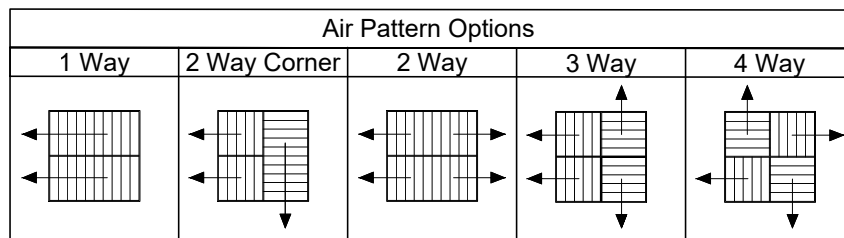

Model: XG-7500R FRS-6 Without Pattern Controller - Perforated Face - Lay In T-Bar

### XG-7500R FRS-6 - Lay in T-Bar

Listed Size
Nominal
Face
24 x 24

Available
Round Inlets
6
8
10
12
14
16

1. Available Finishes	2. Available Accessories	3. Available Options	4. Construction Details
Standard Finish: 01 White Optional Finish: 02 Satin Silver 03 Black 22 BBP - Black Backpan White Face 28 Custom Color			<ul style="list-style-type: none"> <li>Steel Construction (Standard)</li> <li>Sizes Available only as listed</li> <li>Available only in Lay In T-Bar 24" x 24"</li> <li>Face is Hinged</li> <li>Fuse Links 165° Standard</li> </ul>

All Dimensions ±1/16"

Model: XG-7500RDF FRS-6 Without Pattern Controller - Perforated Drop Face - Lay In T-Bar

## XG-7500RDF FRS-6 - Lay in T-Bar

Listed Size
Nominal
Face
24 x 24

Available
Round Inlets
6
8
10
12
14
16

Face View

1. Available Finishes	2. Available Accessories	3. Available Options	4. Construction Details
Standard Finish: 01 White Optional Finish: 02 Satin Silver 03 Black 22 BBP - Black Backpan White Face 28 Custom Color			<ul style="list-style-type: none"> <li>• Steel Construction (Standard)</li> <li>• Sizes Available only as listed</li> <li>• Available only in Lay In T-Bar 24" x 24"</li> <li>• Face is Hinged</li> <li>• Fuse Links 165° Standard</li> </ul>