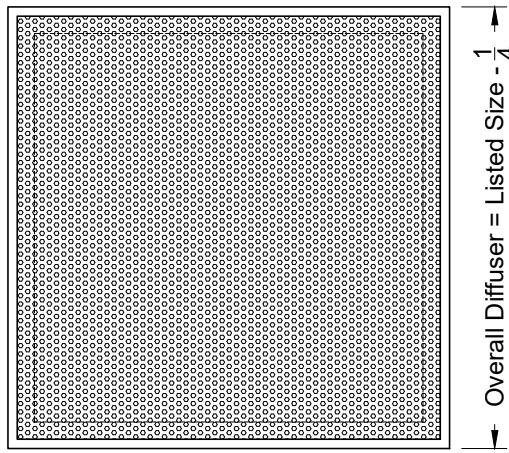

Model: XG-7500R FRS-6 Without Pattern Controller - Perforated Face - Lay In T-Bar

### XG-7500R FRS-6 - Lay in T-Bar

Listed Size
Nominal
Face
24 x 24

Available
Round Inlets
6
8
10
12
14
16

1. Available Finishes	2. Available Accessories	3. Available Options	4. Construction Details
Standard Finish: 01 White Optional Finish: 02 Satin Silver 03 Black 22 BBP - Black Backpan White Face 28 Custom Color			<ul style="list-style-type: none"> <li>Steel Construction (Standard)</li> <li>Sizes Available only as listed</li> <li>Available only in Lay In T-Bar 24" x 24"</li> <li>Face is Hinged</li> <li>Fuse Links 165° Standard</li> </ul>

All Dimensions ±1/16"

Model: XG-7500RDF FRS-6 Without Pattern Controller - Perforated Drop Face - Lay In T-Bar

All Dimensions ±1/16"