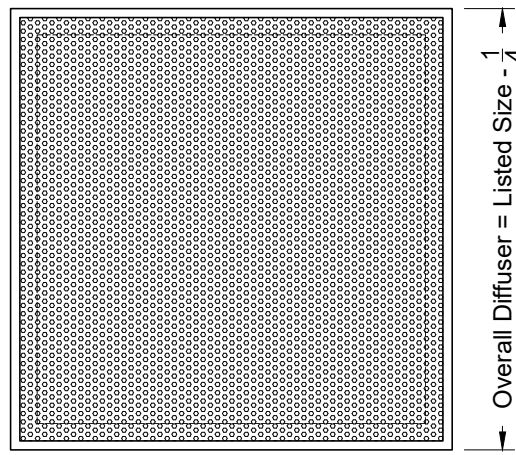

Model: XG-7500 FRS-6

Face Mounted Pattern Controller - Perforated Face - Lay In T-Bar

XG-7500 FRS-6 - Lay in T-Bar

Listed Size
Nominal
Face
24 x 24

Available
Round Inlets
6
8
10
12
14
16

Face View

1. Available Finishes	2. Available Accessories	3. Available Options	4. Construction Details
<p>Standard Finish:</p> <ul style="list-style-type: none"> 01 White <p>Optional Finish:</p> <ul style="list-style-type: none"> 02 Satin Silver 03 Black 22 BBP - Black Backpan White Face 28 Custom Color 			<ul style="list-style-type: none"> • Steel Construction (Standard) • Sizes Available only as listed • Available only in Lay In T-Bar 24" x 24" • Face is Hinged • Fuse Links 165° Standard

All Dimensions ±1/16"

Model: XG-7500 FRSA-6 Face Mounted Pattern Controller - Adjustable Damper - Perforated Face - Lay In T-Bar

XG-7500 FRSA-6 - Lay in T-Bar

Listed Size
Nominal
Face
24 x 24

Available
Round Inlets
6
8
10
12
14
16

All Dimensions ±1/16"

Model: XG-7500DF FRS-6 Face Mounted Pattern Controller - Perforated Drop Face - Lay In T-Bar

XG-7500DF FRS-6 - Lay in T-Bar

Listed Size
Nominal
Face
24 x 24

Available
Round Inlets
6
8
10
12
14
16

All Dimensions $\pm 1/16"$