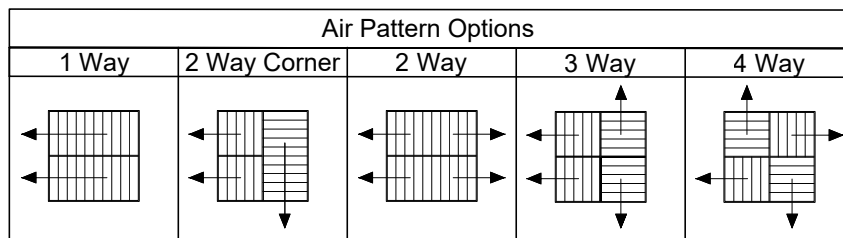

1. Available Finishes	2. Available Accessories	3. Available Options	4. Construction Details
Standard Finish: 01 White Optional Finish: 02 Satin Silver 03 Black 22 BBP - Black Backpan White Face 28 Custom Color			<ul style="list-style-type: none"> • Steel Construction • Sizes Available only as listed • Available only in Lay In T-Bar 24" x 24" • Face is Hinged • Fuse Links 165° Standard

All Dimensions ±1/16"

Model: XG-7500DF FRS-6 Face Mounted Pattern Controller - Perforated Drop Face - Lay In T-Bar

XG-7500DF FRS-6 - Lay in T-Bar

Listed Size
Nominal
Face
24 x 24

Available
Round Inlets
6
8
10
12
14
16

Face View

1. Available Finishes	2. Available Accessories	3. Available Options	4. Construction Details
Standard Finish: 01 White Optional Finish: 02 Satin Silver 03 Black 22 BBP - Black Backpan White Face 28 Custom Color			<ul style="list-style-type: none"> • Steel Construction (Standard) • Sizes Available only as listed • Available only in Lay In T-Bar 24" x 24" • Face is Hinged • Fuse Links 165° Standard