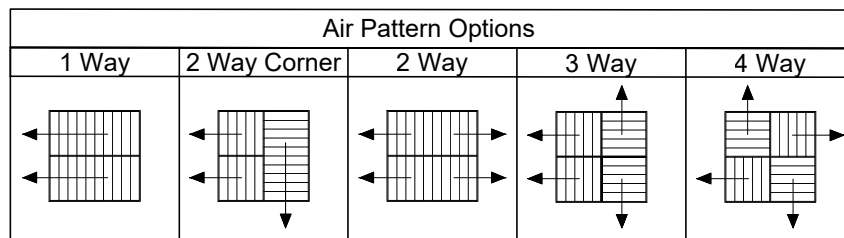

Face View

1. Available Finishes	2. Available Accessories	3. Available Options	4. Construction Details
Standard Finish: 01 White Optional Finish: 02 Satin Silver 03 Black 22 BBP - Black Backpan White Face 28 Custom Color			<ul style="list-style-type: none"> • Steel Construction (Standard) • Sizes Available only as listed • Available only in Lay In T-Bar 24" x 24" • Face is Hinged • Fuse Links 165° Standard

All Dimensions ±1/16"

Model: XG-7500DF FRSA-6 Face Mounted Pattern Controller - Adjustable Damper - Perforated Drop Face - Lay In T-Bar

XG-7500DF FRSA-6 - Lay in T-Bar

Overall Diffuser = Listed Size - $\frac{1}{4}$

Listed Size
Nominal
Face
24 x 24

Available
Round Inlets
6
8
10
12
14
16

1. Available Finishes	2. Available Accessories	3. Available Options	4. Construction Details
Standard Finish: 01 White Optional Finish: 02 Satin Silver 03 Black 22 BBP - Black Backpan White Face 28 Custom Color			<ul style="list-style-type: none"> Steel Construction (Standard) Sizes Available only as listed Available only in Lay In T-Bar 24" x 24" Face is Hinged Fuse Links 165° Standard