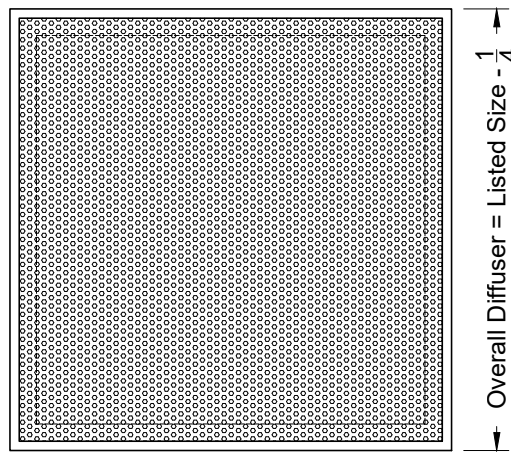

Model: XG-7500 FRS-6

Face Mounted Pattern Controller - Perforated Face - Lay In T-Bar

XG-7500 FRS-6 - Lay in T-Bar

Listed Size
Nominal
Face
24 x 24

Available
Round Inlets
6
8
10
12
14
16

Face View

1. Available Finishes	2. Available Accessories	3. Available Options	4. Construction Details
<p>Standard Finish:</p> <ul style="list-style-type: none"> 01 White <p>Optional Finish:</p> <ul style="list-style-type: none"> 02 Satin Silver 03 Black 22 BBP - Black Backpan White Face 28 Custom Color 			<ul style="list-style-type: none"> • Steel Construction (Standard) • Sizes Available only as listed • Available only in Lay In T-Bar 24" x 24" • Face is Hinged • Fuse Links 165° Standard

All Dimensions ±1/16"

Model: XG-7500 FRSA-6 Face Mounted Pattern Controller - Adjustable Damper - Perforated Face - Lay In T-Bar

XG-7500 FRSA-6 - Lay in T-Bar

Listed Size
Nominal
Face
24 x 24

Available
Round Inlets
6
8
10
12
14
16

All Dimensions ±1/16"

Model: XG-7500DF FRS-6 Face Mounted Pattern Controller - Perforated Drop Face - Lay In T-Bar

XG-7500DF FRS-6 - Lay in T-Bar

Listed Size
Nominal
Face
24 x 24

Available
Round Inlets
6
8
10
12
14
16

All Dimensions $\pm 1/16"$