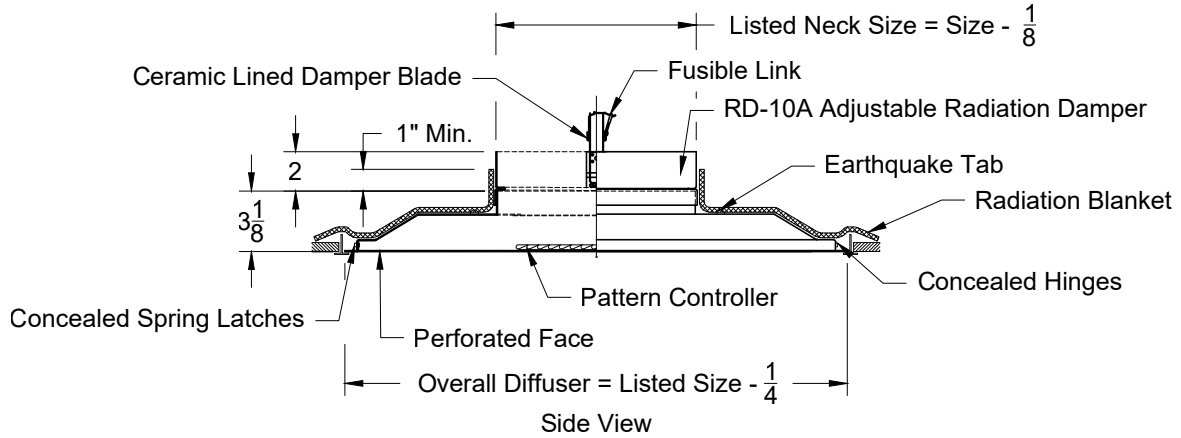

Model: XG-7500 FRS-6

Face Mounted Pattern Controller - Perforated Face - Lay In T-Bar

XG-7500 FRS-6 - Lay in T-Bar

Listed Size
Nominal
Face
24 x 24

Available
Round Inlets
6
8
10
12
14
16

Face View

1. Available Finishes	2. Available Accessories	3. Available Options	4. Construction Details
<p>Standard Finish:</p> <ul style="list-style-type: none"> 01 White <p>Optional Finish:</p> <ul style="list-style-type: none"> 02 Satin Silver 03 Black 22 BBP - Black Backpan White Face 28 Custom Color 			<ul style="list-style-type: none"> • Steel Construction (Standard) • Sizes Available only as listed • Available only in Lay In T-Bar 24" x 24" • Face is Hinged • Fuse Links 165° Standard

All Dimensions ±1/16"

Model: XG-7500 FRSA-6 Face Mounted Pattern Controller - Adjustable Damper - Perforated Face - Lay In T-Bar

XG-7500 FRSA-6 - Lay in T-Bar

Listed Size
Nominal
Face
24 x 24

Available
Round Inlets
6
8
10
12
14
16

All Dimensions ±1/16"

Model: XG-7500DF FRS-6 Face Mounted Pattern Controller - Perforated Drop Face - Lay In T-Bar

XG-7500DF FRS-6 - Lay in T-Bar

Listed Size
Nominal
Face
24 x 24

Available
Round Inlets
6
8
10
12
14
16

Listed Size
Nominal
Face
24 x 24

Available
Round Inlets
6
8
10
12
14
16

1. Available Finishes	2. Available Accessories	3. Available Options	4. Construction Details
Standard Finish: 01 White Optional Finish: 02 Satin Silver 03 Black 22 BBP - Black Backpan White Face 28 Custom Color			<ul style="list-style-type: none"> Steel Construction (Standard) Sizes Available only as listed Available only in Lay In T-Bar 24" x 24" Face is Hinged Fuse Links 165° Standard