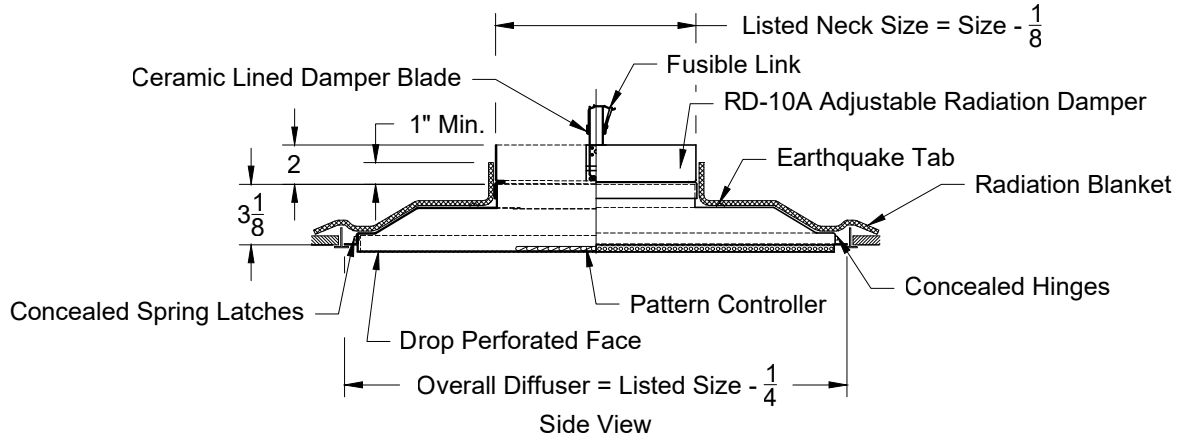

Model: XG-7500DF FRSA-6 Face Mounted Pattern Controller - Adjustable Damper - Perforated Drop Face - Lay In T-Bar

XG-7500DF FRSA-6 - Lay in T-Bar

Overall Diffuser = Listed Size - $\frac{1}{4}$

Listed Size
Nominal
Face
24 x 24

Available
Round Inlets
6
8
10
12
14
16