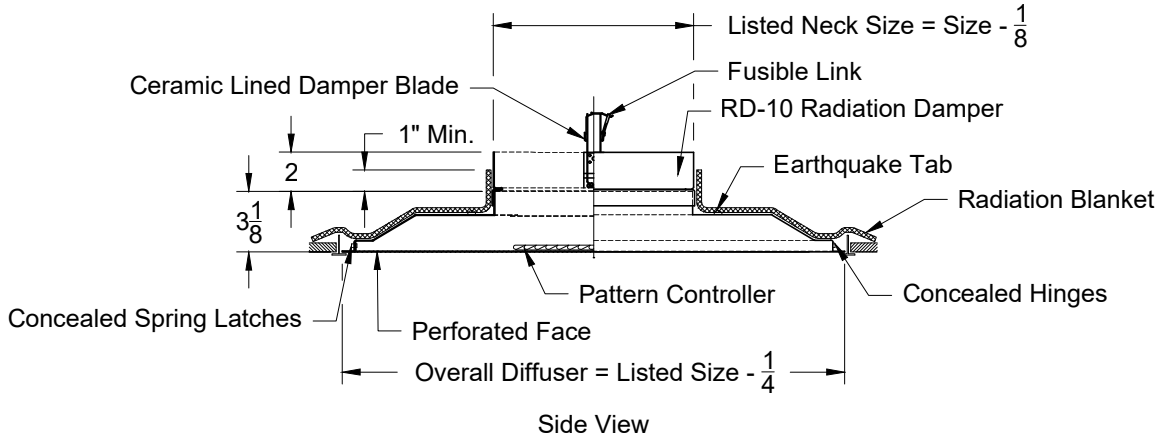

Model: XG-7500 FRS-6

Face Mounted Pattern Controller - Perforated Face - Lay In T-Bar

XG-7500 FRS-6 - Lay in T-Bar

Listed Size
Nominal
Face
24 x 24

Available
Round Inlets
6
8
10
12
14
16

Face View

1. Available Finishes	2. Available Accessories	3. Available Options	4. Construction Details
<p>Standard Finish:</p> <ul style="list-style-type: none"> 01 White <p>Optional Finish:</p> <ul style="list-style-type: none"> 02 Satin Silver 03 Black 22 BBP - Black Backpan White Face 28 Custom Color 			<ul style="list-style-type: none"> • Steel Construction (Standard) • Sizes Available only as listed • Available only in Lay In T-Bar 24" x 24" • Face is Hinged • Fuse Links 165° Standard

All Dimensions ±1/16"

Model: XG-7500 FRSA-6 Face Mounted Pattern Controller - Adjustable Damper - Perforated Face - Lay In T-Bar

XG-7500 FRSA-6 - Lay in T-Bar

Listed Size
Nominal
Face
24 x 24

Available
Round Inlets
6
8
10
12
14
16

All Dimensions ±1/16"

Model: XG-7500DF FRS-6 Face Mounted Pattern Controller - Perforated Drop Face - Lay In T-Bar

XG-7500DF FRS-6 - Lay in T-Bar

Listed Size
Nominal
Face
24 x 24

Available
Round Inlets
6
8
10
12
14
16

Listed Size
Nominal
Face
24 x 24

Available
Round Inlets
6
8
10
12
14
16

1. Available Finishes	2. Available Accessories	3. Available Options	4. Construction Details
Standard Finish: 01 White Optional Finish: 02 Satin Silver 03 Black 22 BBP - Black Backpan White Face 28 Custom Color			<ul style="list-style-type: none"> Steel Construction (Standard) Sizes Available only as listed Available only in Lay In T-Bar 24" x 24" Face is Hinged Fuse Links 165° Standard