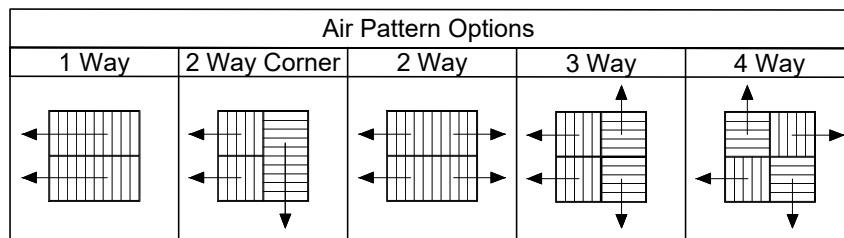

Model: XG-7500 FRS-6

Face Mounted Pattern Controller - Perforated Face - Lay In T-Bar

XG-7500 FRS-6 - Lay in T-Bar

Listed Size
Nominal
Face
24 x 24

Available
Round Inlets
6
8
10
12
14
16

Face View

1. Available Finishes	2. Available Accessories	3. Available Options	4. Construction Details
<p>Standard Finish:</p> <ul style="list-style-type: none"> 01 White <p>Optional Finish:</p> <ul style="list-style-type: none"> 02 Satin Silver 03 Black 22 BBP - Black Backpan White Face 28 Custom Color 			<ul style="list-style-type: none"> • Steel Construction (Standard) • Sizes Available only as listed • Available only in Lay In T-Bar 24" x 24" • Face is Hinged • Fuse Links 165° Standard

All Dimensions ±1/16"

Model: XG-7500 FRSA-6 Face Mounted Pattern Controller - Adjustable Damper - Perforated Face - Lay In T-Bar

XG-7500 FRSA-6 - Lay in T-Bar

Listed Size
Nominal
Face
24 x 24

Available
Round Inlets
6
8
10
12
14
16

1. Available Finishes	2. Available Accessories	3. Available Options	4. Construction Details
Standard Finish: 01 White Optional Finish: 02 Satin Silver 03 Black 22 BBP - Black Backpan White Face 28 Custom Color			<ul style="list-style-type: none"> • Steel Construction • Sizes Available only as listed • Available only in Lay In T-Bar 24" x 24" • Face is Hinged • Fuse Links 165° Standard

Listed Size
Nominal
Face
24 x 24

Available
Round Inlets
6
8
10
12
14
16

1. Available Finishes	2. Available Accessories	3. Available Options	4. Construction Details
Standard Finish: 01 White Optional Finish: 02 Satin Silver 03 Black 22 BBP - Black Backpan White Face 28 Custom Color			<ul style="list-style-type: none"> Steel Construction (Standard) Sizes Available only as listed Available only in Lay In T-Bar 24" x 24" Face is Hinged Fuse Links 165° Standard