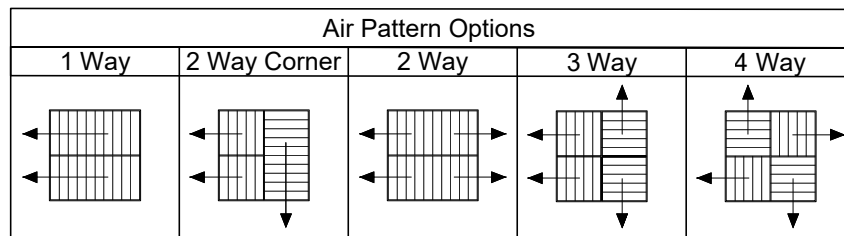

Model: XG-7500 FRS-6

Face Mounted Pattern Controller - Perforated Face - Lay In T-Bar

XG-7500 FRS-6 - Lay in T-Bar

Listed Size
Nominal
Face
24 x 24

Available
Round Inlets
6
8
10
12
14
16

Face View

1. Available Finishes	2. Available Accessories	3. Available Options	4. Construction Details
<p>Standard Finish:</p> <ul style="list-style-type: none"> 01 White <p>Optional Finish:</p> <ul style="list-style-type: none"> 02 Satin Silver 03 Black 22 BBP - Black Backpan White Face 28 Custom Color 			<ul style="list-style-type: none"> • Steel Construction (Standard) • Sizes Available only as listed • Available only in Lay In T-Bar 24" x 24" • Face is Hinged • Fuse Links 165° Standard

All Dimensions ±1/16"

Model: XG-7500 FRSA-6 Face Mounted Pattern Controller - Adjustable Damper - Perforated Face - Lay In T-Bar

XG-7500 FRSA-6 - Lay in T-Bar

Listed Size
Nominal
Face
24 x 24

Available
Round Inlets
6
8
10
12
14
16

1. Available Finishes	2. Available Accessories	3. Available Options	4. Construction Details
Standard Finish: 01 White Optional Finish: 02 Satin Silver 03 Black 22 BBP - Black Backpan White Face 28 Custom Color			<ul style="list-style-type: none"> • Steel Construction • Sizes Available only as listed • Available only in Lay In T-Bar 24" x 24" • Face is Hinged • Fuse Links 165° Standard

Listed Size
Nominal
Face
24 x 24

Available
Round Inlets
6
8
10
12
14
16

1. Available Finishes	2. Available Accessories	3. Available Options	4. Construction Details
Standard Finish: 01 White Optional Finish: 02 Satin Silver 03 Black 22 BBP - Black Backpan White Face 28 Custom Color			<ul style="list-style-type: none"> Steel Construction (Standard) Sizes Available only as listed Available only in Lay In T-Bar 24" x 24" Face is Hinged Fuse Links 165° Standard