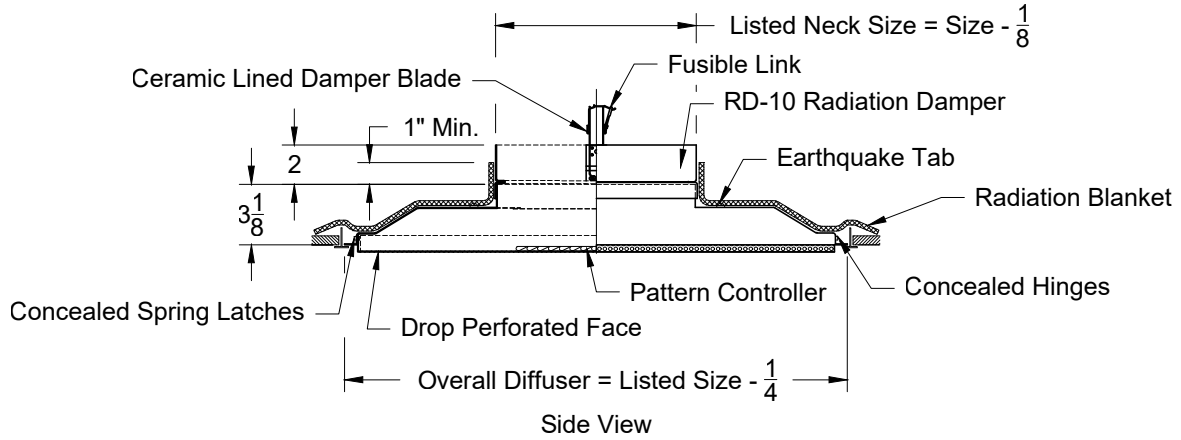

Model: XG-7500 FRS-6

Face Mounted Pattern Controller - Perforated Face - Lay In T-Bar

XG-7500 FRS-6 - Lay in T-Bar

Listed Size
Nominal
Face
24 x 24

Available
Round Inlets
6
8
10
12
14
16

Face View

1. Available Finishes	2. Available Accessories	3. Available Options	4. Construction Details
<p>Standard Finish:</p> <ul style="list-style-type: none"> 01 White <p>Optional Finish:</p> <ul style="list-style-type: none"> 02 Satin Silver 03 Black 22 BBP - Black Backpan White Face 28 Custom Color 			<ul style="list-style-type: none"> • Steel Construction (Standard) • Sizes Available only as listed • Available only in Lay In T-Bar 24" x 24" • Face is Hinged • Fuse Links 165° Standard

All Dimensions ±1/16"

Model: XG-7500 FRSA-6 Face Mounted Pattern Controller - Adjustable Damper - Perforated Face - Lay In T-Bar

XG-7500 FRSA-6 - Lay in T-Bar

Listed Size
Nominal
Face
24 x 24

Available
Round Inlets
6
8
10
12
14
16

All Dimensions ±1/16"

Model: XG-7500DF FRS-6 Face Mounted Pattern Controller - Perforated Drop Face - Lay In T-Bar

XG-7500DF FRS-6 - Lay in T-Bar

Listed Size
Nominal
Face
24 x 24

Available
Round Inlets
6
8
10
12
14
16

Listed Size
Nominal
Face
24 x 24

Available
Round Inlets
6
8
10
12
14
16

1. Available Finishes	2. Available Accessories	3. Available Options	4. Construction Details
Standard Finish: 01 White Optional Finish: 02 Satin Silver 03 Black 22 BBP - Black Backpan White Face 28 Custom Color			<ul style="list-style-type: none"> Steel Construction (Standard) Sizes Available only as listed Available only in Lay In T-Bar 24" x 24" Face is Hinged Fuse Links 165° Standard