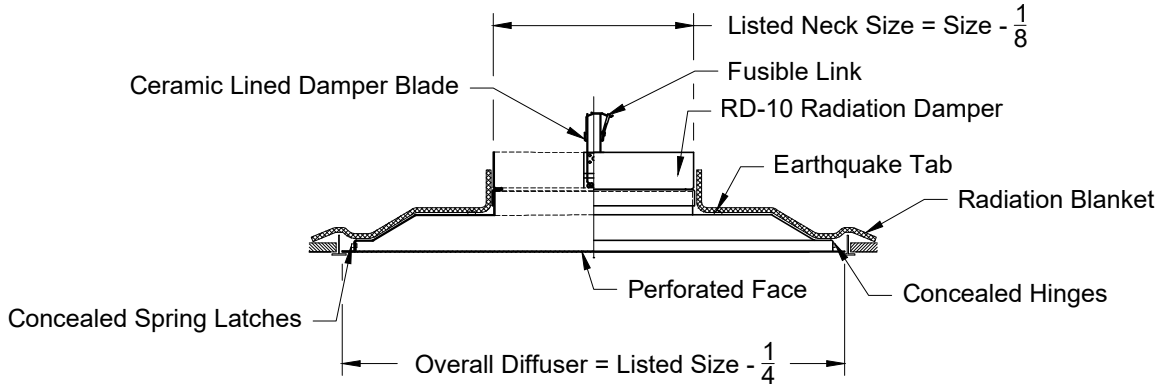

Model: XG-7600R FRS-6 Without Pattern Controller - Perforated Face - Lay In T-Bar

XG-7600R FRS-6 - Lay in T-Bar

Side View

Face View

Listed Size
Nominal
Face
24 x 24

Available
Round Inlets
6
8
10
12
14
16

1. Available Finishes	2. Available Accessories	3. Available Options	4. Construction Details
Standard Finish: 01 White Optional Finish: 02 Satin Silver 03 Black 22 BBP - Black Backpan White Face 28 Custom Color			<ul style="list-style-type: none"> Steel Construction (Standard) Sizes Available only as listed Face is Hinged Fuse Links 165° Standard

All Dimensions ±1/16"

Model: XG-7600RDF FRS-6 Without Pattern Controller - Perforated Drop Face - Lay In T-Bar

XG-7600RDF FRS-6 - Lay in T-Bar

Side View

Face View

Listed Size
Nominal
Face
24 x 24

Available
Round Inlets
6
8
10
12
14
16

All Dimensions ±1/16"