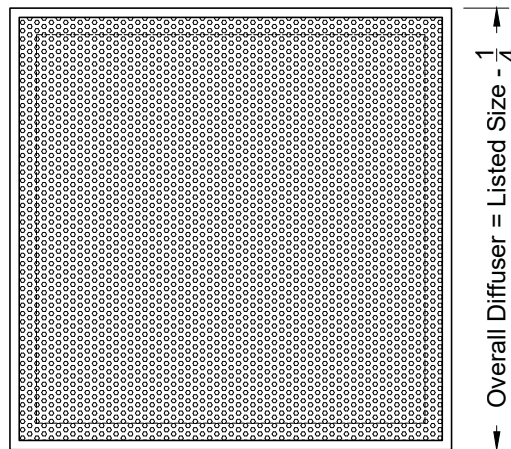

Model: XG-7600R FRS-6 Without Pattern Controller - Perforated Face - Lay In T-Bar

XG-7600R FRS-6 - Lay in T-Bar

Side View

Face View

Listed Size
Nominal
Face
24 x 24

Available
Round Inlets
6
8
10
12
14
16

1. Available Finishes	2. Available Accessories	3. Available Options	4. Construction Details
Standard Finish: 01 White Optional Finish: 02 Satin Silver 03 Black 22 BBP - Black Backpan White Face 28 Custom Color			<ul style="list-style-type: none"> Steel Construction (Standard) Sizes Available only as listed Face is Hinged Fuse Links 165° Standard

All Dimensions ±1/16"

Model: XG-7600RDF FRS-6 Without Pattern Controller - Perforated Drop Face - Lay In T-Bar

XG-7600RDF FRS-6 - Lay in T-Bar

Side View

Face View

Listed Size
Nominal
Face
24 x 24

Available
Round Inlets
6
8
10
12
14
16

All Dimensions ±1/16"