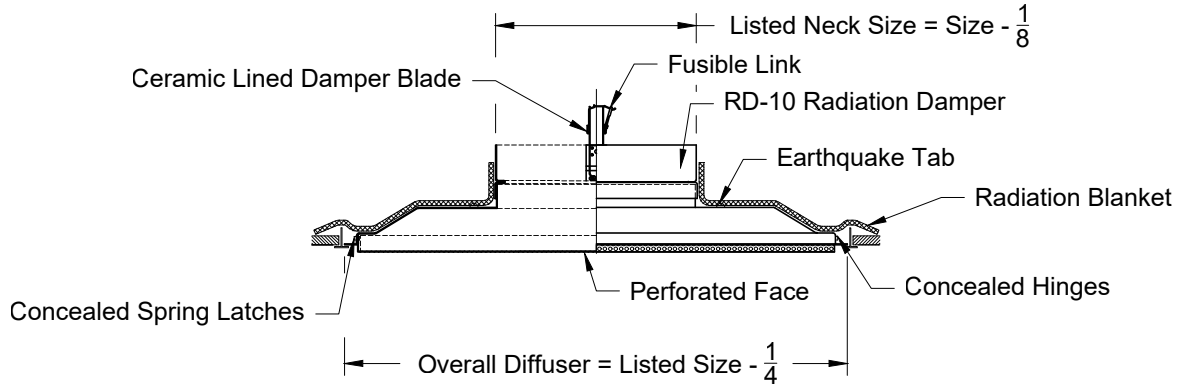

Model: XG-7600R FRS-6 Without Pattern Controller - Perforated Face - Lay In T-Bar

XG-7600R FRS-6 - Lay in T-Bar

Side View

Face View

Listed Size
Nominal
Face
24 x 24

Available
Round Inlets
6
8
10
12
14
16

1. Available Finishes	2. Available Accessories	3. Available Options	4. Construction Details
Standard Finish: 01 White Optional Finish: 02 Satin Silver 03 Black 22 BBP - Black Backpan White Face 28 Custom Color			<ul style="list-style-type: none"> Steel Construction (Standard) Sizes Available only as listed Face is Hinged Fuse Links 165° Standard

All Dimensions ±1/16"

Model: XG-7600RDF FRS-6 Without Pattern Controller - Perforated Drop Face - Lay In T-Bar

XG-7600RDF FRS-6 - Lay in T-Bar

Side View

Face View

Listed Size
Nominal
Face
24 x 24

Available
Round Inlets
6
8
10
12
14
16

All Dimensions ±1/16"