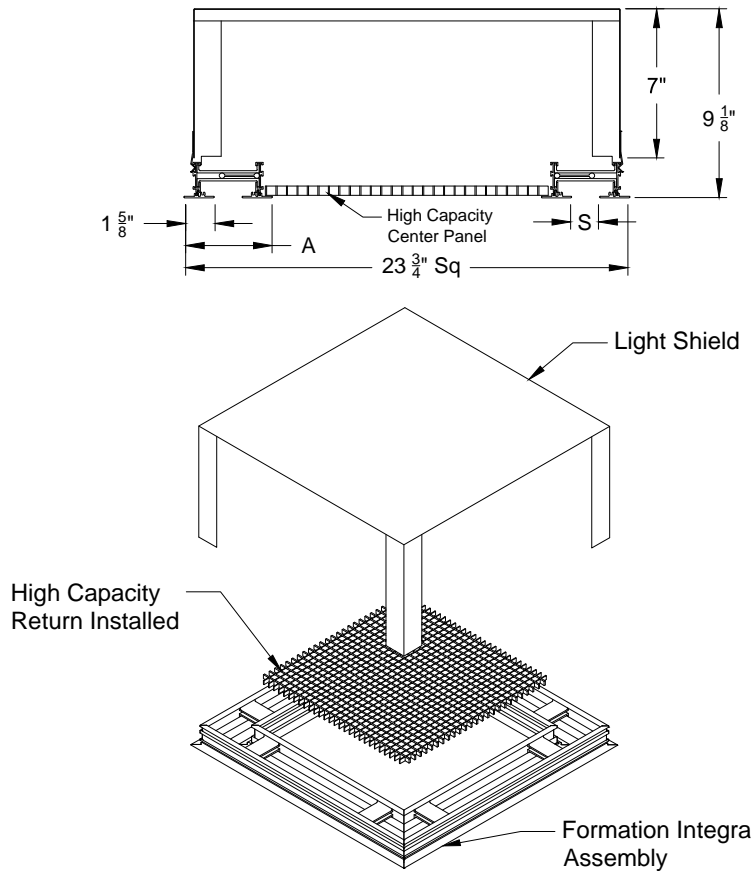

XG-AFLIH High Capacity Return Models

Models: **XG-AFLIH-10** 1" Slot
XG-AFLIH-15 1 1/2" Slot
XG-AFLIH-20 2" Slot

Model: XG-AFLIH-10, 15, 20 - High Capacity Return

Integra Return High Capacity

Models	S Slot Width	# of Slots	"A" Face Width	Center Panel	Standard available inlets Round
XG-AFLIH - 10	1	1	4-1/4	17-1/8	6, 8, 10, 12
XG-AFLIH - 15	1-1/2	1	4-3/4	16-1/8	6, 8, 10, 12
XG-AFLIH - 20	2	1	5-1/4	15-1/8	6, 8, 10, 12

Notes: (check if provided)

1. Available Finishes	2. Available Accessories	3. Available Options	4. Construction Details
Standard Finish 20 White Face with Black Frame.	15/16" & 9/16" Tee System, 9/16" Bolt Slot Tee System, Hard Ceiling.		<ul style="list-style-type: none"> Insulated units have 1/2" insulation. Center Ceiling Tile supplied by others, field installed. Return units are non-ducted, with light shields.