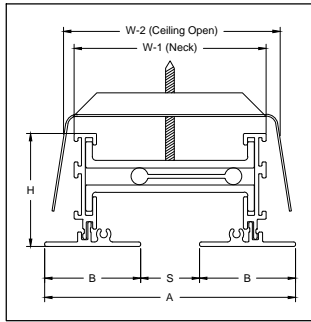

**Architectural Formation Linear  
Accessories Mitered Corner 90**

Model:	<b>XG-AFLMC- 10 90</b> 1" Slot	<b>XG-AFLMCC-10 90</b> 1" Slot	<b>Concealed Mount</b>
	<b>XG-AFLMC- 15 90</b> 1 1/2" Slot	<b>XG-AFLMCC-15 90</b> 1 1/2" Slot	<b>Concealed Mount</b>
	<b>XG-AFLMC- 20 90</b> 2" Slot	<b>XG-AFLMCC-20 90</b> 2" Slot	<b>Concealed Mount</b>
	<b>XG-AFLMC- 25 90</b> 2 1/2" Slot	<b>XG-AFLMCC-25 90</b> 2 1/2" Slot	<b>Concealed Mount</b>
	<b>XG-AFLMC- 30 90</b> 3" Slot	<b>XG-AFLMCC-30 90</b> 3" Slot	<b>Concealed Mount</b>

**1 Slot  
XG-AFLMCC**

**Mitered Corner 90°  
1 Slot**

**Mitered Corner 90° - Top View**

**2 Slot  
XG-AFLMCC**

**Mitered Corner 90°  
2 Slot**

**Mitered Corner 90° - Top View**

Model: AFLMC/ AFLMCC 90 DEGREE									
Number of Slots	# of Slots	S	B	L	H	A	W-1	W-2 Ceiling Opening	
XG-AFLMC/AFLMCC-10-90	<b>1</b>	1	1 5/8	10 1/4	1 15/16	4 1/4	3 1/4	4	
XG-AFLMC/AFLMCC-15-90		1 1/2	1 5/8	10 3/4	1 15/16	4 3/4	3 3/4	4 1/2	
XG-AFLMC/AFLMCC-20-90		2	1 5/8	11 1/4	1 15/16	5 1/4	4 1/4	5	
XG-AFLMC/AFLMCC-25-90		2 1/2	2 1/8	12 3/4	2 9/16	6 3/4	5 3/4	6 1/2	
XG-AFLMC/AFLMCC-30-90		3	2 1/8	13 1/4	2 9/16	7 1/4	6 1/4	7	
Number of Slots	# of Slots	S	B	L	H	A	W-1	W-2 Ceiling Opening	CB
XG-AFLMC/AFLMCC-10-90	<b>2</b>	1	1 5/8	13 1/8	1 15/16	7 3/16	6 3/16	6 15/16	1 15/16
XG-AFLMC/AFLMCC-15-90		1 1/2	1 5/8	14 1/8	1 15/16	8 3/16	7 3/16	7 15/16	1 15/16
XG-AFLMC/AFLMCC-20-90		2	1 5/8	15 1/8	1 15/16	9 3/16	8 3/16	8 15/16	1 15/16
XG-AFLMC/AFLMCC-25-90		2 1/2	2 1/8	18 1/8	2 9/16	12 3/16	11 3/16	11 15/16	2 15/16
XG-AFLMC/AFLMCC-30-90		3	2 1/8	19 1/8	2 9/16	13 3/16	12 3/16	12 15/16	2 15/16

Notes:  (check if provided)

W-2 Ceiling opening dimension is used for concealed mount models only.  
For non-concealed mount models, please add 1/2" to the length and the width dimensions.