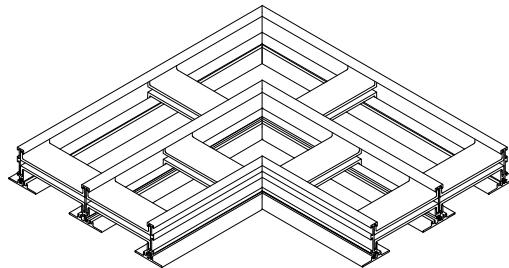

**Architectural Formation Linear  
Accessories Mitered Corner 90**

Model:	<b>XG-AFLMC- 10 90</b> 1" Slot	<b>XG-AFLMCC-10 90</b> 1" Slot	<b>Concealed Mount</b>
	<b>XG-AFLMC- 15 90</b> 1 1/2" Slot	<b>XG-AFLMCC-15 90</b> 1 1/2" Slot	<b>Concealed Mount</b>
	<b>XG-AFLMC- 20 90</b> 2" Slot	<b>XG-AFLMCC-20 90</b> 2" Slot	<b>Concealed Mount</b>
	<b>XG-AFLMC- 25 90</b> 2 1/2" Slot	<b>XG-AFLMCC-25 90</b> 2 1/2" Slot	<b>Concealed Mount</b>
	<b>XG-AFLMC- 30 90</b> 3" Slot	<b>XG-AFLMCC-30 90</b> 3" Slot	<b>Concealed Mount</b>

**1 Slot  
XG-AFLMCC**

**Mitered Corner 90°  
1 Slot**

**Mitered Corner 90° - Top View**

**2 Slot  
XG-AFLMCC**

**Mitered Corner 90°  
2 Slot**

**Mitered Corner 90° - Top View**

Model: AFLMC/ AFLMCC 90 DEGREE									
Number of Slots	# of Slots	S	B	L	H	A	W-1	W-2 Ceiling Opening	
XG-AFLMC/AFLMCC-10-90	<b>1</b>	1	1 5/8	10 1/4	1 15/16	4 1/4	3 1/4	4	
XG-AFLMC/AFLMCC-15-90		1 1/2	1 5/8	10 3/4	1 15/16	4 3/4	3 3/4	4 1/2	
XG-AFLMC/AFLMCC-20-90		2	1 5/8	11 1/4	1 15/16	5 1/4	4 1/4	5	
XG-AFLMC/AFLMCC-25-90		2 1/2	2 1/8	12 3/4	2 9/16	6 3/4	5 3/4	6 1/2	
XG-AFLMC/AFLMCC-30-90		3	2 1/8	13 1/4	2 9/16	7 1/4	6 1/4	7	
Number of Slots	# of Slots	S	B	L	H	A	W-1	W-2 Ceiling Opening	CB
XG-AFLMC/AFLMCC-10-90	<b>2</b>	1	1 5/8	13 1/8	1 15/16	7 3/16	6 3/16	6 15/16	1 15/16
XG-AFLMC/AFLMCC-15-90		1 1/2	1 5/8	14 1/8	1 15/16	8 3/16	7 3/16	7 15/16	1 15/16
XG-AFLMC/AFLMCC-20-90		2	1 5/8	15 1/8	1 15/16	9 3/16	8 3/16	8 15/16	1 15/16
XG-AFLMC/AFLMCC-25-90		2 1/2	2 1/8	18 1/8	2 9/16	12 3/16	11 3/16	11 15/16	2 15/16
XG-AFLMC/AFLMCC-30-90		3	2 1/8	19 1/8	2 9/16	13 3/16	12 3/16	12 15/16	2 15/16

Notes:  (check if provided)

W-2 Ceiling opening dimension is used for concealed mount models only.  
For non-concealed mount models, please add 1/2" to the length and the width dimensions.