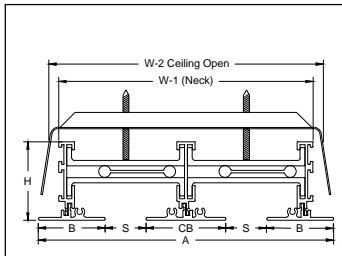

**Architectural Formation Linear  
Accessories Mitered Corner 90**

Model:	<b>XG-AFLMC- 10 90</b> 1" Slot	<b>XG-AFLMCC-10 90</b> 1" Slot	<b>Concealed Mount</b>
	<b>XG-AFLMC- 15 90</b> 1 1/2" Slot	<b>XG-AFLMCC-15 90</b> 1 1/2" Slot	<b>Concealed Mount</b>
	<b>XG-AFLMC- 20 90</b> 2" Slot	<b>XG-AFLMCC-20 90</b> 2" Slot	<b>Concealed Mount</b>
	<b>XG-AFLMC- 25 90</b> 2 1/2" Slot	<b>XG-AFLMCC-25 90</b> 2 1/2" Slot	<b>Concealed Mount</b>
	<b>XG-AFLMC- 30 90</b> 3" Slot	<b>XG-AFLMCC-30 90</b> 3" Slot	<b>Concealed Mount</b>

**1 Slot  
XG-AFLMCC**

**Mitered Corner 90°  
1 Slot**

**Mitered Corner 90° - Top View**

**2 Slot  
XG-AFLMCC**

**Mitered Corner 90°  
2 Slot**

**Mitered Corner 90° - Top View**

Model: AFLMC/ AFLMCC 90 DEGREE									
Number of Slots	# of Slots	S	B	L	H	A	W-1	W-2 Ceiling Opening	
XG-AFLMC/AFLMCC-10-90	<b>1</b>	1	1 5/8	10 1/4	1 15/16	4 1/4	3 1/4	4	
XG-AFLMC/AFLMCC-15-90		1 1/2	1 5/8	10 3/4	1 15/16	4 3/4	3 3/4	4 1/2	
XG-AFLMC/AFLMCC-20-90		2	1 5/8	11 1/4	1 15/16	5 1/4	4 1/4	5	
XG-AFLMC/AFLMCC-25-90		2 1/2	2 1/8	12 3/4	2 9/16	6 3/4	5 3/4	6 1/2	
XG-AFLMC/AFLMCC-30-90		3	2 1/8	13 1/4	2 9/16	7 1/4	6 1/4	7	
Number of Slots	# of Slots	S	B	L	H	A	W-1	W-2 Ceiling Opening	CB
XG-AFLMC/AFLMCC-10-90	<b>2</b>	1	1 5/8	13 1/8	1 15/16	7 3/16	6 3/16	6 15/16	1 15/16
XG-AFLMC/AFLMCC-15-90		1 1/2	1 5/8	14 1/8	1 15/16	8 3/16	7 3/16	7 15/16	1 15/16
XG-AFLMC/AFLMCC-20-90		2	1 5/8	15 1/8	1 15/16	9 3/16	8 3/16	8 15/16	1 15/16
XG-AFLMC/AFLMCC-25-90		2 1/2	2 1/8	18 1/8	2 9/16	12 3/16	11 3/16	11 15/16	2 15/16
XG-AFLMC/AFLMCC-30-90		3	2 1/8	19 1/8	2 9/16	13 3/16	12 3/16	12 15/16	2 15/16

Notes:  (check if provided)

W-2 Ceiling opening dimension is used for concealed mount models only.  
For non-concealed mount models, please add 1/2" to the length and the width dimensions.