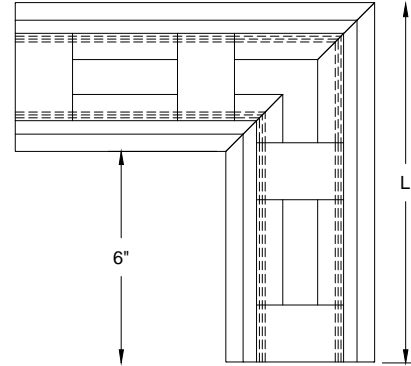

**Architectural Formation Linear  
Accessories Mitered Corner 90**

Model:	<b>XG-AFLMC- 10 90</b> 1" Slot	<b>XG-AFLMCC-10 90</b> 1" Slot	<b>Concealed Mount</b>
	<b>XG-AFLMC- 15 90</b> 1 1/2" Slot	<b>XG-AFLMCC-15 90</b> 1 1/2" Slot	<b>Concealed Mount</b>
	<b>XG-AFLMC- 20 90</b> 2" Slot	<b>XG-AFLMCC-20 90</b> 2" Slot	<b>Concealed Mount</b>
	<b>XG-AFLMC- 25 90</b> 2 1/2" Slot	<b>XG-AFLMCC-25 90</b> 2 1/2" Slot	<b>Concealed Mount</b>
	<b>XG-AFLMC- 30 90</b> 3" Slot	<b>XG-AFLMCC-30 90</b> 3" Slot	<b>Concealed Mount</b>

**1 Slot  
XG-AFLMCC**

**Mitered Corner 90°  
1 Slot**

**Mitered Corner 90° - Top View**

**2 Slot  
XG-AFLMCC**

**Mitered Corner 90°  
2 Slot**

**Mitered Corner 90° - Top View**

Model: AFLMC/ AFLMCC 90 DEGREE									
Number of Slots	# of Slots	S	B	L	H	A	W-1	W-2 Ceiling Opening	
XG-AFLMC/AFLMCC-10-90	<b>1</b>	1	1 5/8	10 1/4	1 15/16	4 1/4	3 1/4	4	
XG-AFLMC/AFLMCC-15-90		1 1/2	1 5/8	10 3/4	1 15/16	4 3/4	3 3/4	4 1/2	
XG-AFLMC/AFLMCC-20-90		2	1 5/8	11 1/4	1 15/16	5 1/4	4 1/4	5	
XG-AFLMC/AFLMCC-25-90		2 1/2	2 1/8	12 3/4	2 9/16	6 3/4	5 3/4	6 1/2	
XG-AFLMC/AFLMCC-30-90		3	2 1/8	13 1/4	2 9/16	7 1/4	6 1/4	7	
Number of Slots	# of Slots	S	B	L	H	A	W-1	W-2 Ceiling Opening	CB
XG-AFLMC/AFLMCC-10-90	<b>2</b>	1	1 5/8	13 1/8	1 15/16	7 3/16	6 3/16	6 15/16	1 15/16
XG-AFLMC/AFLMCC-15-90		1 1/2	1 5/8	14 1/8	1 15/16	8 3/16	7 3/16	7 15/16	1 15/16
XG-AFLMC/AFLMCC-20-90		2	1 5/8	15 1/8	1 15/16	9 3/16	8 3/16	8 15/16	1 15/16
XG-AFLMC/AFLMCC-25-90		2 1/2	2 1/8	18 1/8	2 9/16	12 3/16	11 3/16	11 15/16	2 15/16
XG-AFLMC/AFLMCC-30-90		3	2 1/8	19 1/8	2 9/16	13 3/16	12 3/16	12 15/16	2 15/16

Notes:  (check if provided)

W-2 Ceiling opening dimension is used for concealed mount models only.  
For non-concealed mount models, please add 1/2" to the length and the width dimensions.