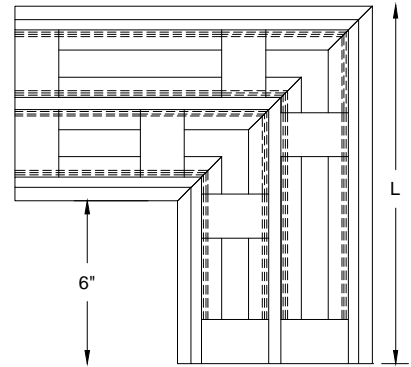

**Architectural Formation Linear  
Accessories Mitered Corner 90**

Model:	<b>XG-AFLMC- 10 90</b> 1" Slot	<b>XG-AFLMCC-10 90</b> 1" Slot	<b>Concealed Mount</b>
	<b>XG-AFLMC- 15 90</b> 1 1/2" Slot	<b>XG-AFLMCC-15 90</b> 1 1/2" Slot	<b>Concealed Mount</b>
	<b>XG-AFLMC- 20 90</b> 2" Slot	<b>XG-AFLMCC-20 90</b> 2" Slot	<b>Concealed Mount</b>
	<b>XG-AFLMC- 25 90</b> 2 1/2" Slot	<b>XG-AFLMCC-25 90</b> 2 1/2" Slot	<b>Concealed Mount</b>
	<b>XG-AFLMC- 30 90</b> 3" Slot	<b>XG-AFLMCC-30 90</b> 3" Slot	<b>Concealed Mount</b>

**1 Slot  
XG-AFLMCC**

**Mitered Corner 90°  
1 Slot**

**Mitered Corner 90° - Top View**

**2 Slot  
XG-AFLMCC**

**Mitered Corner 90°  
2 Slot**

**Mitered Corner 90° - Top View**

Model: AFLMC/ AFLMCC 90 DEGREE									
Number of Slots	# of Slots	S	B	L	H	A	W-1	W-2 Ceiling Opening	
XG-AFLMC/AFLMCC-10-90	<b>1</b>	1	1 5/8	10 1/4	1 15/16	4 1/4	3 1/4	4	
XG-AFLMC/AFLMCC-15-90		1 1/2	1 5/8	10 3/4	1 15/16	4 3/4	3 3/4	4 1/2	
XG-AFLMC/AFLMCC-20-90		2	1 5/8	11 1/4	1 15/16	5 1/4	4 1/4	5	
XG-AFLMC/AFLMCC-25-90		2 1/2	2 1/8	12 3/4	2 9/16	6 3/4	5 3/4	6 1/2	
XG-AFLMC/AFLMCC-30-90		3	2 1/8	13 1/4	2 9/16	7 1/4	6 1/4	7	
Number of Slots	# of Slots	S	B	L	H	A	W-1	W-2 Ceiling Opening	CB
XG-AFLMC/AFLMCC-10-90	<b>2</b>	1	1 5/8	13 1/8	1 15/16	7 3/16	6 3/16	6 15/16	1 15/16
XG-AFLMC/AFLMCC-15-90		1 1/2	1 5/8	14 1/8	1 15/16	8 3/16	7 3/16	7 15/16	1 15/16
XG-AFLMC/AFLMCC-20-90		2	1 5/8	15 1/8	1 15/16	9 3/16	8 3/16	8 15/16	1 15/16
XG-AFLMC/AFLMCC-25-90		2 1/2	2 1/8	18 1/8	2 9/16	12 3/16	11 3/16	11 15/16	2 15/16
XG-AFLMC/AFLMCC-30-90		3	2 1/8	19 1/8	2 9/16	13 3/16	12 3/16	12 15/16	2 15/16

Notes:  (check if provided)

W-2 Ceiling opening dimension is used for concealed mount models only.  
For non-concealed mount models, please add 1/2" to the length and the width dimensions.