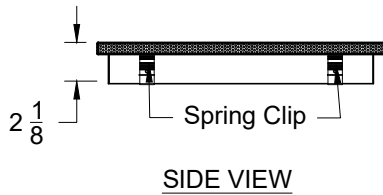

Model: XG-DD-WALL-FM Wall Flush Mount

XG-DD-WALL-FM - Wall Flush Mount

| SIZES | MINIMUM | MAXIMUM |
|-------|---------|---------|
| W | 12" | 48" |
| H | 8" | 36" |

| 1. Available Finishes | 2. Available Accessories | 3. Available Options | 4. Construction Details |
|---|--------------------------|----------------------|--|
| Standard Finish: 03 Black Optional Finish 01 White 02 Stain Silver 28 Custom Color | | | <ul style="list-style-type: none"> • 23% Perforated Aluminum Face .050" • 24 Ga. Steel Frame • Spring Clips |

All Dimensions ±1/16"