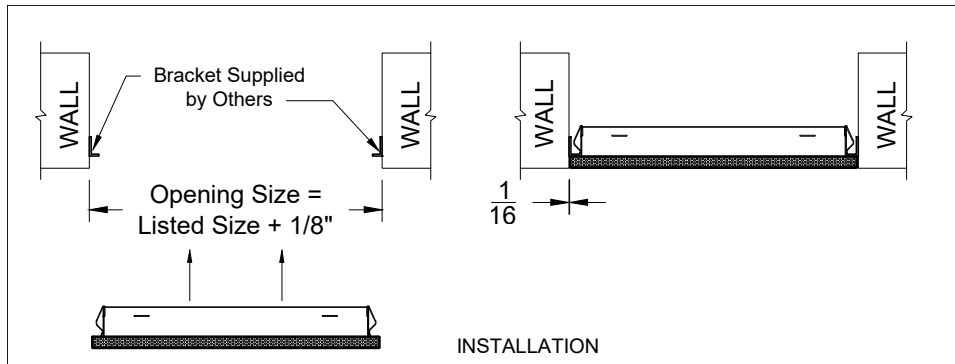

Model: XG-DD-WALL-FM Wall Flush Mount

XG-DD-WALL-FM - Wall Flush Mount

| SIZES | MINIMUM | MAXIMUM |
|-------|---------|---------|
| W | 12" | 48" |
| H | 8" | 36" |

| 1. Available Finishes | 2. Available Accessories | 3. Available Options | 4. Construction Details |
|---|--------------------------|----------------------|--|
| Standard Finish: 03 Black Optional Finish 01 White 02 Stain Silver 28 Custom Color | | | <ul style="list-style-type: none"> • 23% Perforated Aluminum Face .050" • 24 Ga. Steel Frame • Spring Clips |

All Dimensions ±1/16"