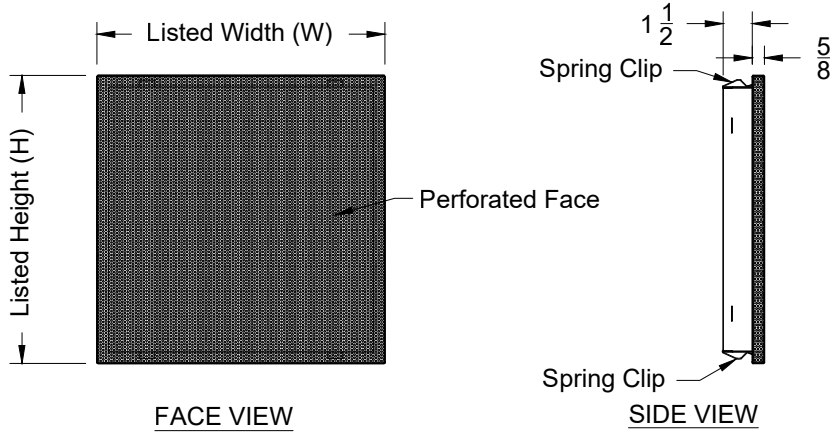

Model: XG-DD-WALL-FM Wall Flush Mount

XG-DD-WALL-FM - Wall Flush Mount

| SIZES | MINIMUM | MAXIMUM |
|-------|---------|---------|
| W | 12" | 48" |
| H | 8" | 36" |

| 1. Available Finishes | 2. Available Accessories | 3. Available Options | 4. Construction Details |
|---|--------------------------|----------------------|--|
| Standard Finish: 03 Black Optional Finish 01 White 02 Stain Silver 28 Custom Color | | | <ul style="list-style-type: none"> • 23% Perforated Aluminum Face .050" • 24 Ga. Steel Frame • Spring Clips |

All Dimensions ±1/16"