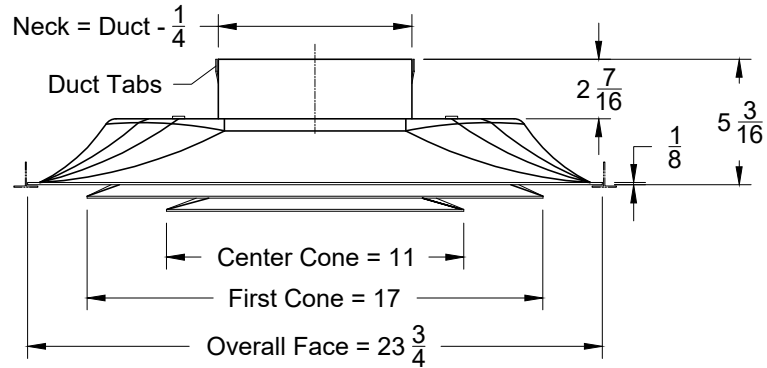

Model: XG-EP5700-6      Supply - 3 Cone - Round Neck - Lay In T-Bar

### XG-EP5700-6 - T-Bar Lay In 24 x 24

Side View

Face View

Round Neck Sizes Available	
Min	Max
6	14

1. Available Finishes	2. Available Accessories	3. Available Options	4. Construction Details
Standard Finish: 01 White Optional Finish 03 Black	XG-FGBP - Fiberglass Backpan		<ul style="list-style-type: none"> <li>• Only available in 24 x 24</li> <li>• White finish is through-color</li> <li>• Matte White (not painted)</li> <li>• UL-94HB Rated ABS Plastic</li> </ul>

All Dimensions  $\pm 1/16"$