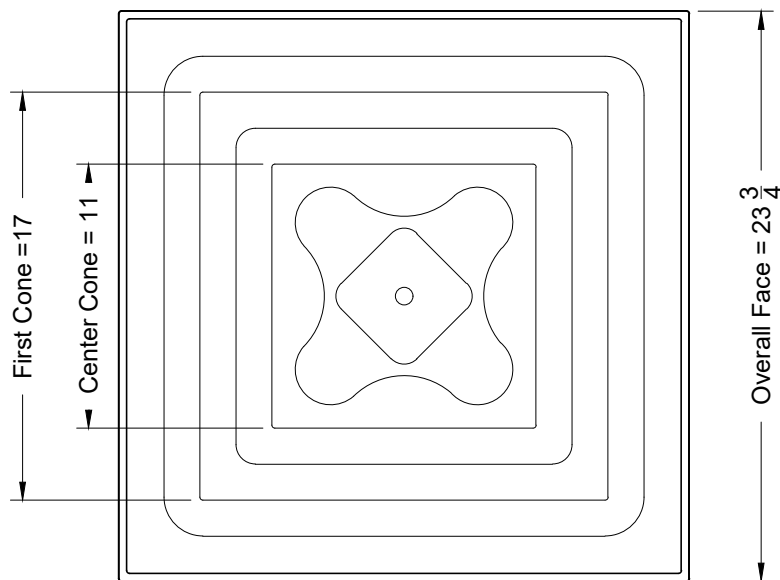

Model: XG-EP5700-6      Supply - 3 Cone - Round Neck - Lay In T-Bar

### XG-EP5700-6 - T-Bar Lay In 24 x 24

Side View

Face View

Round Neck Sizes Available	
Min	Max
6	14

1. Available Finishes	2. Available Accessories	3. Available Options	4. Construction Details
Standard Finish: 01 White Optional Finish 03 Black	XG-FGBP - Fiberglass Backpan		<ul style="list-style-type: none"> <li>• Only available in 24 x 24</li> <li>• White finish is through-color</li> <li>• Matte White (not painted)</li> <li>• UL-94HB Rated ABS Plastic</li> </ul>

All Dimensions  $\pm 1/16"$