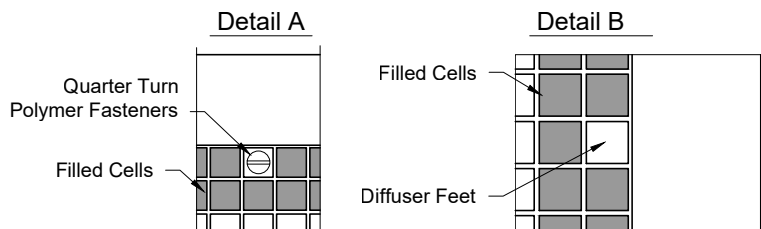

Model: XG-EPCC5F-6 Return - Filter Grille - Square Neck - Lay In T-Bar

XG-EPCC5F-6 - Lay-in T-Bar

UL-94HB Rated ABS Plastic

Round Neck Sizes Available	
Min	Max
6	14

Rectangular Neck Sizes Available	
Width	Height
20 3/4	20 3/4

1. Available Finishes	2. Available Accessories	3. Available Options	4. Construction Details
Standard Finish: 01 White Optional Finish 03 Black	XG-FGBP - Fiberglass Backpan		<ul style="list-style-type: none"> Only available in 24 x 24 White finish is through-color Matte White (not painted) UL-94HB Rated ABS Plastic Accepts Industry Standard 20x20x1 Filter

All Dimensions ±1/16"