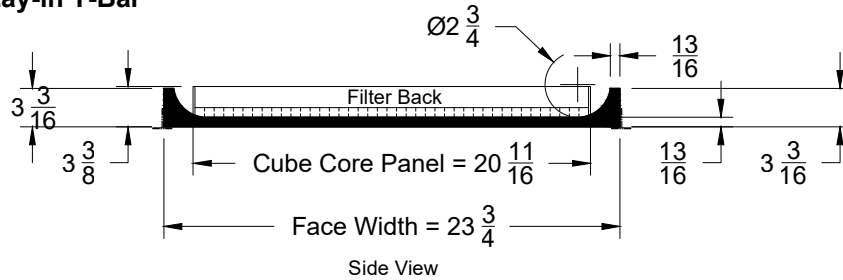

Model: XG-EPCC5F-6 Return - Filter Grille - Square Neck - Lay In T-Bar

XG-EPCC5F-6 - Lay-in T-Bar

UL-94HB Rated ABS Plastic

Round Neck Sizes Available	
Min	Max
6	14

Rectangular Neck Sizes Available	
Width	Height
20 3/4	20 3/4

1. Available Finishes	2. Available Accessories	3. Available Options	4. Construction Details
Standard Finish: 01 White Optional Finish 03 Black	XG-FGBP - Fiberglass Backpan		<ul style="list-style-type: none"> Only available in 24 x 24 White finish is through-color Matte White (not painted) UL-94HB Rated ABS Plastic Accepts Industry Standard 20x20x1 Filter

All Dimensions ±1/16"