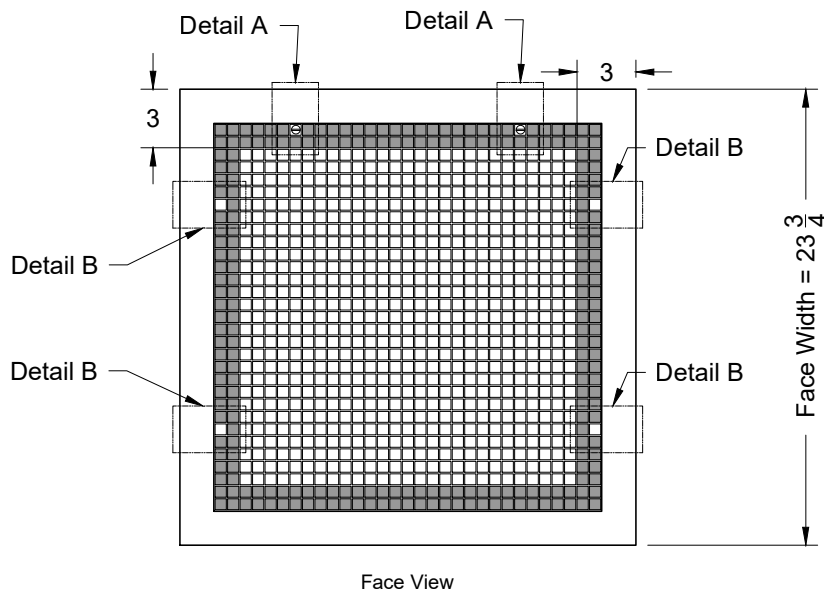

Model: XG-EPCC5F-6 Return - Filter Grille - Square Neck - Lay In T-Bar

XG-EPCC5F-6 - Lay-in T-Bar

UL-94HB Rated ABS Plastic

Round Neck Sizes Available	
Min	Max
6	14

Rectangular Neck Sizes Available	
Width	Height
20 3/4	20 3/4

1. Available Finishes	2. Available Accessories	3. Available Options	4. Construction Details
Standard Finish: 01 White Optional Finish 03 Black	XG-FGBP - Fiberglass Backpan		<ul style="list-style-type: none"> Only available in 24 x 24 White finish is through-color Matte White (not painted) UL-94HB Rated ABS Plastic Accepts Industry Standard 20x20x1 Filter

All Dimensions ±1/16"