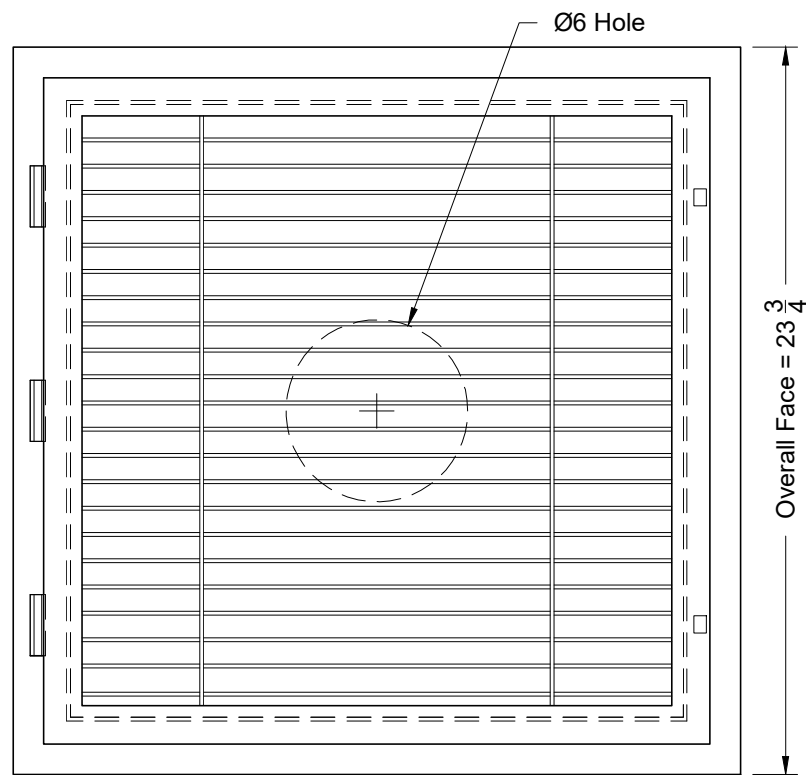

Model: XG-EPRHF-6

Return - Louvered Face - Fixed Blades - Lay In T-Bar

### XG-EPRHF-6 - Lay In T-Bar

Round Neck Sizes Available	
Min	Max
6	16

1. Available Finishes	2. Available Accessories	3. Available Options	4. Construction Details
Standard Finish: 01 White	XG-FGBP - Fiberglass Backpan		<ul style="list-style-type: none"> <li>• Only available in 24 x 24</li> <li>• White finish is through-color Matte White (not painted)</li> <li>• UL-94HB Rated ABS Plastic</li> <li>• Accepts Industry Standard 20x20x1 Filter</li> </ul>

All Dimensions  $\pm 1/16$ "