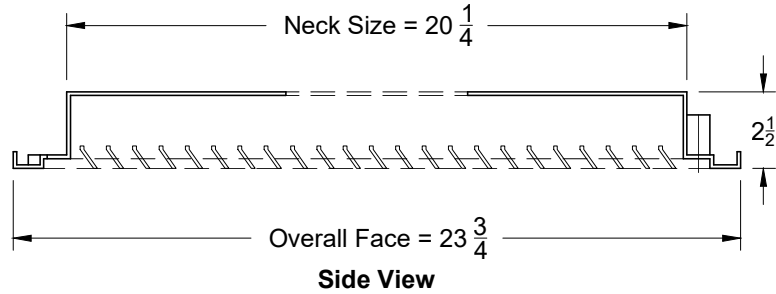

Model: XG-EPRHF-6

Return - Louvered Face - Fixed Blades - Lay In T-Bar

### XG-EPRHF-6 - Lay In T-Bar

Round Neck Sizes Available	
Min	Max
6	16

1. Available Finishes	2. Available Accessories	3. Available Options	4. Construction Details
Standard Finish: 01 White	XG-FGBP - Fiberglass Backpan		<ul style="list-style-type: none"> <li>• Only available in 24 x 24</li> <li>• White finish is through-color Matte White (not painted)</li> <li>• UL-94HB Rated ABS Plastic</li> <li>• Accepts Industry Standard 20x20x1 Filter</li> </ul>

All Dimensions  $\pm 1/16$ "