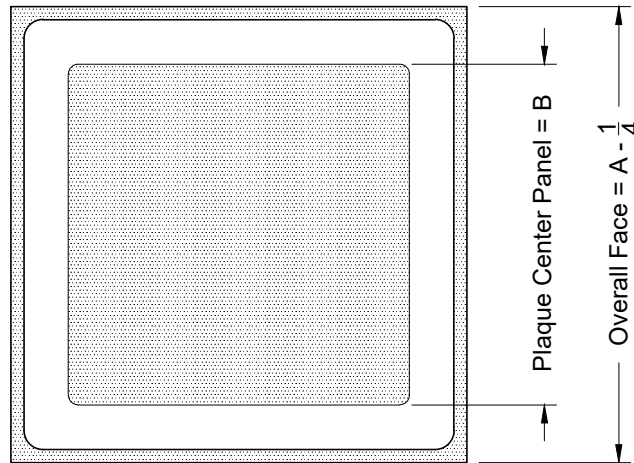

Model: XG-MSCAH AL Cooling & Adjustable Heating - Lay In T-Bar

### XG-MSCAH-6 AL - T-Bar Lay-In

Side View

Face View

Listed Size Nominal Face	Plaque Center Panel	Available Round Inlets
12 x 12	9 x 9	6
24 x 24	18 x 18	8
		10
		12

1. Available Finishes	2. Available Accessories	3. Available Options	4. Construction Details
Standard Finish: 01 White Optional Finish 02 Satin Silver 03 Black	XG-BPRA - By-Pass Relief Damper XG-BAF - Directional Baffles XG-TBPF - T-Bar Plaster Frame	AH/1 - Full Closed Heating	<ul style="list-style-type: none"> <li>• 24ga Galvanized Steel Construction</li> <li>• Sizes Available only as listed</li> <li>• Available only for 24" x 24" Diffusers</li> </ul>

All Dimensions ±1/16"

Model: XG-MSCAH-9 AL Cooling & Adjustable Heating - Bolt Slot / Donn Finline Ceiling Grid

All Dimensions ±1/16"