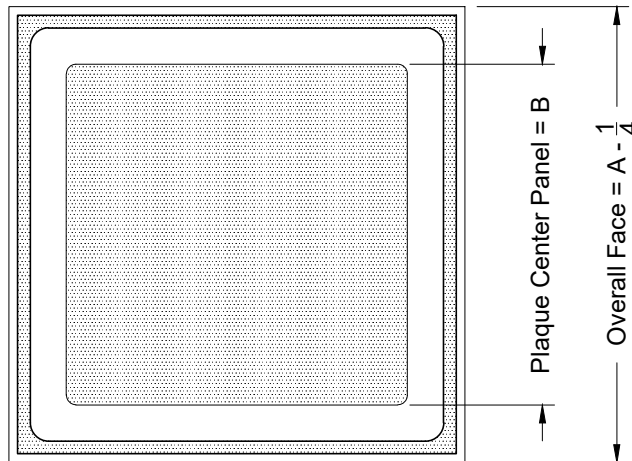

### XG-MSCAH-6 AL - T-Bar Lay-In

Side View

Face View

Listed Size Nominal Face	Plaque Center Panel	Available Round Inlets
12 x 12	9 x 9	6
24 x 24	18 x 18	8
		10
		12

1. Available Finishes	2. Available Accessories	3. Available Options	4. Construction Details
Standard Finish: 01 White Optional Finish 02 Satin Silver 03 Black	XG-BPRA - By-Pass Relief Damper XG-BAF - Directional Baffles XG-TBPF - T-Bar Plaster Frame	AH/1 - Full Closed Heating	<ul style="list-style-type: none"> <li>• 24ga Galvanized Steel Construction</li> <li>• Sizes Available only as listed</li> <li>• Available only for 24" x 24" Diffusers</li> </ul>

All Dimensions ±1/16"

Model: XG-MSCAH-9 AL Cooling & Adjustable Heating - Bolt Slot / Donn Finline Ceiling Grid

### XG-MSCAH-9 AL - Bolt Slot / Donn Finline Ceiling Grid

Side View

Face View

Listed Size Nominal Face	Plaque Center Panel	Available Round Inlets
12 x 12	9 x 9	6
24 x 24	18 x 18	8
		10
		12

1. Available Finishes	2. Available Accessories	3. Available Options	4. Construction Details
Standard Finish: 01 White Optional Finish 02 Satin Silver 03 Black	XG-BPRA - By-Pass Relief Damper XG-BAF - Directional Baffles XG-TBPF - T-Bar Plaster Frame	AH/1 - Full Closed Heating	<ul style="list-style-type: none"> <li>• 24ga Galvanized Steel Construction</li> <li>• Sizes Available only as listed</li> <li>• Available only for 24" x 24" Diffusers</li> </ul>

All Dimensions ±1/16"