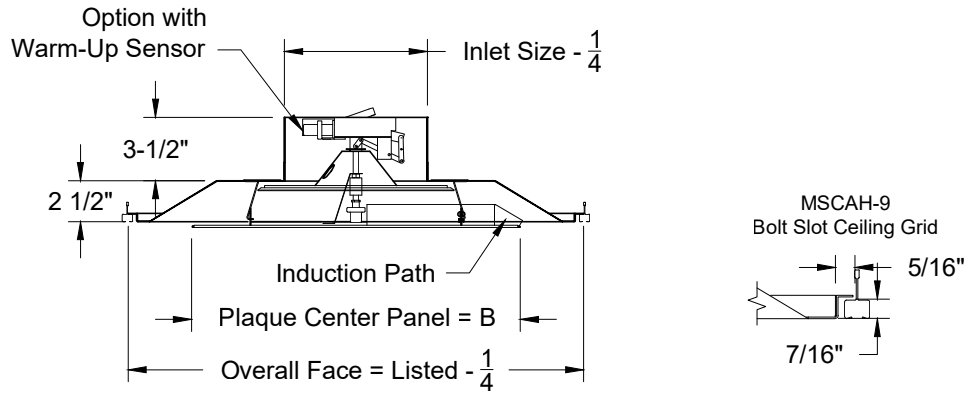

### XG-MSCAH-6 AL - T-Bar Lay-In

Side View

Face View

Listed Size Nominal Face	Plaque Center Panel	Available Round Inlets
12 x 12	9 x 9	6
24 x 24	18 x 18	8
		10
		12

1. Available Finishes	2. Available Accessories	3. Available Options	4. Construction Details
Standard Finish: 01 White Optional Finish 02 Satin Silver 03 Black	XG-BPRA - By-Pass Relief Damper XG-BAF - Directional Baffles XG-TBPF - T-Bar Plaster Frame	AH/1 - Full Closed Heating	<ul style="list-style-type: none"> <li>• 24ga Galvanized Steel Construction</li> <li>• Sizes Available only as listed</li> <li>• Available only for 24" x 24" Diffusers</li> </ul>

All Dimensions ±1/16"

Model: XG-MSCAH-9 AL Cooling & Adjustable Heating - Bolt Slot / Donn Finline Ceiling Grid

### XG-MSCAH-9 AL - Bolt Slot / Donn Finline Ceiling Grid

Side View

Face View

Listed Size Nominal Face	Plaque Center Panel	Available Round Inlets
12 x 12	9 x 9	6
24 x 24	18 x 18	8
		10
		12

1. Available Finishes	2. Available Accessories	3. Available Options	4. Construction Details
Standard Finish: 01 White Optional Finish 02 Satin Silver 03 Black	XG-BPRA - By-Pass Relief Damper XG-BAF - Directional Baffles XG-TBPF - T-Bar Plaster Frame	AH/1 - Full Closed Heating	<ul style="list-style-type: none"> <li>• 24ga Galvanized Steel Construction</li> <li>• Sizes Available only as listed</li> <li>• Available only for 24" x 24" Diffusers</li> </ul>

All Dimensions ±1/16"