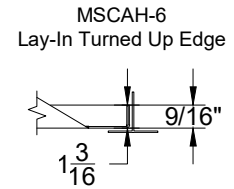

### XG-MSCAH-6 AL - T-Bar Lay-In

Side View

Face View

Listed Size Nominal Face	Plaque Center Panel	Available Round Inlets
12 x 12	9 x 9	6
24 x 24	18 x 18	8
		10
		12

1. Available Finishes	2. Available Accessories	3. Available Options	4. Construction Details
Standard Finish: 01 White Optional Finish 02 Satin Silver 03 Black	XG-BPRA - By-Pass Relief Damper XG-BAF - Directional Baffles XG-TBPF - T-Bar Plaster Frame	AH/1 - Full Closed Heating	<ul style="list-style-type: none"> <li>• 24ga Galvanized Steel Construction</li> <li>• Sizes Available only as listed</li> <li>• Available only for 24" x 24" Diffusers</li> </ul>

All Dimensions ±1/16"

Model: XG-MSCAH-9 AL Cooling & Adjustable Heating - Bolt Slot / Donn Finline Ceiling Grid

### XG-MSCAH-9 AL - Bolt Slot / Donn Finline Ceiling Grid

Side View

Face View

Listed Size Nominal Face	Plaque Center Panel	Available Round Inlets
12 x 12	9 x 9	6
24 x 24	18 x 18	8
		10
		12

1. Available Finishes	2. Available Accessories	3. Available Options	4. Construction Details
Standard Finish: 01 White Optional Finish 02 Satin Silver 03 Black	XG-BPRA - By-Pass Relief Damper XG-BAF - Directional Baffles XG-TBPF - T-Bar Plaster Frame	AH/1 - Full Closed Heating	<ul style="list-style-type: none"> <li>• 24ga Galvanized Steel Construction</li> <li>• Sizes Available only as listed</li> <li>• Available only for 24" x 24" Diffusers</li> </ul>

All Dimensions ±1/16"