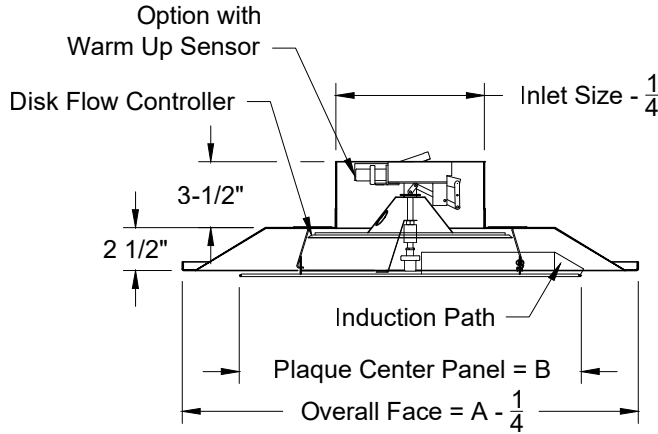

Model: XG-MSCAH AL Cooling & Adjustable Heating - Lay In T-Bar

### XG-MSCAH-6 AL - T-Bar Lay-In

Side View

Face View

Listed Size Nominal Face	Plaque Center Panel	Available Round Inlets
12 x 12	9 x 9	6
24 x 24	18 x 18	8
		10
		12

1. Available Finishes	2. Available Accessories	3. Available Options	4. Construction Details
Standard Finish: 01 White Optional Finish 02 Satin Silver 03 Black	XG-BPRA - By-Pass Relief Damper XG-BAF - Directional Baffles XG-TBPF - T-Bar Plaster Frame	AH/1 - Full Closed Heating	<ul style="list-style-type: none"> <li>• 24ga Galvanized Steel Construction</li> <li>• Sizes Available only as listed</li> <li>• Available only for 24" x 24" Diffusers</li> </ul>

All Dimensions ±1/16"

Model: XG-MSCAH-9 AL Cooling & Adjustable Heating - Bolt Slot / Donn Finline Ceiling Grid

All Dimensions ±1/16"