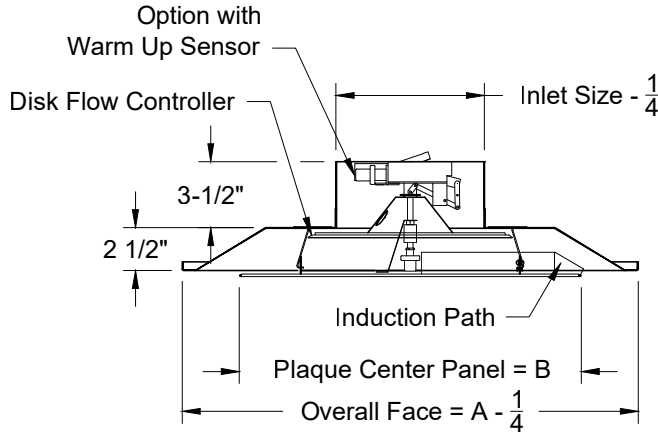

Model: XG-MSCAH Cooling & Adjustable Heating - Lay In T-Bar

XG-MSCAH-6 - T-Bar Lay-In

Side View

Face View

| Listed Size Nominal Face | Plaque Center Panel | Available Round Inlets |
|--------------------------|---------------------|------------------------|
| 12 x 12 | 9 x 9 | 6 |
| 24 x 24 | 18 x 18 | 8 |
| | | 10 |
| | | 12 |

All Dimensions ±1/16"

Model: XG-MSCAH-9 Cooling & Adjustable Heating - Bolt Slot / Donn Finline Ceiling Grid

XG-MSCAH-9 - Bolt Slot / Donn Finline Ceiling Grid

Side View

Face View

| Listed Size Nominal Face | Plaque Center Panel | Available Round Inlets |
|--------------------------|---------------------|------------------------|
| 12 x 12 | 9 x 9 | 6 |
| 24 x 24 | 18 x 18 | 8 |
| | | 10 |
| | | 12 |

All Dimensions $\pm 1/16"$