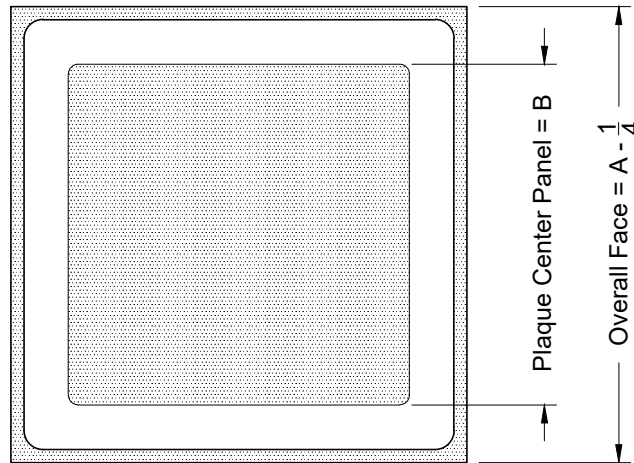

Model: XG-MSCAH Cooling & Adjustable Heating - Lay In T-Bar

XG-MSCAH-6 - T-Bar Lay-In

Side View

Face View

| Listed Size Nominal Face | Plaque Center Panel | Available Round Inlets |
|--------------------------|---------------------|------------------------|
| 12 x 12 | 9 x 9 | 6 |
| 24 x 24 | 18 x 18 | 8 |
| | | 10 |
| | | 12 |

| 1. Available Finishes | 2. Available Accessories | 3. Available Options | 4. Construction Details |
|--|--|----------------------------|--|
| Standard Finish: 01 White Optional Finish 02 Satin Silver 03 Black | XG-BPRA - By-Pass Relief Damper XG-BAF - Directional Baffles XG-TBPF - T-Bar Plaster Frame | AH/1 - Full Closed Heating | <ul style="list-style-type: none"> • 24ga Galvanized Steel Construction • Sizes Available only as listed • Available only for 24" x 24" Diffusers |

All Dimensions ±1/16"

Model: XG-MSCAH-9 Cooling & Adjustable Heating - Bolt Slot / Donn Finline Ceiling Grid

XG-MSCAH-9 - Bolt Slot / Donn Finline Ceiling Grid

Side View

Face View

| Listed Size Nominal Face | Plaque Center Panel | Available Round Inlets |
|--------------------------|---------------------|------------------------|
| 12 x 12 | 9 x 9 | 6 |
| 24 x 24 | 18 x 18 | 8 |
| | | 10 |
| | | 12 |

All Dimensions $\pm 1/16"$