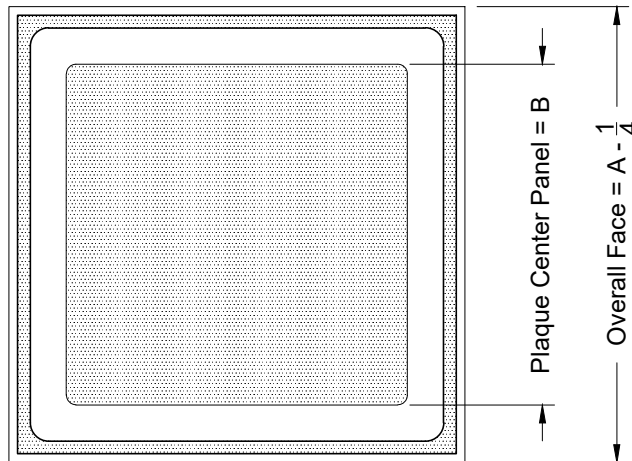

Model: XG-MSCAH Cooling & Adjustable Heating - Lay In T-Bar

XG-MSCAH-6 - T-Bar Lay-In

Side View

Face View

| Listed Size Nominal Face | Plaque Center Panel | Available Round Inlets |
|--------------------------|---------------------|------------------------|
| 12 x 12 | 9 x 9 | 6 |
| 24 x 24 | 18 x 18 | 8 |
| | | 10 |
| | | 12 |

| 1. Available Finishes | 2. Available Accessories | 3. Available Options | 4. Construction Details |
|--|--|----------------------------|--|
| Standard Finish: 01 White Optional Finish 02 Satin Silver 03 Black | XG-BPRA - By-Pass Relief Damper XG-BAF - Directional Baffles XG-TBPF - T-Bar Plaster Frame | AH/1 - Full Closed Heating | <ul style="list-style-type: none"> • 24ga Galvanized Steel Construction • Sizes Available only as listed • Available only for 24" x 24" Diffusers |

All Dimensions ±1/16"

Model: XG-MSCAH-9 Cooling & Adjustable Heating - Bolt Slot / Donn Finline Ceiling Grid

XG-MSCAH-9 - Bolt Slot / Donn Finline Ceiling Grid

Side View

Face View

| Listed Size Nominal Face | Plaque Center Panel | Available Round Inlets |
|--------------------------|---------------------|------------------------|
| 12 x 12 | 9 x 9 | 6 |
| 24 x 24 | 18 x 18 | 8 |
| | | 10 |
| | | 12 |

All Dimensions $\pm 1/16"$