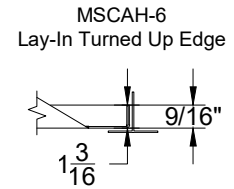

Model: XG-MSCAH Cooling & Adjustable Heating - Lay In T-Bar

XG-MSCAH-6 - T-Bar Lay-In

Side View

Face View

| Listed Size Nominal Face | Plaque Center Panel | Available Round Inlets |
|--------------------------|---------------------|------------------------|
| 12 x 12 | 9 x 9 | 6 |
| 24 x 24 | 18 x 18 | 8 |
| | | 10 |
| | | 12 |

All Dimensions ±1/16"

Model: XG-MSCAH-9 Cooling & Adjustable Heating - Bolt Slot / Donn Finline Ceiling Grid

XG-MSCAH-9 - Bolt Slot / Donn Finline Ceiling Grid

Side View

Face View

| Listed Size Nominal Face | Plaque Center Panel | Available Round Inlets |
|--------------------------|---------------------|------------------------|
| 12 x 12 | 9 x 9 | 6 |
| 24 x 24 | 18 x 18 | 8 |
| | | 10 |
| | | 12 |

All Dimensions $\pm 1/16"$