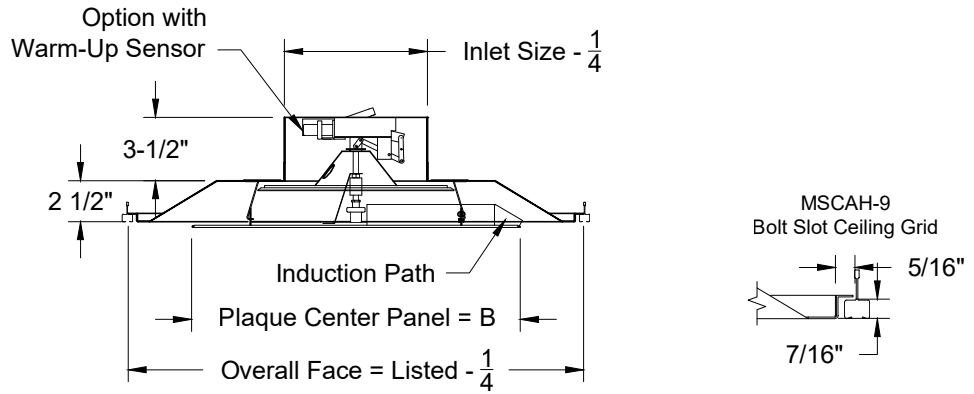

Model: XG-MSCAH Cooling & Adjustable Heating - Lay In T-Bar

XG-MSCAH-6 - T-Bar Lay-In

Side View

Face View

| Listed Size Nominal Face | Plaque Center Panel | Available Round Inlets |
|--------------------------|---------------------|------------------------|
| 12 x 12 | 9 x 9 | 6 |
| 24 x 24 | 18 x 18 | 8 |
| | | 10 |
| | | 12 |

All Dimensions ±1/16"

Model: XG-MSCAH-9 Cooling & Adjustable Heating - Bolt Slot / Donn Finline Ceiling Grid

XG-MSCAH-9 - Bolt Slot / Donn Finline Ceiling Grid

Side View

Face View

| Listed Size Nominal Face | Plaque Center Panel | Available Round Inlets |
|--------------------------|---------------------|------------------------|
| 12 x 12 | 9 x 9 | 6 |
| 24 x 24 | 18 x 18 | 8 |
| | | 10 |
| | | 12 |

All Dimensions $\pm 1/16"$