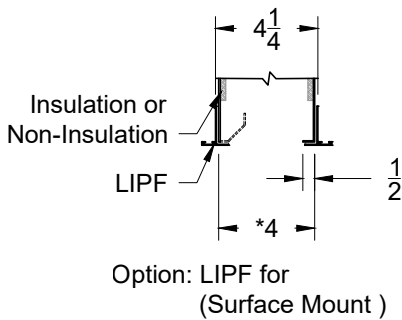

Model: XG-MVAC Horizontal Cooling Control - T-Bar Lay-In

XG-MVAC - Surface Mount

| Size | Type | A | B |
|------|------|-------|----------|
| 8 | Oval | 5 7/8 | 8 3/8 |
| 9 | Oval | 5 7/8 | 10 |
| 10 | Oval | 5 7/8 | 11 9/16 |
| 12 | Oval | 5 7/8 | 14 13/16 |

| |
|----|
| 24 |
| 36 |
| 48 |
| 60 |

| 1. Available Finishes | 2. Available Accessories | 3. Available Options | 4. Construction Details |
|---|--------------------------------|----------------------|--|
| Standard Finish: 01 White Optional Finish 03 Black | XG-LIPF - Lay-In Plaster Frame | | <ul style="list-style-type: none"> • 24ga Galvanized Steel Construction • Sizes Available only as listed • Controls: Self-contained, Thermally actuated control |

All Dimensions ±1/16"

Model: XG-MVAC Horizontal Cooling Control - T-Bar Lay-In

XG-MVACH - Surface Mount

| Size | Type | A | B |
|------|------|-------|----------|
| 8 | Oval | 5 7/8 | 8 3/8 |
| 9 | Oval | 5 7/8 | 10 |
| 10 | Oval | 5 7/8 | 11 9/16 |
| 12 | Oval | 5 7/8 | 14 13/16 |

All Dimensions ±1/16"