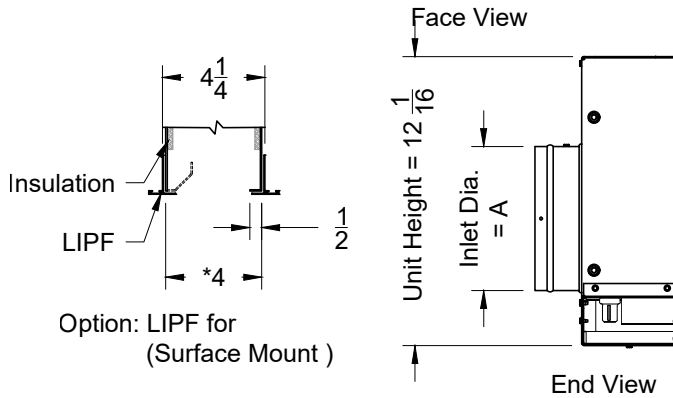

Model: XG-MVAC Horizontal Cooling Control - T-Bar Lay-In

XG-MVAC - Surface Mount

| Size | Type | A | B |
|------|------|-------|----------|
| 8 | Oval | 5 7/8 | 8 3/8 |
| 9 | Oval | 5 7/8 | 10 |
| 10 | Oval | 5 7/8 | 11 9/16 |
| 12 | Oval | 5 7/8 | 14 13/16 |

| |
|----|
| 24 |
| 36 |
| 48 |
| 60 |

| 1. Available Finishes | 2. Available Accessories | 3. Available Options | 4. Construction Details |
|---|--------------------------------|----------------------|--|
| Standard Finish: 01 White Optional Finish 03 Black | XG-LIPF - Lay-In Plaster Frame | | <ul style="list-style-type: none"> • 24ga Galvanized Steel Construction • Sizes Available only as listed • Controls: Self-contained, Thermally actuated control |

All Dimensions ±1/16"

Model: XG-MVAC Horizontal Cooling Control - T-Bar Lay-In

XG-MVACH - Surface Mount

| Size | Type | A | B |
|------|------|-------|----------|
| 8 | Oval | 5 7/8 | 8 3/8 |
| 9 | Oval | 5 7/8 | 10 |
| 10 | Oval | 5 7/8 | 11 9/16 |
| 12 | Oval | 5 7/8 | 14 13/16 |

All Dimensions ±1/16"