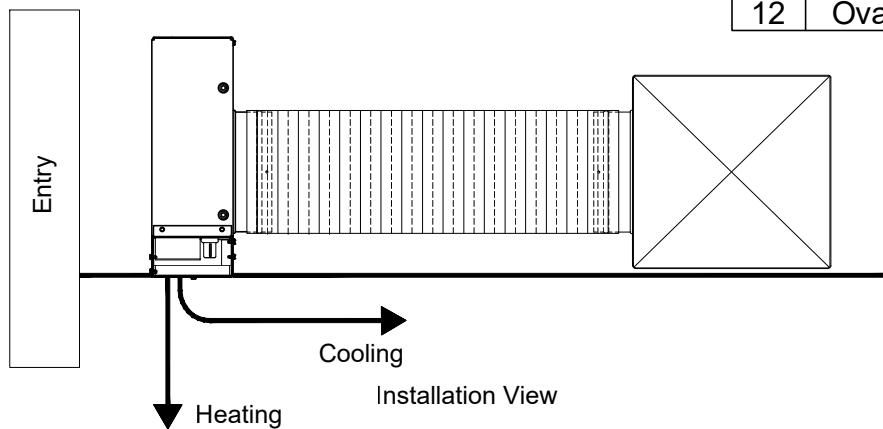

| |
|----|
| 24 |
| 36 |
| 48 |
| 60 |

| 1. Available Finishes | 2. Available Accessories | 3. Available Options | 4. Construction Details |
|---|--------------------------------|----------------------|--|
| Standard Finish: 01 White Optional Finish 03 Black | XG-LIPF - Lay-In Plaster Frame | | <ul style="list-style-type: none"> • 24ga Galvanized Steel Construction • Sizes Available only as listed • Controls: Self-contained, Thermally actuated control |

All Dimensions ±1/16"

Model: XG-MVAC Horizontal Cooling Control - T-Bar Lay-In

XG-MVACH - Surface Mount

| Size | Type | A | B |
|------|------|-------|----------|
| 8 | Oval | 5 7/8 | 8 3/8 |
| 9 | Oval | 5 7/8 | 10 |
| 10 | Oval | 5 7/8 | 11 9/16 |
| 12 | Oval | 5 7/8 | 14 13/16 |

All Dimensions ±1/16"