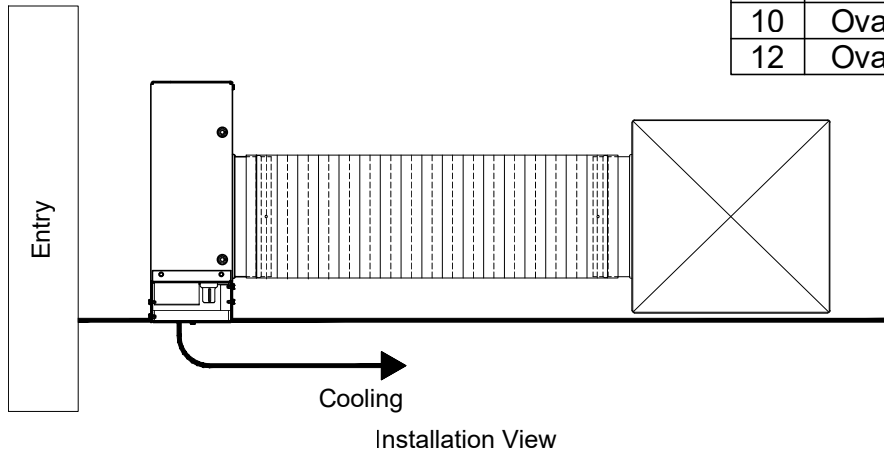

Model: XG-MVAC Horizontal Cooling Control - T-Bar Lay-In

XG-MVAC - Surface Mount

| Size | Type | A | B |
|------|------|-------|----------|
| 8 | Oval | 5 7/8 | 8 3/8 |
| 9 | Oval | 5 7/8 | 10 |
| 10 | Oval | 5 7/8 | 11 9/16 |
| 12 | Oval | 5 7/8 | 14 13/16 |

| |
|----|
| 24 |
| 36 |
| 48 |
| 60 |

| 1. Available Finishes | 2. Available Accessories | 3. Available Options | 4. Construction Details |
|---|--------------------------------|----------------------|--|
| Standard Finish: 01 White Optional Finish 03 Black | XG-LIPF - Lay-In Plaster Frame | | <ul style="list-style-type: none"> • 24ga Galvanized Steel Construction • Sizes Available only as listed • Controls: Self-contained, Thermally actuated control |

All Dimensions ±1/16"

Model: XG-MVAC Horizontal Cooling Control - T-Bar Lay-In

XG-MVACH - Surface Mount

| Size | Type | A | B |
|------|------|-------|----------|
| 8 | Oval | 5 7/8 | 8 3/8 |
| 9 | Oval | 5 7/8 | 10 |
| 10 | Oval | 5 7/8 | 11 9/16 |
| 12 | Oval | 5 7/8 | 14 13/16 |

All Dimensions ±1/16"