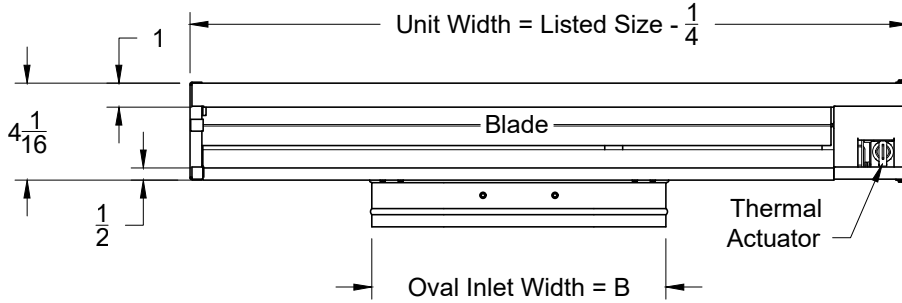

Model: XG-MVAC Horizontal Cooling Control - T-Bar Lay-In

XG-MVAC - Surface Mount

| Size | Type | A | B |
|------|------|-------|----------|
| 8 | Oval | 5 7/8 | 8 3/8 |
| 9 | Oval | 5 7/8 | 10 |
| 10 | Oval | 5 7/8 | 11 9/16 |
| 12 | Oval | 5 7/8 | 14 13/16 |

| |
|----|
| 24 |
| 36 |
| 48 |
| 60 |

| 1. Available Finishes | 2. Available Accessories | 3. Available Options | 4. Construction Details |
|---|--------------------------------|----------------------|--|
| Standard Finish: 01 White Optional Finish 03 Black | XG-LIPF - Lay-In Plaster Frame | | <ul style="list-style-type: none"> • 24ga Galvanized Steel Construction • Sizes Available only as listed • Controls: Self-contained, Thermally actuated control |

All Dimensions ±1/16"

Model: XG-MVAC Horizontal Cooling Control - T-Bar Lay-In

XG-MVACH - Surface Mount

| Size | Type | A | B |
|------|------|-------|----------|
| 8 | Oval | 5 7/8 | 8 3/8 |
| 9 | Oval | 5 7/8 | 10 |
| 10 | Oval | 5 7/8 | 11 9/16 |
| 12 | Oval | 5 7/8 | 14 13/16 |

All Dimensions ±1/16"