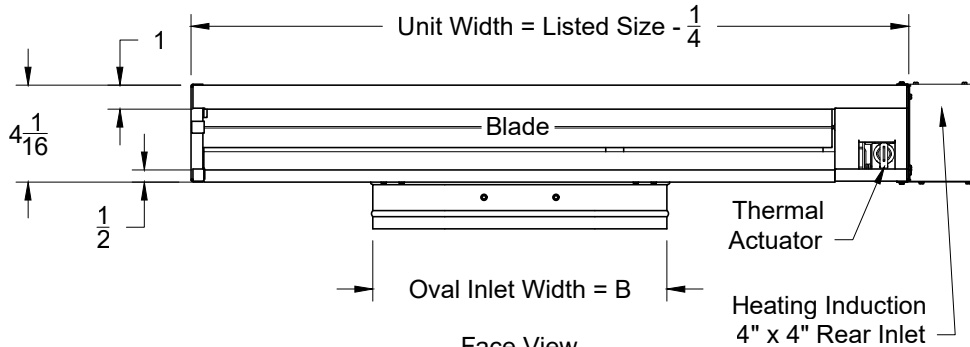

Model: XG-MVAC Horizontal Cooling Control - T-Bar Lay-In

XG-MVAC - Surface Mount

| Size | Type | A | B |
|------|------|-------|----------|
| 8 | Oval | 5 7/8 | 8 3/8 |
| 9 | Oval | 5 7/8 | 10 |
| 10 | Oval | 5 7/8 | 11 9/16 |
| 12 | Oval | 5 7/8 | 14 13/16 |

| |
|----|
| 24 |
| 36 |
| 48 |
| 60 |

| 1. Available Finishes | 2. Available Accessories | 3. Available Options | 4. Construction Details |
|---|--------------------------------|----------------------|--|
| Standard Finish: 01 White Optional Finish 03 Black | XG-LIPF - Lay-In Plaster Frame | | <ul style="list-style-type: none"> • 24ga Galvanized Steel Construction • Sizes Available only as listed • Controls: Self-contained, Thermally actuated control |

All Dimensions ±1/16"

Model: XG-MVAC Horizontal Cooling Control - T-Bar Lay-In

XG-MVACH - Surface Mount

| Size | Type | A | B |
|------|------|-------|----------|
| 8 | Oval | 5 7/8 | 8 3/8 |
| 9 | Oval | 5 7/8 | 10 |
| 10 | Oval | 5 7/8 | 11 9/16 |
| 12 | Oval | 5 7/8 | 14 13/16 |

All Dimensions ±1/16"