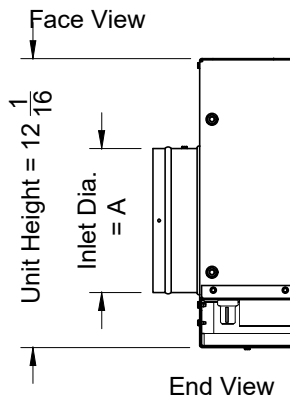

Model: XG-MVAC Horizontal Cooling Control - T-Bar Lay-In

XG-MVAC - Surface Mount

| Size | Type | A | B |
|------|------|-------|----------|
| 8 | Oval | 5 7/8 | 8 3/8 |
| 9 | Oval | 5 7/8 | 10 |
| 10 | Oval | 5 7/8 | 11 9/16 |
| 12 | Oval | 5 7/8 | 14 13/16 |

| |
|----|
| 24 |
| 36 |
| 48 |
| 60 |

| 1. Available Finishes | 2. Available Accessories | 3. Available Options | 4. Construction Details |
|---|--------------------------------|----------------------|--|
| Standard Finish: 01 White Optional Finish 03 Black | XG-LIPF - Lay-In Plaster Frame | | <ul style="list-style-type: none"> • 24ga Galvanized Steel Construction • Sizes Available only as listed • Controls: Self-contained, Thermally actuated control |

All Dimensions ±1/16"

Model: XG-MVAC Horizontal Cooling Control - T-Bar Lay-In

XG-MVACH - Surface Mount

| Size | Type | A | B |
|------|------|-------|----------|
| 8 | Oval | 5 7/8 | 8 3/8 |
| 9 | Oval | 5 7/8 | 10 |
| 10 | Oval | 5 7/8 | 11 9/16 |
| 12 | Oval | 5 7/8 | 14 13/16 |

All Dimensions ±1/16"