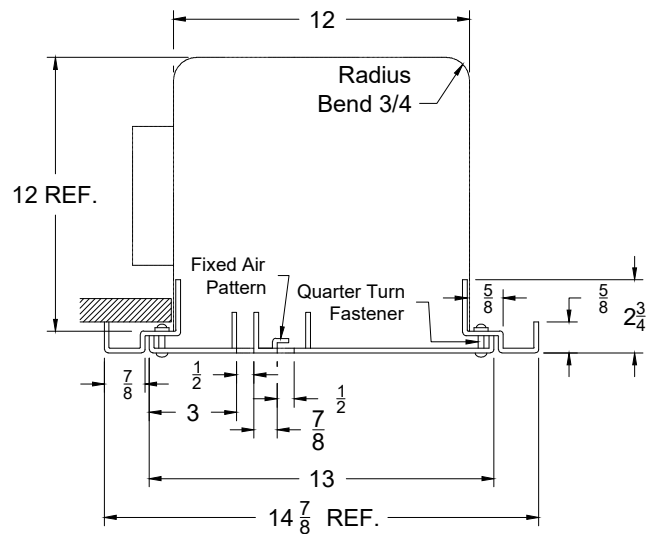

# XG-Periflow PPU Standard Units

Environmental / Hospital Diffusers  
Aluminum / Stainless Steel

Option: XG-PPU-AL Aluminum - Vertical Air Curtain - 2 Slots - Single Section - Surface Mount  
XG-PPU-SS Stainless Steel - Vertical Air Curtain - 2 Slots - Single Section - Surface Mount

Face View ( Both Models)

End View ( AL )

End View ( SS )

Notes:  (check if provided)

1. Available Finishes	2. Available Accessories	3. Available Options	4. Construction Details
<b>Standard Finish:</b> AL-Periflow: Exterior - 01 - White Painted Face Only Interior - Mill Finish SS-Periflow: Exterior - 23 - Satin Polished Interior - Mill Smooth			<ul style="list-style-type: none"> <li>● AL-Periflow: Plenum - H3003 Aluminum .050",                                   Frame - H3003 Aluminum .063".</li> <li>● SS-Periflow: Plenum - 304 SS 20 Ga,                                   Frame - 304 SS 18 Ga.</li> </ul>