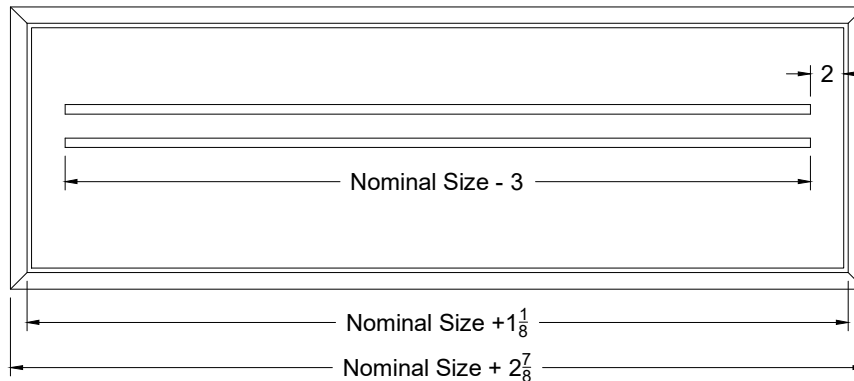

# XG-Periflow PPU Standard Units

Environmental / Hospital Diffusers  
Aluminum / Stainless Steel

Option: XG-PPU-AL Aluminum - Vertical Air Curtain - 2 Slots - Single Section - Surface Mount  
XG-PPU-SS Stainless Steel - Vertical Air Curtain - 2 Slots - Single Section - Surface Mount

Face View ( Both Models)

End View ( AL )

End View ( SS )

Notes:  (check if provided)

1. Available Finishes	2. Available Accessories	3. Available Options	4. Construction Details
<b>Standard Finish:</b> AL-Periflow: Exterior - 01 - White Painted Face Only Interior - Mill Finish SS-Periflow: Exterior - 23 - Satin Polished Interior - Mill Smooth			<ul style="list-style-type: none"> <li>● AL-Periflow: Plenum - H3003 Aluminum .050",                                   Frame - H3003 Aluminum .063".</li> <li>● SS-Periflow: Plenum - 304 SS 20 Ga,                                   Frame - 304 SS 18 Ga.</li> </ul>