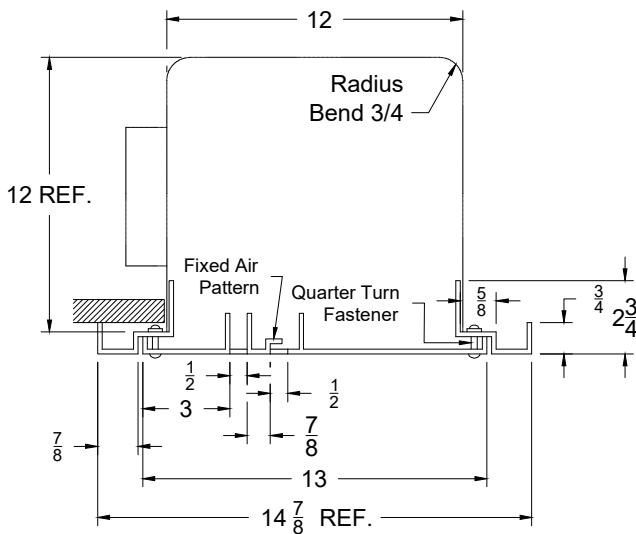

# XG-Periflow PPU Standard Units

Environmental / Hospital Diffusers  
Aluminum / Stainless Steel

Option: XG-PPU-AL Aluminum - Vertical Air Curtain - 2 Slots - Single Section - Surface Mount  
XG-PPU-SS Stainless Steel - Vertical Air Curtain - 2 Slots - Single Section - Surface Mount

Face View ( Both Models)

End View ( AL )

End View ( SS )

Notes:  (check if provided)

1. Available Finishes	2. Available Accessories	3. Available Options	4. Construction Details
<b>Standard Finish:</b> AL-Periflow: Exterior - 01 - White Painted Face Only Interior - Mill Finish SS-Periflow: Exterior - 23 - Satin Polished Interior - Mill Smooth			<ul style="list-style-type: none"> <li>● AL-Periflow: Plenum - H3003 Aluminum .050",                                   Frame - H3003 Aluminum .063".</li> <li>● SS-Periflow: Plenum - 304 SS 20 Ga,                                   Frame - 304 SS 18 Ga.</li> </ul>