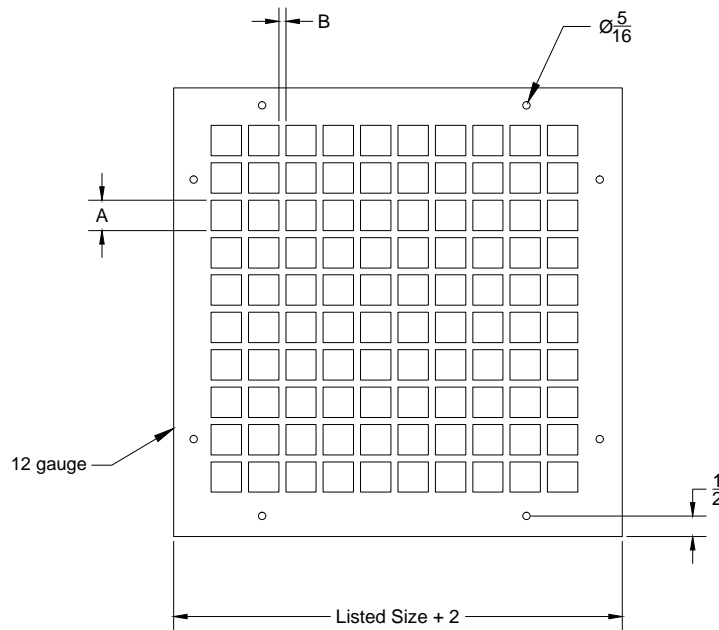

Steel Lattice / Perforated Grille Face Only

Models: **XG-SGLFO-13** Steel Lattice Grille Face Only
XG-SGLFO-50 Steel Lattice Grille Face Only
XG-SGLFO-75 Steel Lattice Grille Face Only
XG-SGLFO-10 Steel Lattice Grille Face Only

XG-SGLFO Face View

PERFORATION SIZES		
UNIT	A (SQ)	B
XG-SGLFO-13	13/16	3/16
XG-SGLFO-50	1/2	3/16
XG-SGLFO-75	3/4	3/16
XG-SGLFO-10	1	3/16

Notes: (check if provided)

1. Available Finishes	2. Available Accessories	3. Available Options	4. Construction Details
Standard Finish: 01 White. Optional Finish (extra charge): 02 Satin Silver 03 Black 28 Custom Color / Setup Charge		NSH - No Screw Holes SH - Screw Holes	● Steel Face Gauges Noted Above