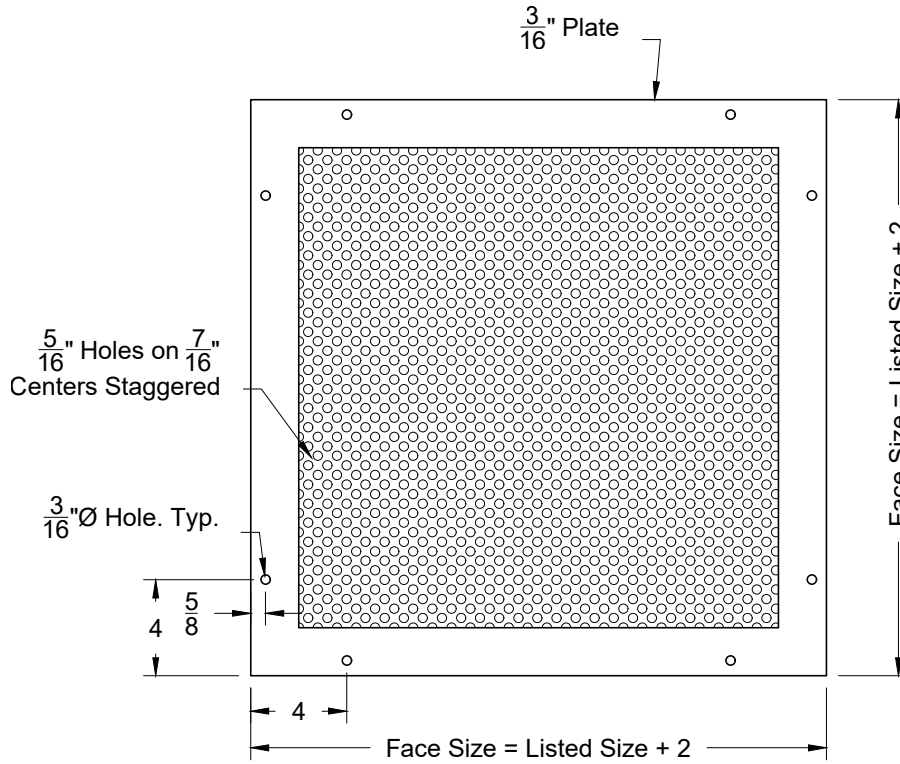

Model: XG-SGRPO      Perforated Face Only - Surface Mount

XG-SGRPO - Surface Mount

Face View

Rectangular Neck Sizes Available	
Min	Max
6	48

1. Available Finishes	2. Available Accessories	3. Available Options	4. Construction Details
Standard Finish: 01 White Optional Finish 02 Satin Silver 03 Black 28 Custom Color		NSH - No Screw Holes	<ul style="list-style-type: none"> <li>● Face Plate is 3/16" Thick</li> <li>● Steel Construction</li> </ul>
All Dimensions ±1/16"			