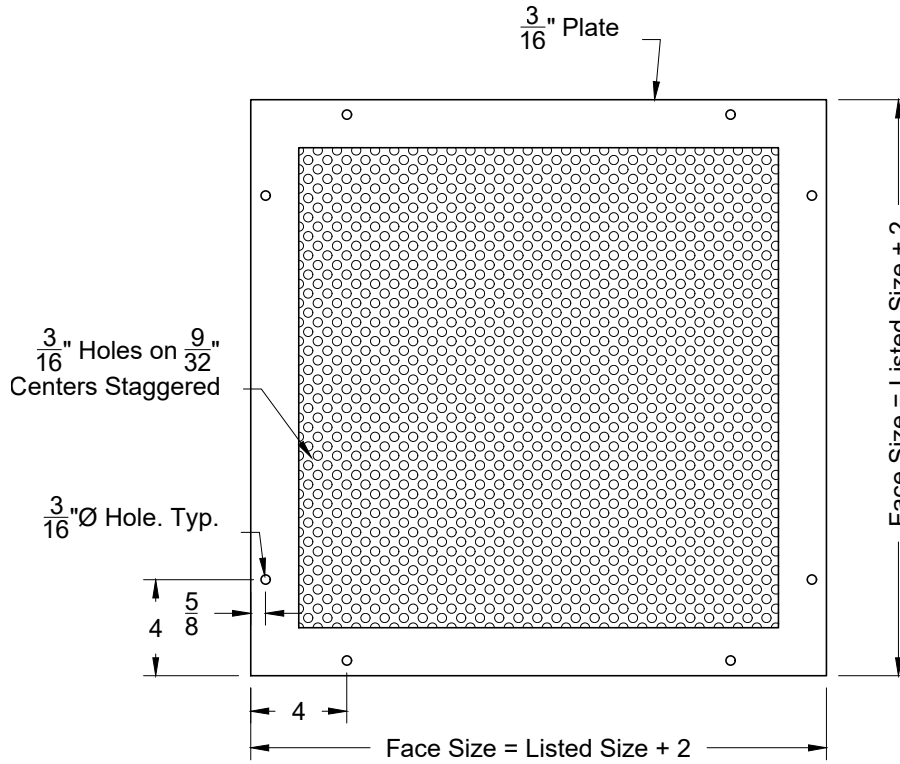

Model: XG-SGRP-SRO Perforated Face Only - Surface Mount

XG-SGRP-SRO - Surface Mount

Face View

Rectangular Neck Sizes Available	
Min	Max
6	48

1. Available Finishes	2. Available Accessories	3. Available Options	4. Construction Details
Standard Finish: 01 White Optional Finish 02 Satin Silver 03 Black 28 Custom Color		NSH - No Screw Holes	<ul style="list-style-type: none"> Face Plate is 3/16" Thick Steel Construction
All Dimensions $\pm 1/16$ "			