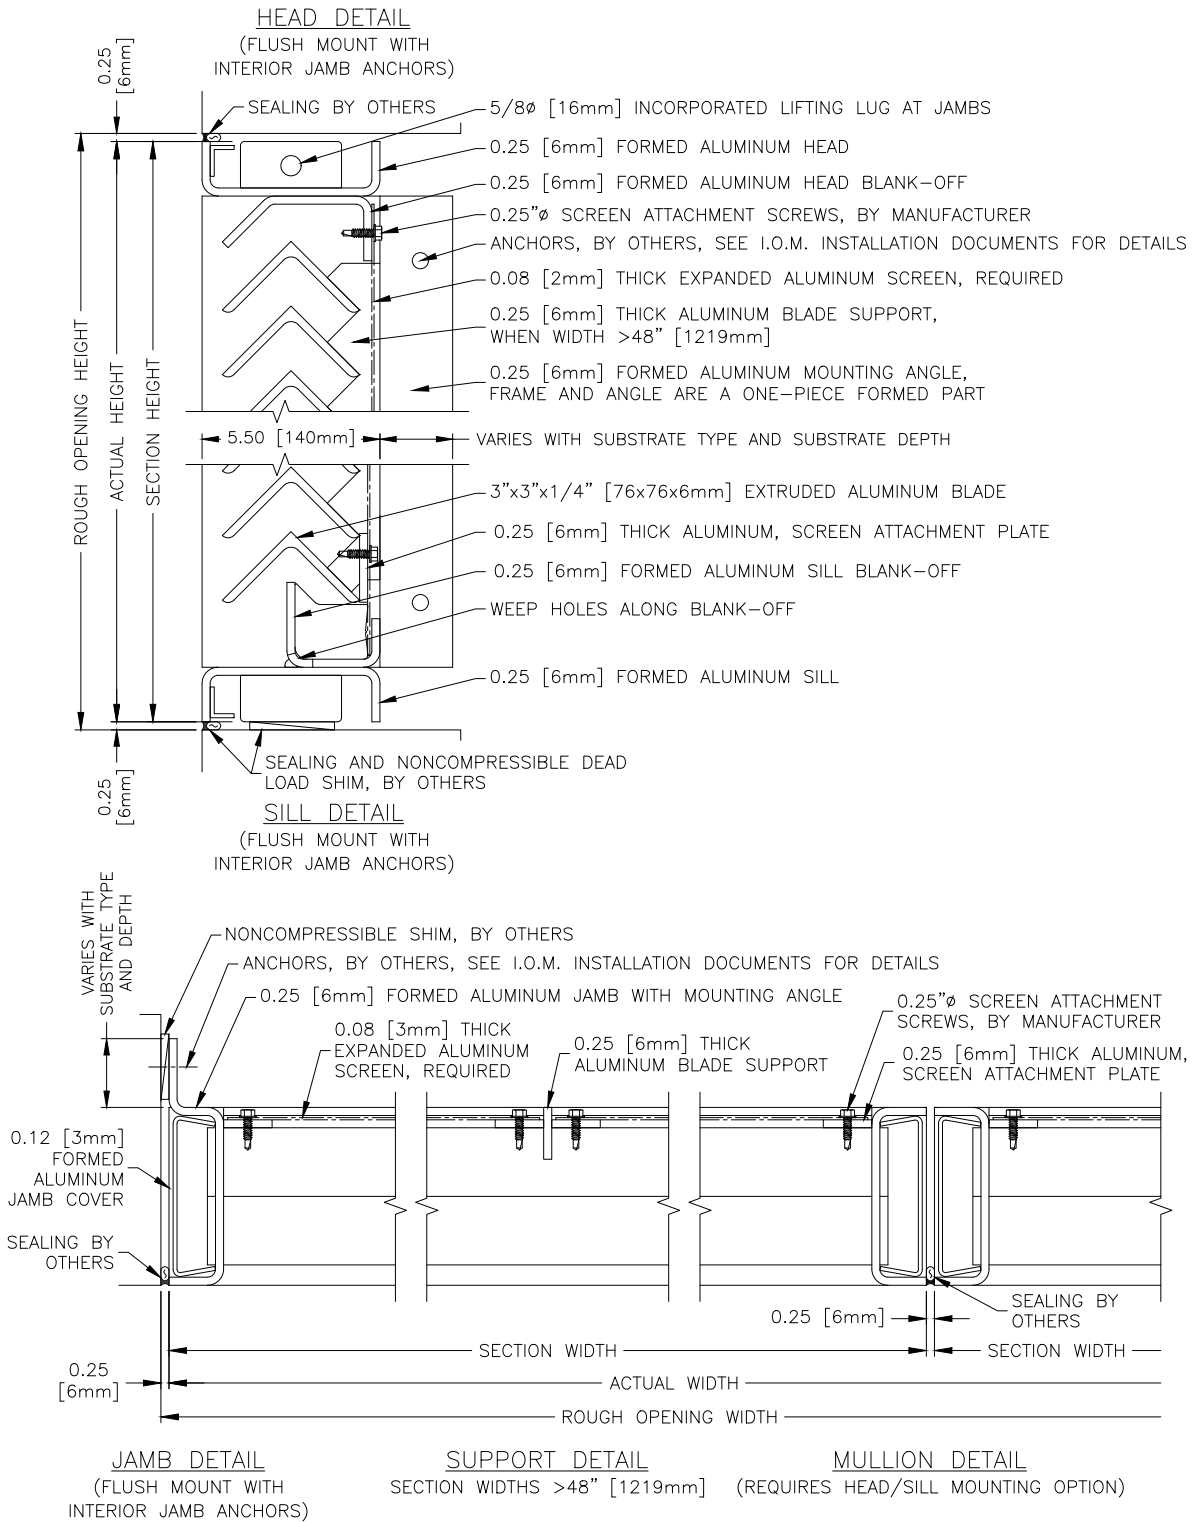

AFG501

FEMA Louver | Chevron Blade | Aluminum

AIROLITE
The look that works.™